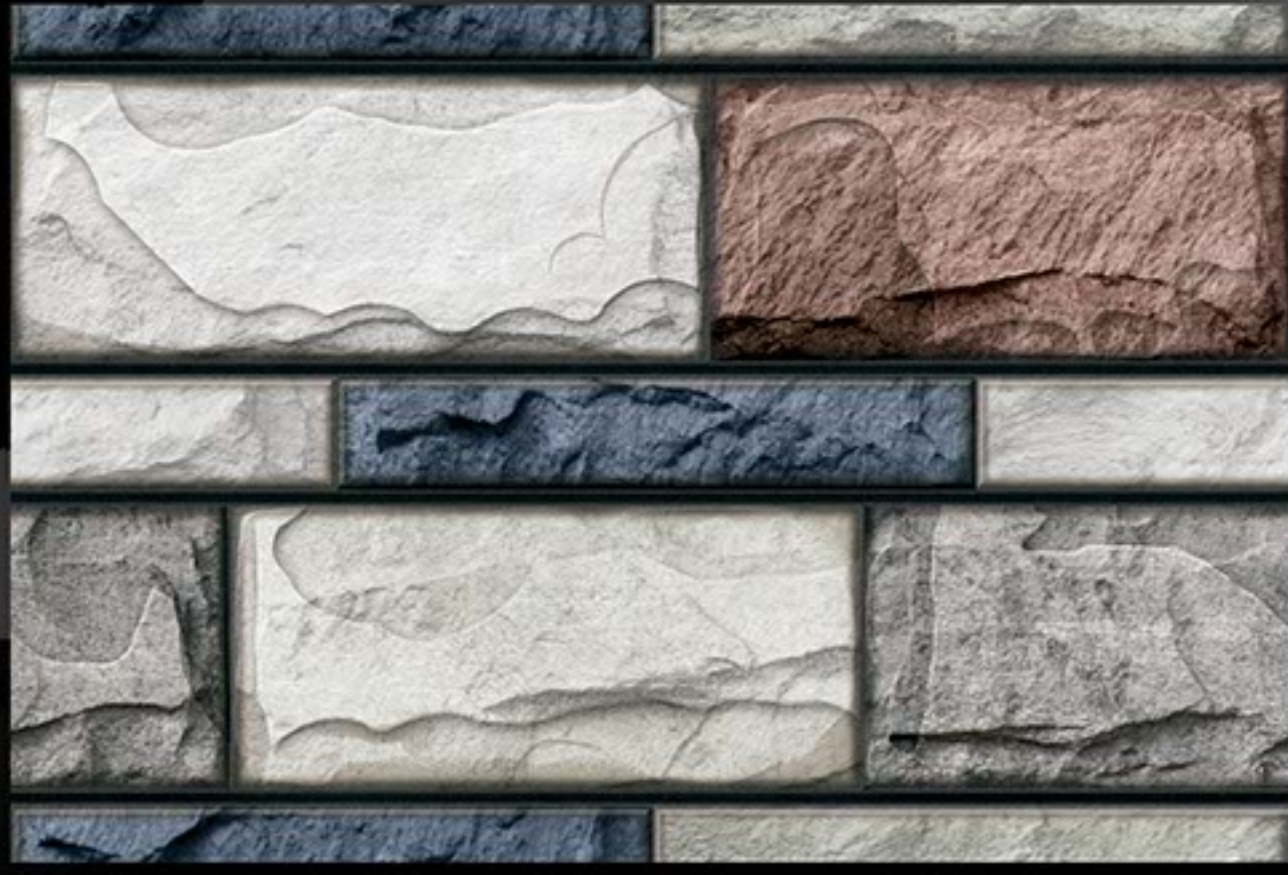

300x450 mm

DEGITAL WALL TILES

ELEVATION SERIES

D.N. 13105 - GLOSSY

D.N. 23105 - MATT