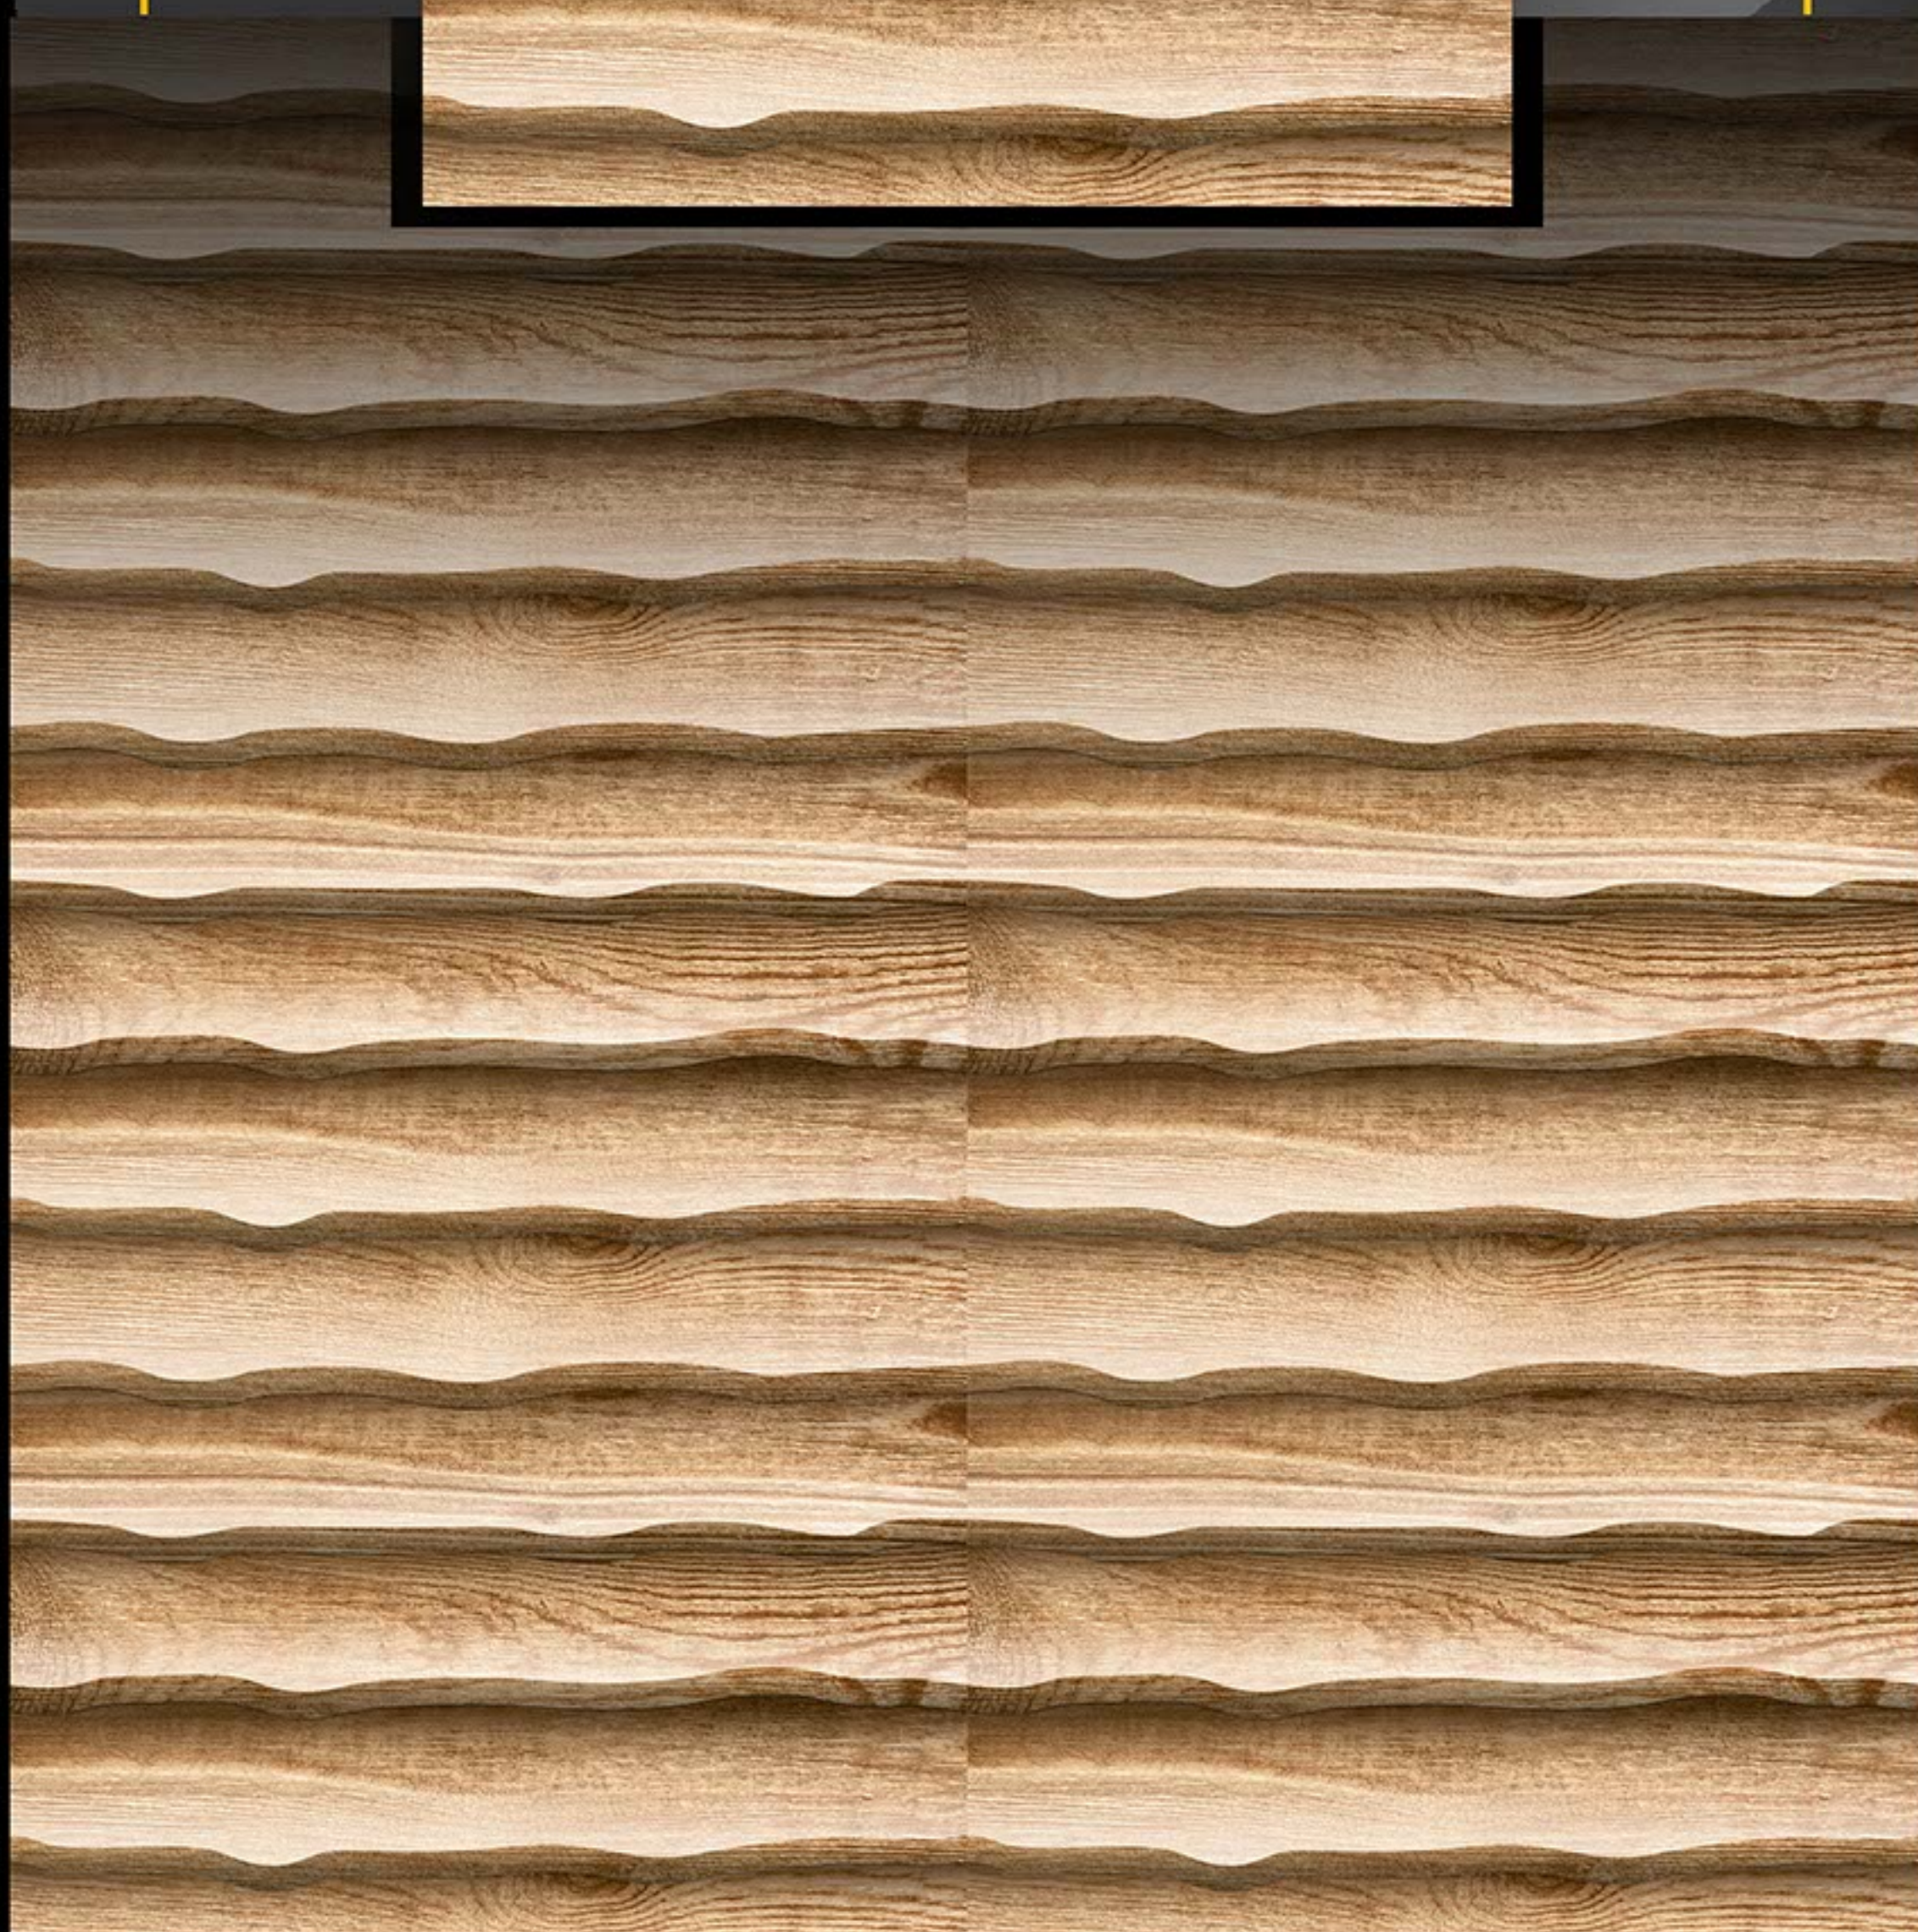

300x450 mm

DEGITAL WALL TILES

ELEVATION SERIES

D.N. 13036 - GLOSSY

D.N. 23036 - MATT

300x450 mm

DEGITAL WALL TILES

ELEVATION SERIES