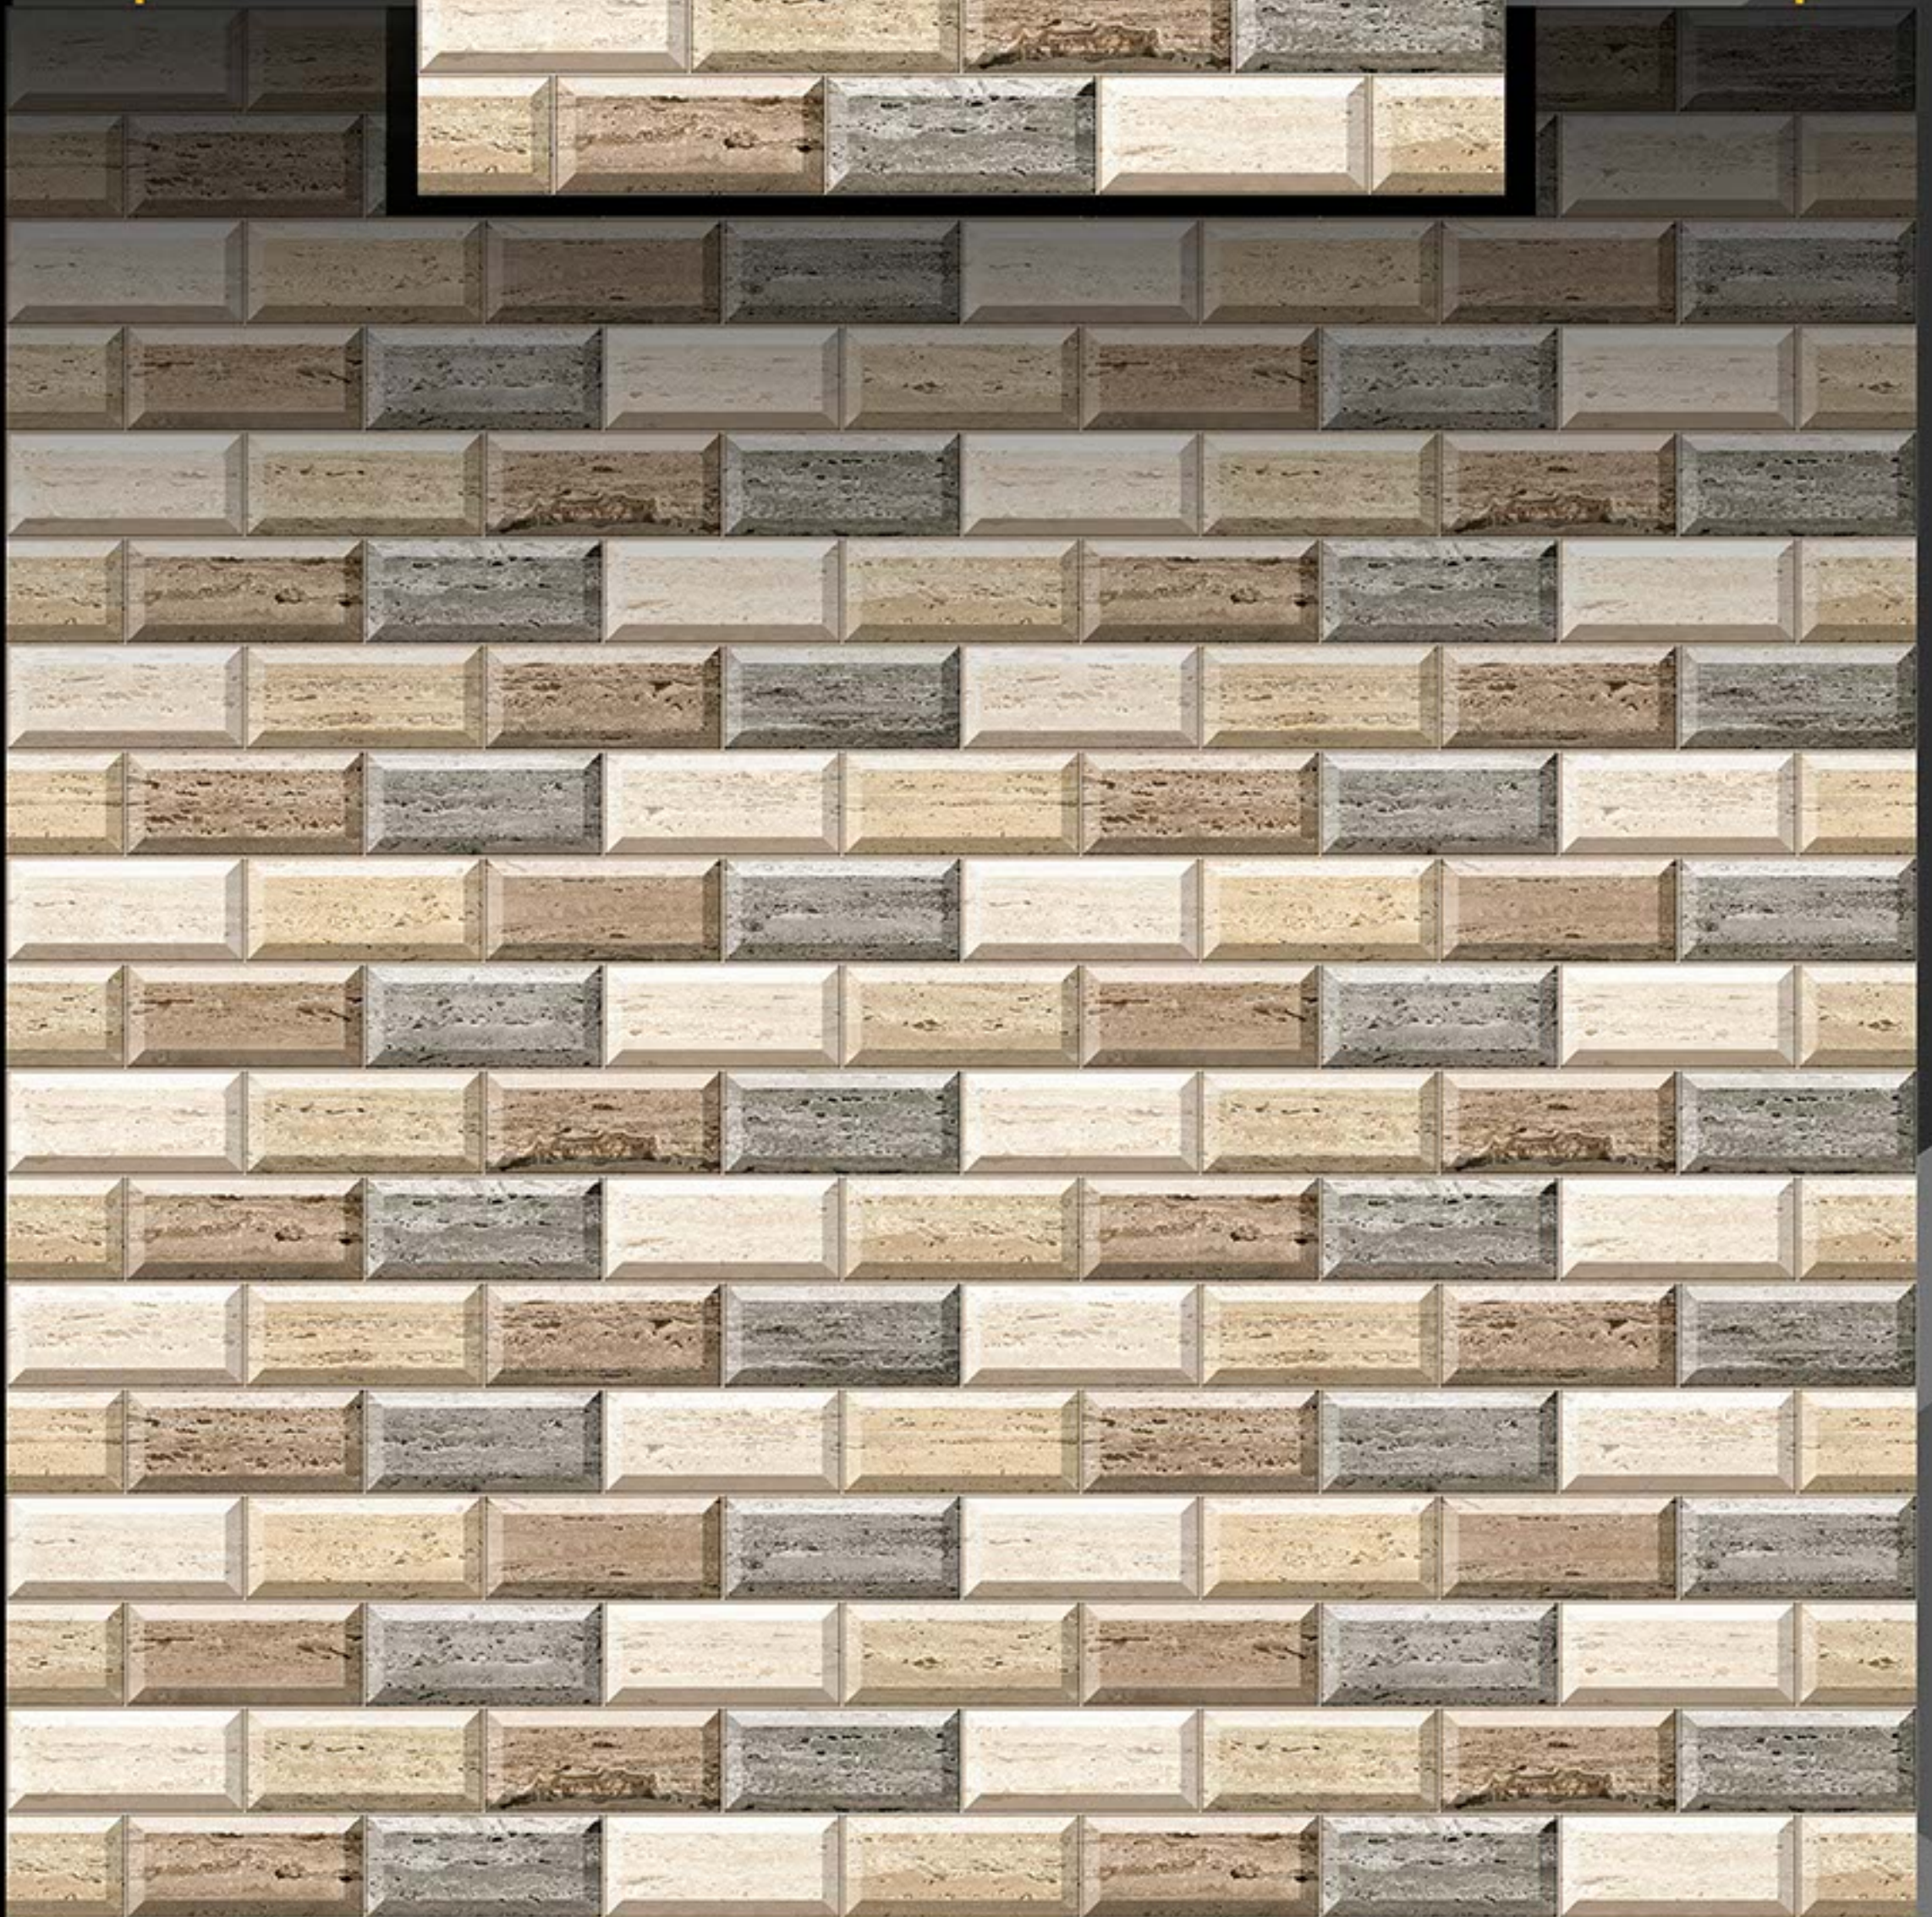

300x450 mm

DEGITAL WALL TILES

ELEVATION SERIES

D.N. 13118 - GLOSSY

D.N. 23118 - MATT