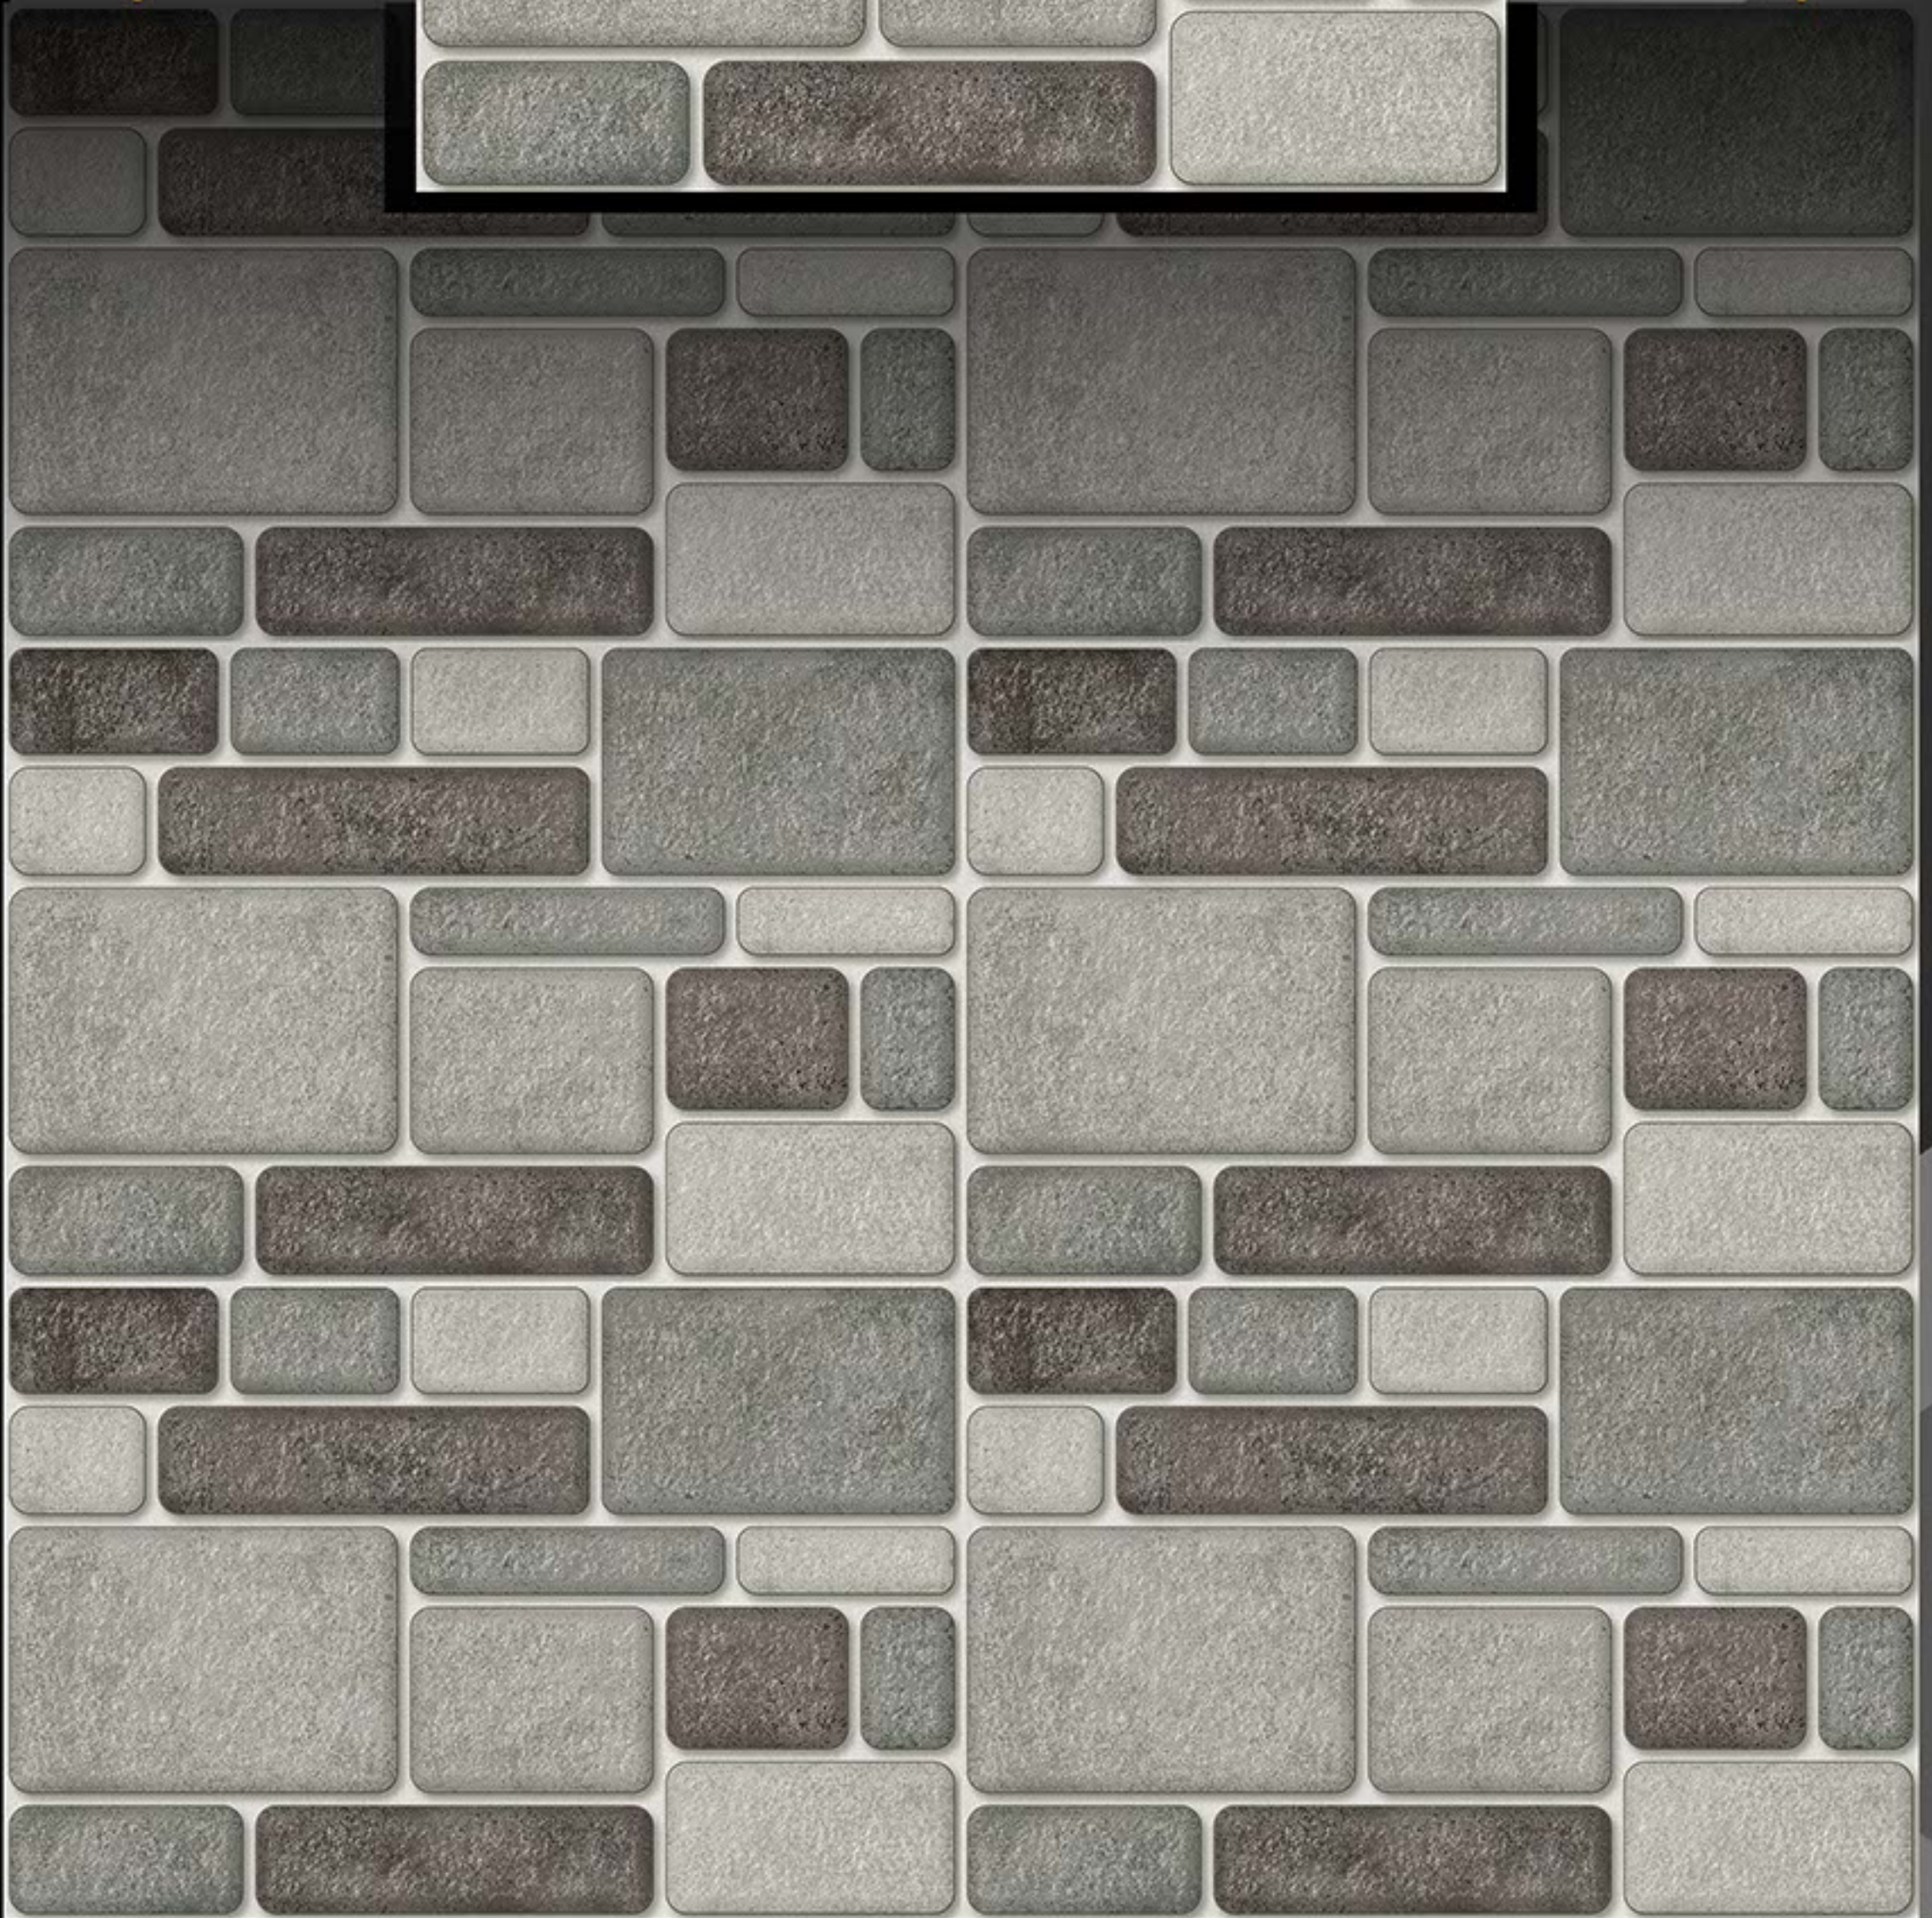

300x450 mm

DEGITAL WALL TILES

ELEVATION SERIES

D.N. 13076 - GLOSSY

D.N. 23076 - MATT

300x450 mm

DEGITAL WALL TILES

ELEVATION SERIES