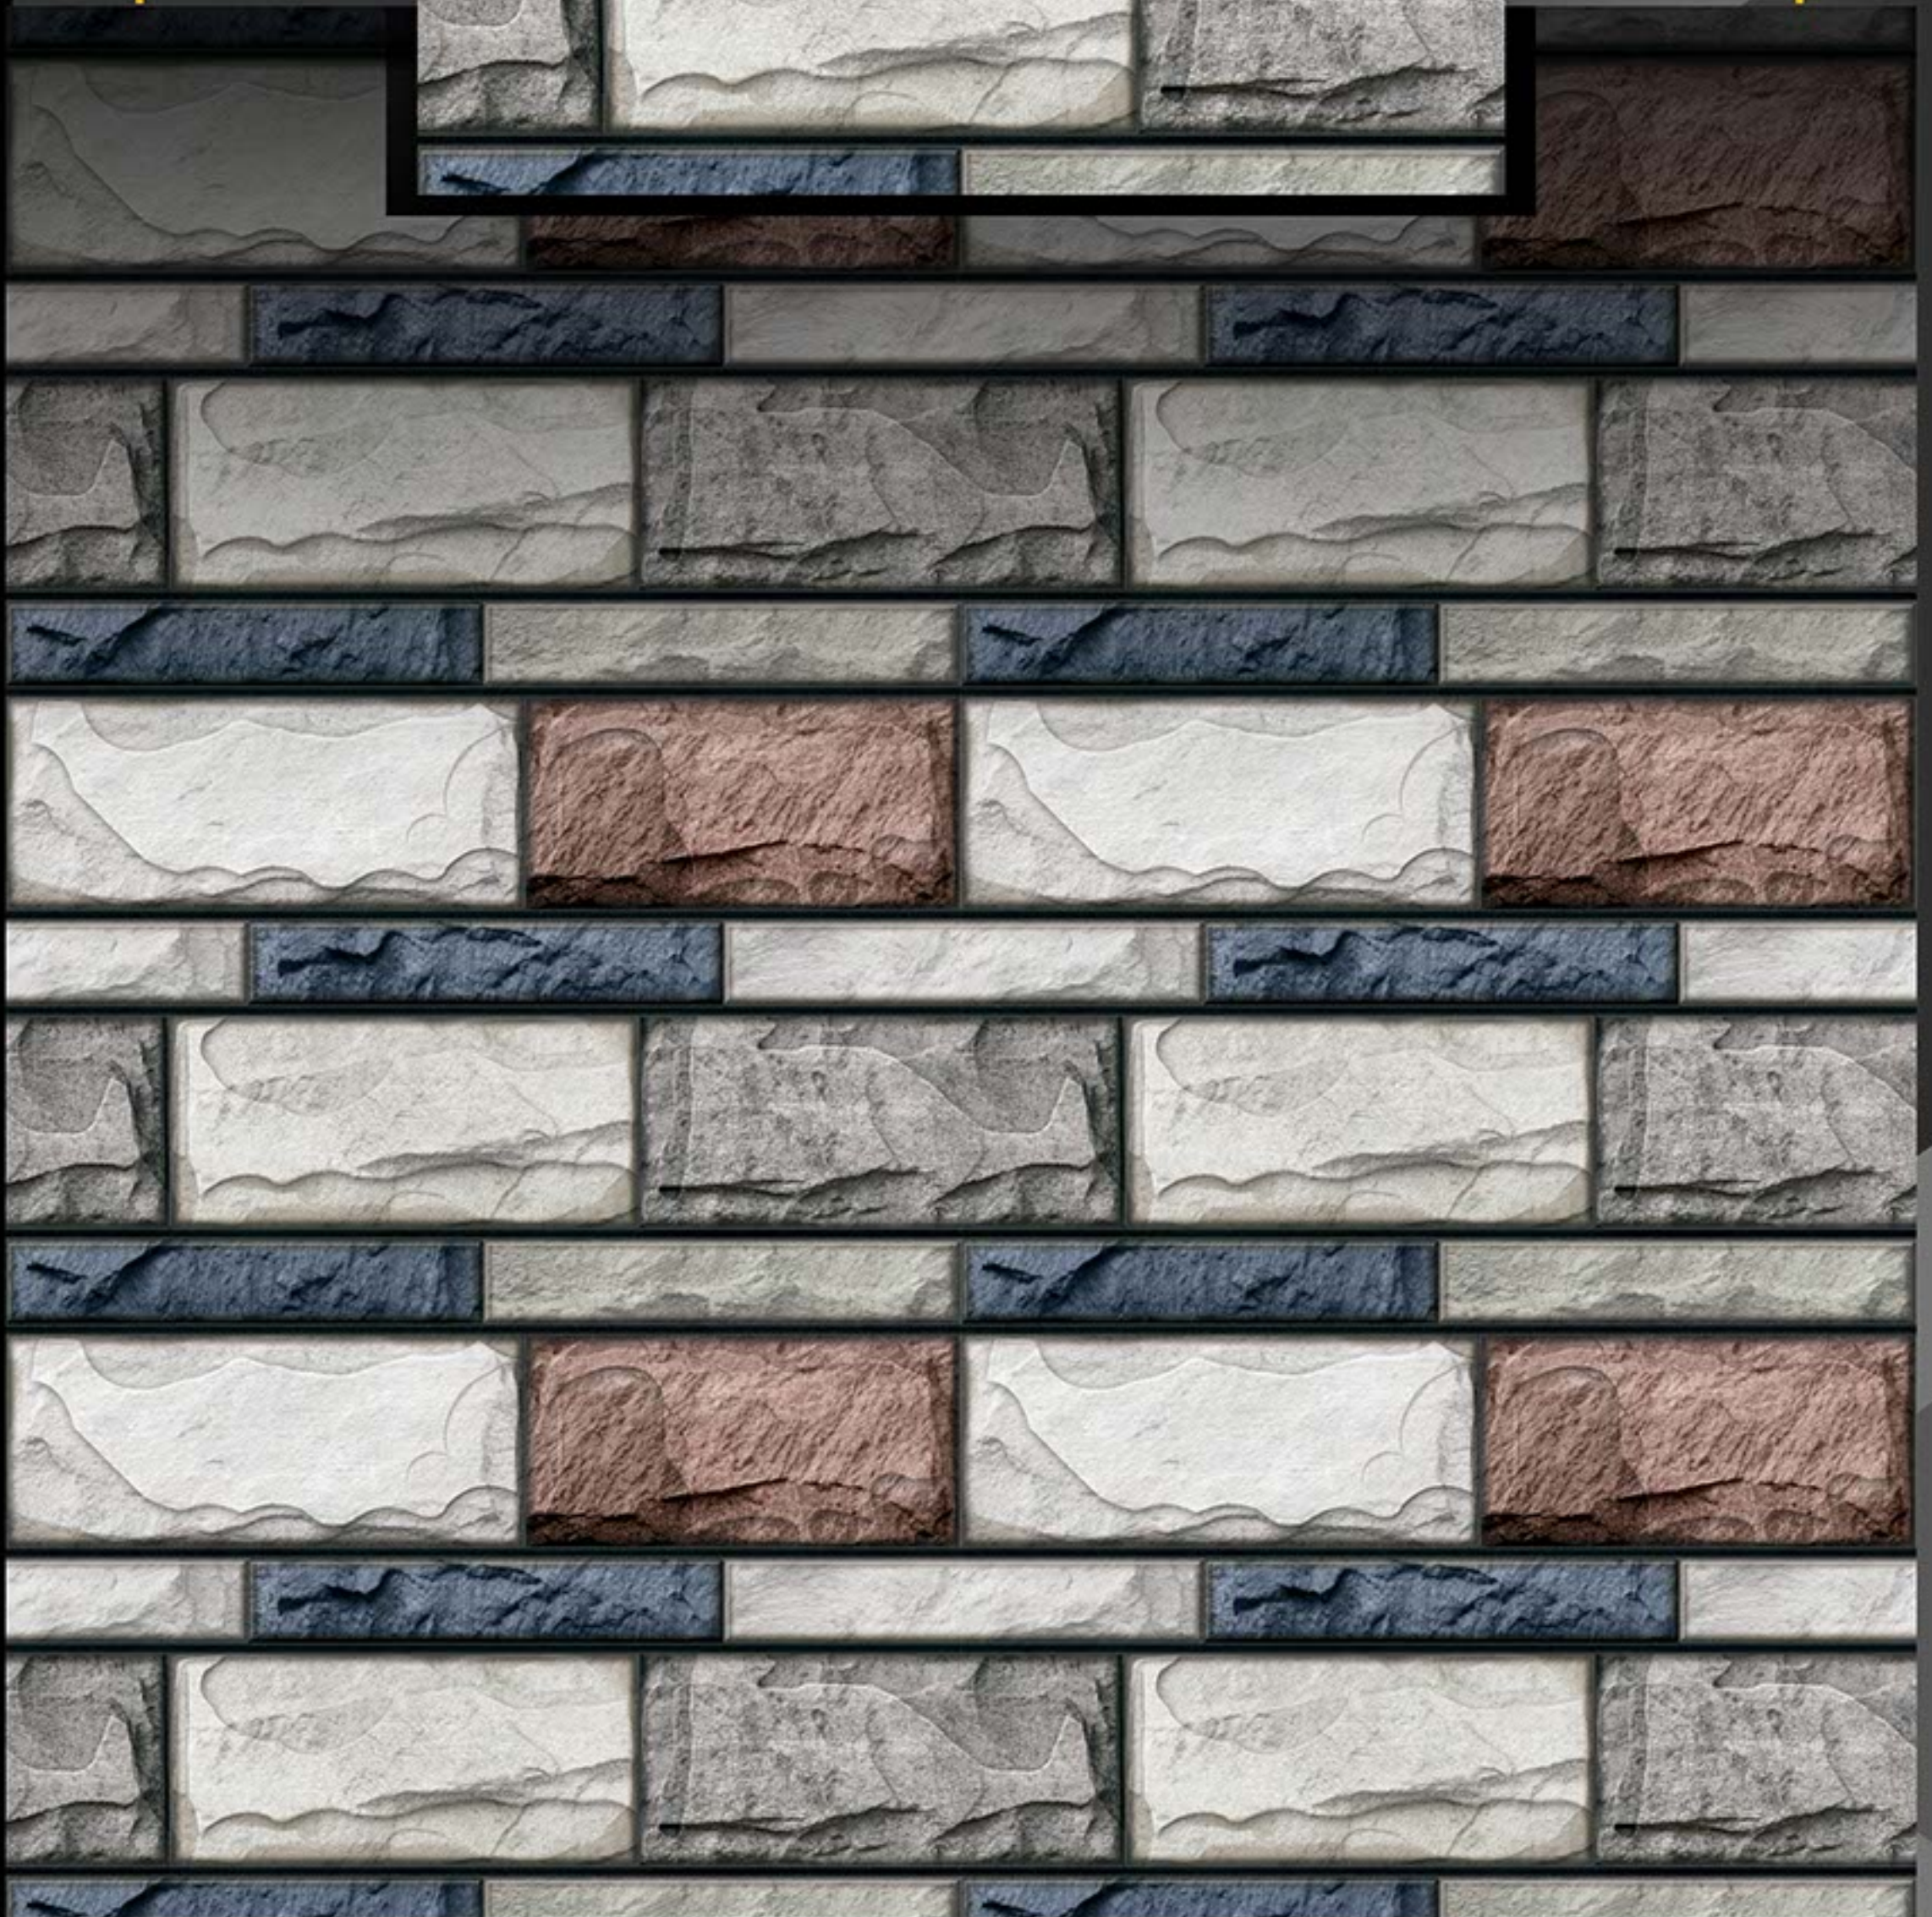

300x450 mm

DEGITAL WALL TILES

ELEVATION SERIES

D.N. 13105 - GLOSSY

D.N. 23105 - MATT