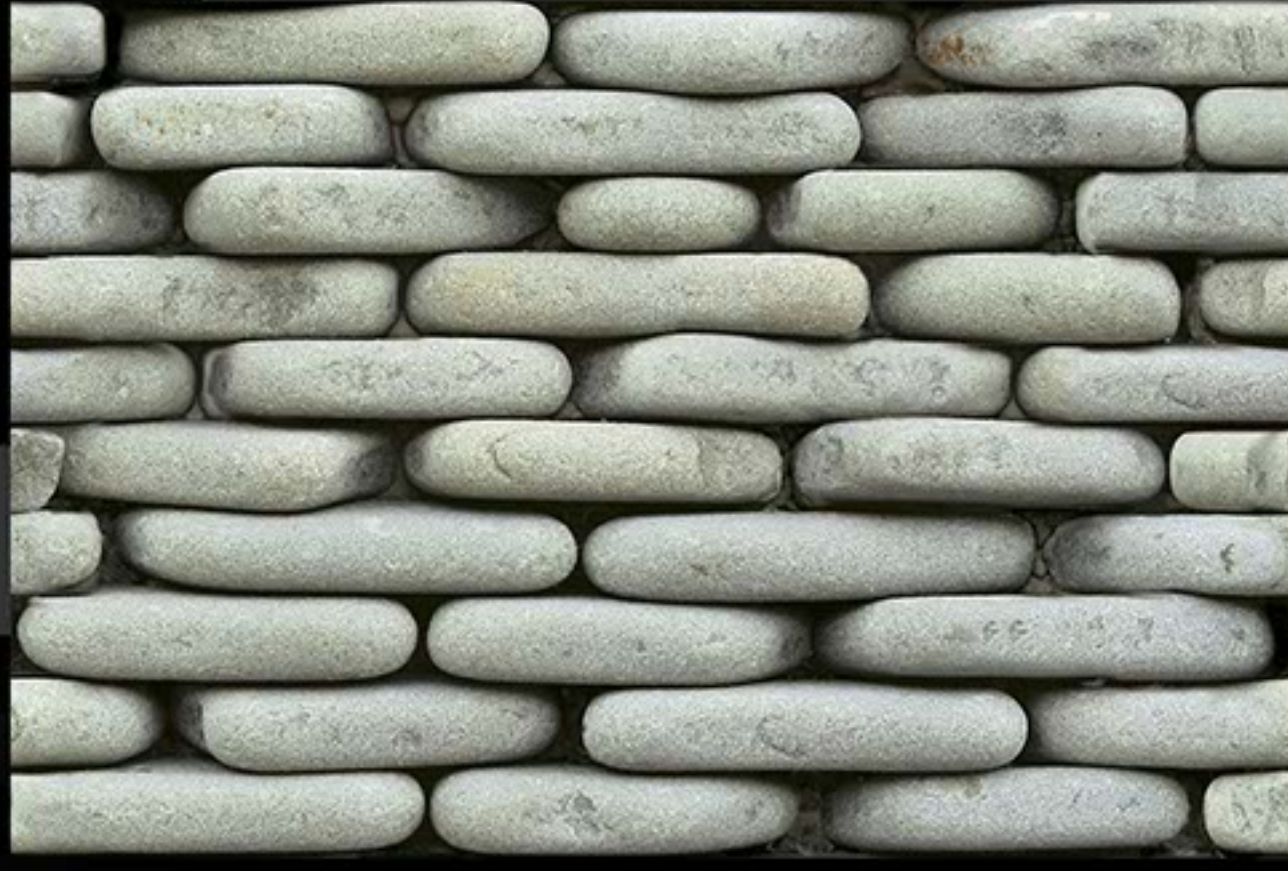

300x450 mm

DEGITAL WALL TILES

ELEVATION SERIES

D.N. 13005 - GLOSSY

D.N. 23005 - MATT