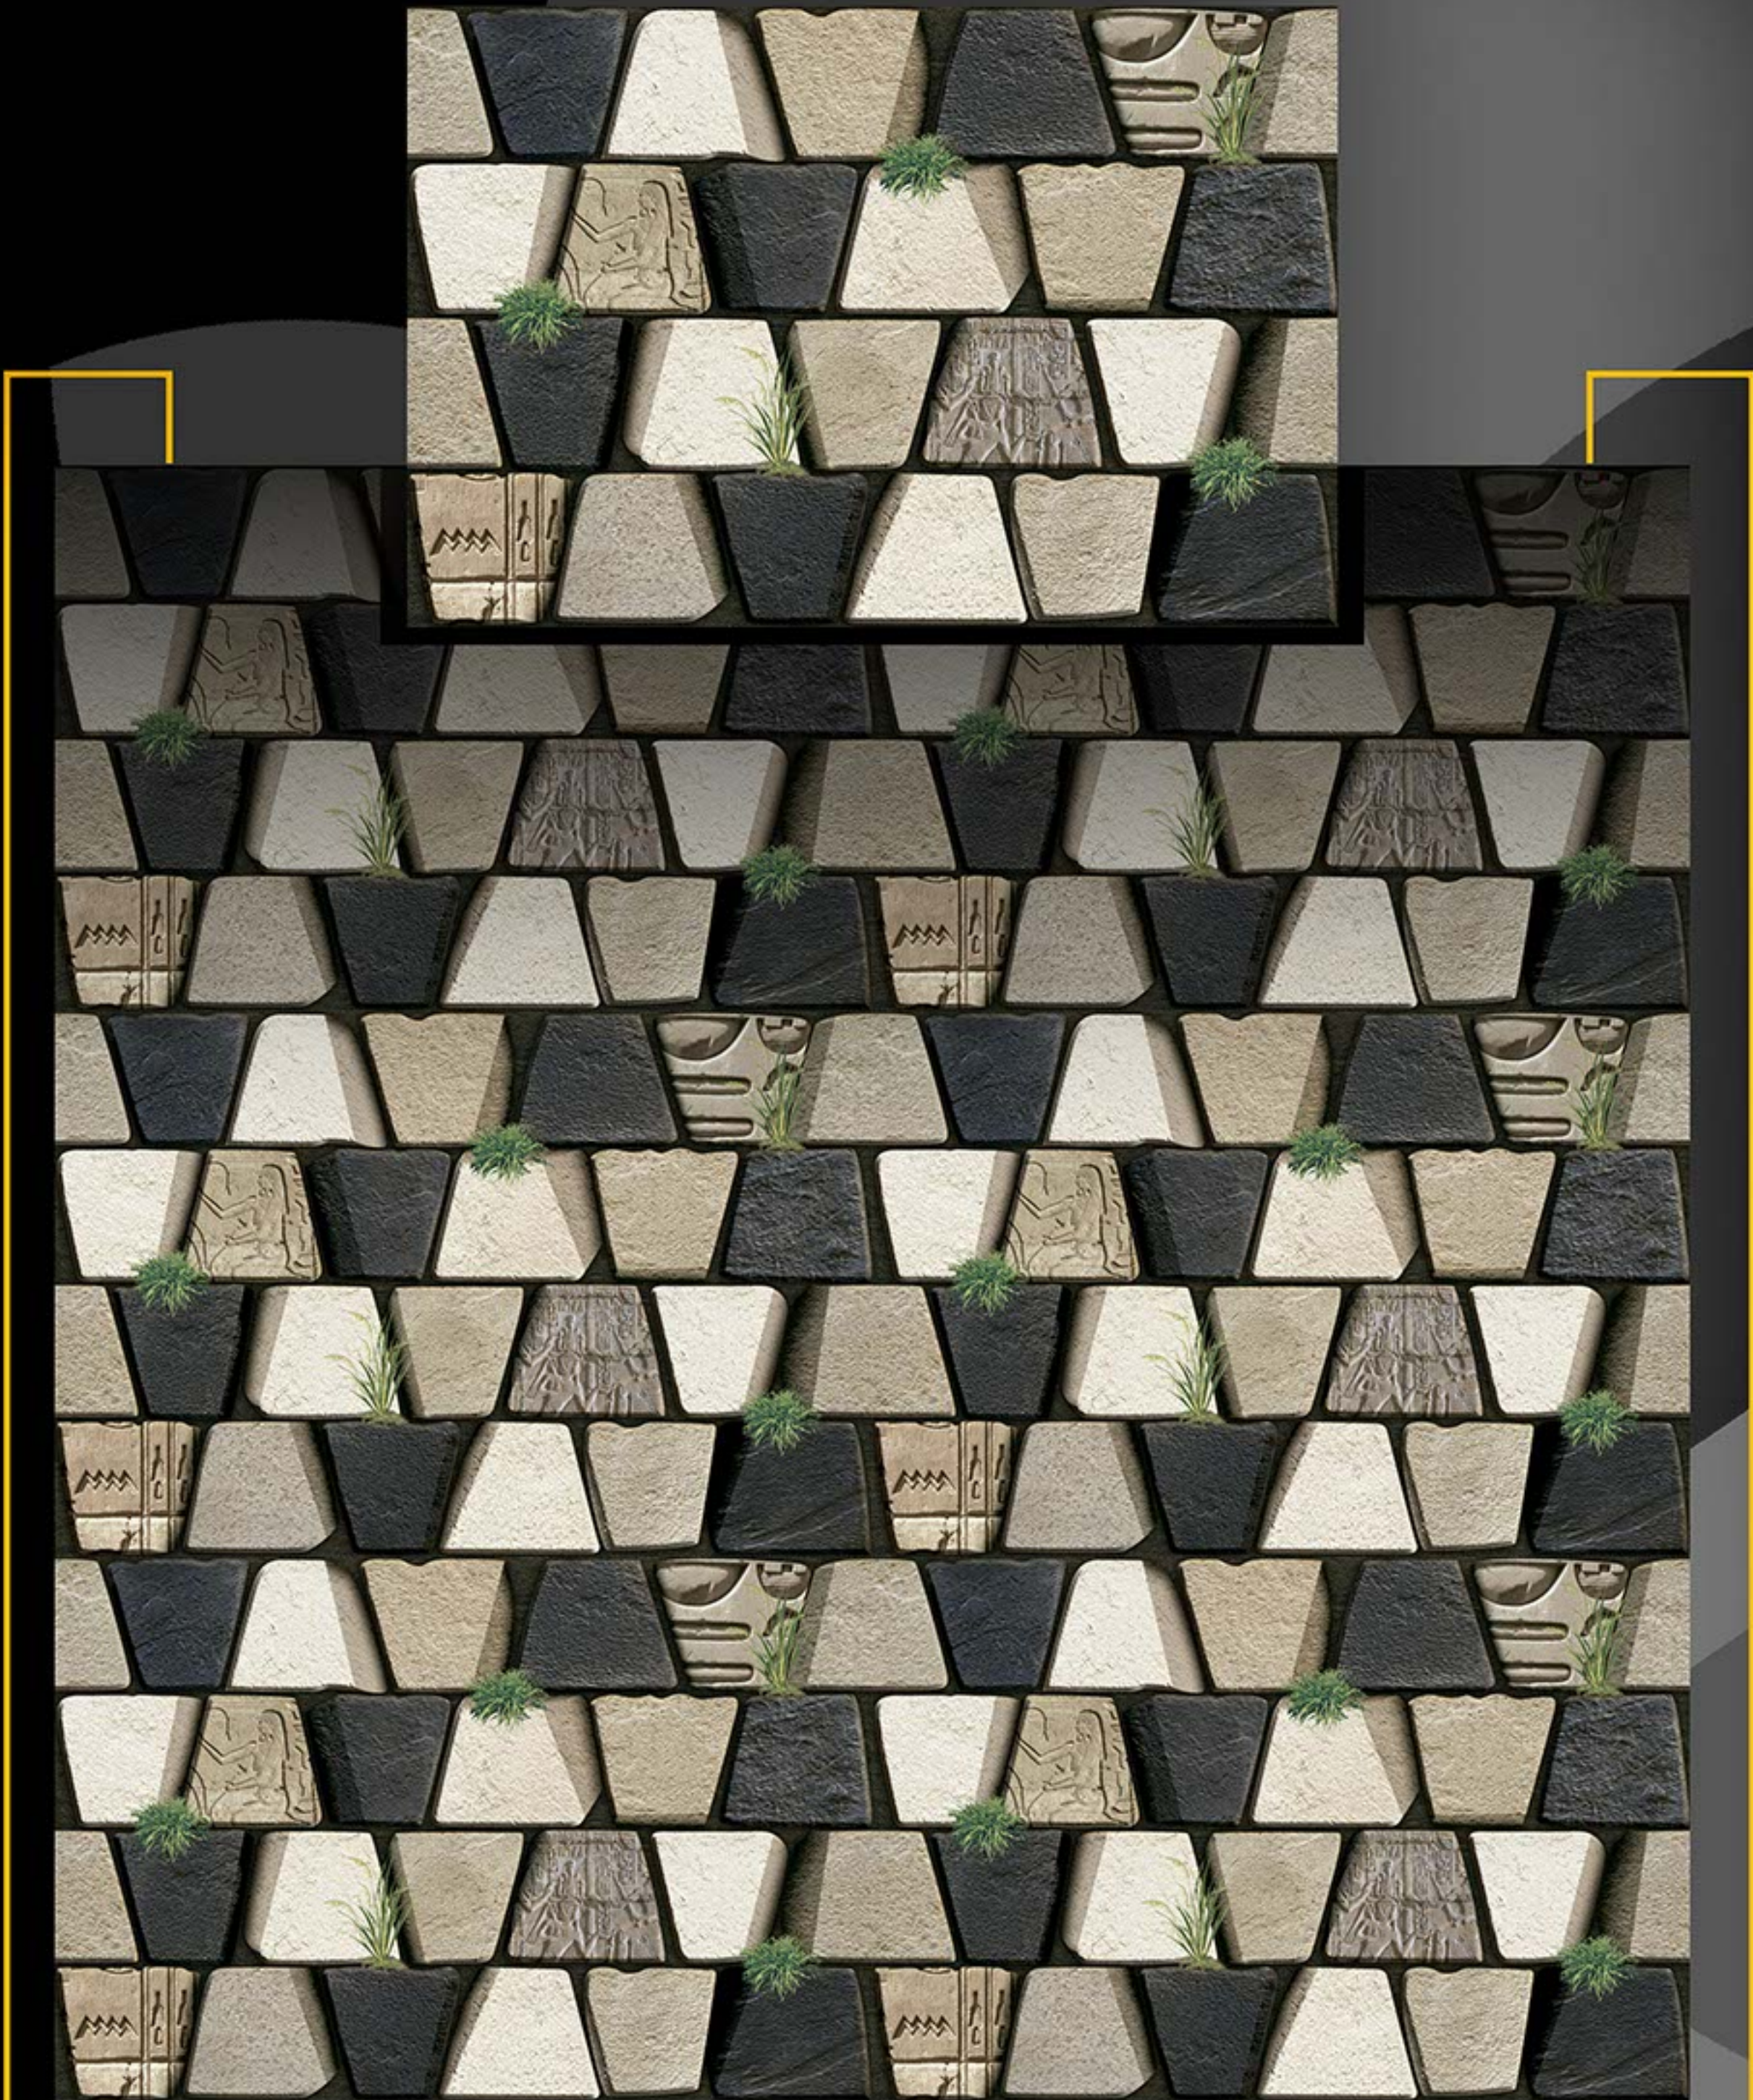

DEGITAL WALL TILES

ELEVATION SERIES

D.N. 13106 - GLOSSY

D.N. 23106 - MATT

300x450 mm

DEGITAL WALL TILES

ELEVATION SERIES

D.N. 13107 - GLOSSY