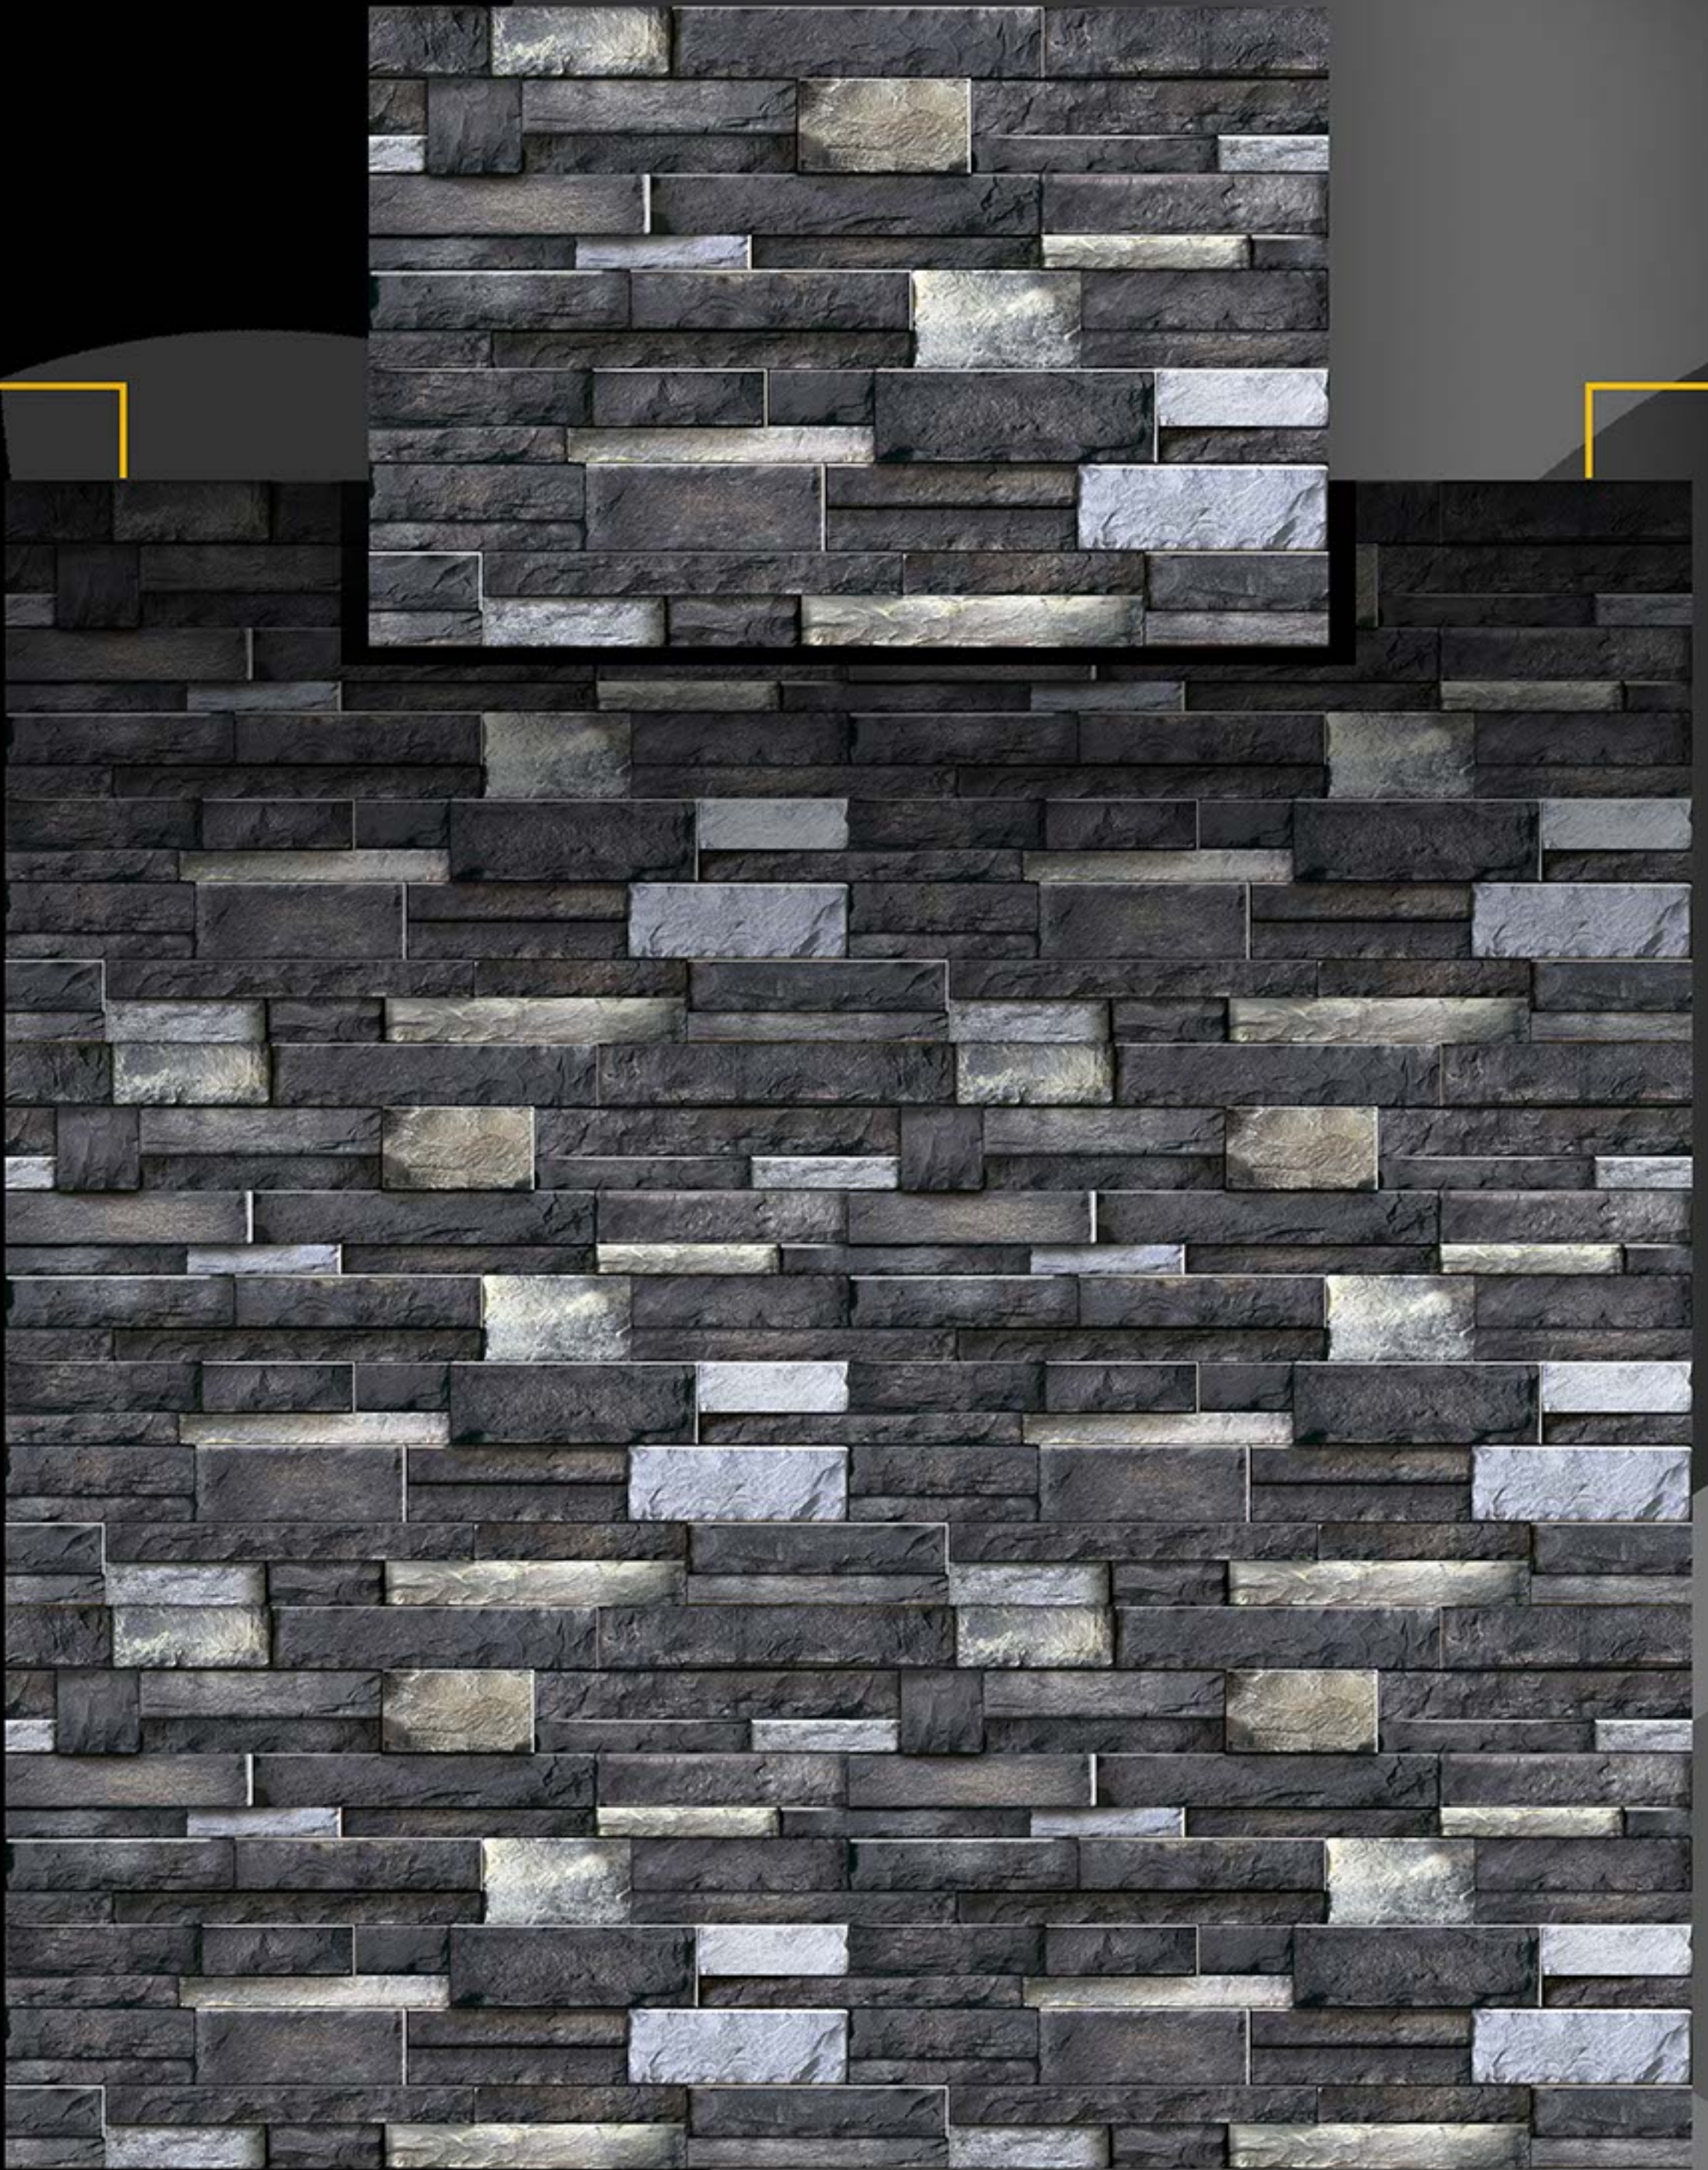

300x450 mm

DEGITAL WALL TILES

ELEVATION SERIES

D.N. 13113 - GLOSSY

D.N. 23113 - MATT