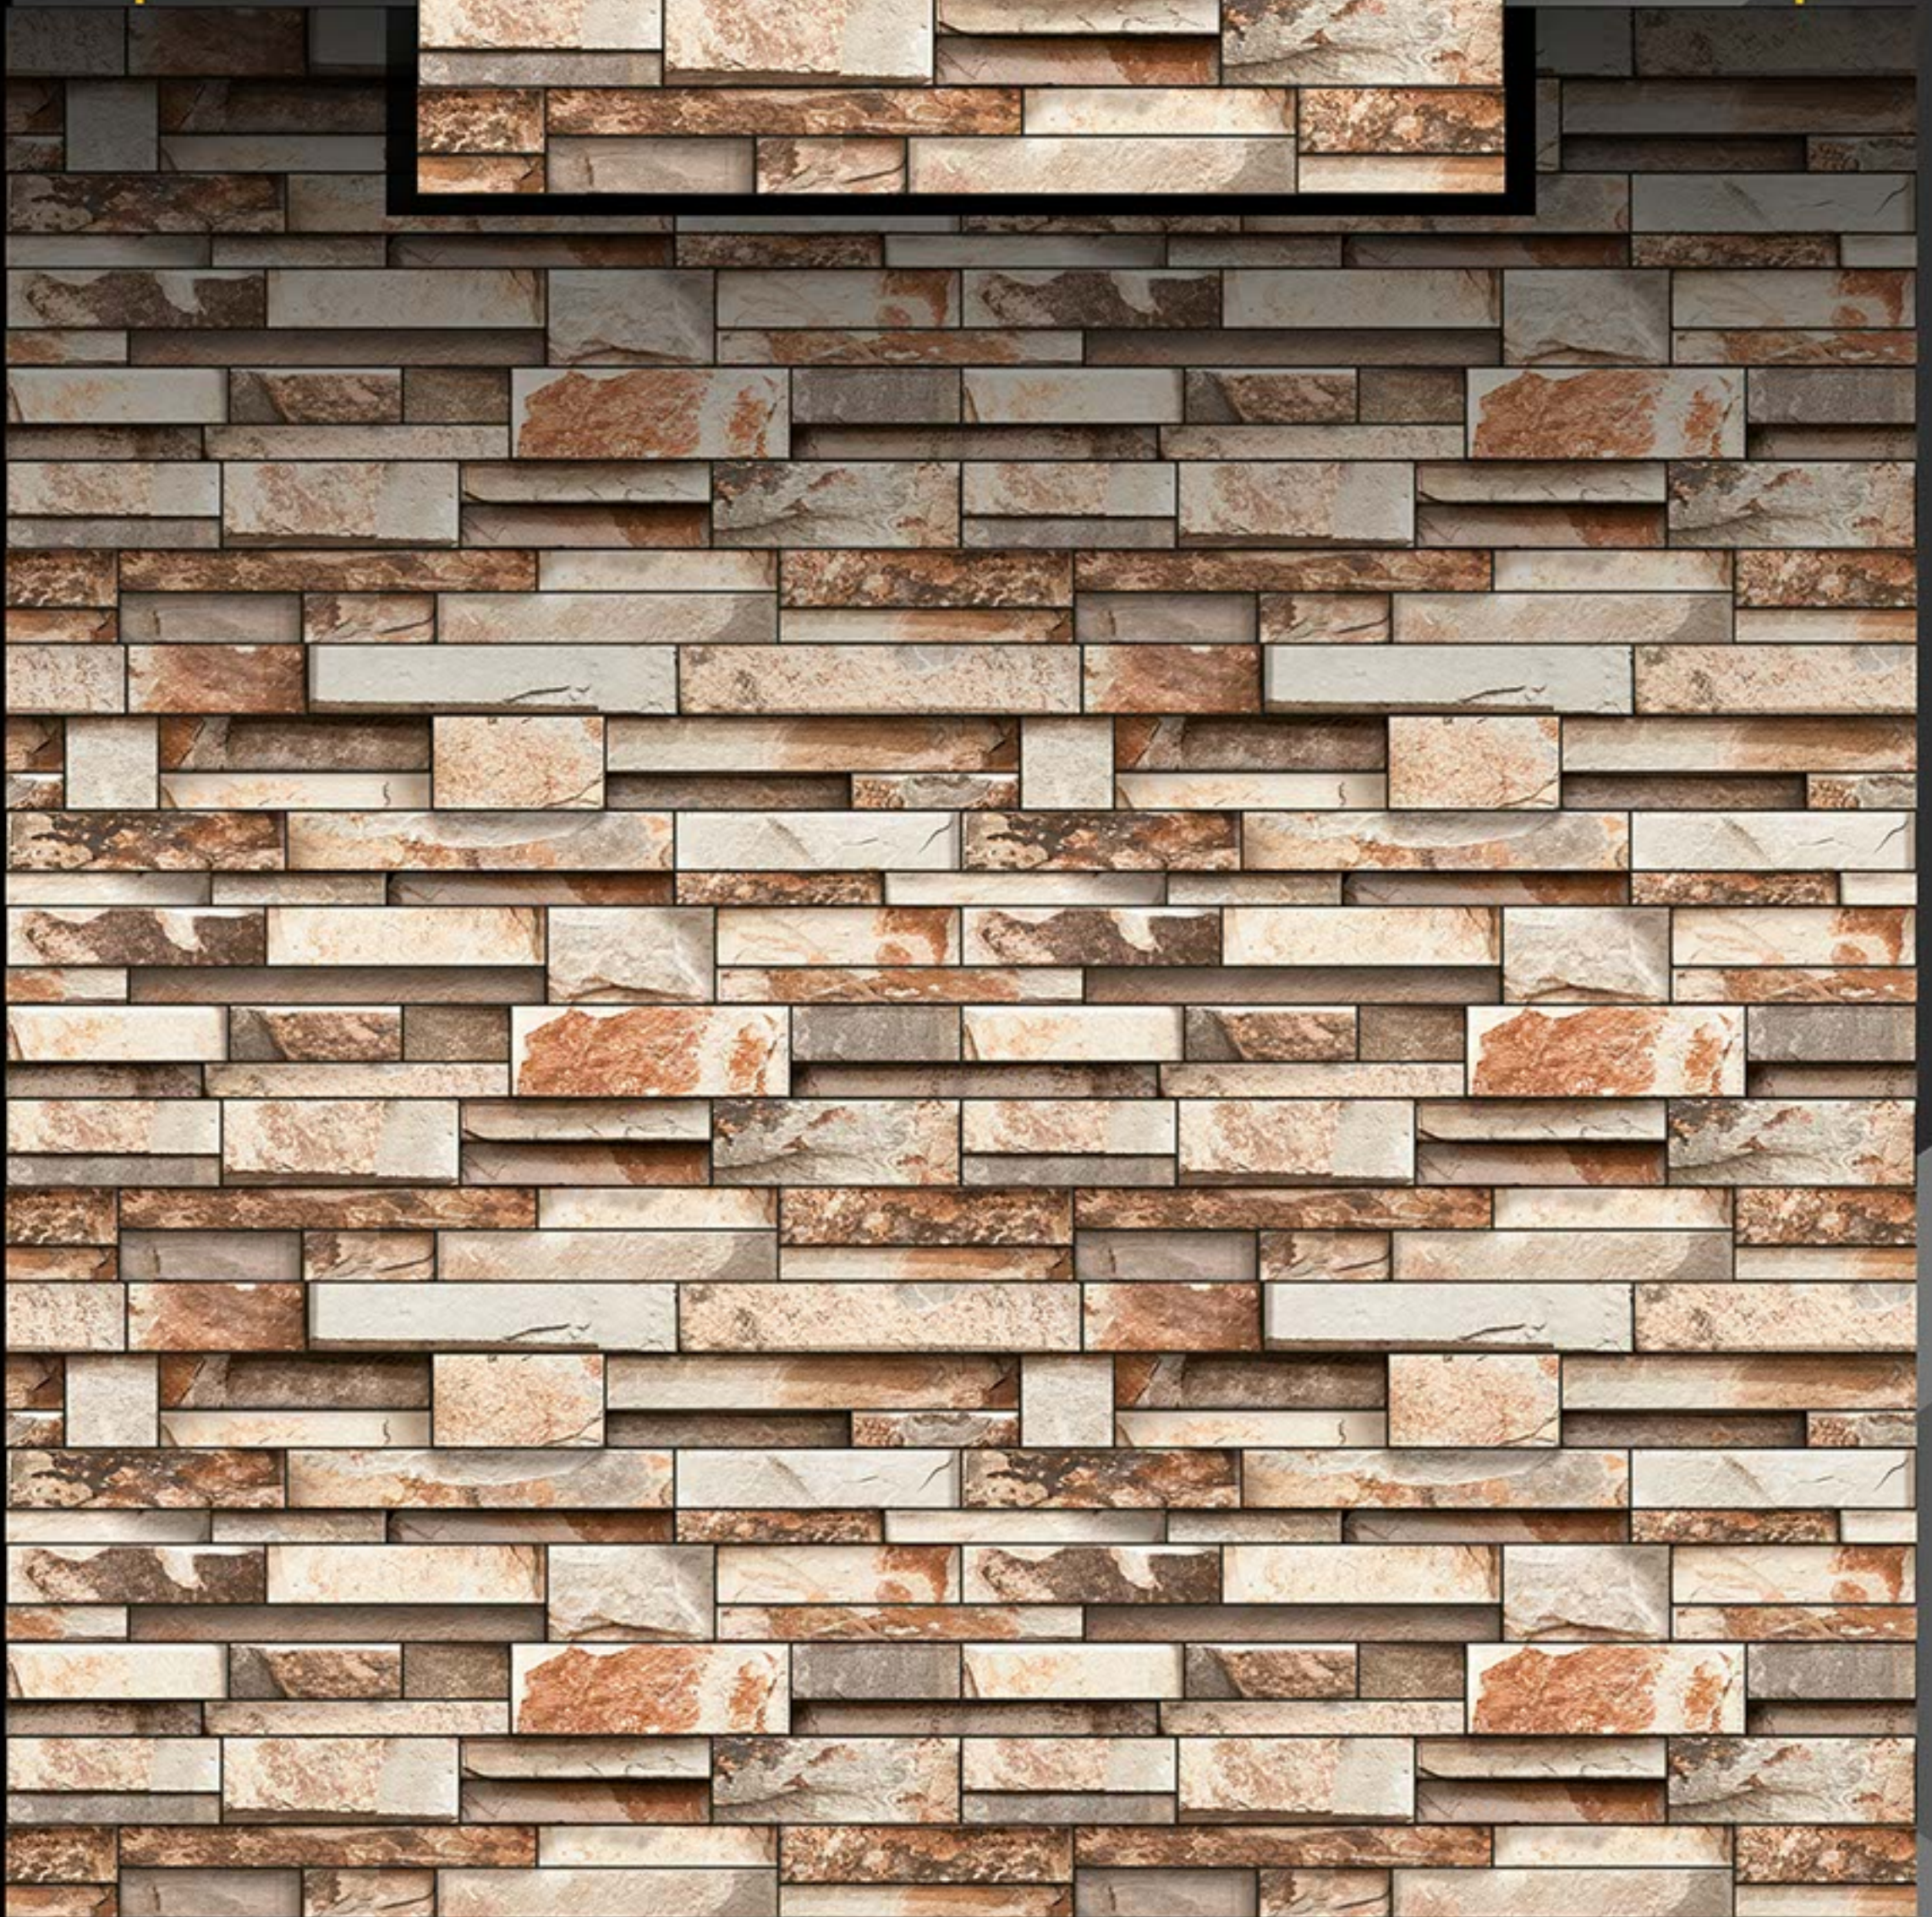

300x450 mm

DEGITAL WALL TILES

ELEVATION SERIES

D.N. 13111 - GLOSSY

D.N. 23111 - MATT