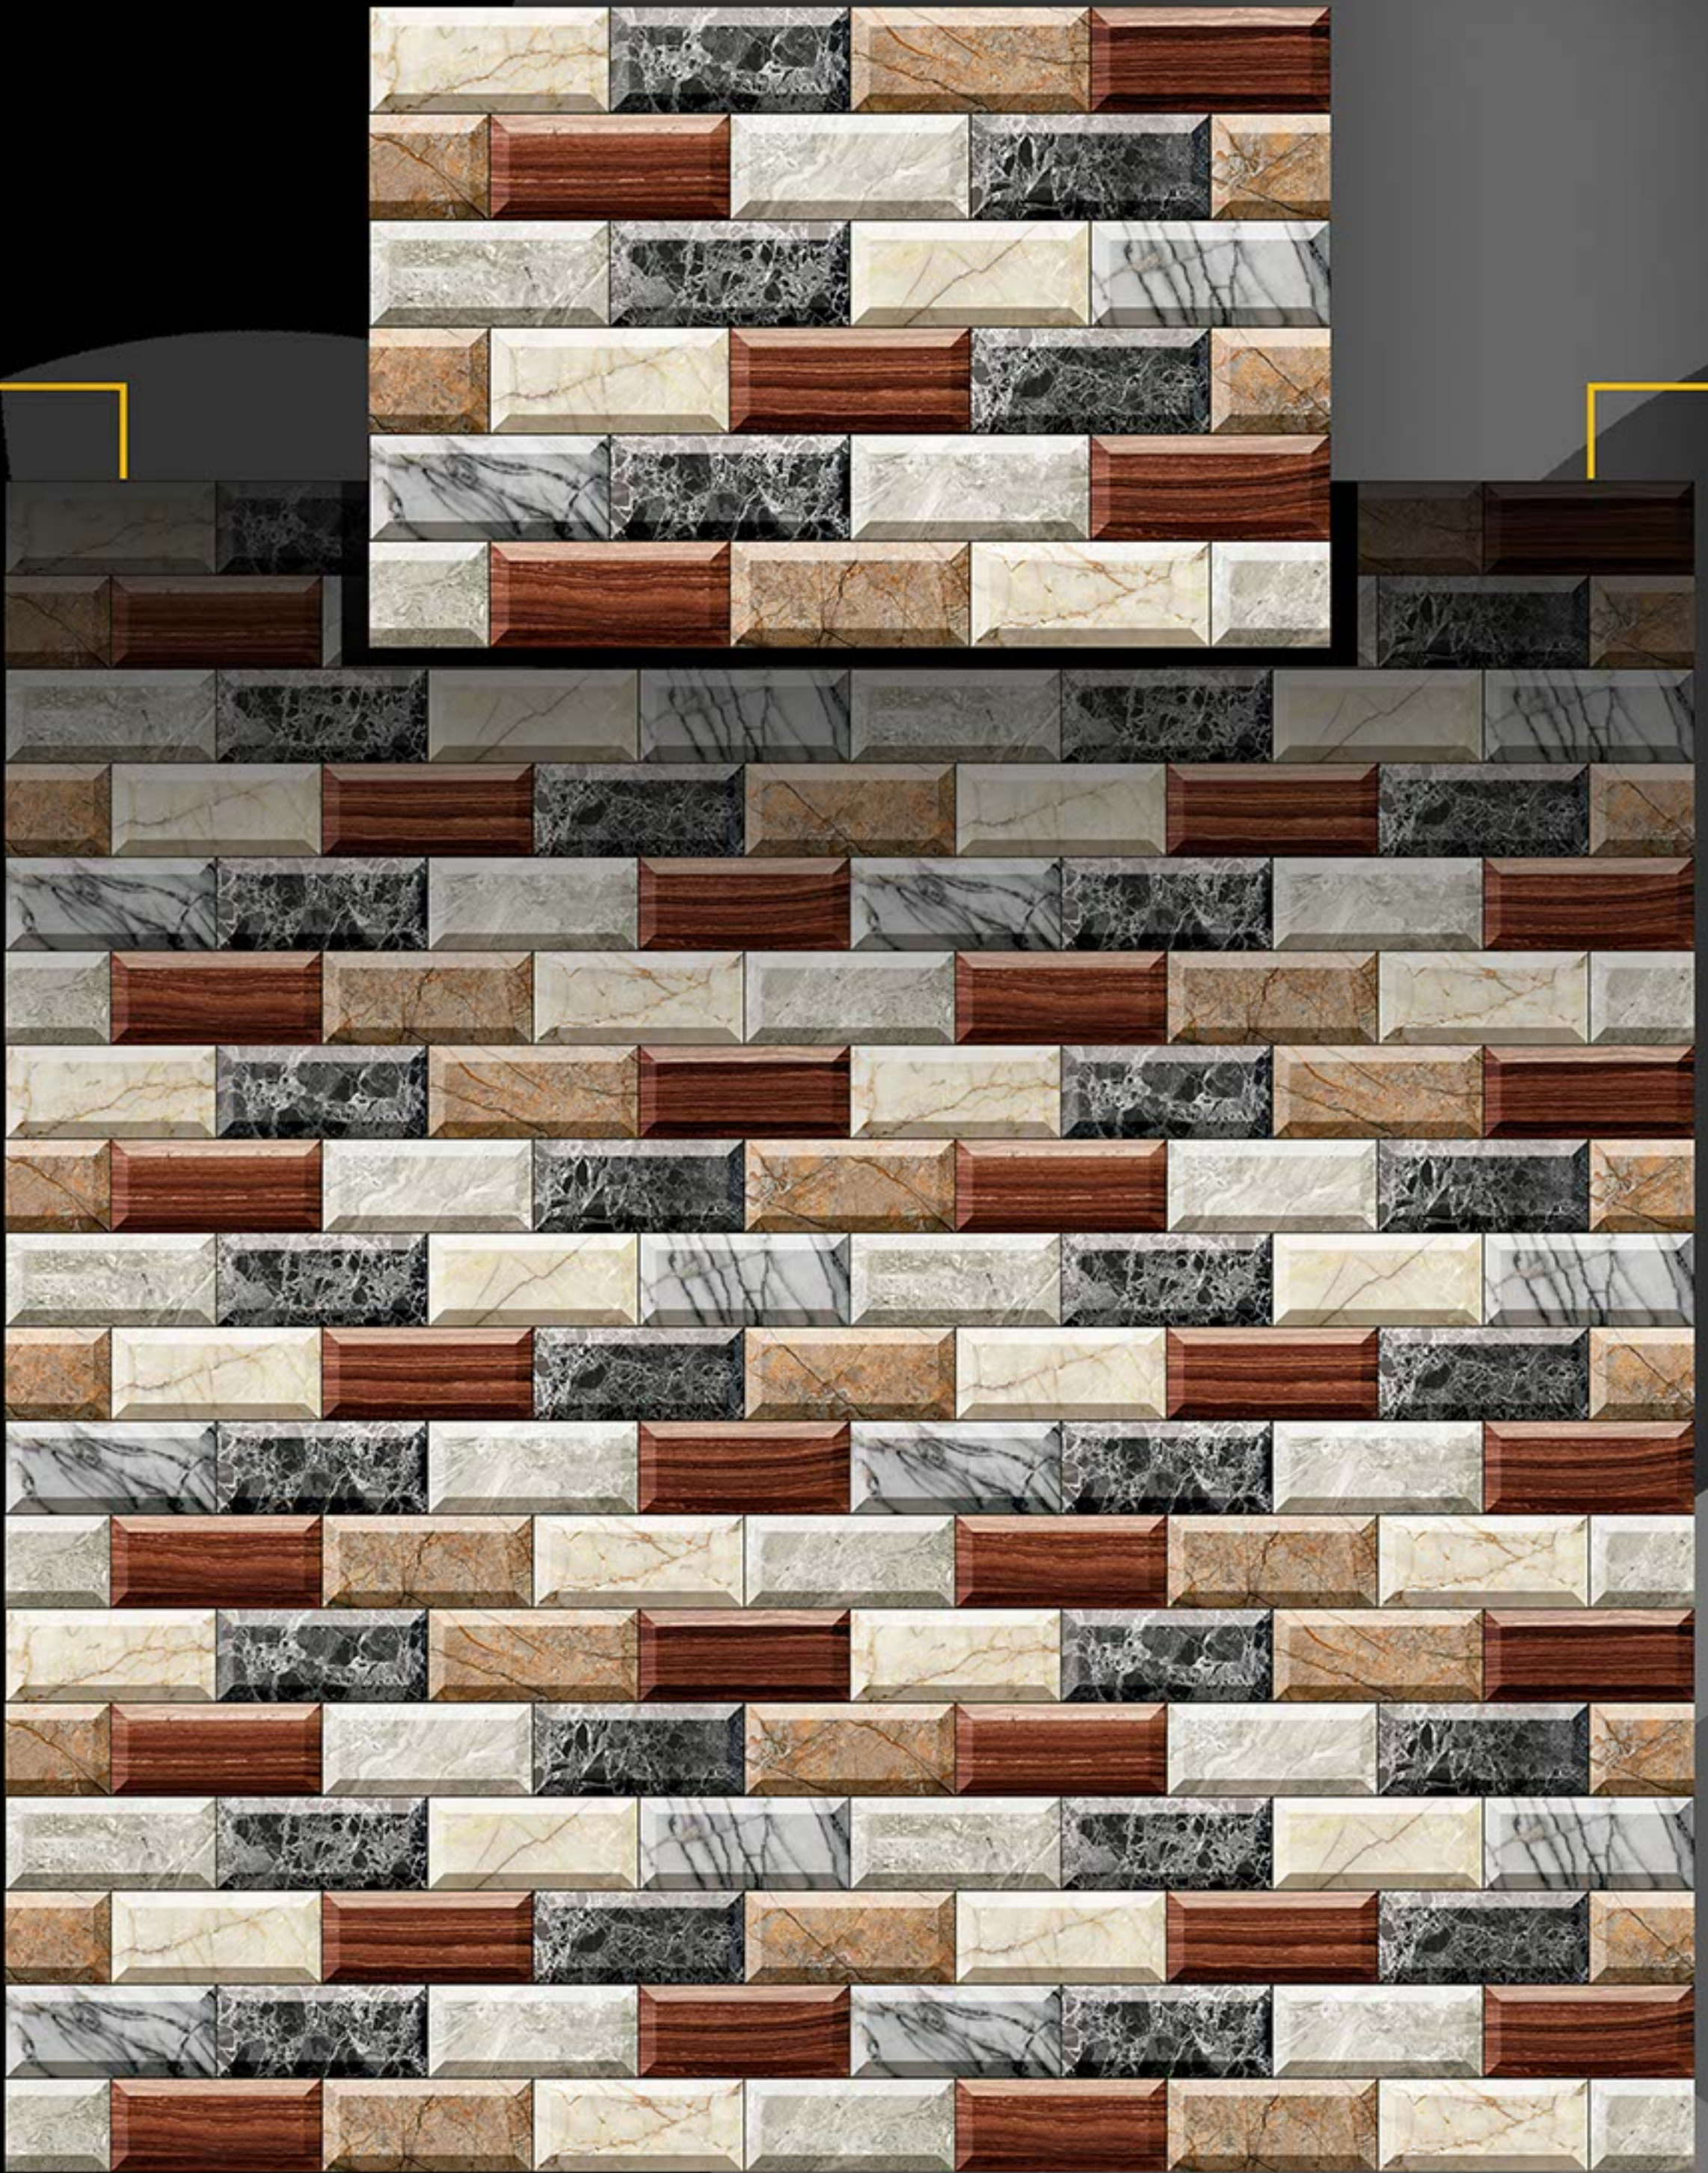

300x450 mm

DIGITAL WALL TILES

ELEVATION SERIES

D.N. 13116 - GLOSSY

D.N. 23116 - MATT