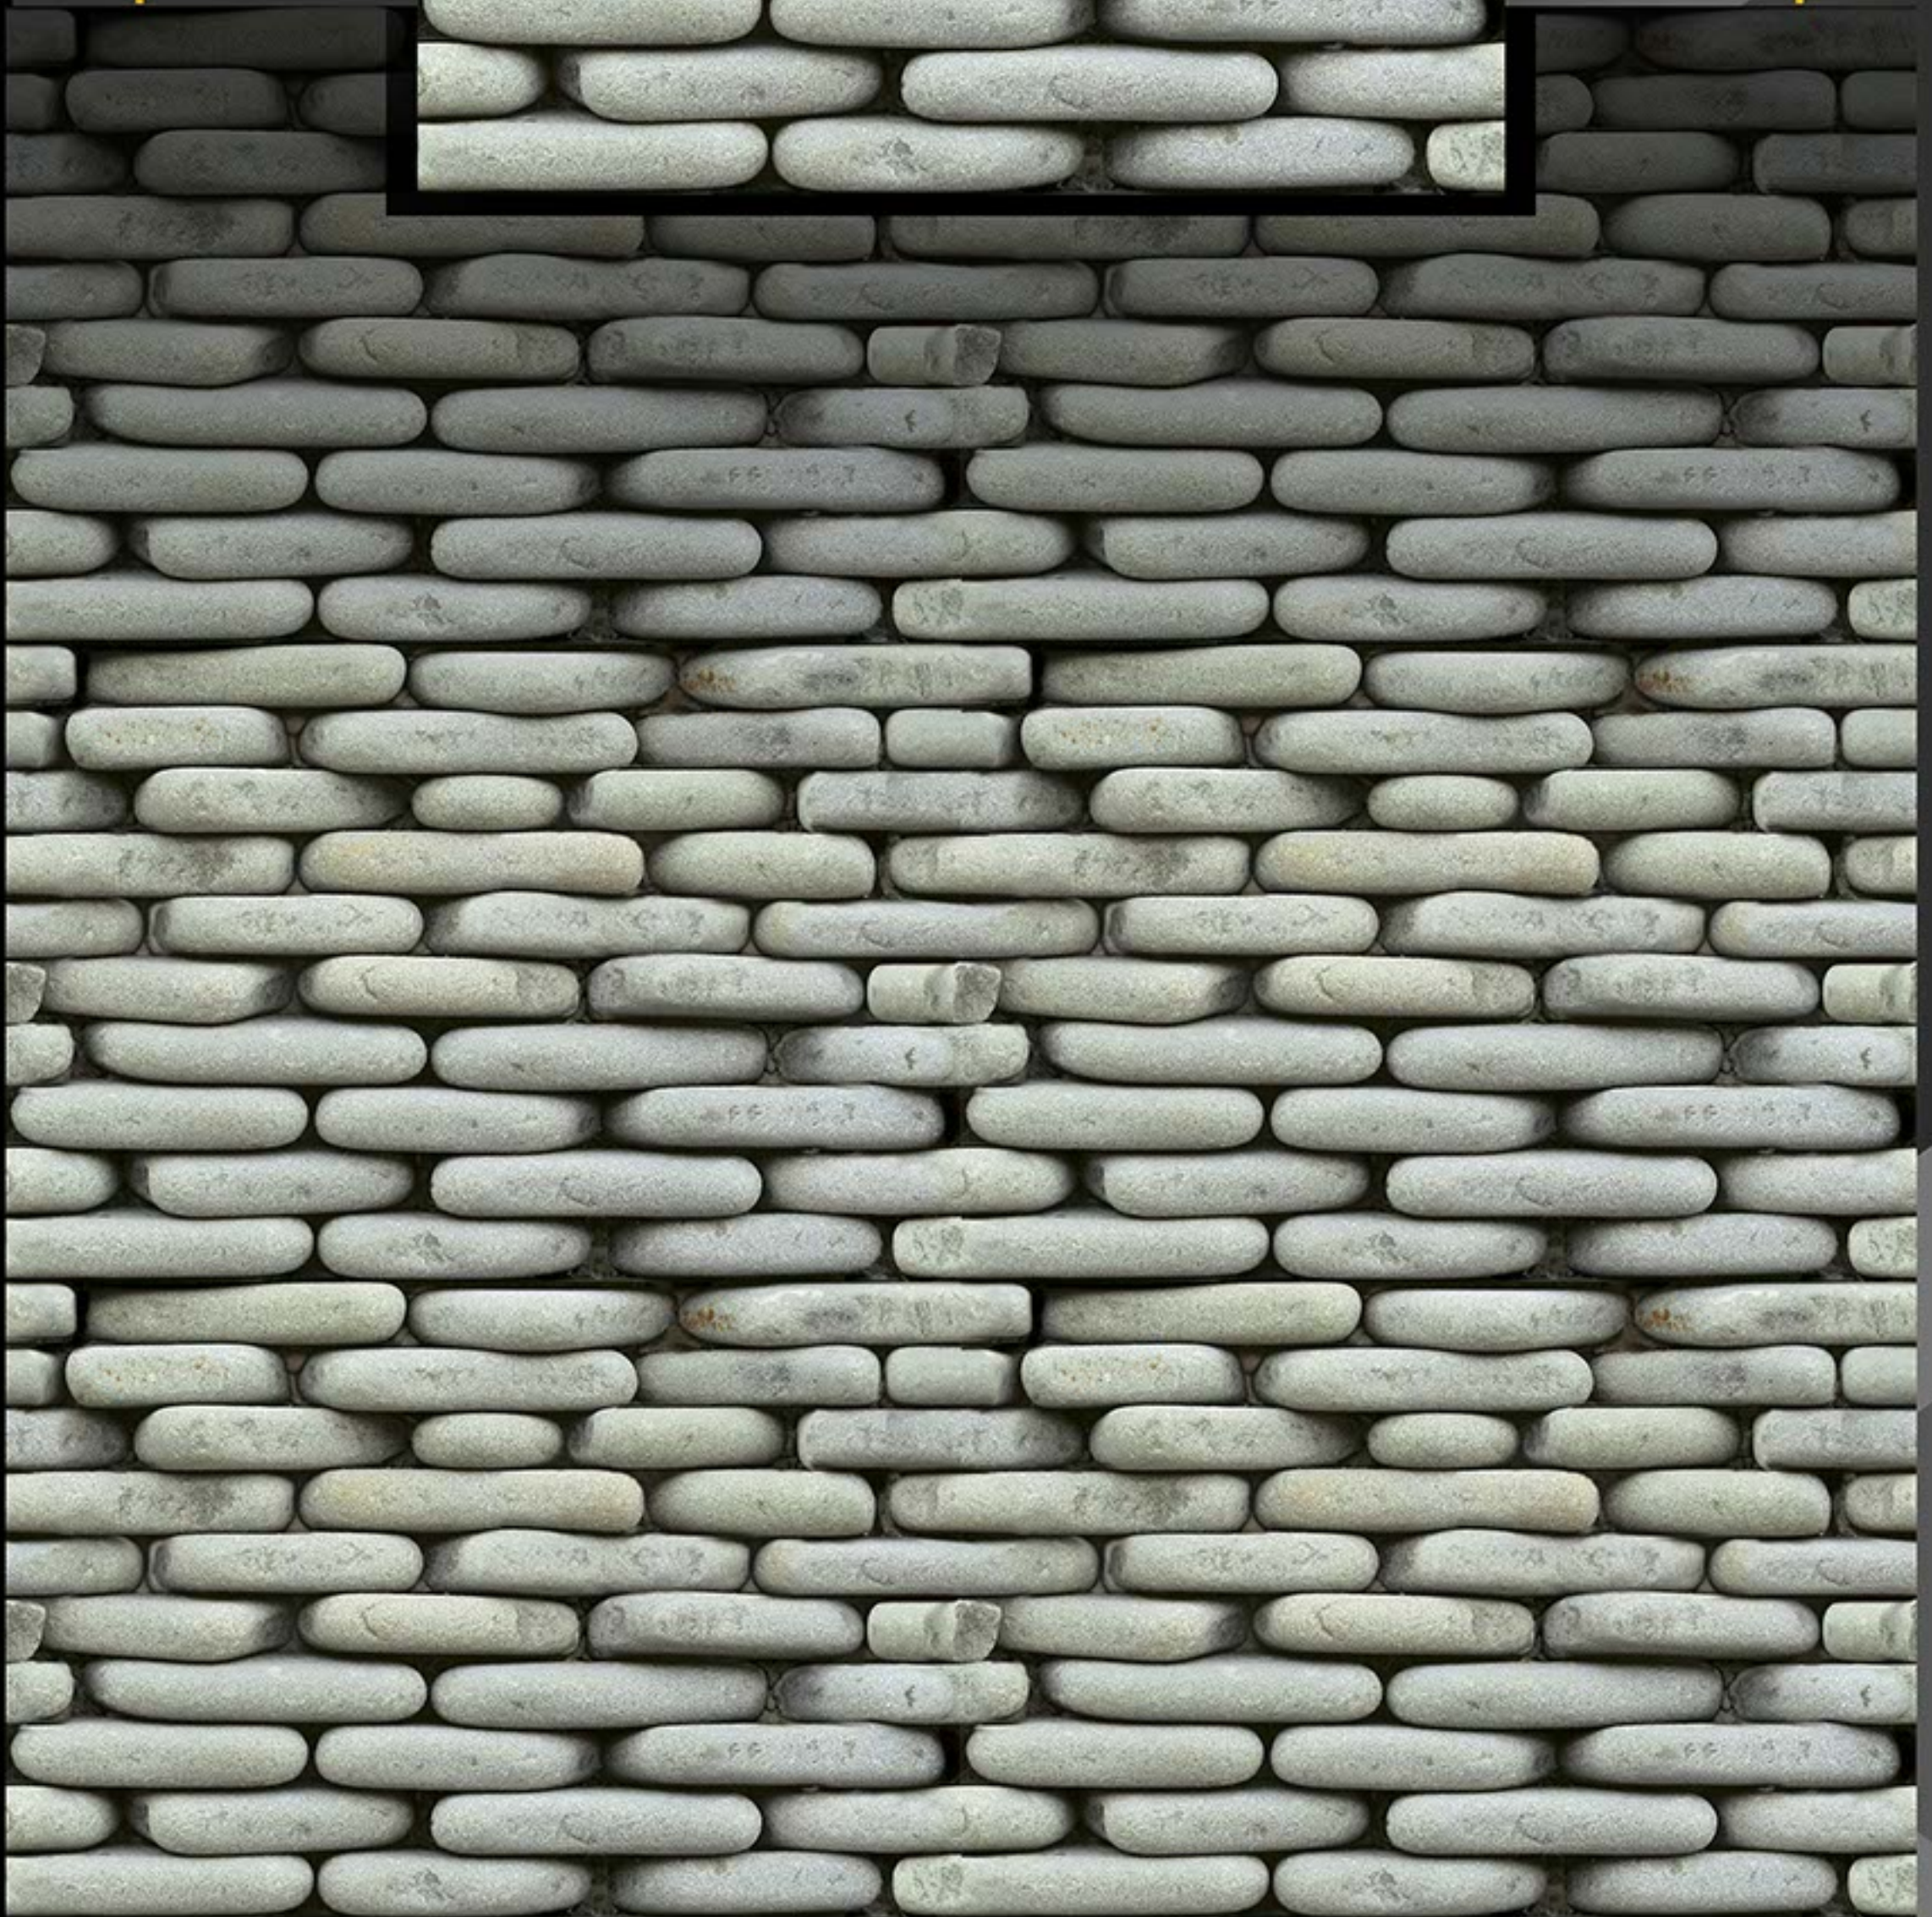

300x450 mm

DEGITAL WALL TILES

ELEVATION SERIES

D.N. 13005 - GLOSSY

D.N. 23005 - MATT