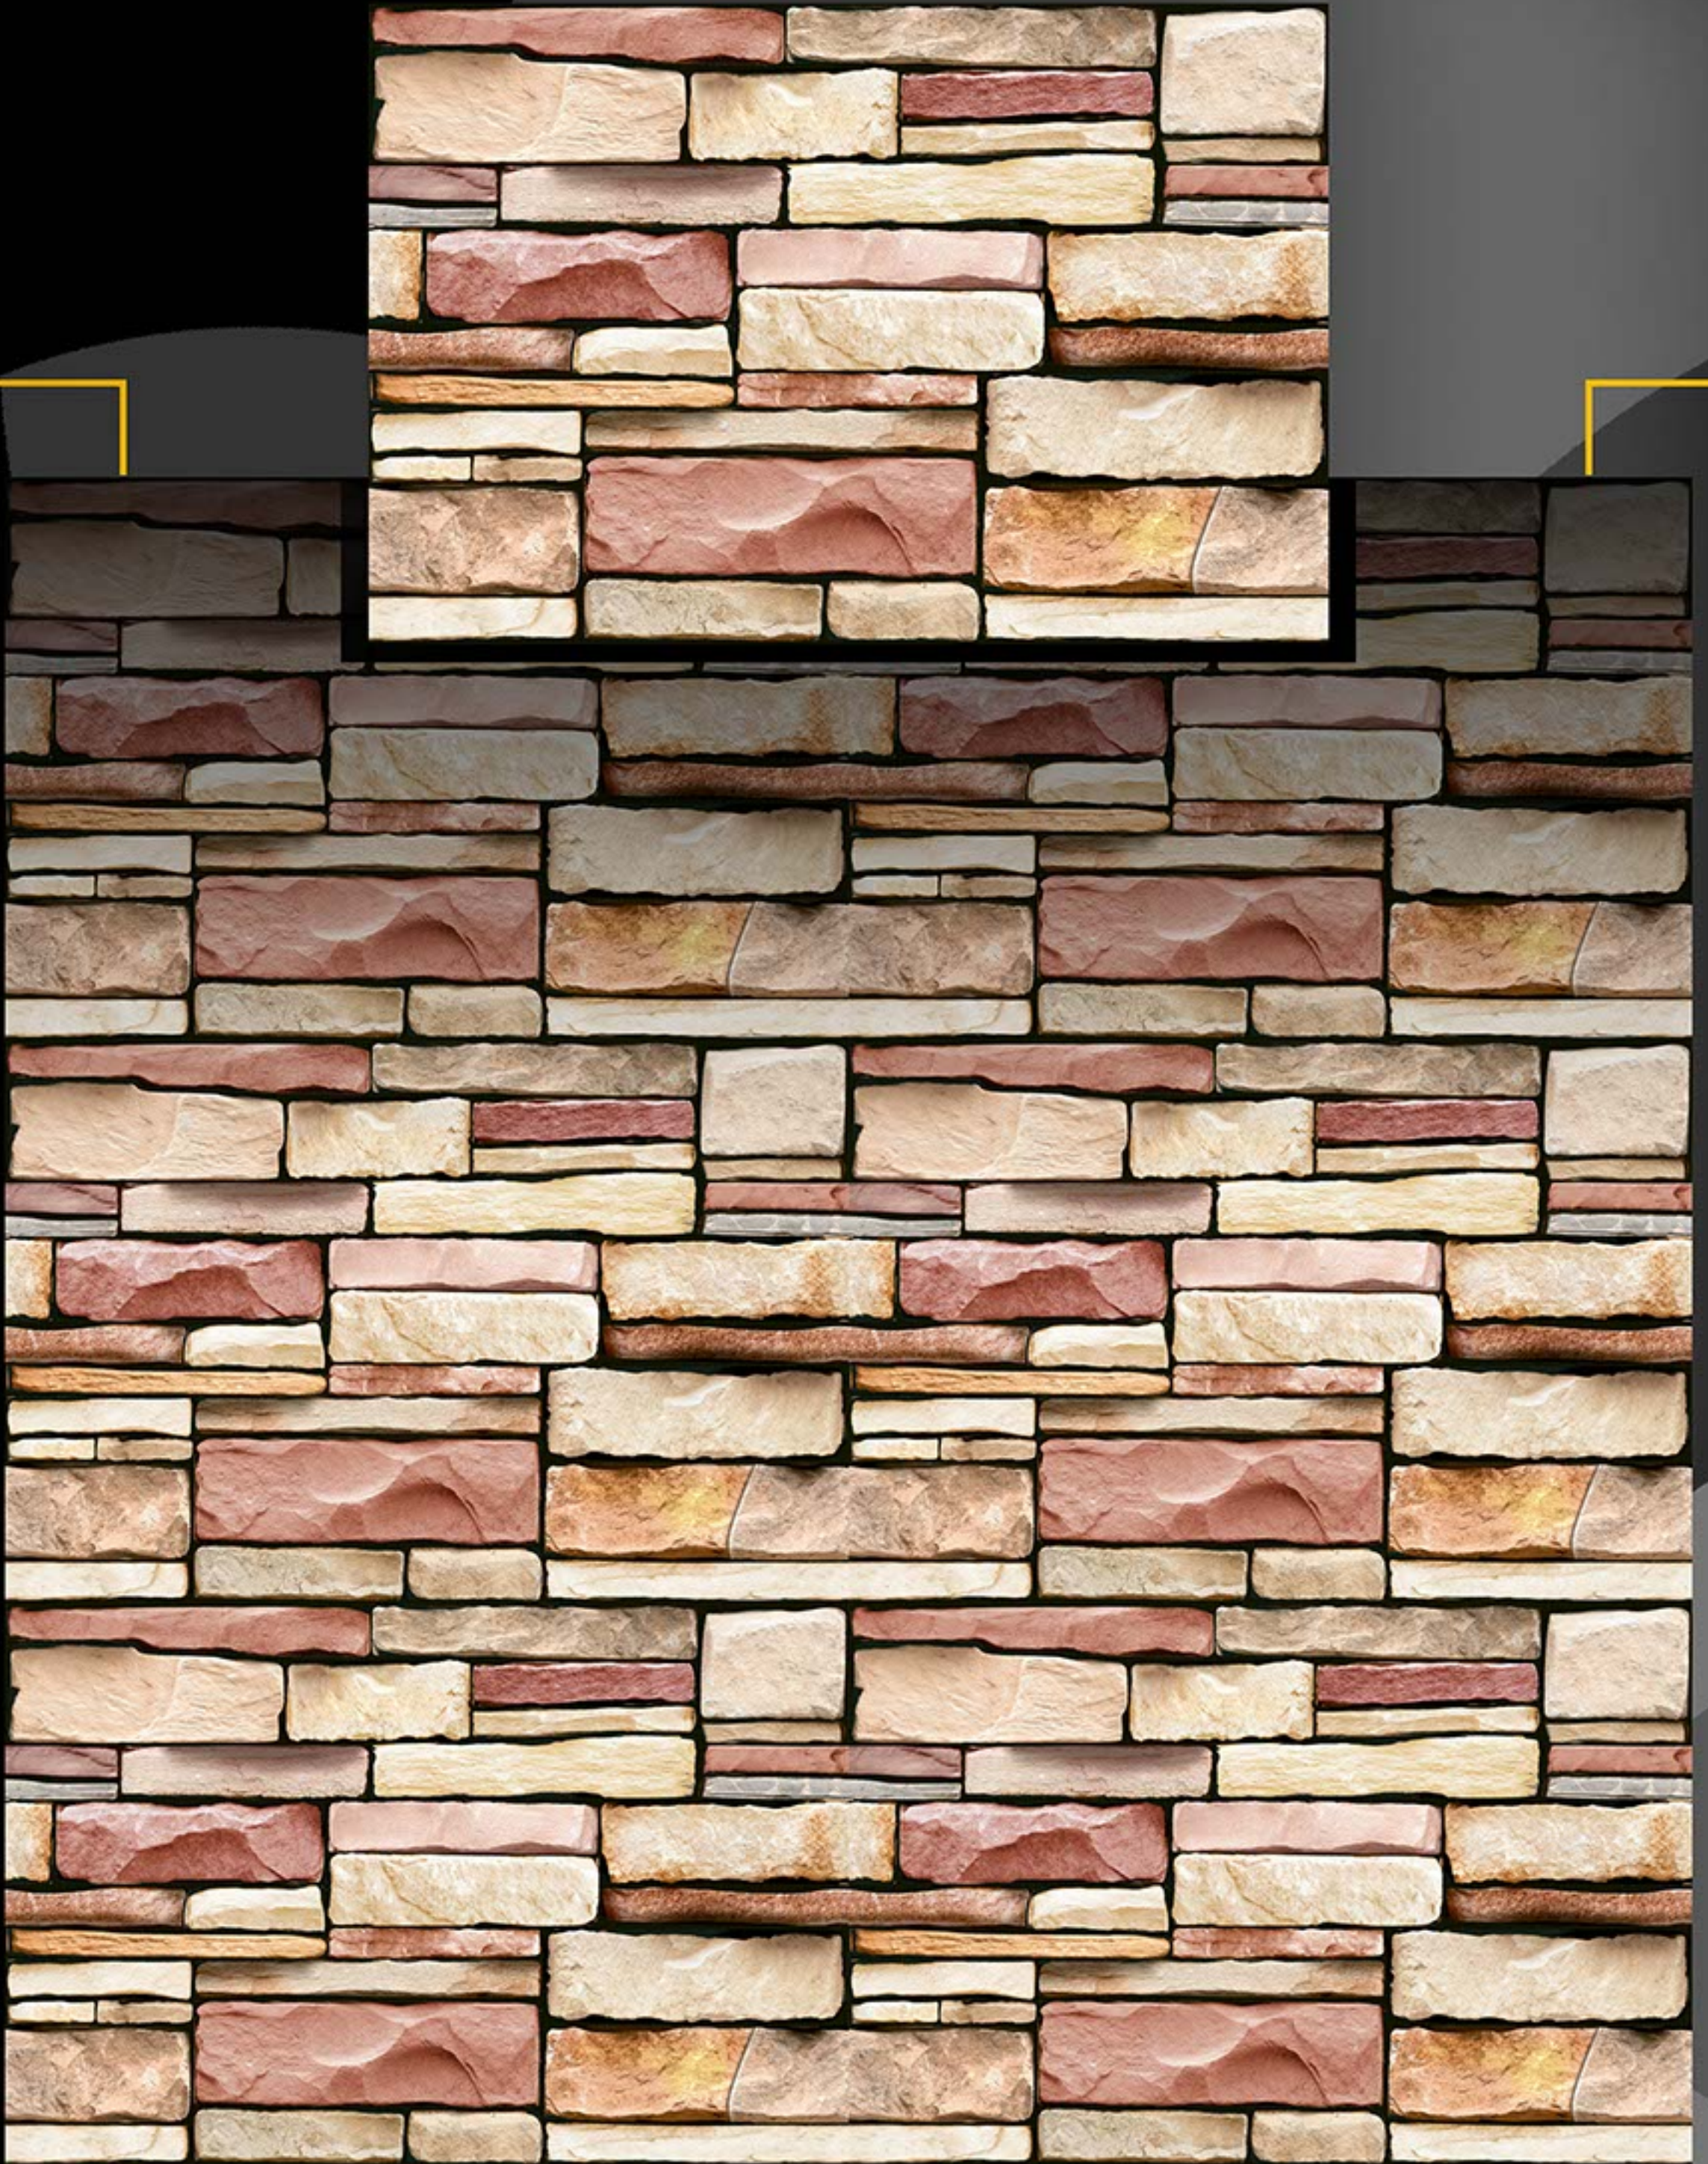

300x450 mm

DEGITAL WALL TILES

ELEVATION SERIES

D.N. 13060 - GLOSSY

D.N. 23060- MATT

300x450 mm

DEGITAL WALL TILES

ELEVATION SERIES