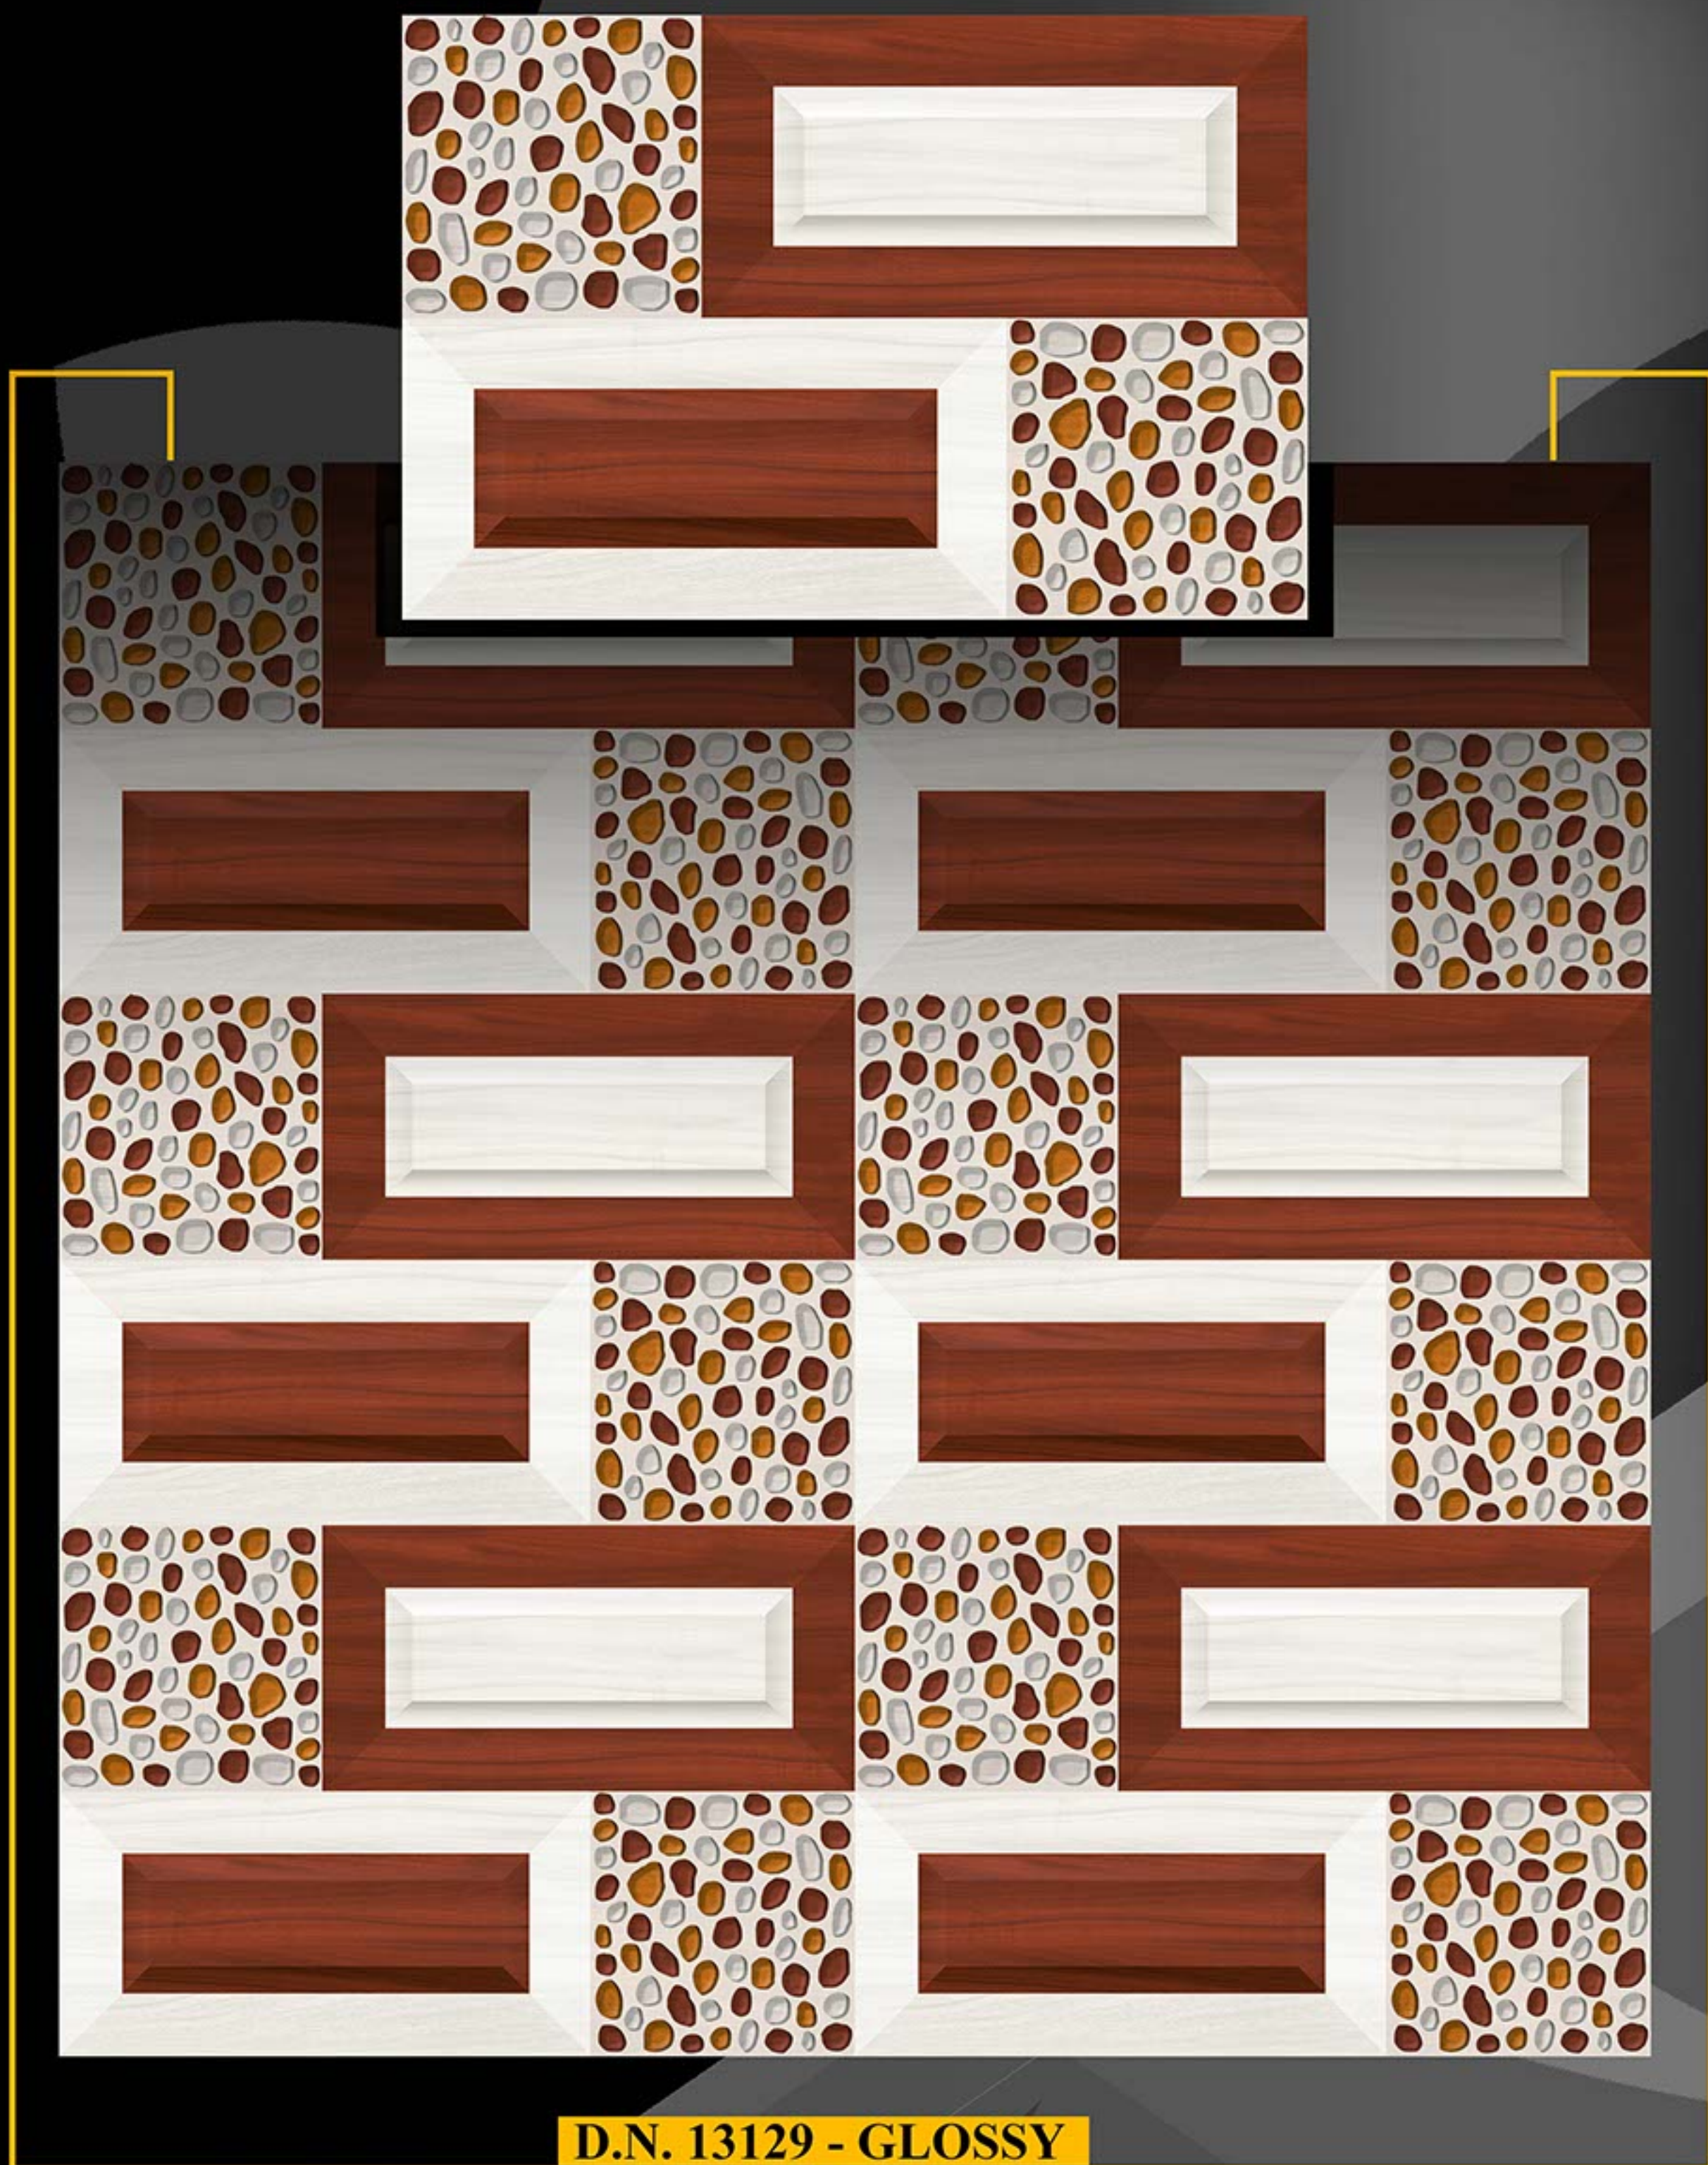

DEGITAL WALL TILES

**ELEVATION SERIES
PLAIN**

D.N. 13128 - GLOSSY

D.N. 23128 - MATT

300x450 mm

DIGITAL WALL TILES

ELEVATION SERIES

PLAIN