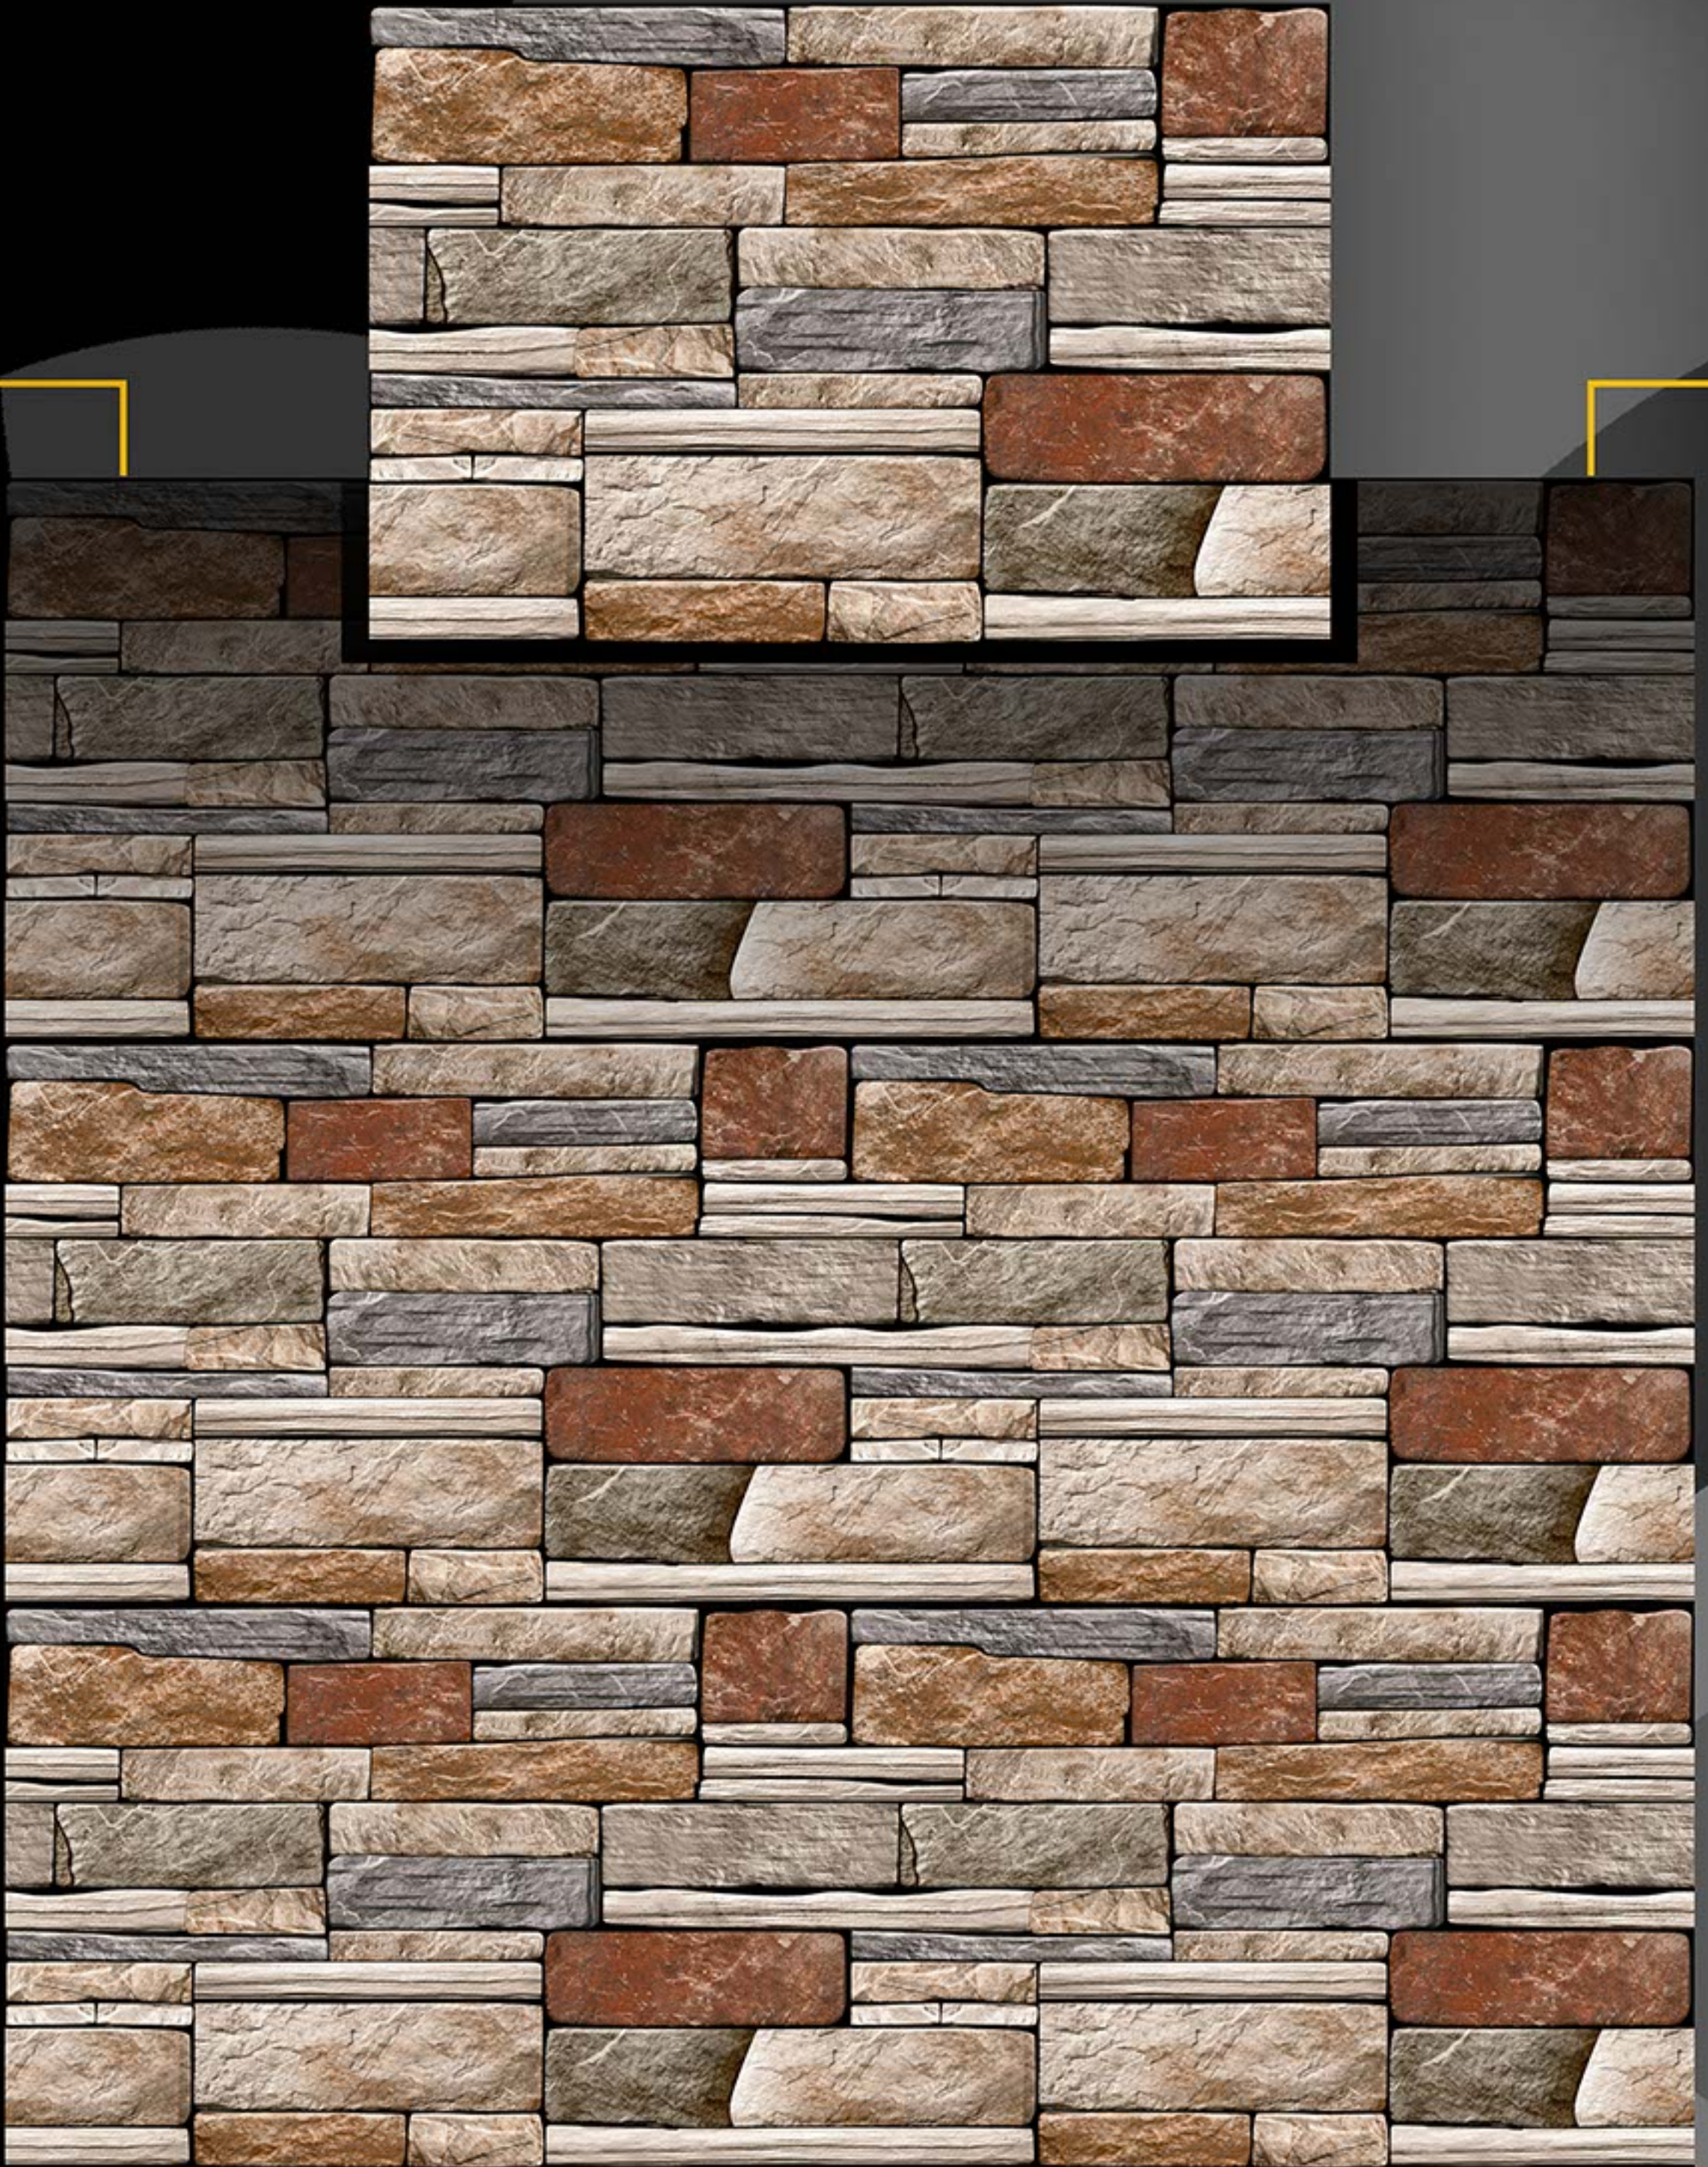

300x450 mm

DIGITAL WALL TILES

ELEVATION SERIES

D.N. 13092 - GLOSSY

D.N. 23092 - MATT