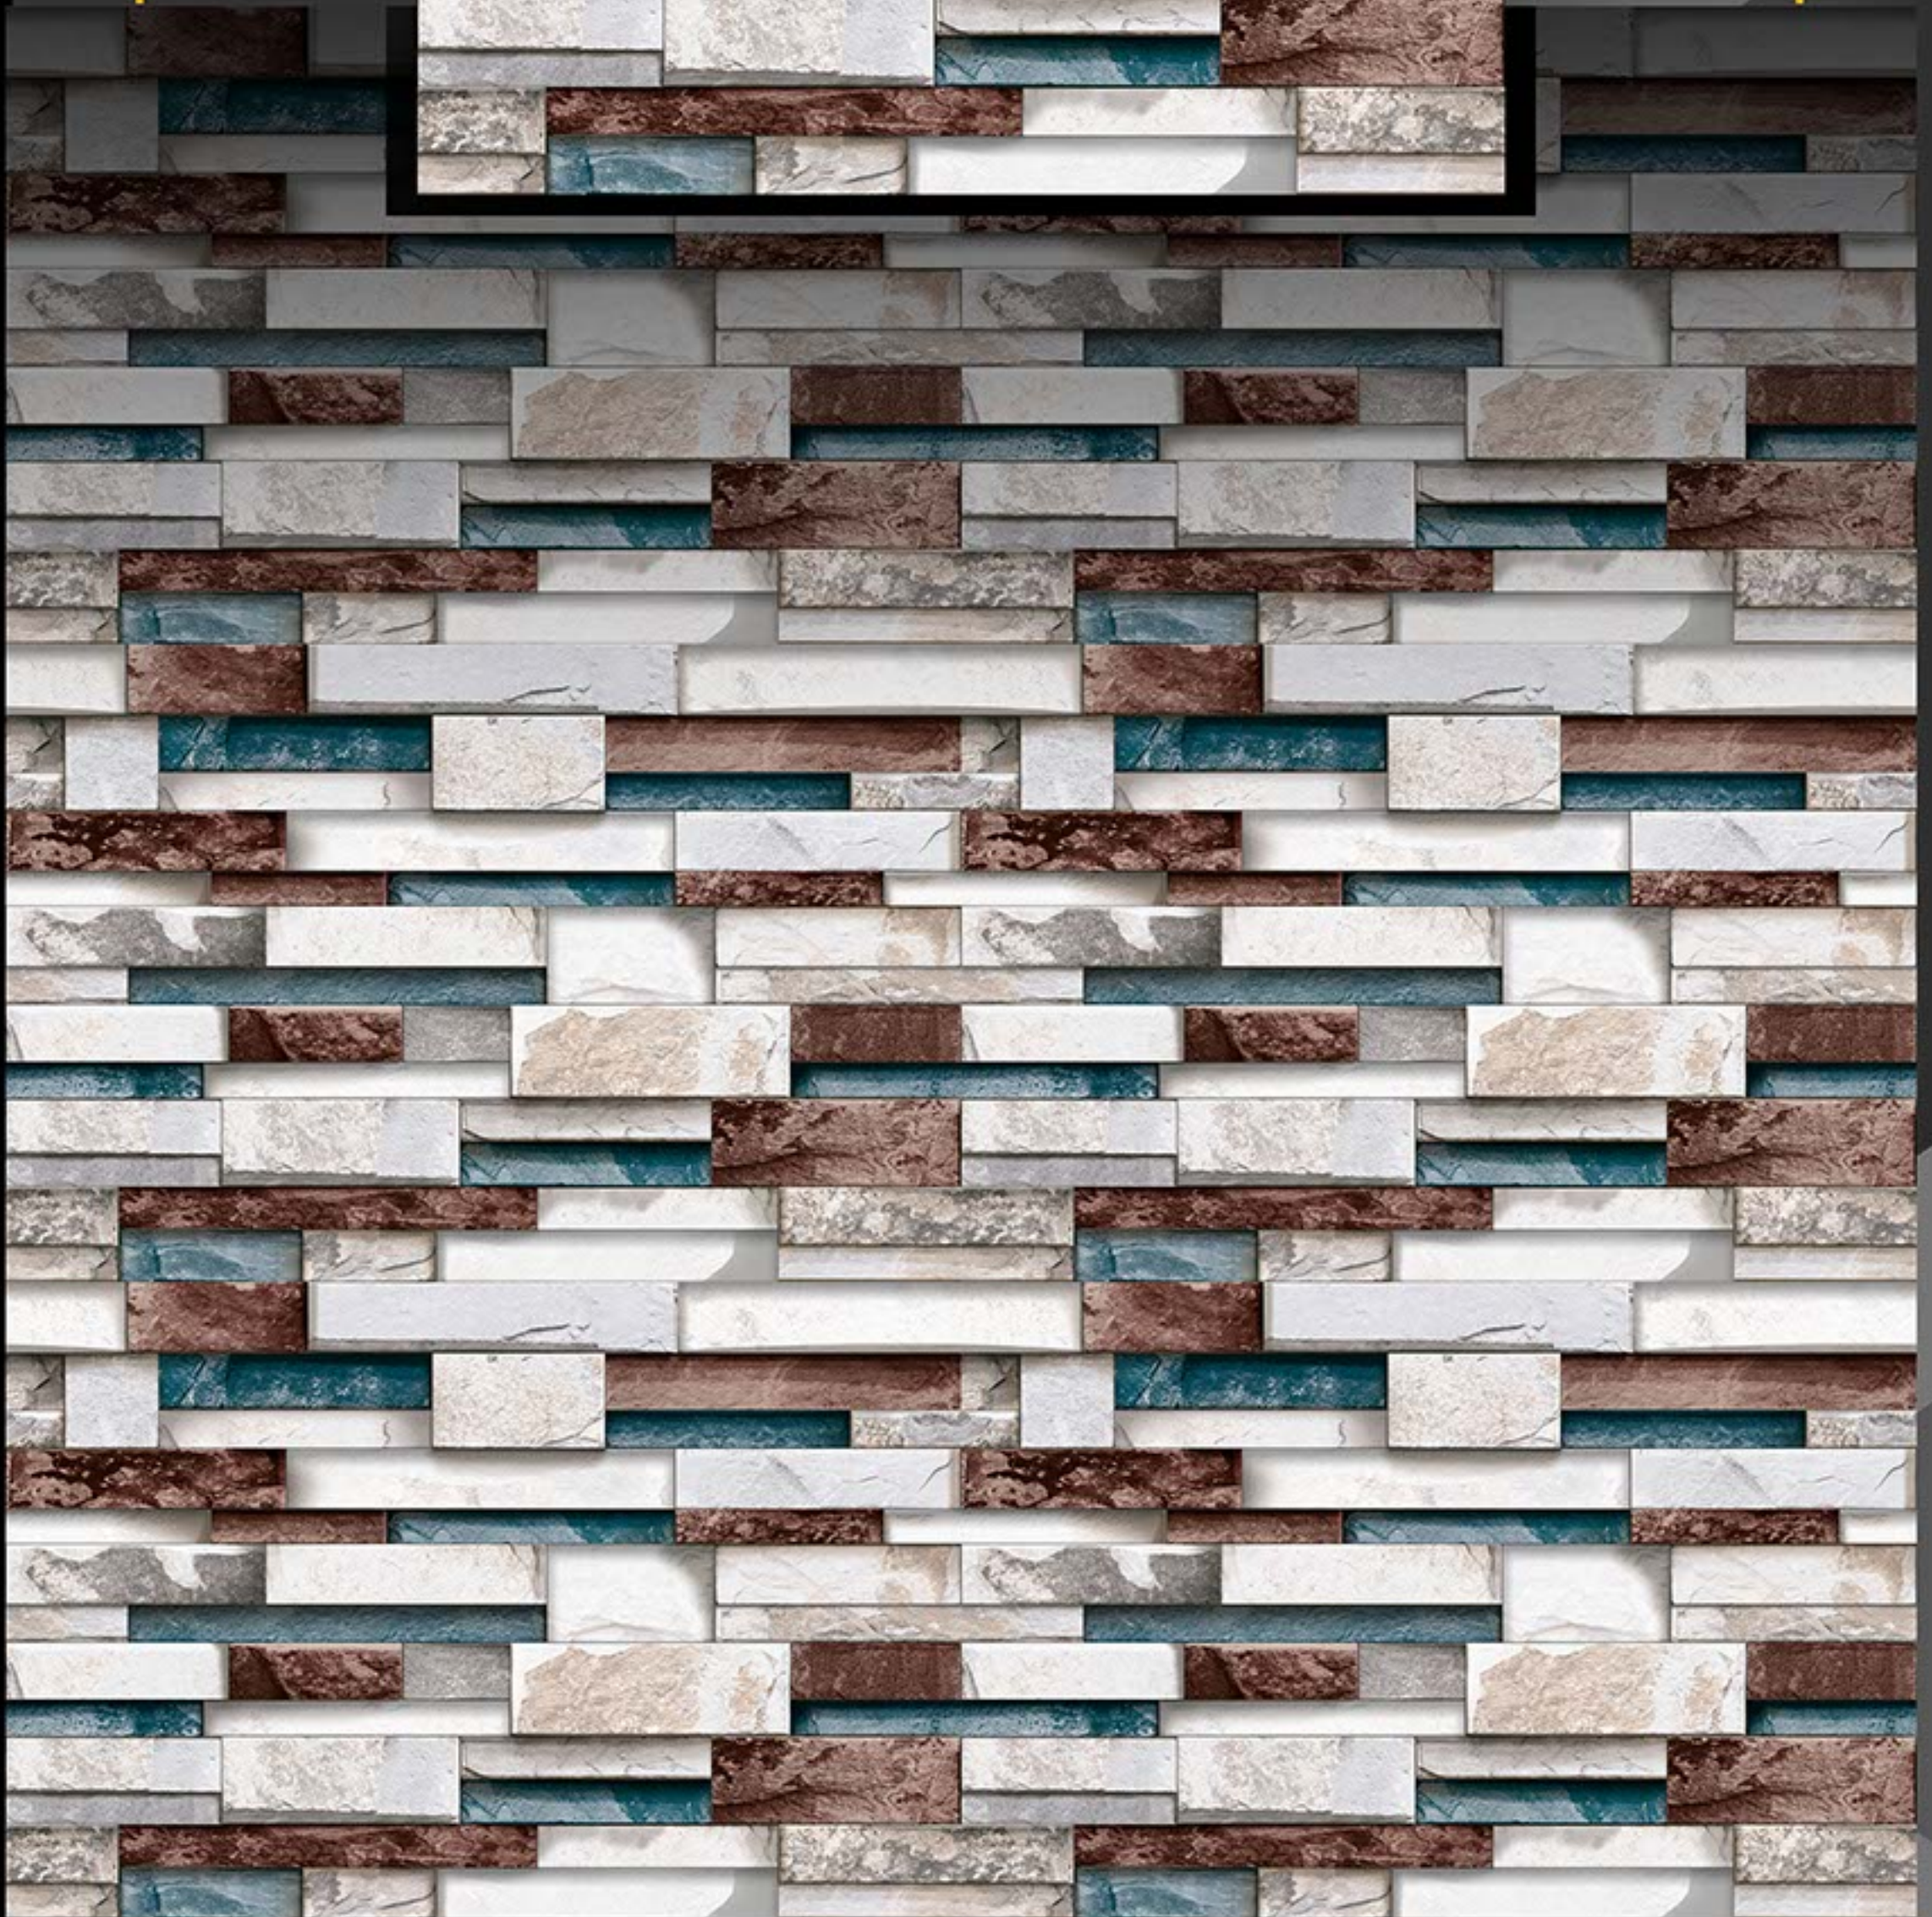

300x450 mm

DEGITAL WALL TILES

ELEVATION SERIES

D.N. 13111 - GLOSSY

D.N. 23111 - MATT

300x450 mm

DEGITAL WALL TILES

ELEVATION SERIES