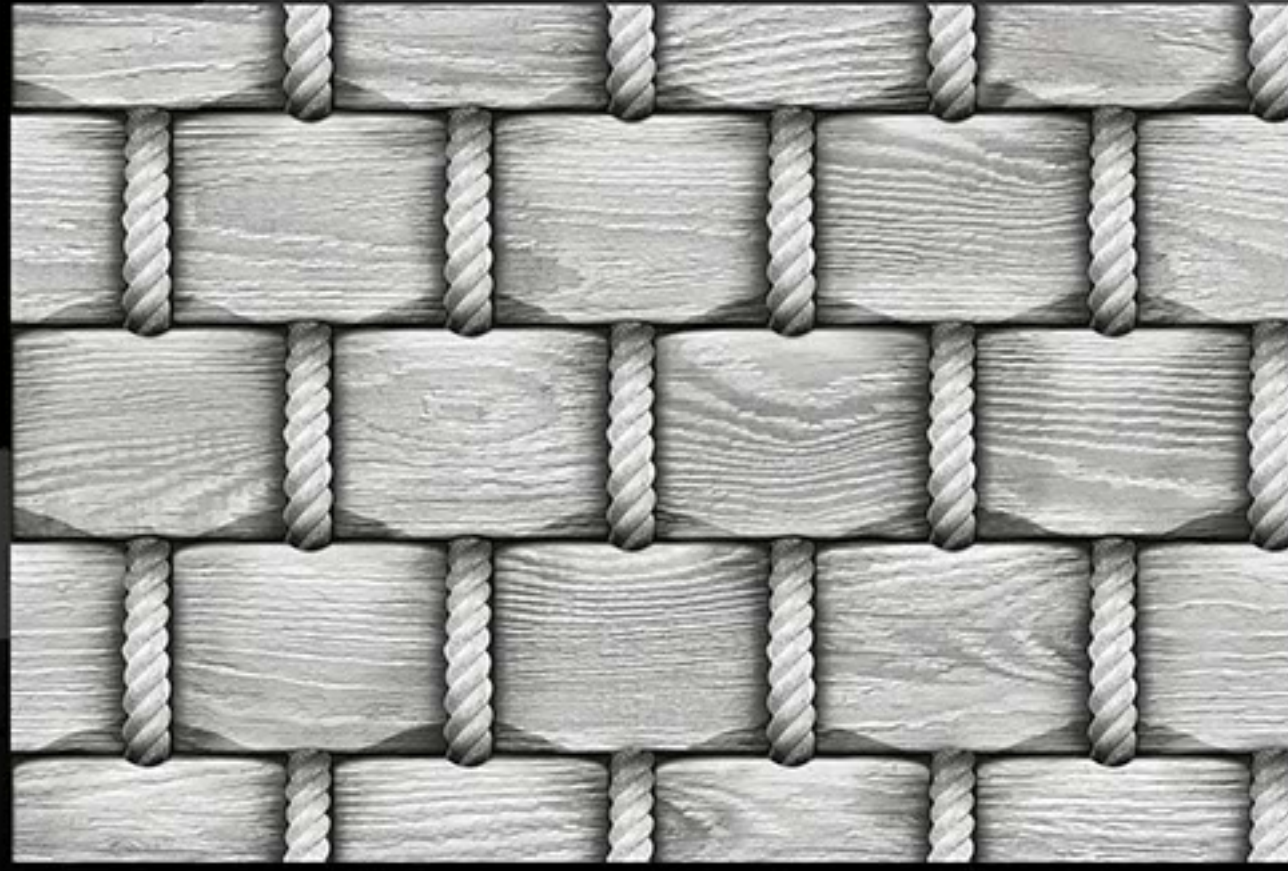

300x450 mm

DEGITAL WALL TILES

ELEVATION SERIES

D.N. 13013 - GLOSSY

D.N. 23013 - MATT

300x450 mm

DEGITAL WALL TILES

ELEVATION SERIES