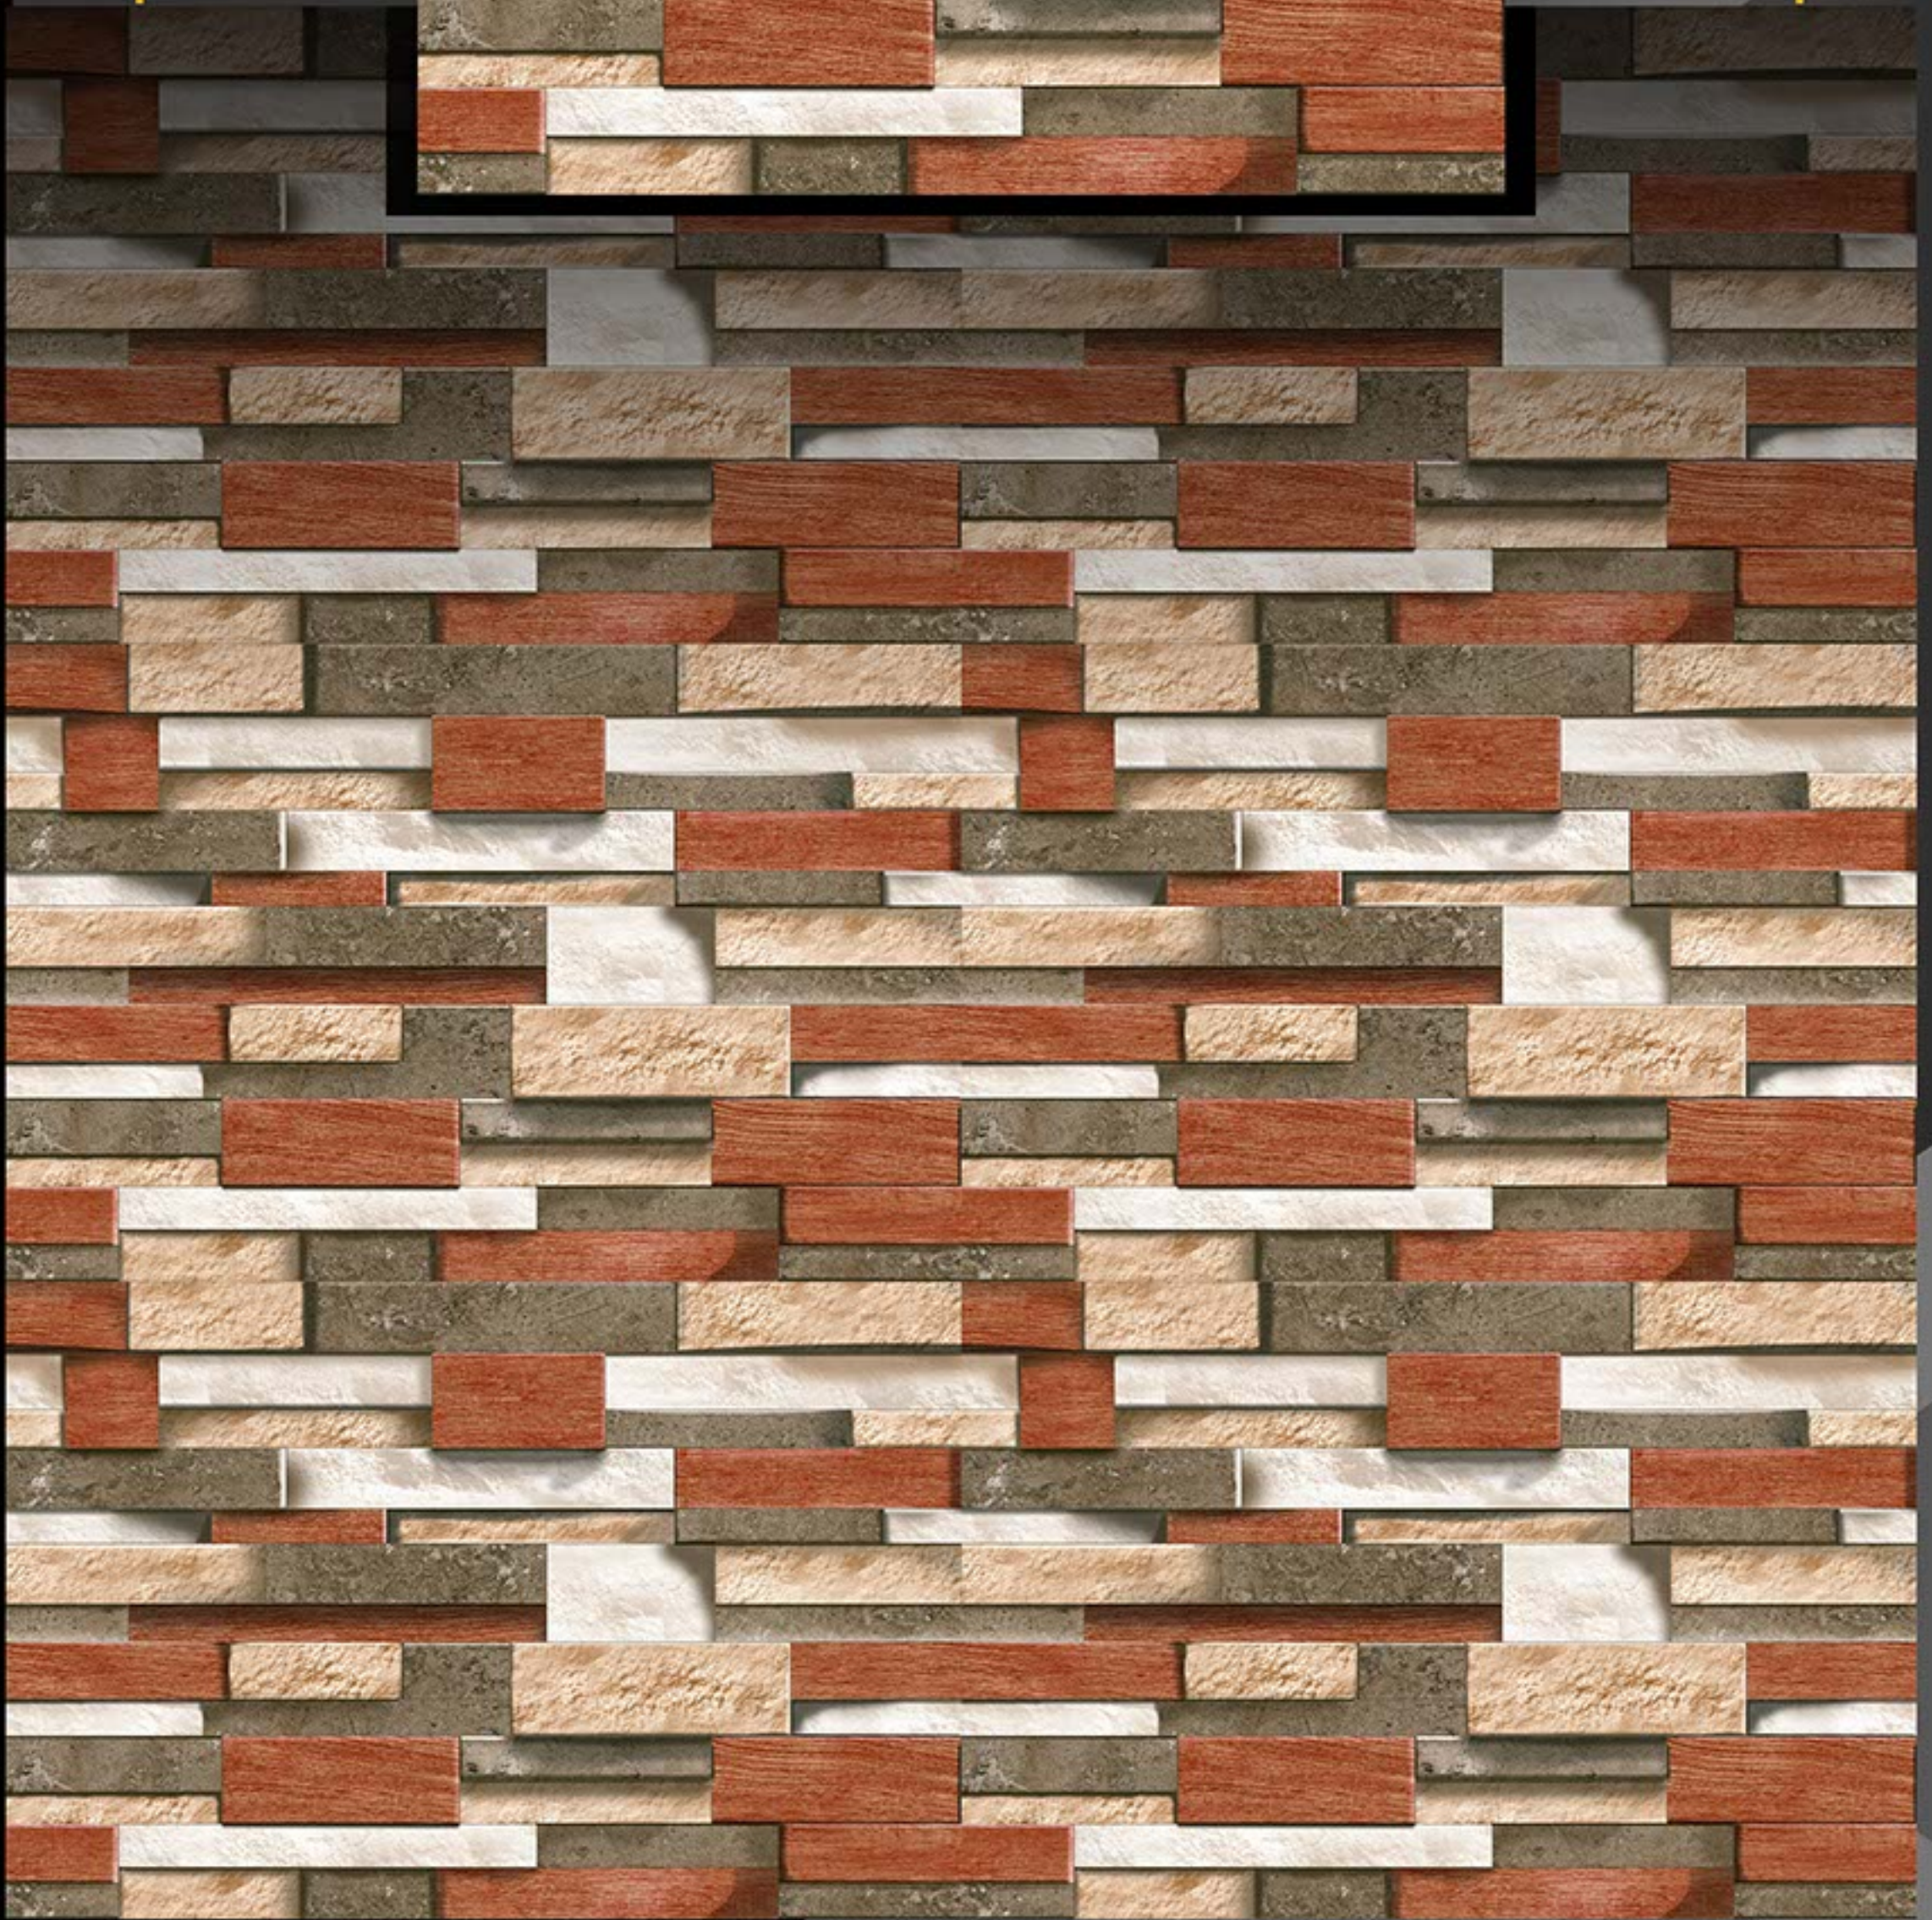

300x450 mm

DEGITAL WALL TILES

ELEVATION SERIES

D.N. 13130 - GLOSSY

D.N. 23130 - MATT