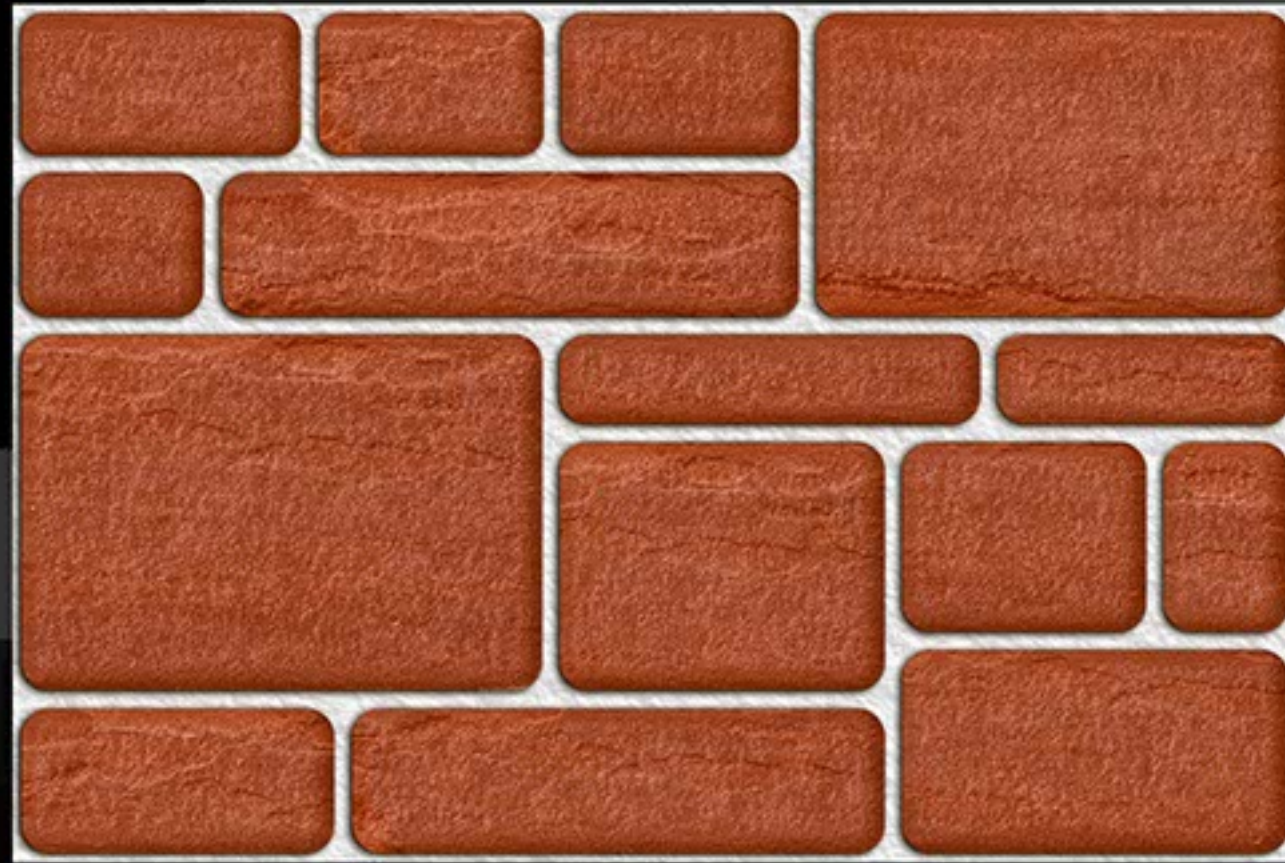

ELEVATION SERIES

D.N. 13090 - GLOSSY

D.N. 23090 - MATT

300x450 mm

DEGITAL WALL TILES

ELEVATION SERIES

D.N. 13091 - GLOSSY

D.N. 23091 - MATT