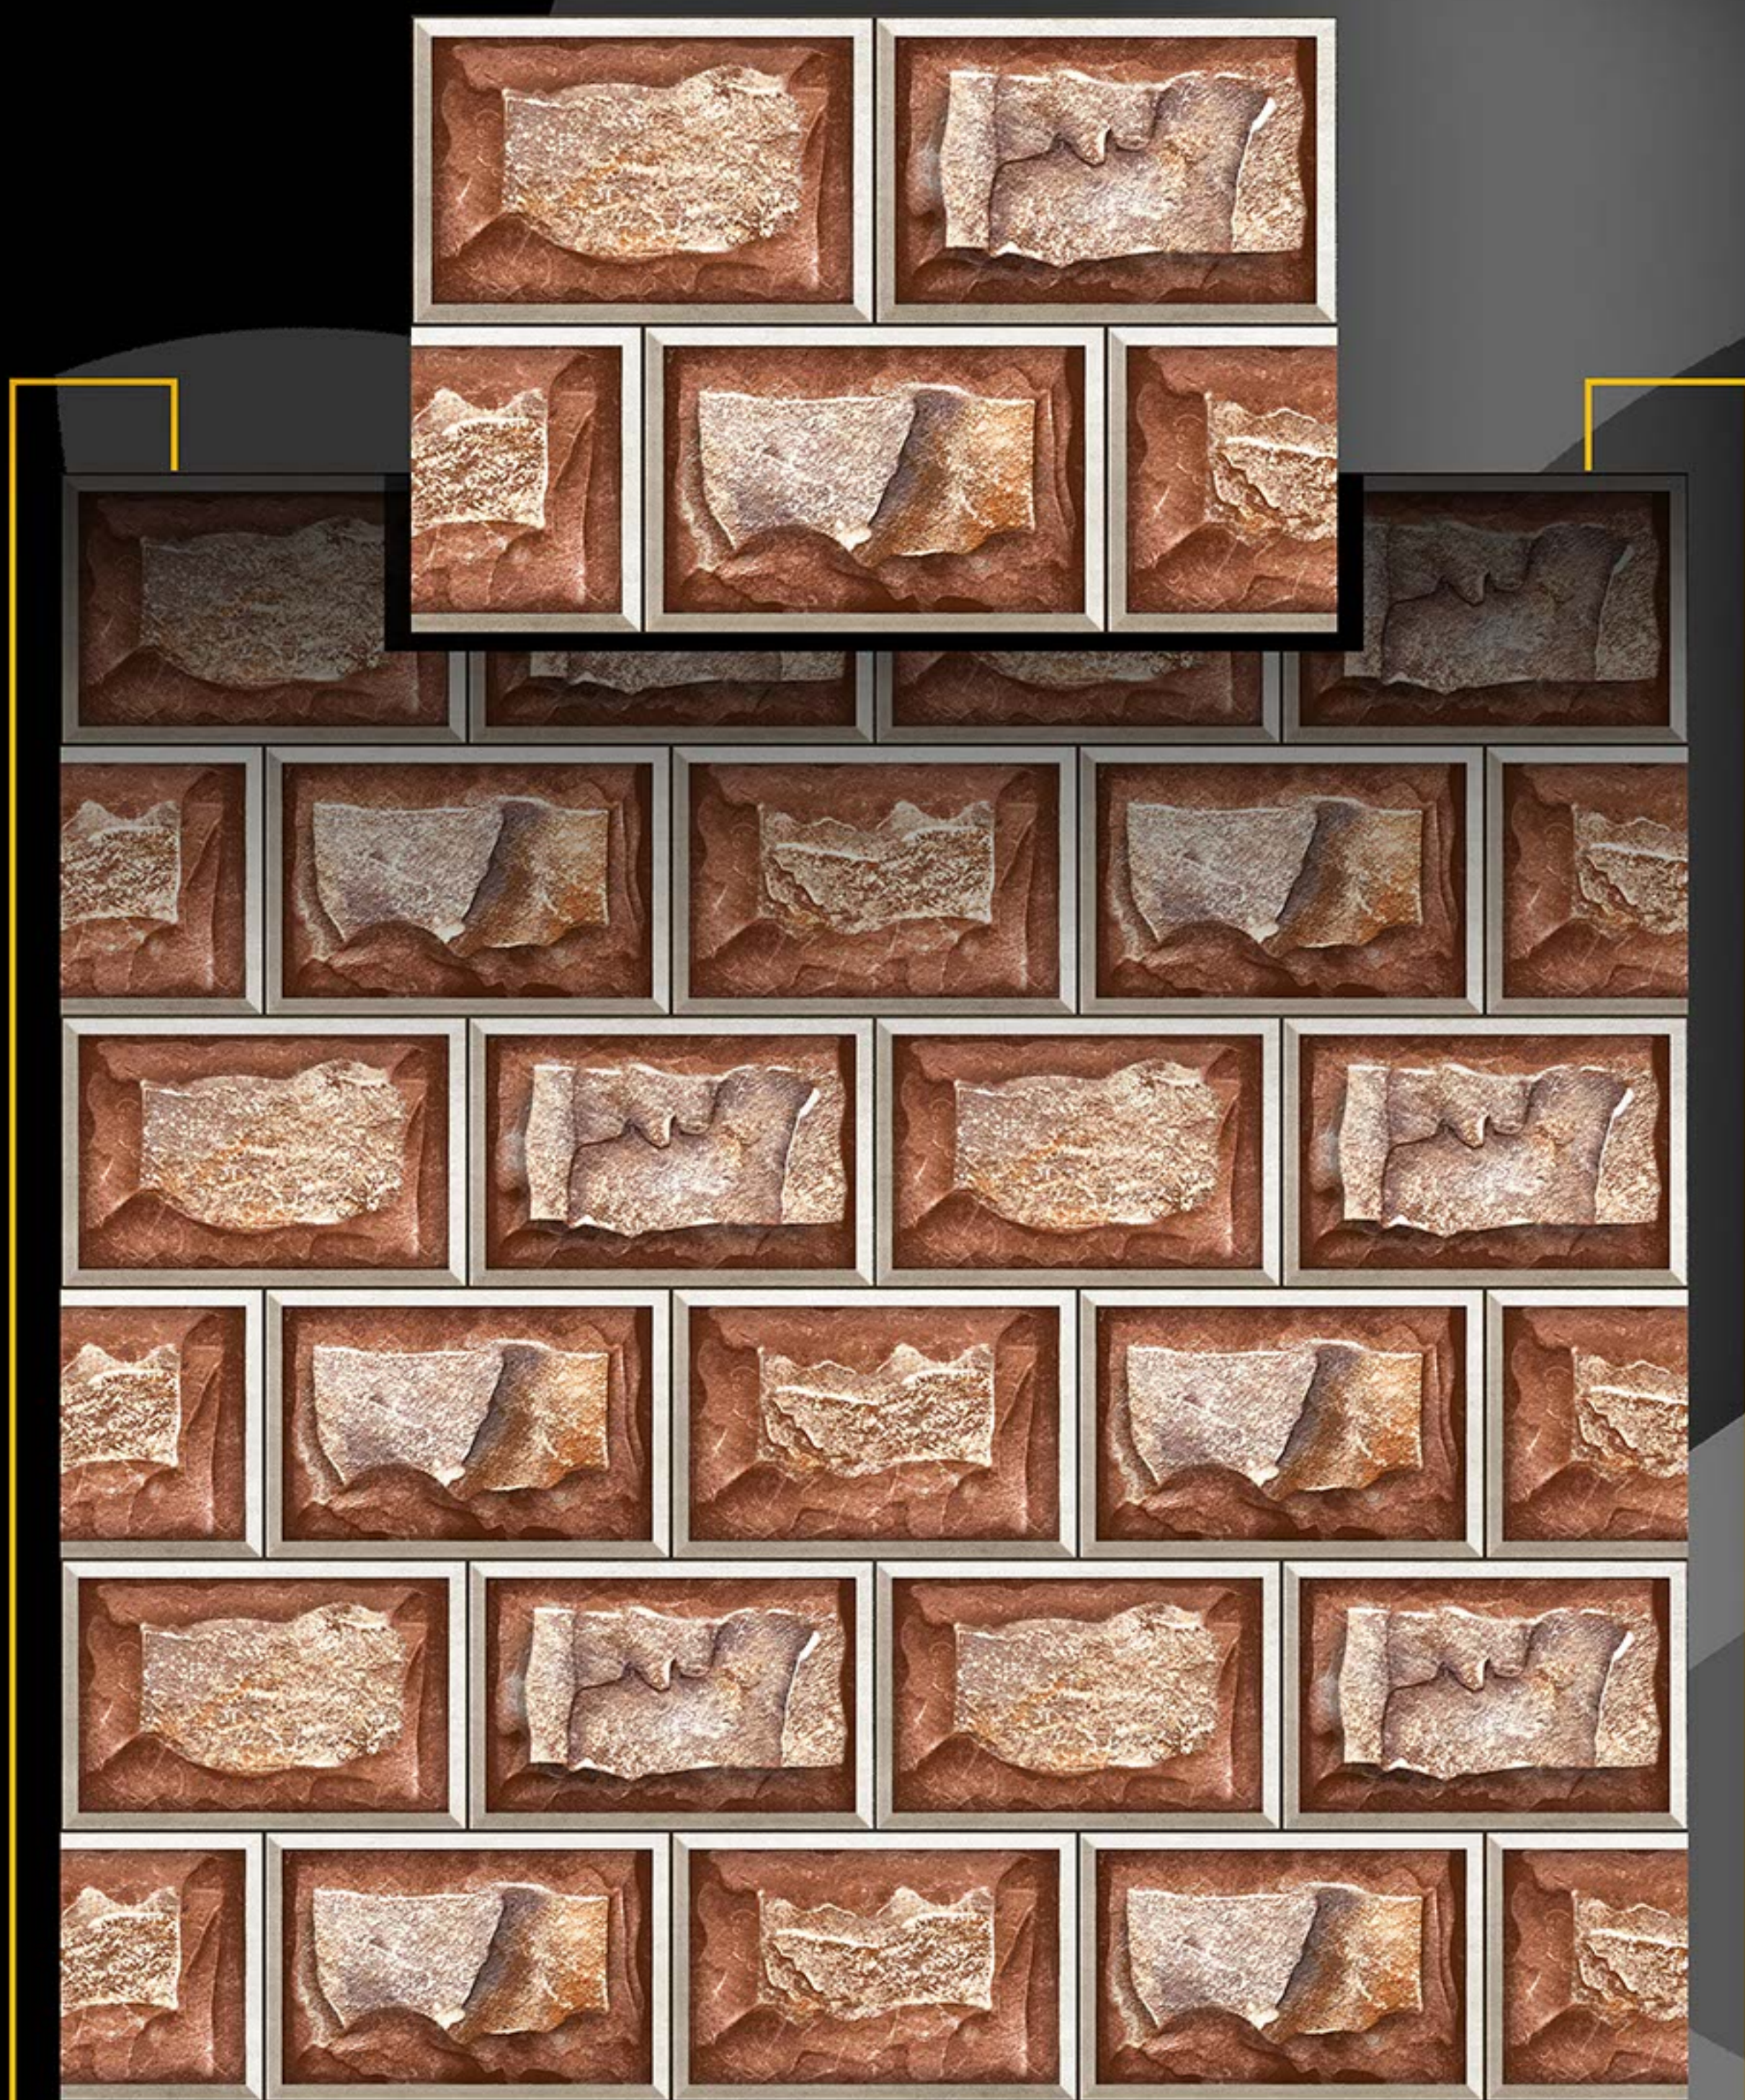

300x450 mm

DIGITAL WALL TILES

ELEVATION SERIES

D.N. 13032 - GLOSSY

D.N. 23032 - MATT