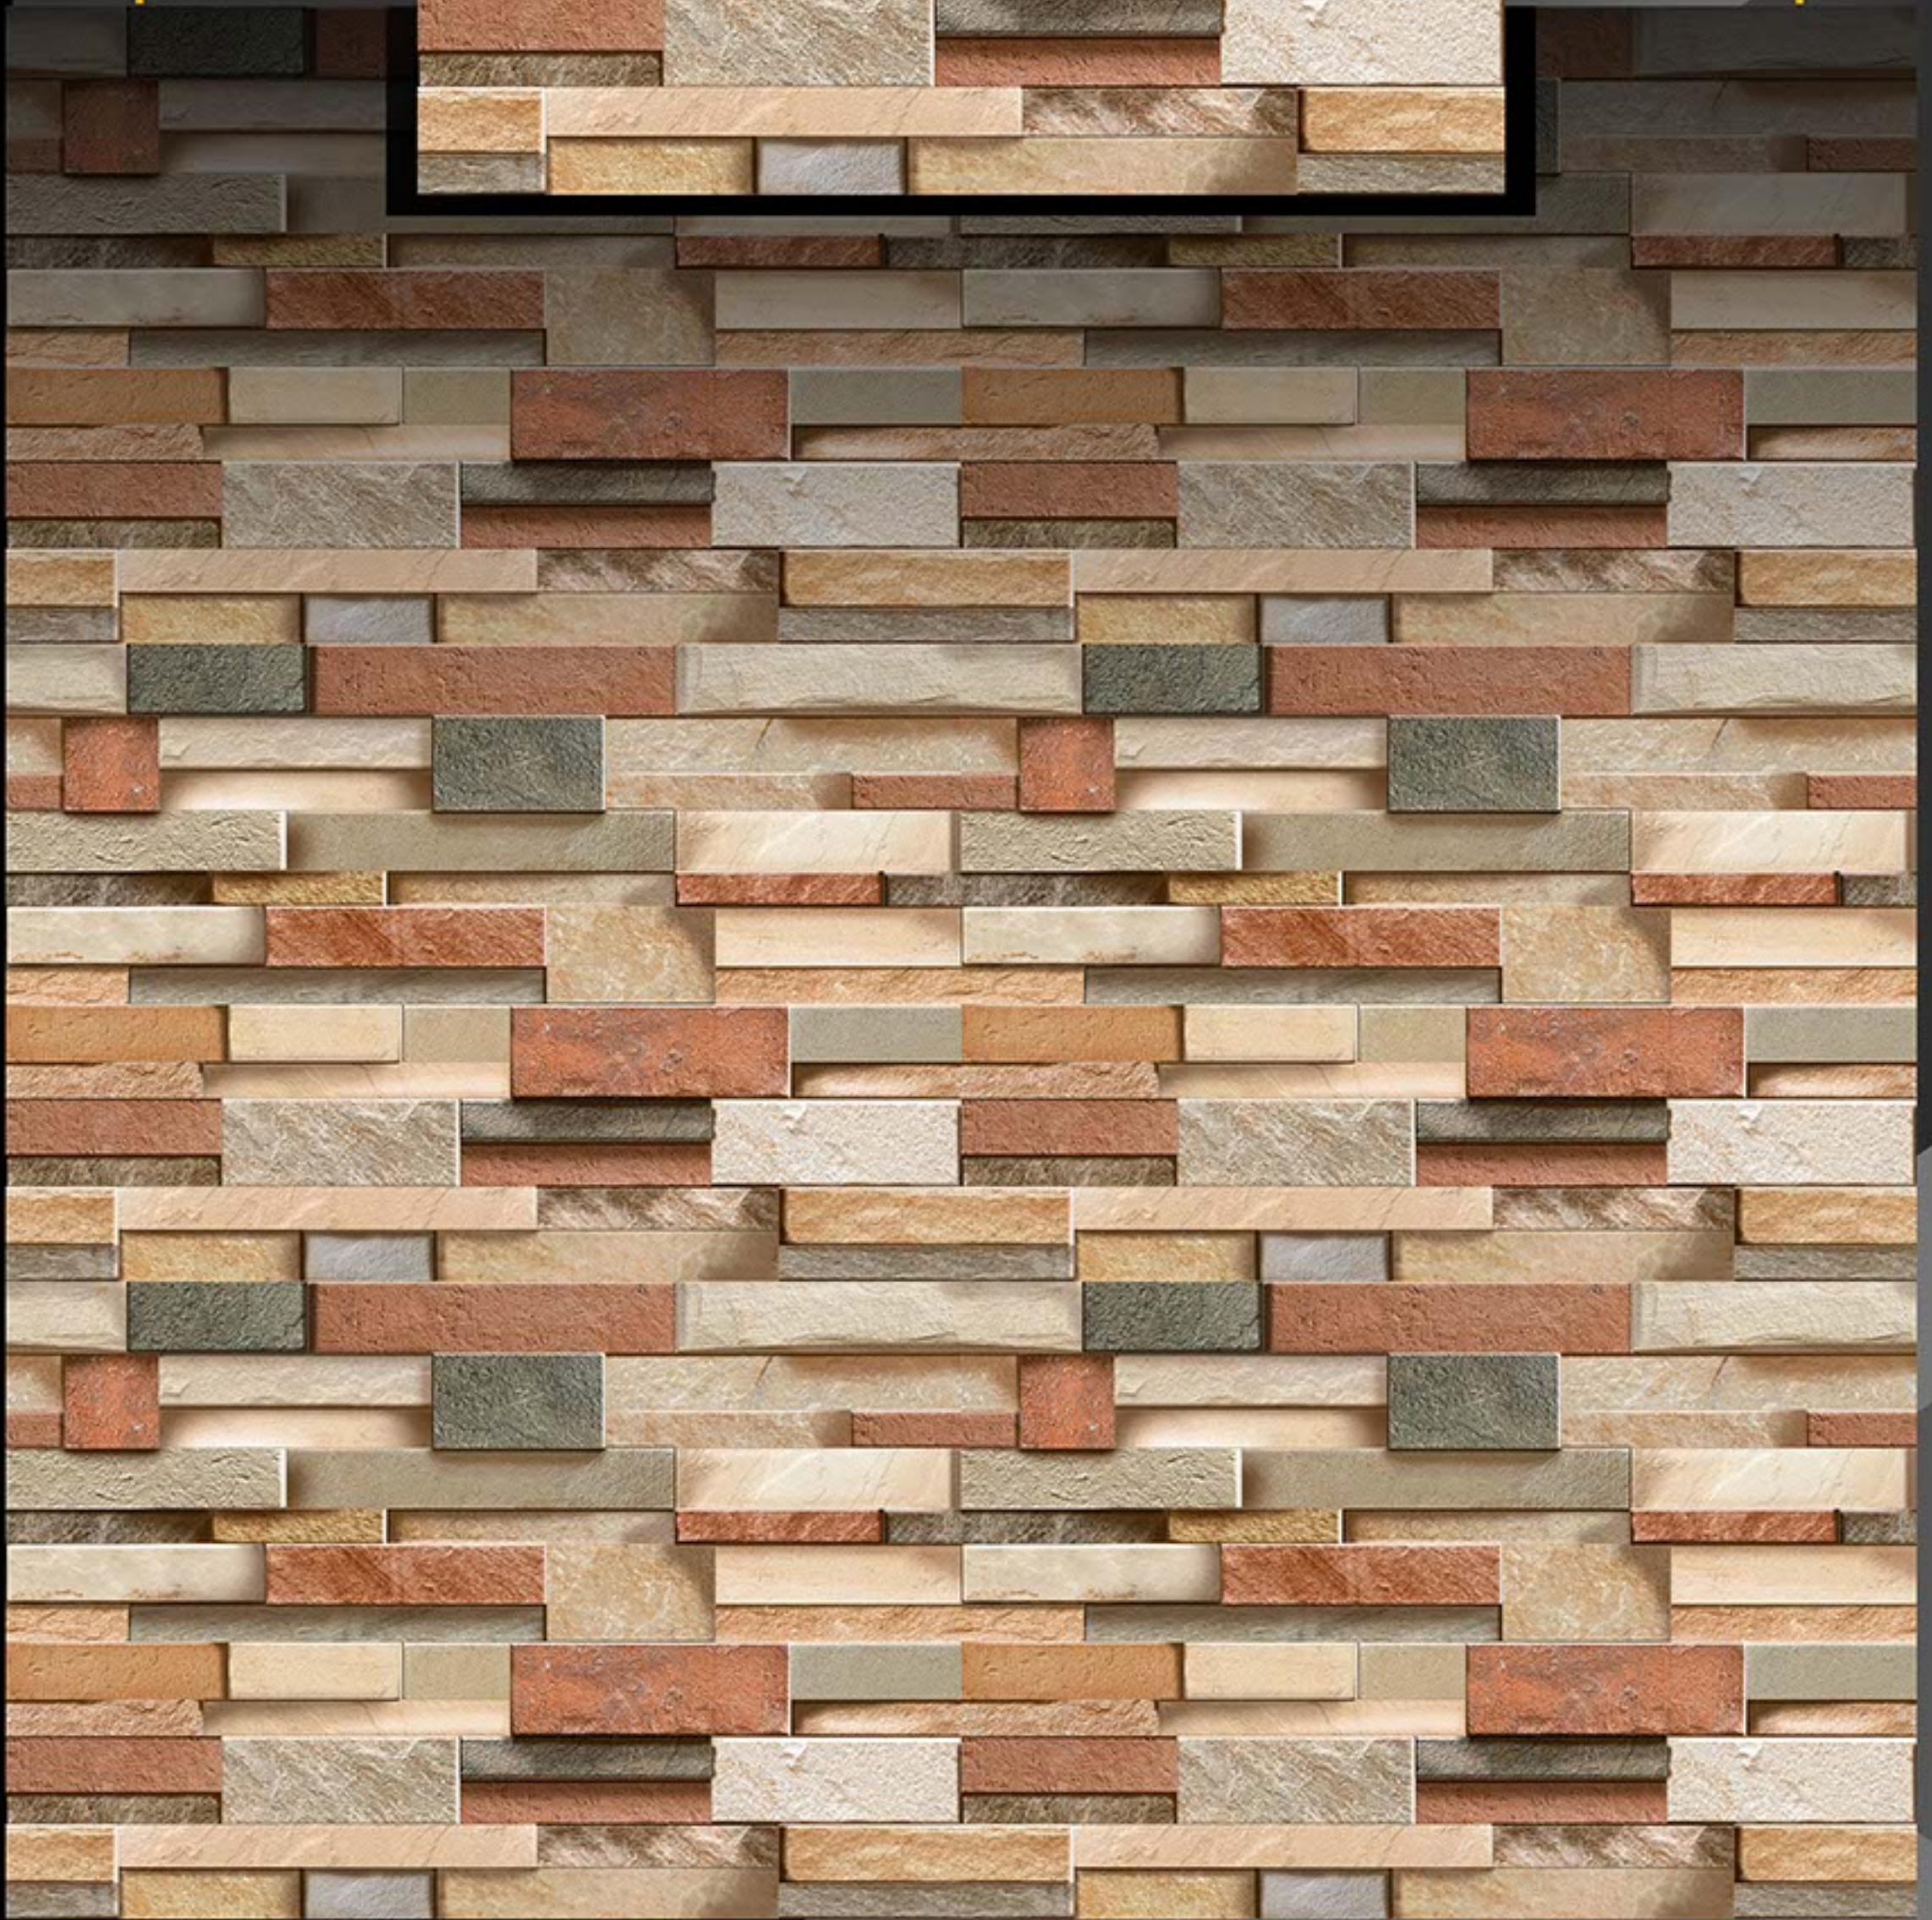

300x450 mm

DIGITAL WALL TILES

ELEVATION SERIES

D.N. 13068 - GLOSSY

D.N. 23068 - MATT

300x450 mm

DEGITAL WALL TILES

ELEVATION SERIES