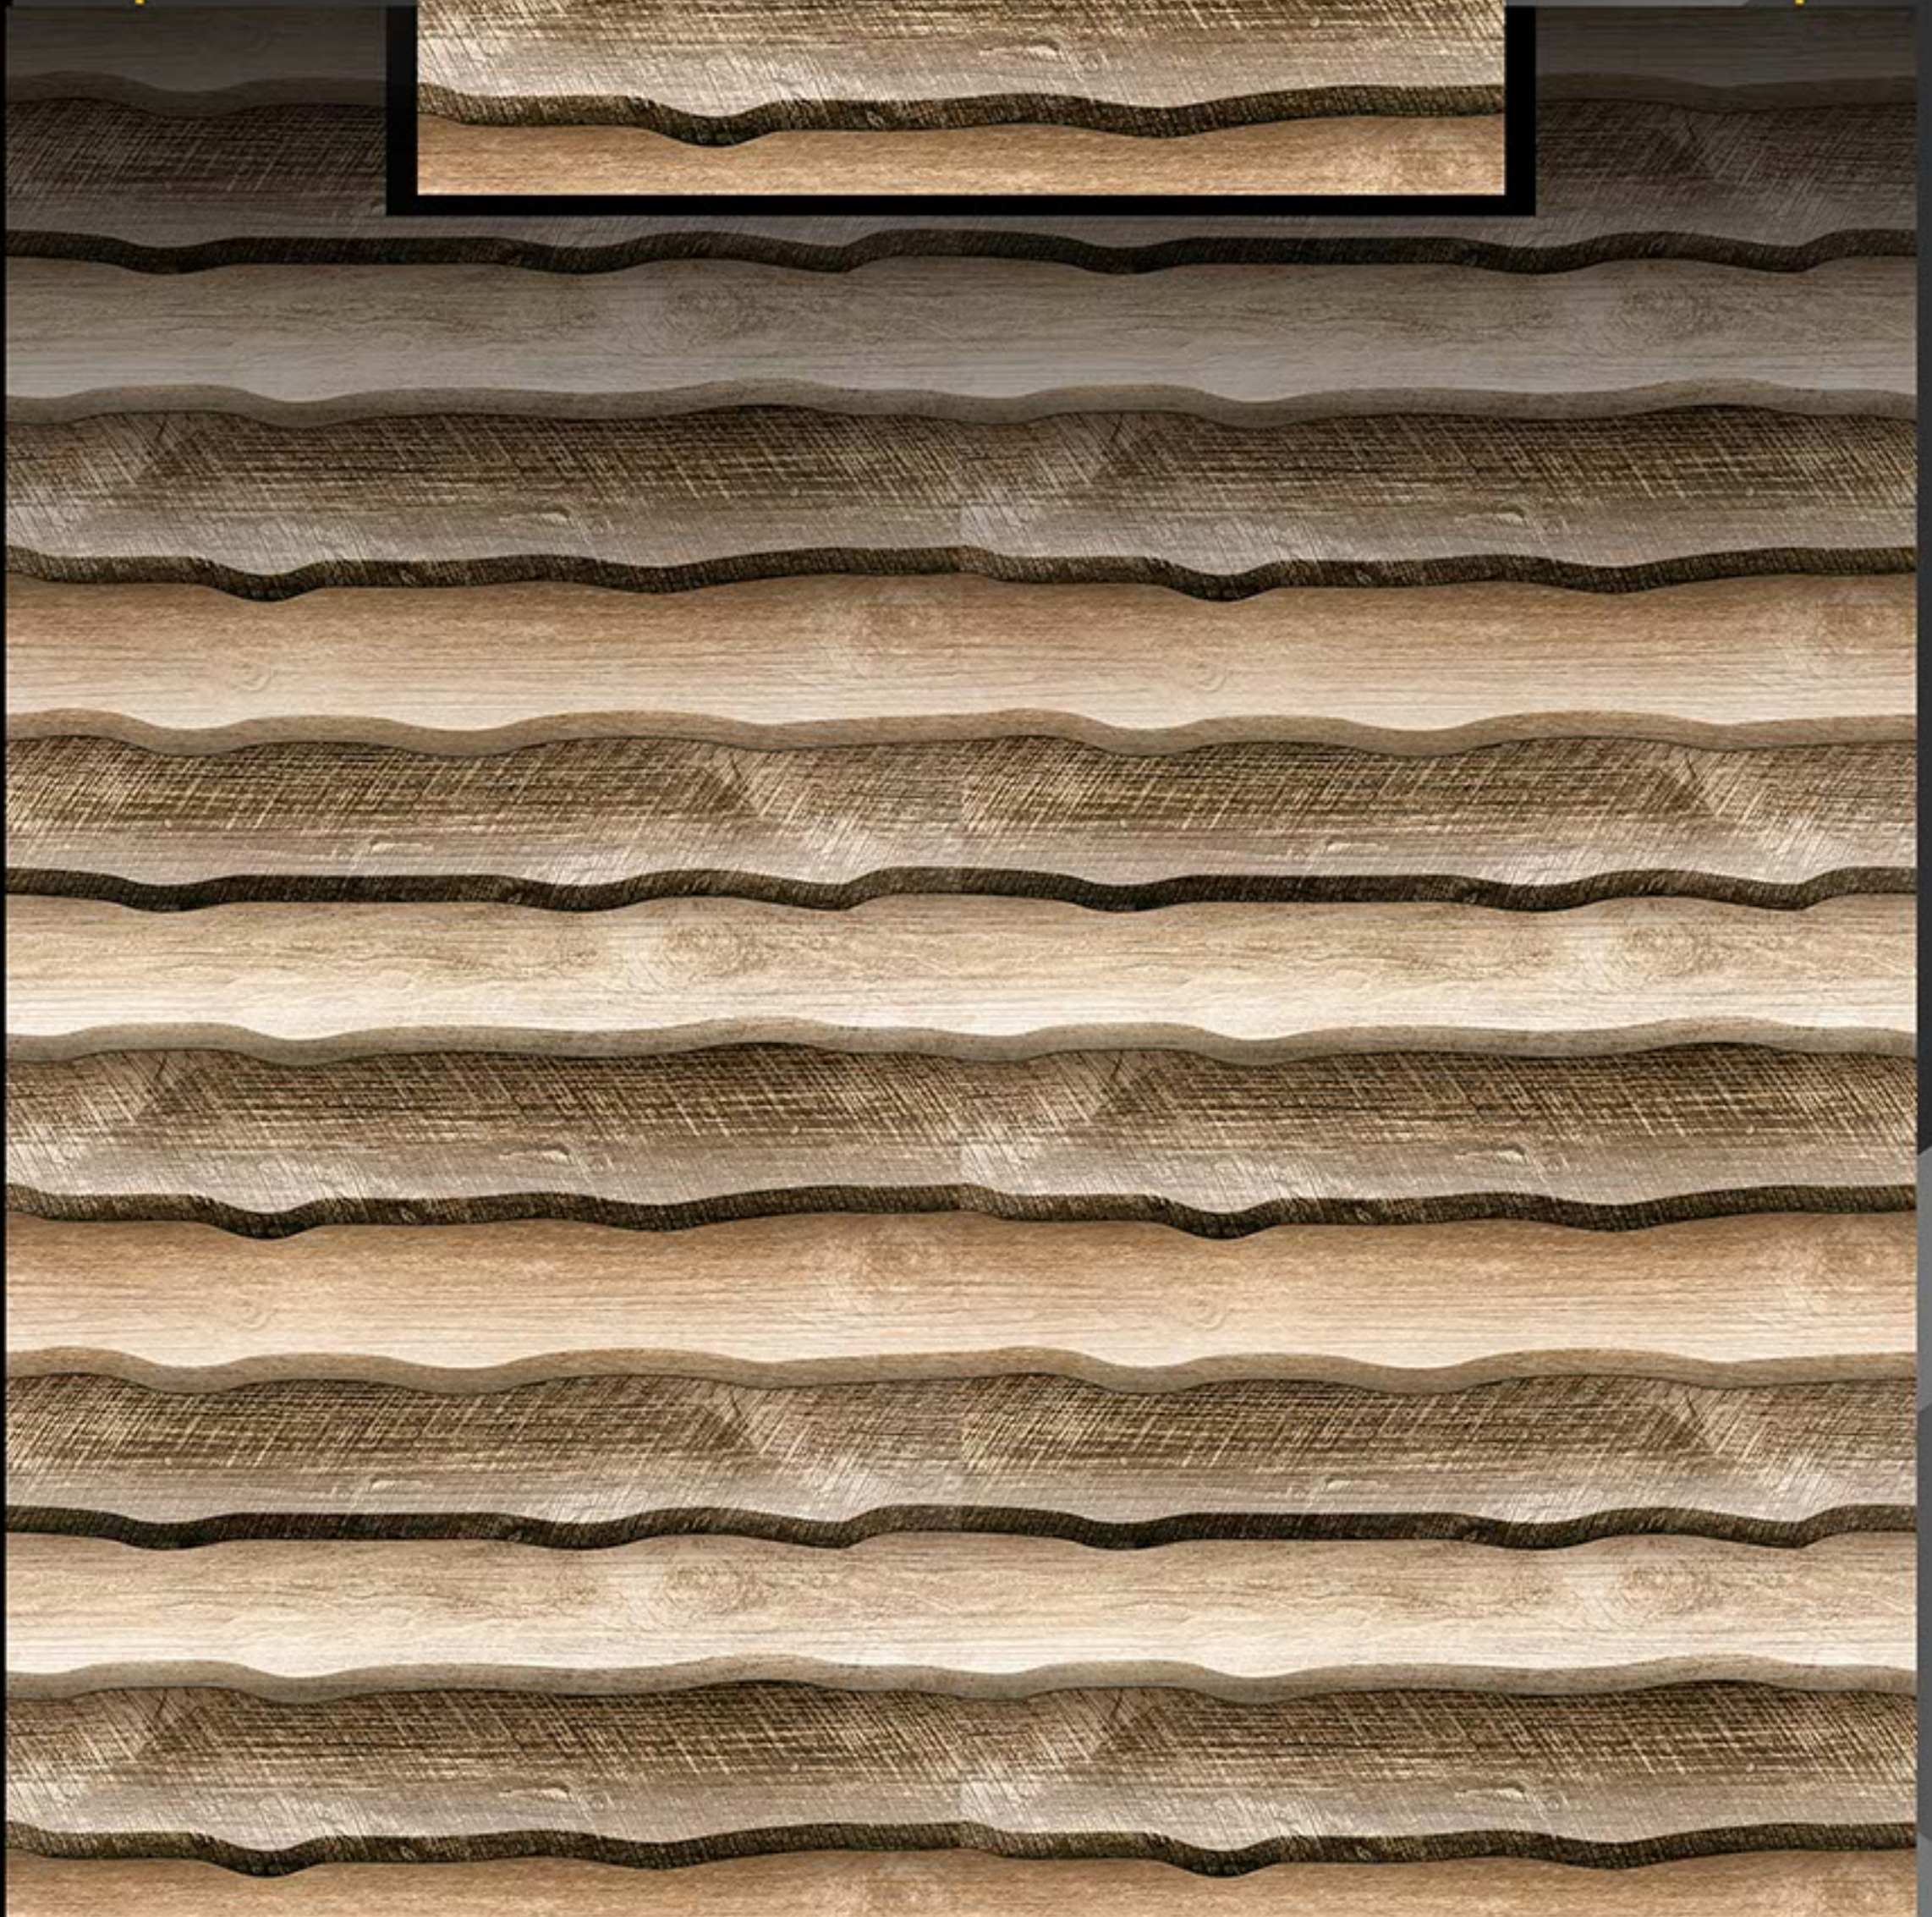

300x450 mm

DEGITAL WALL TILES

ELEVATION SERIES

D.N. 13030 - GLOSSY

D.N. 23030 - MATT

300x450 mm

DIGITAL WALL TILES

ELEVATION SERIES