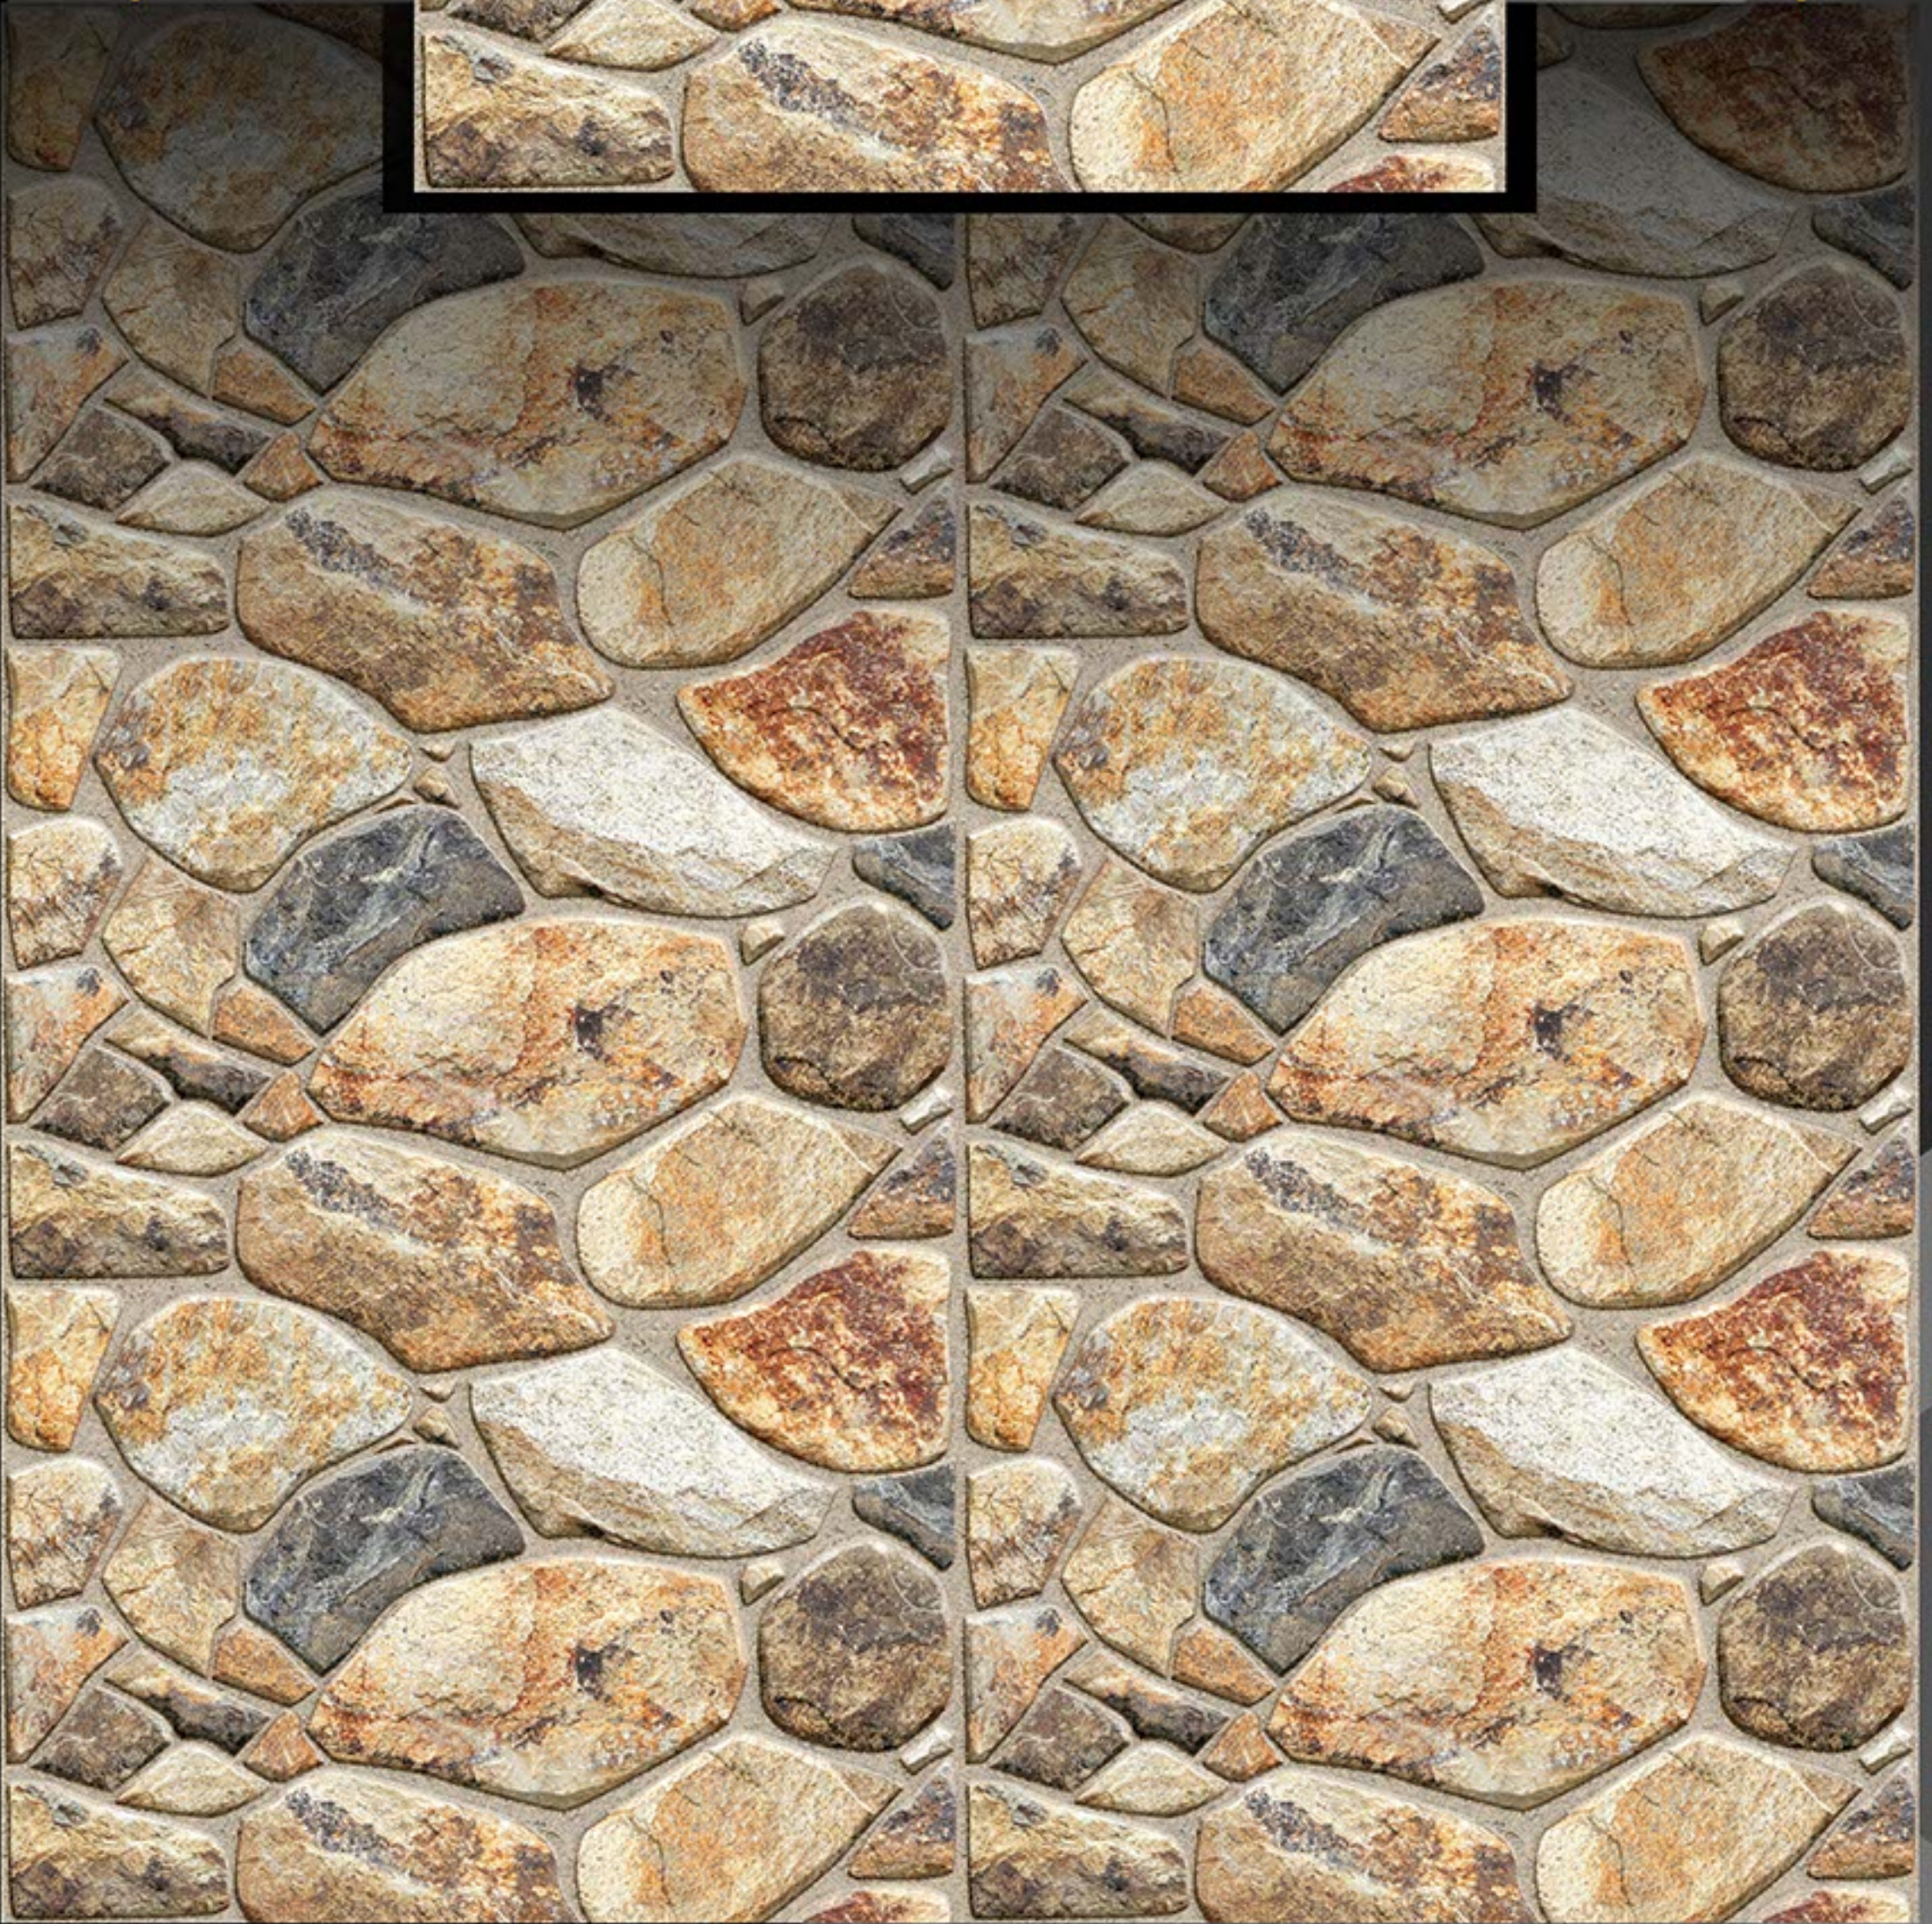

300x450 mm

DEGITAL WALL TILES

ELEVATION SERIES

D.N. 13102 - GLOSSY

D.N. 23102 - MATT