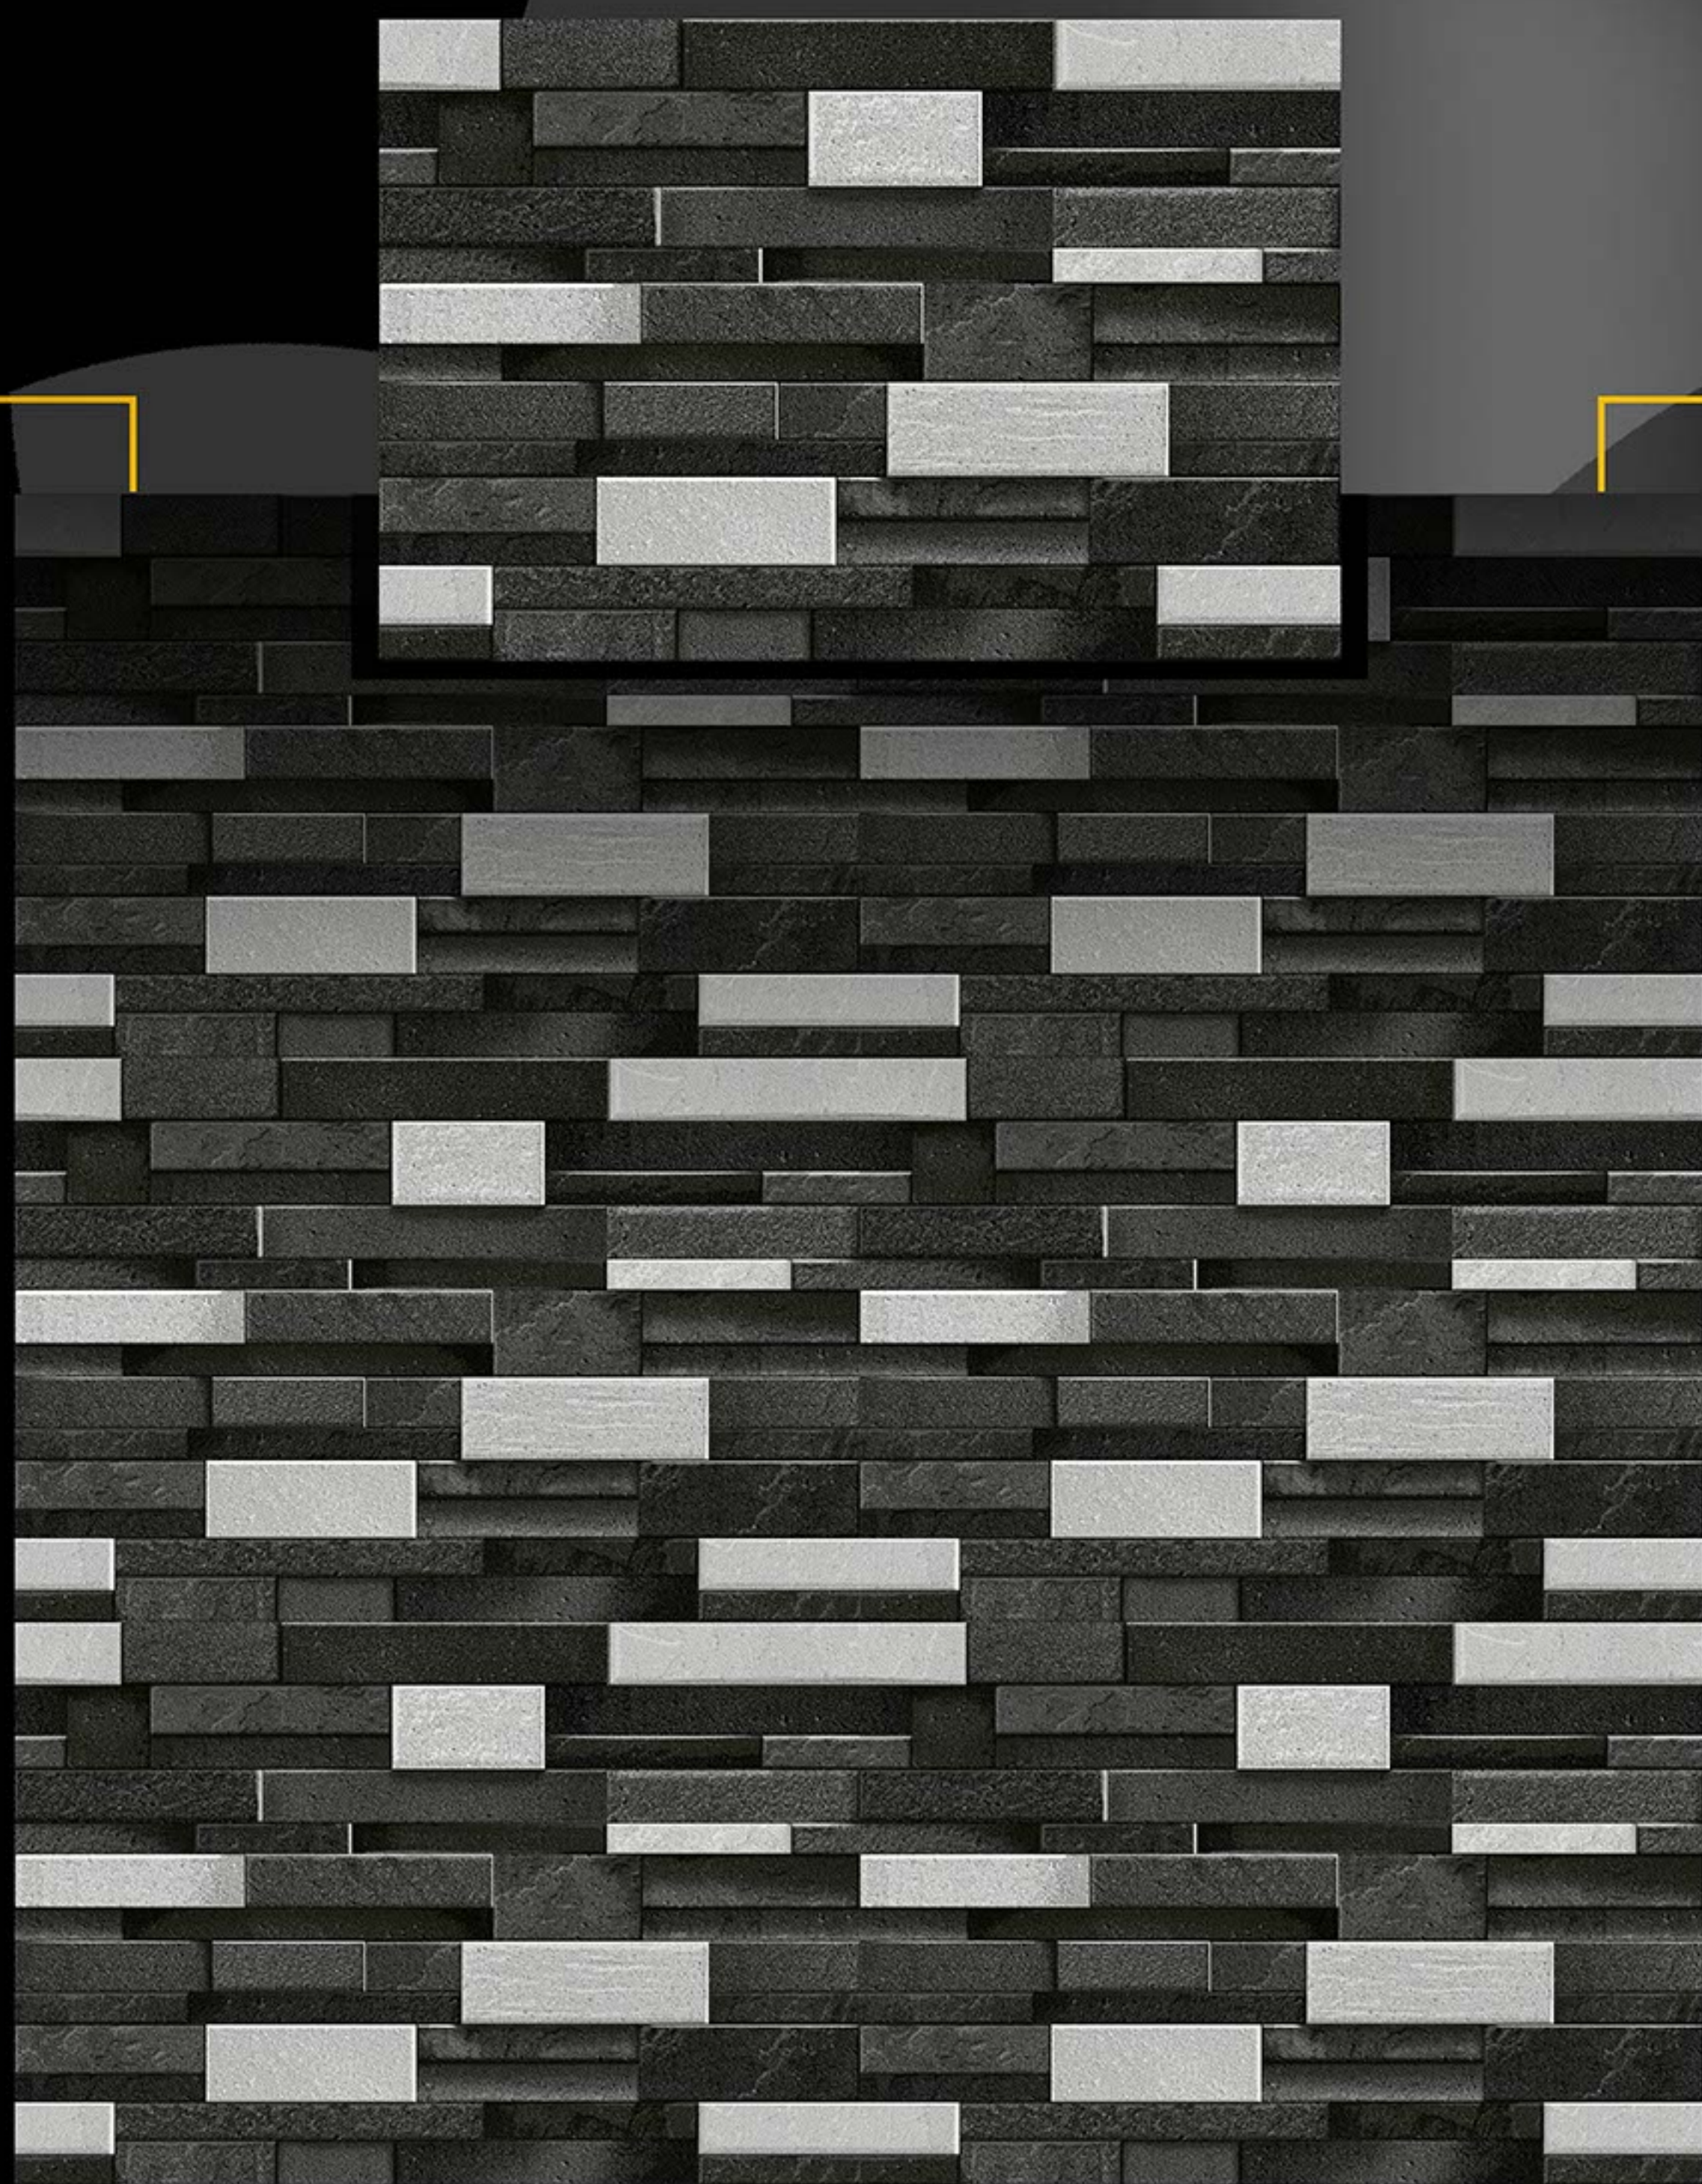

300x450 mm

DEGITAL WALL TILES

ELEVATION SERIES

D.N. 13062 - GLOSSY

D.N. 23062 - MATT