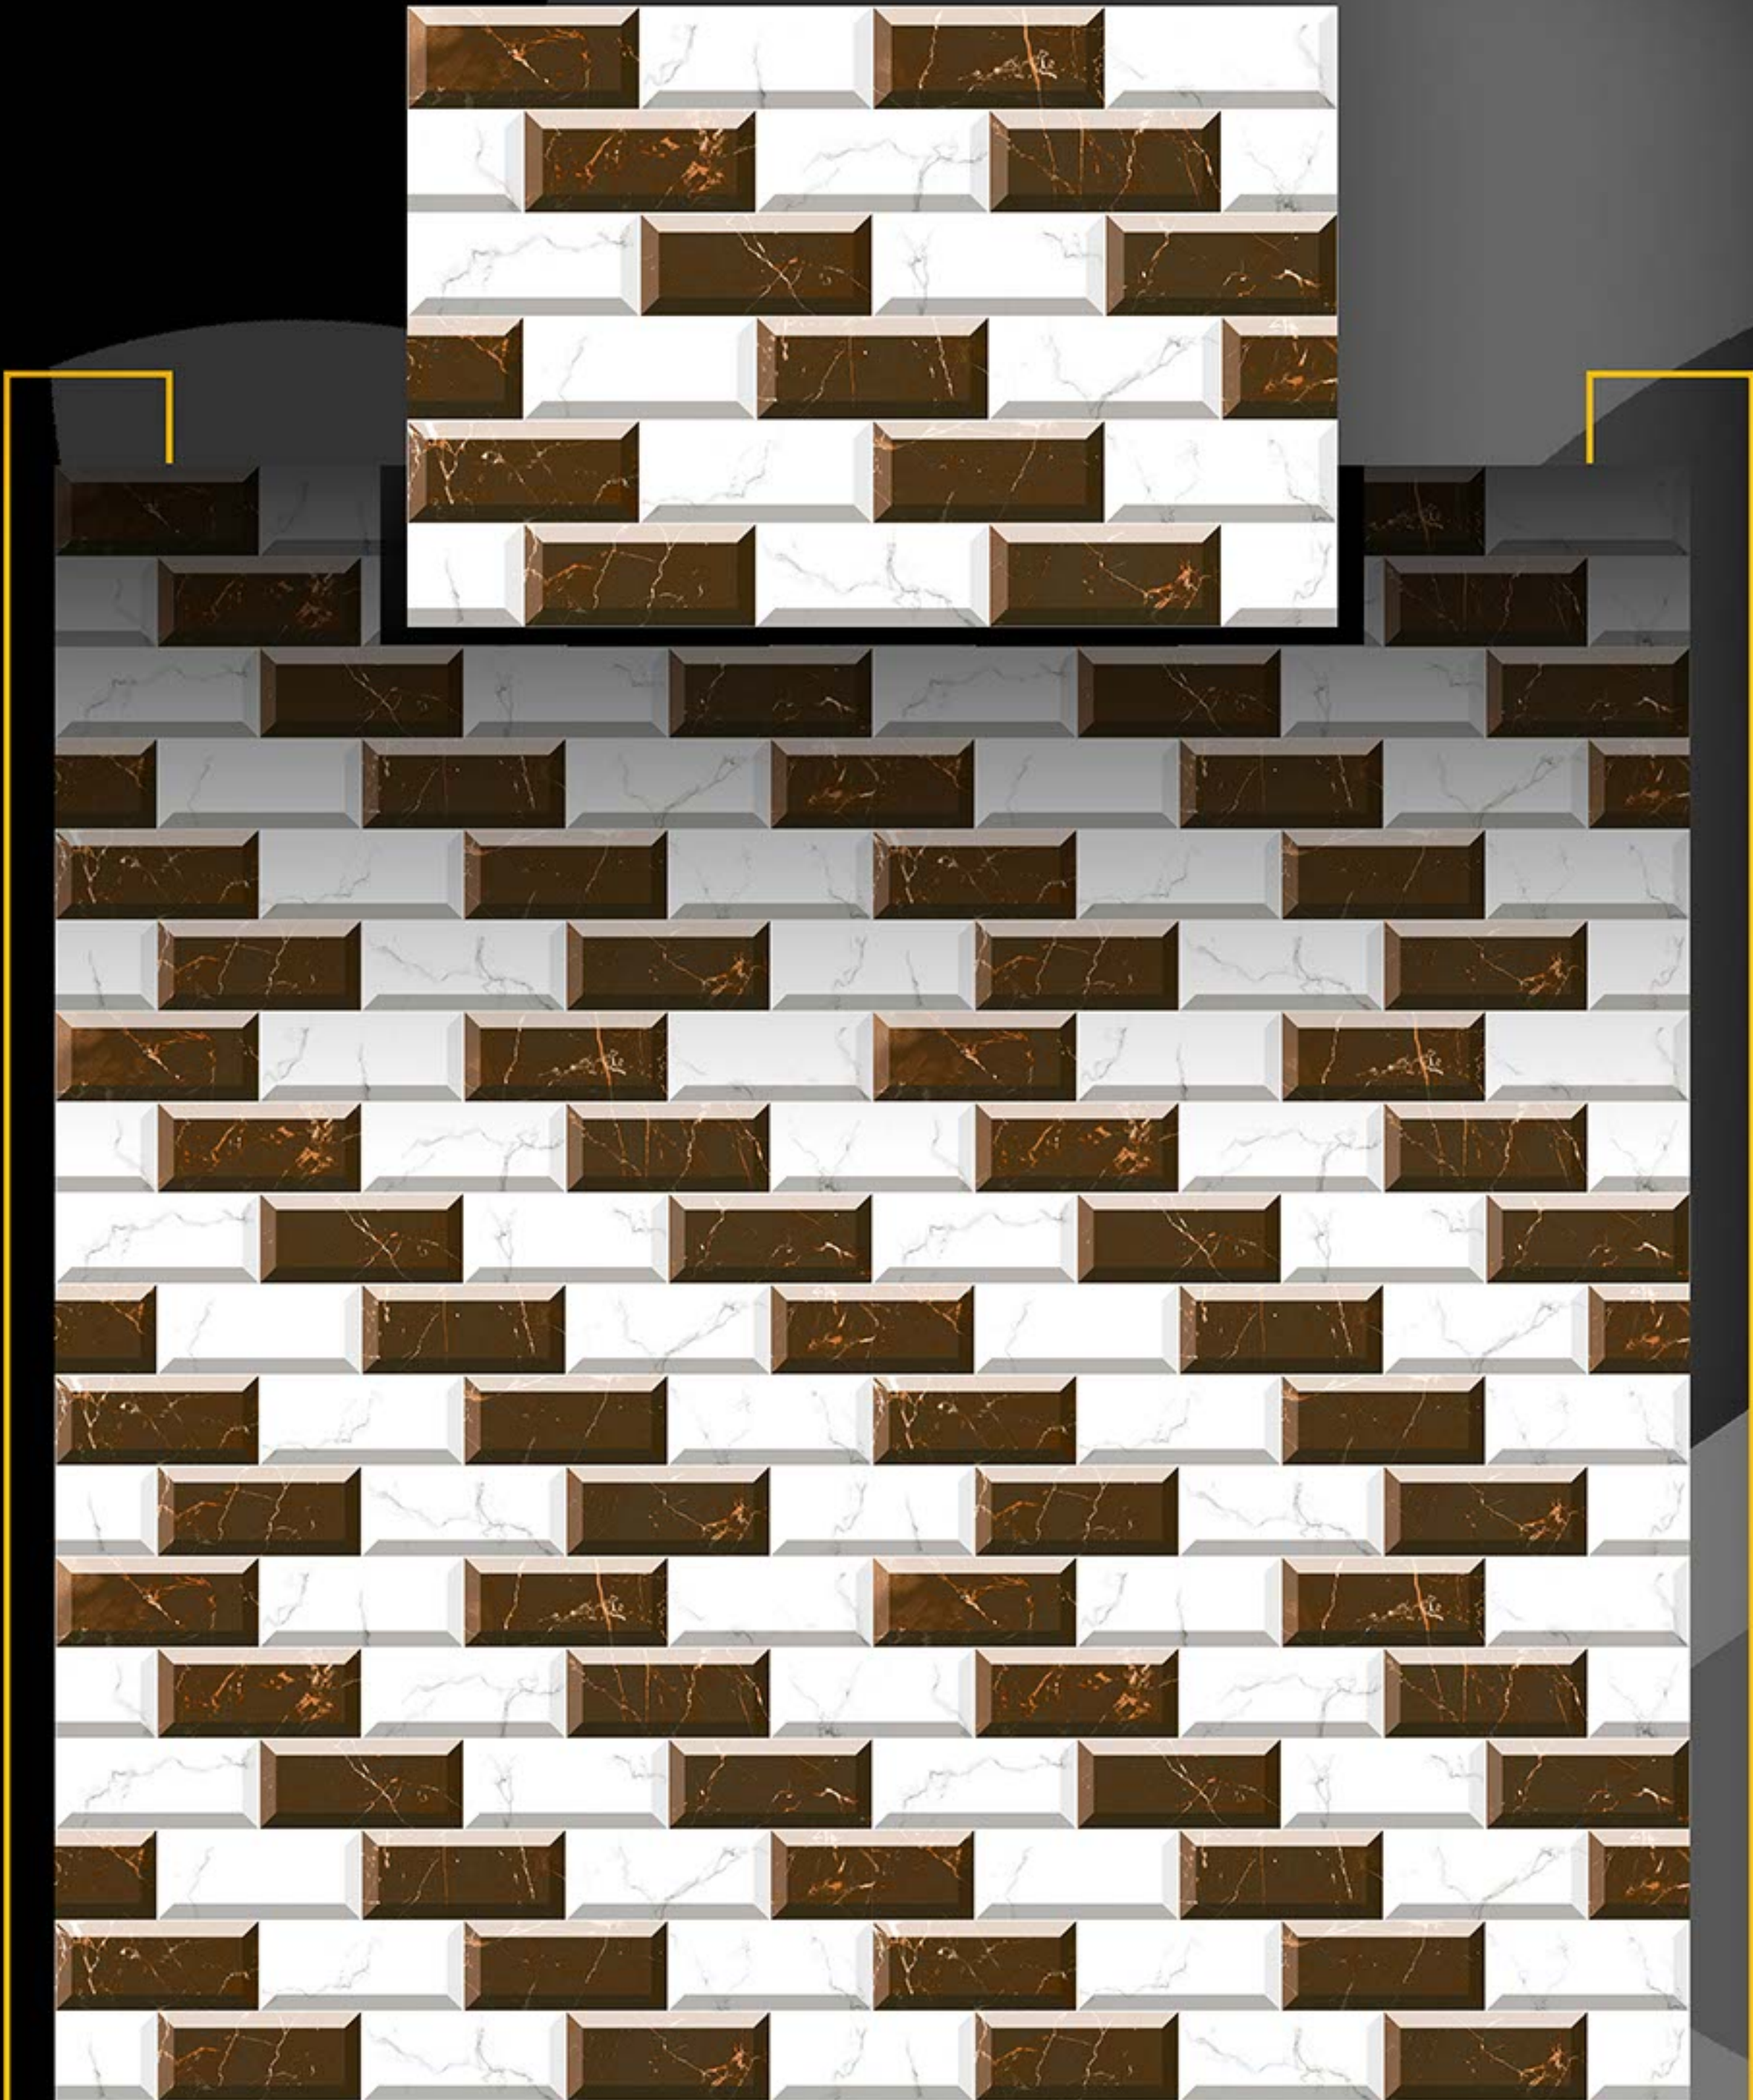

ELEVATION SERIES

PLAIN

D.N. 13119 - GLOSSY

D.N. 23119 - MATT

300x450 mm

DEGITAL WALL TILES

ELEVATION SERIES

D.N. 13120 - GLOSSY