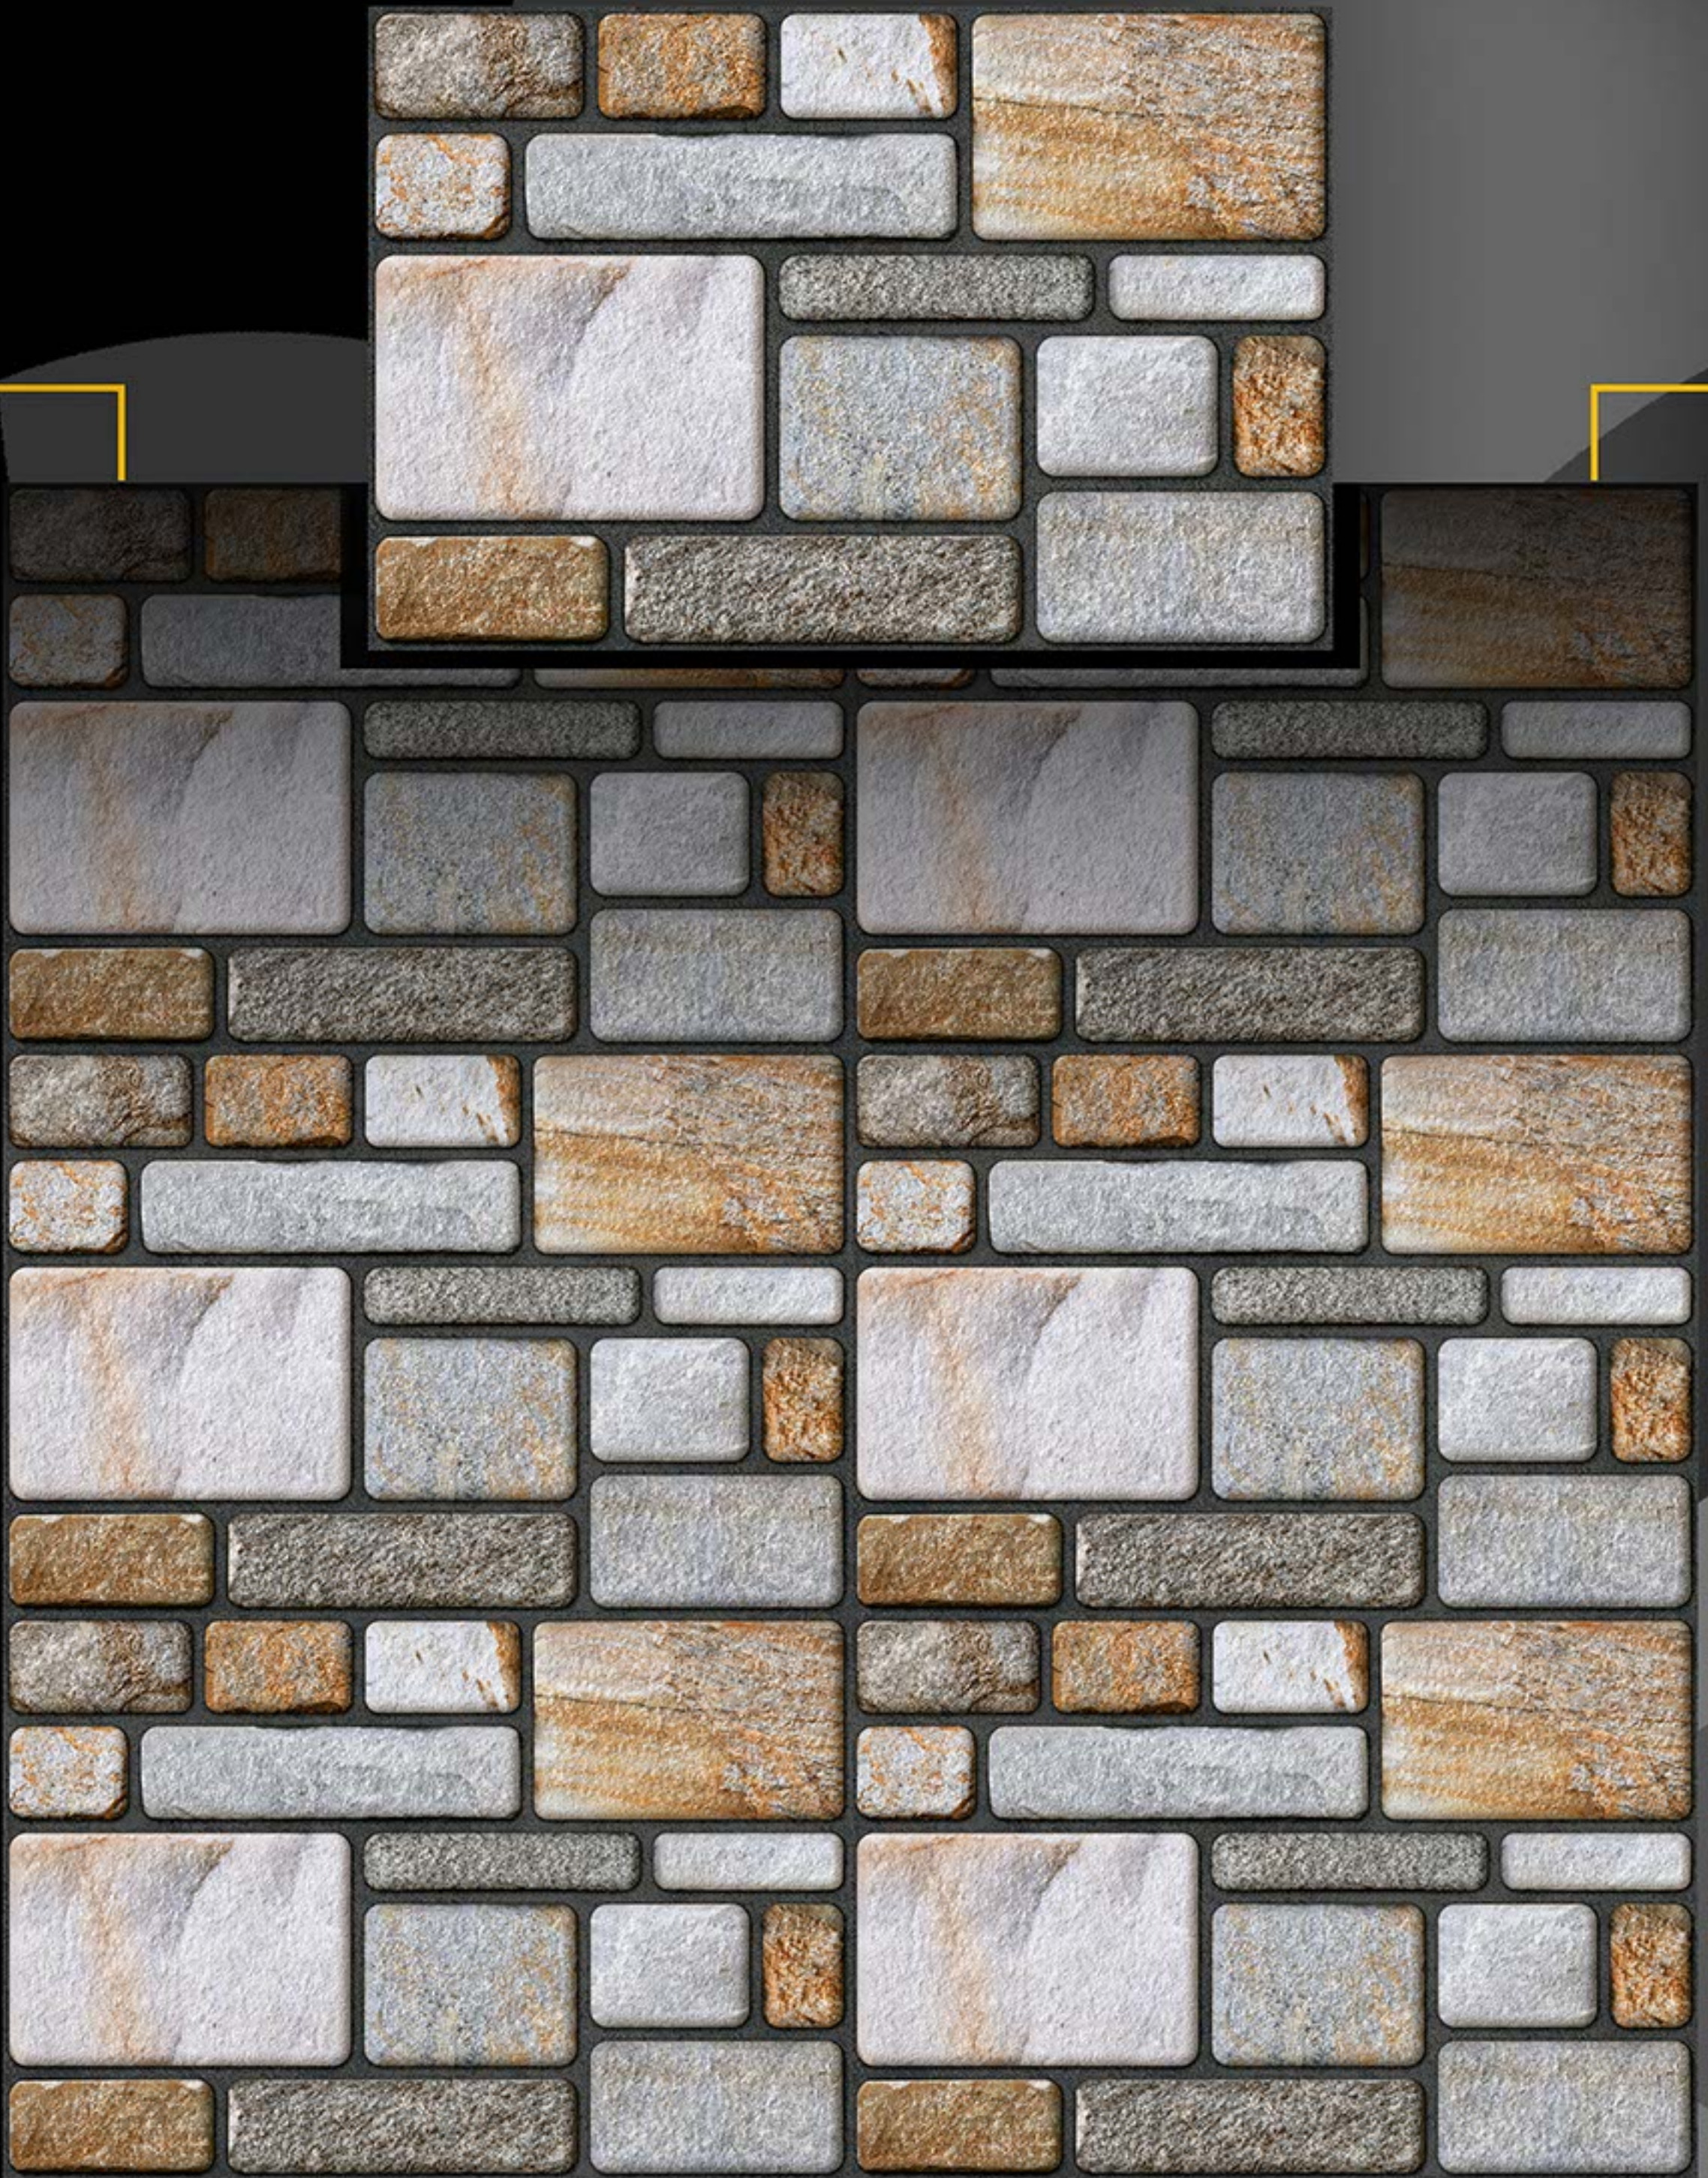

300x450 mm

DIGITAL WALL TILES

ELEVATION SERIES

D.N. 13084 - GLOSSY

D.N. 23084 - MATT