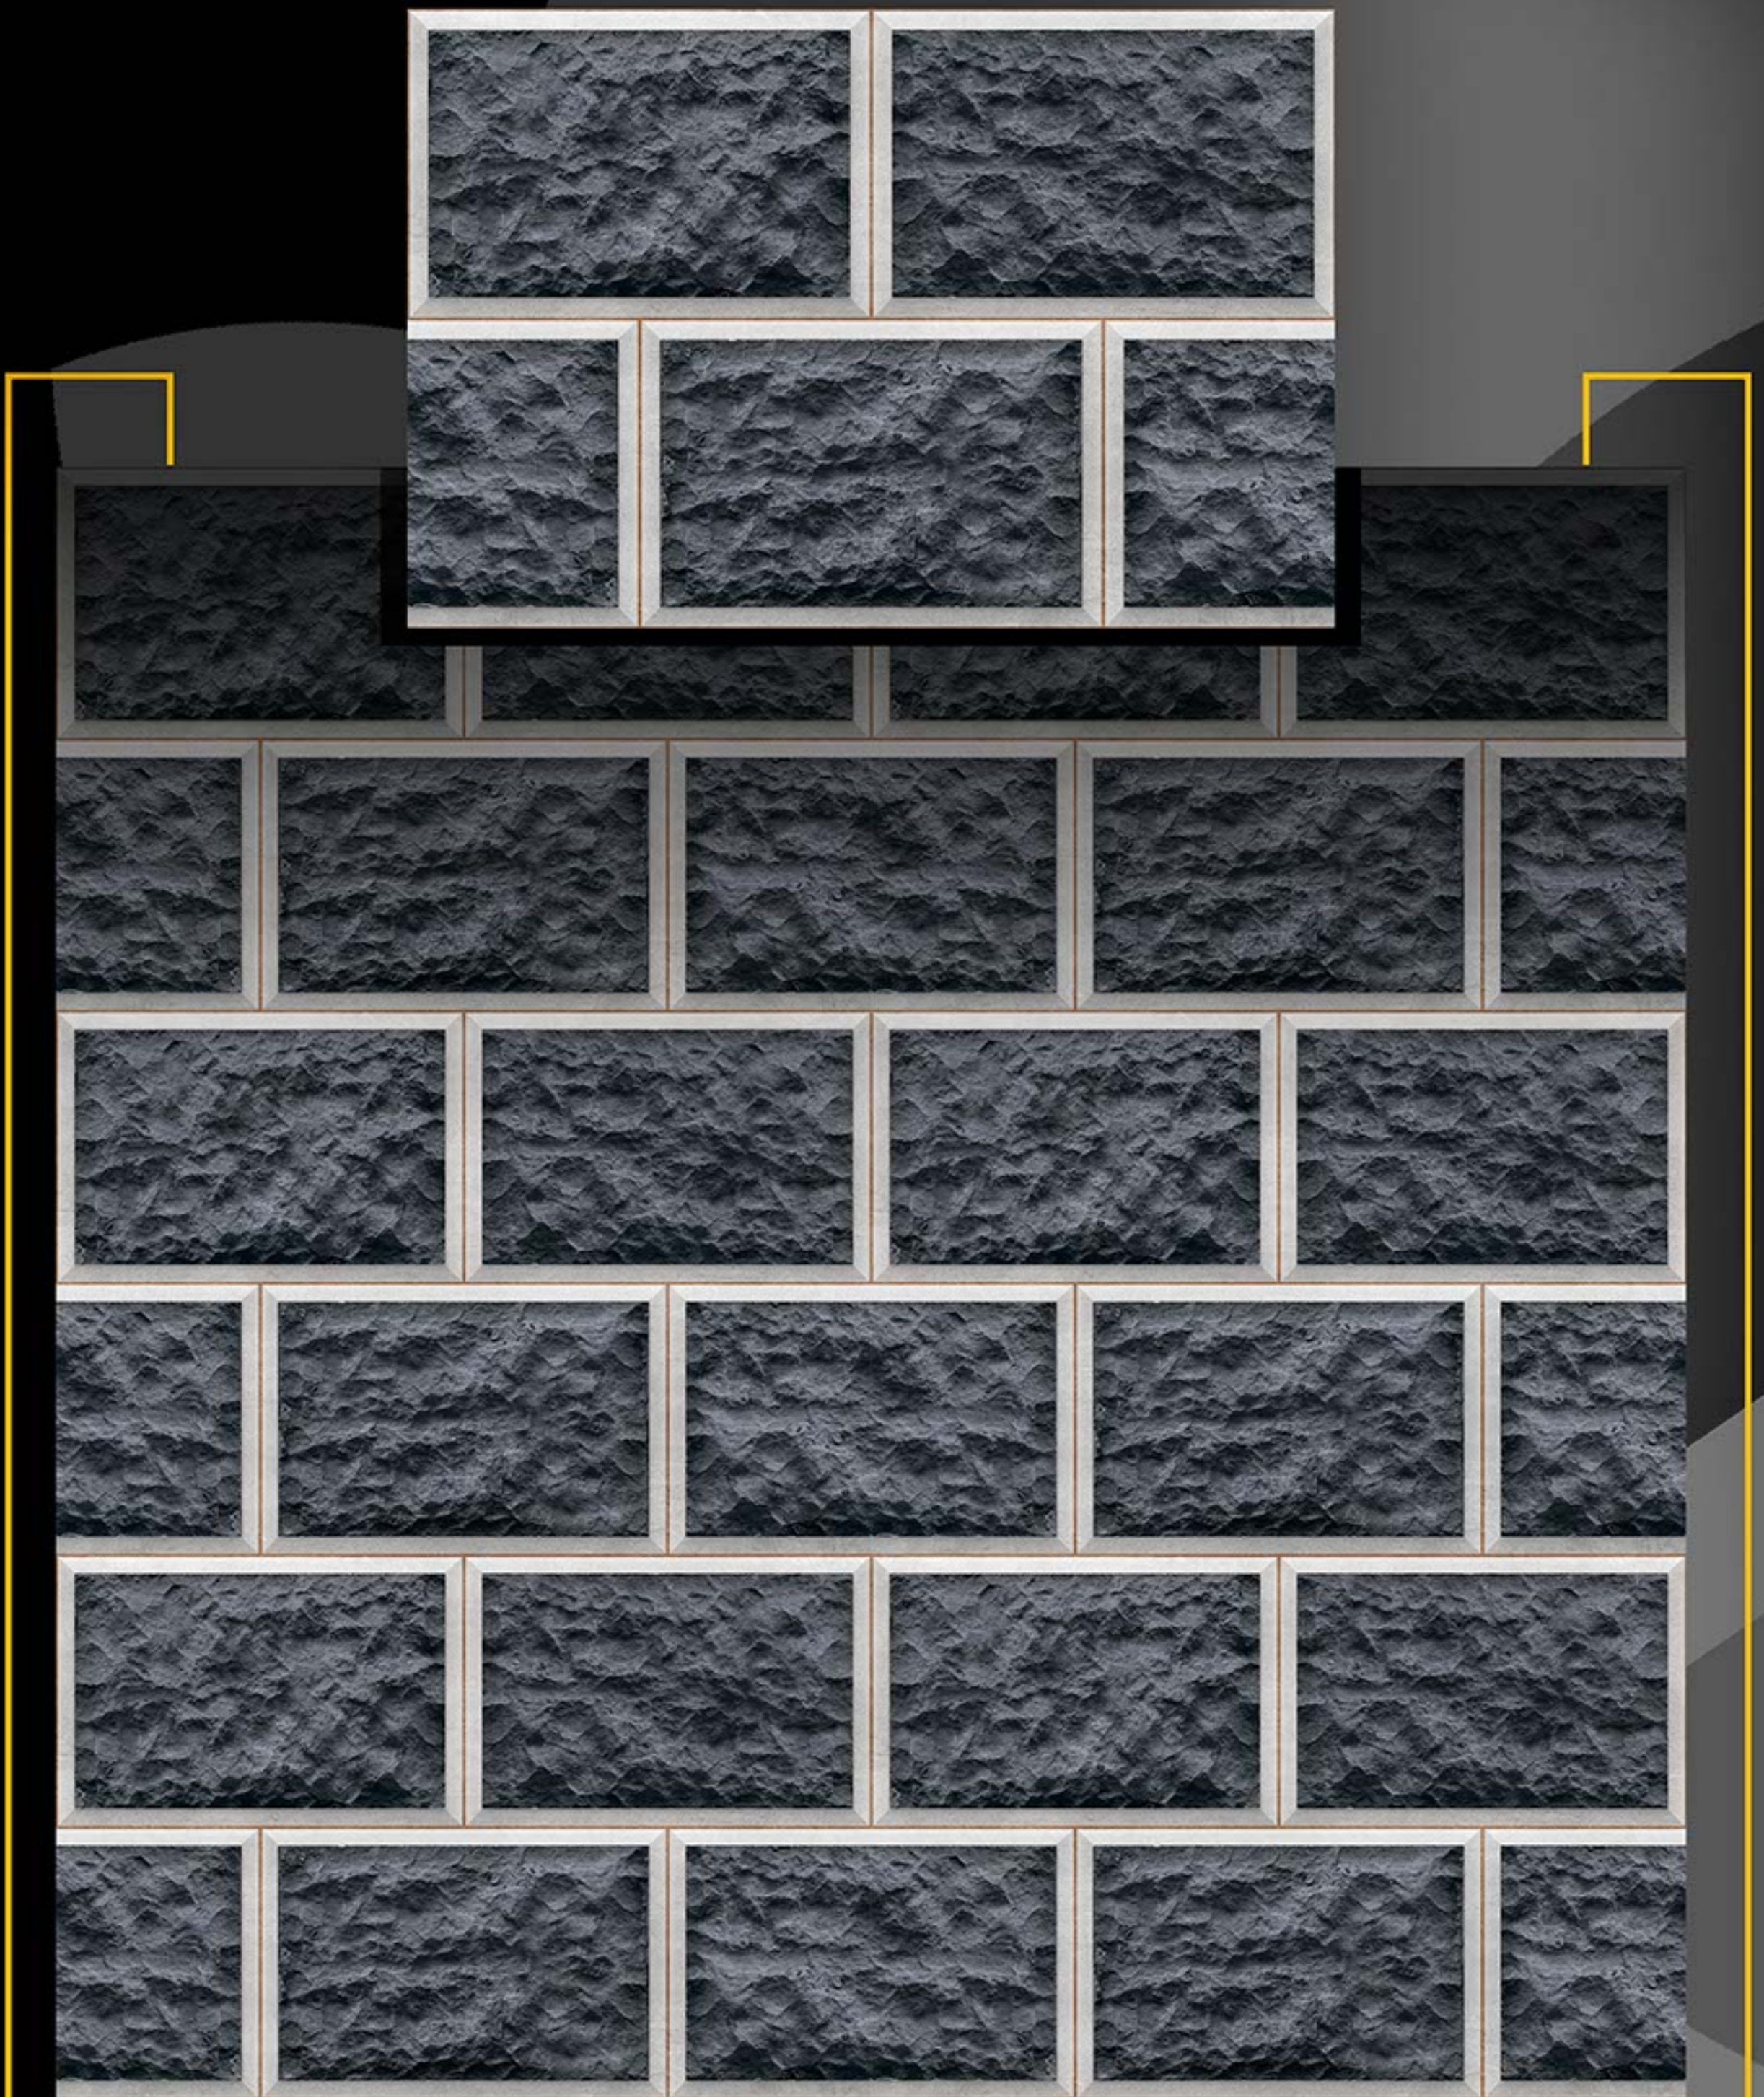

300x450 mm

DEGITAL WALL TILES

ELEVATION SERIES

D.N. 13005 - GLOSSY

D.N. 23005 - MATT

300x450 mm

DEGITAL WALL TILES

ELEVATION SERIES