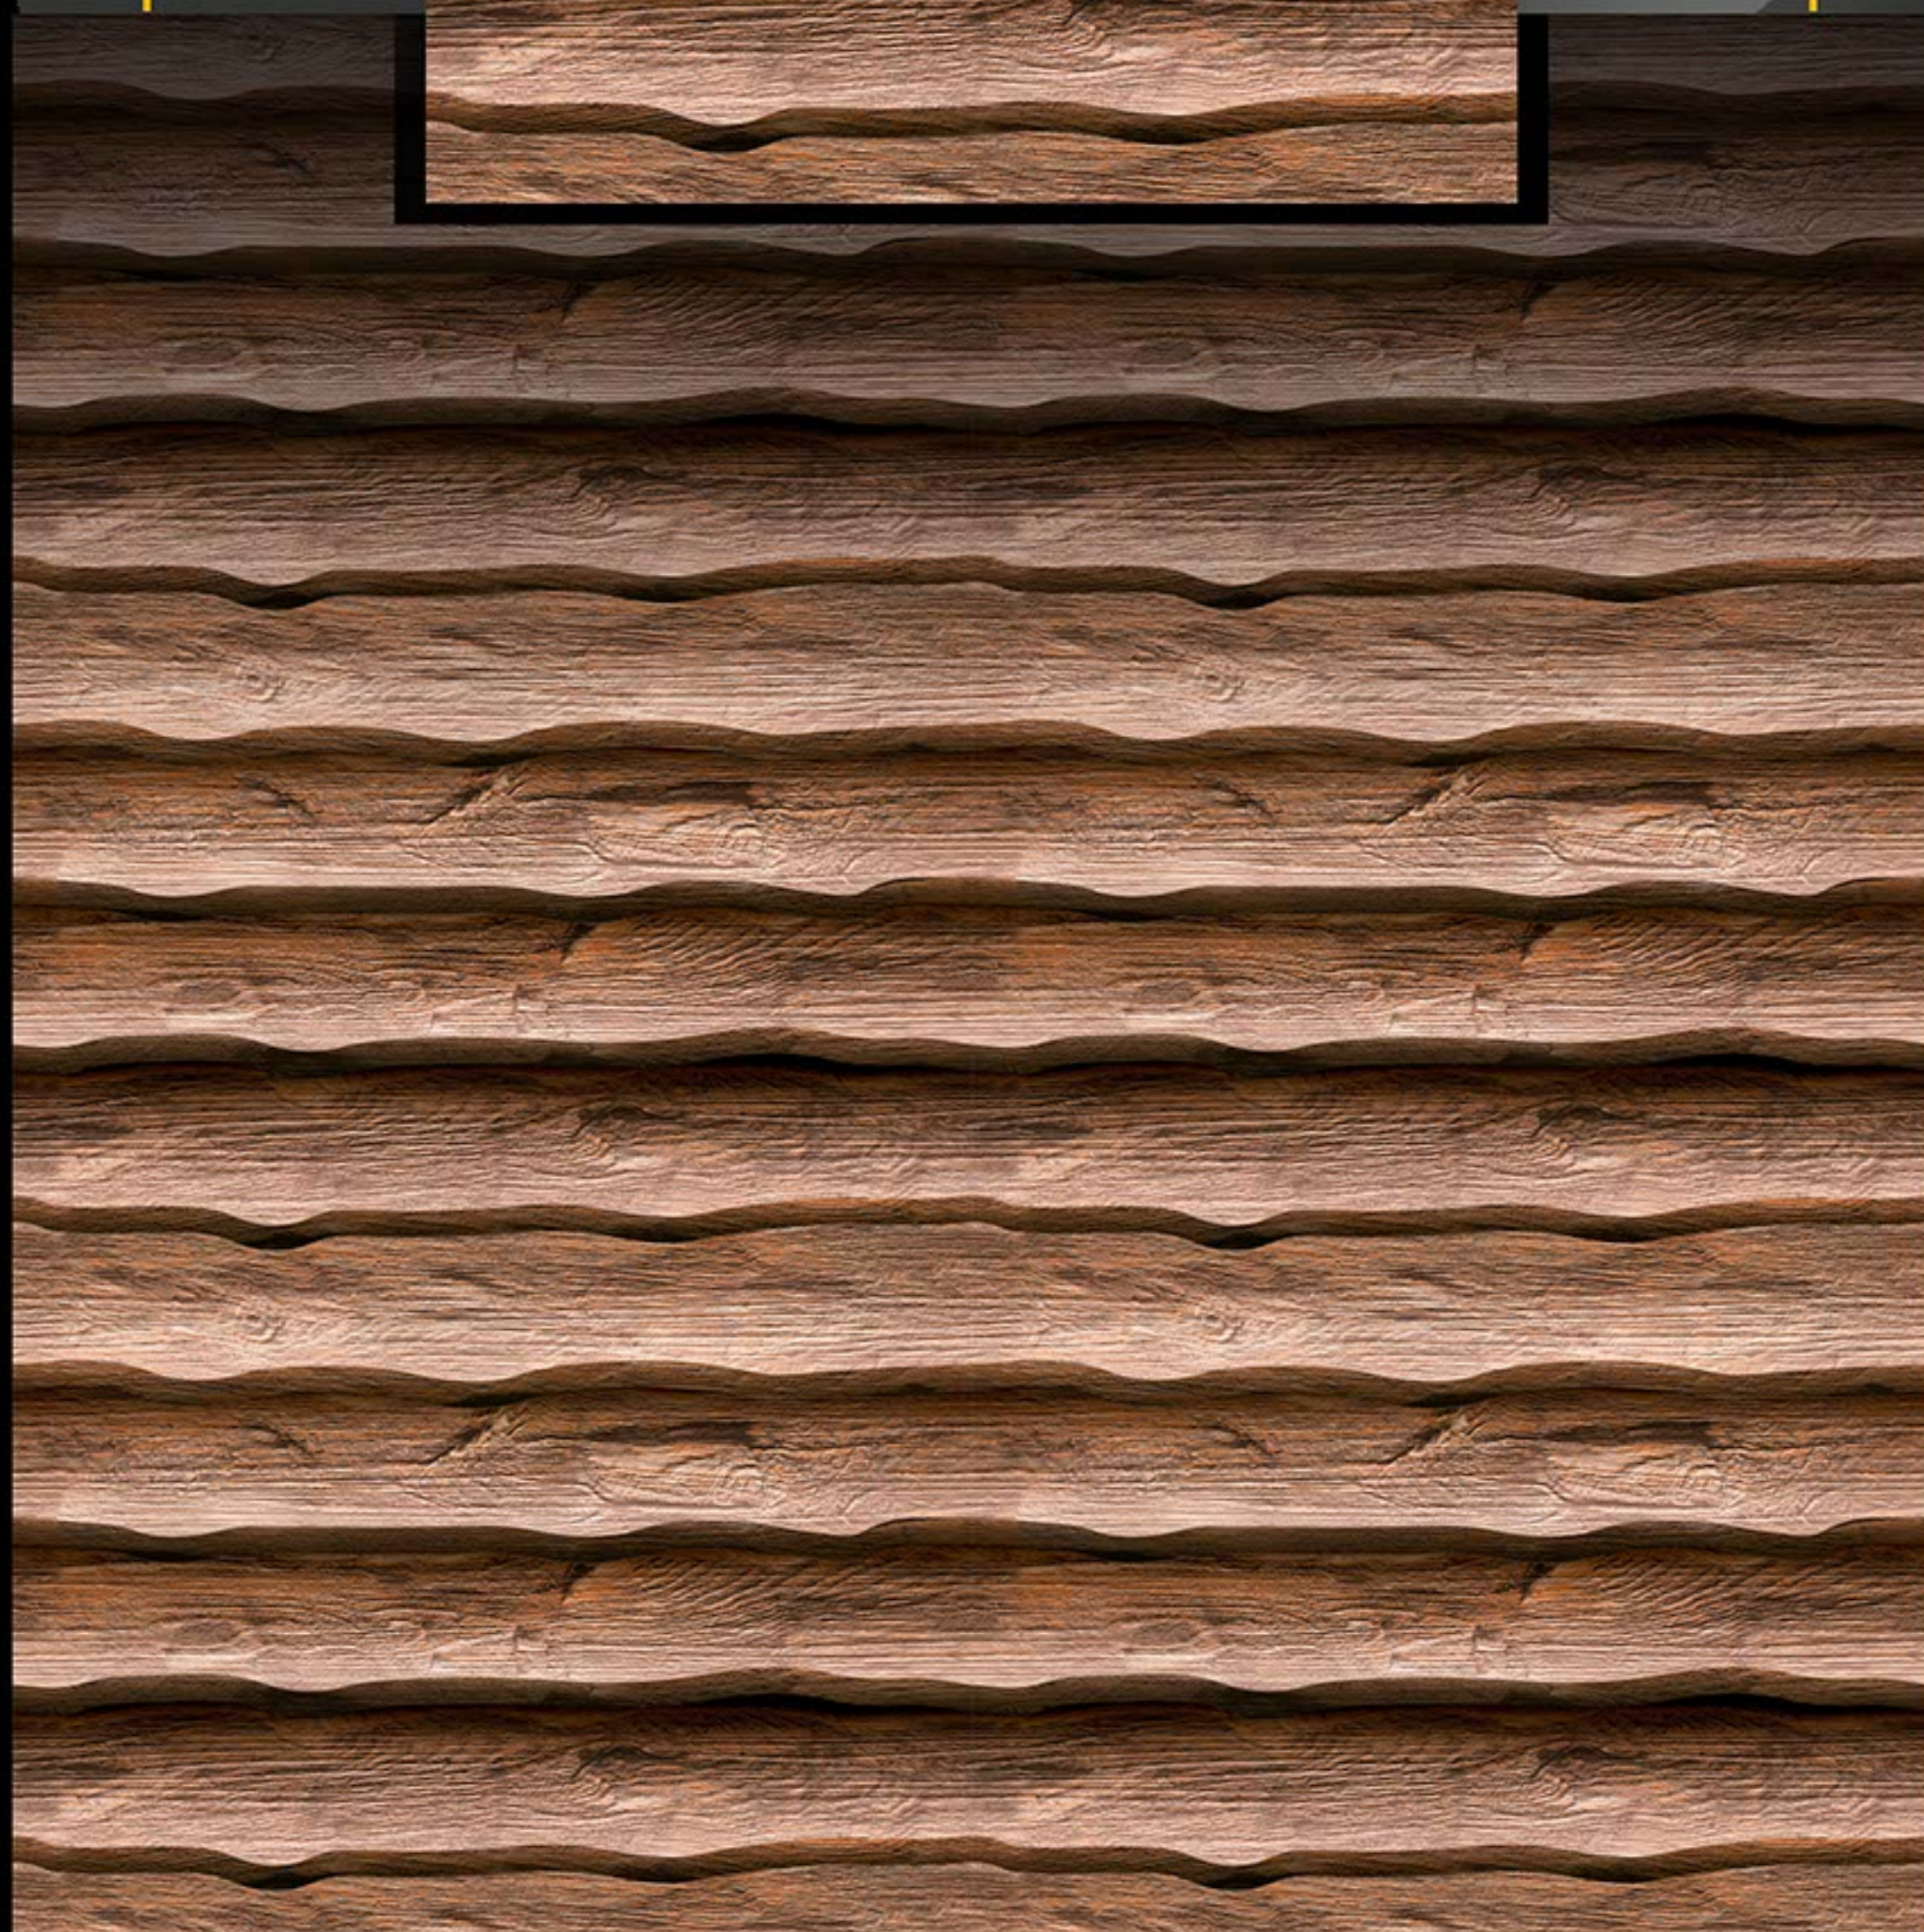

300x450 mm

DIGITAL WALL TILES

ELEVATION SERIES

D.N. 13028 - GLOSSY

D.N. 23028 - MATT