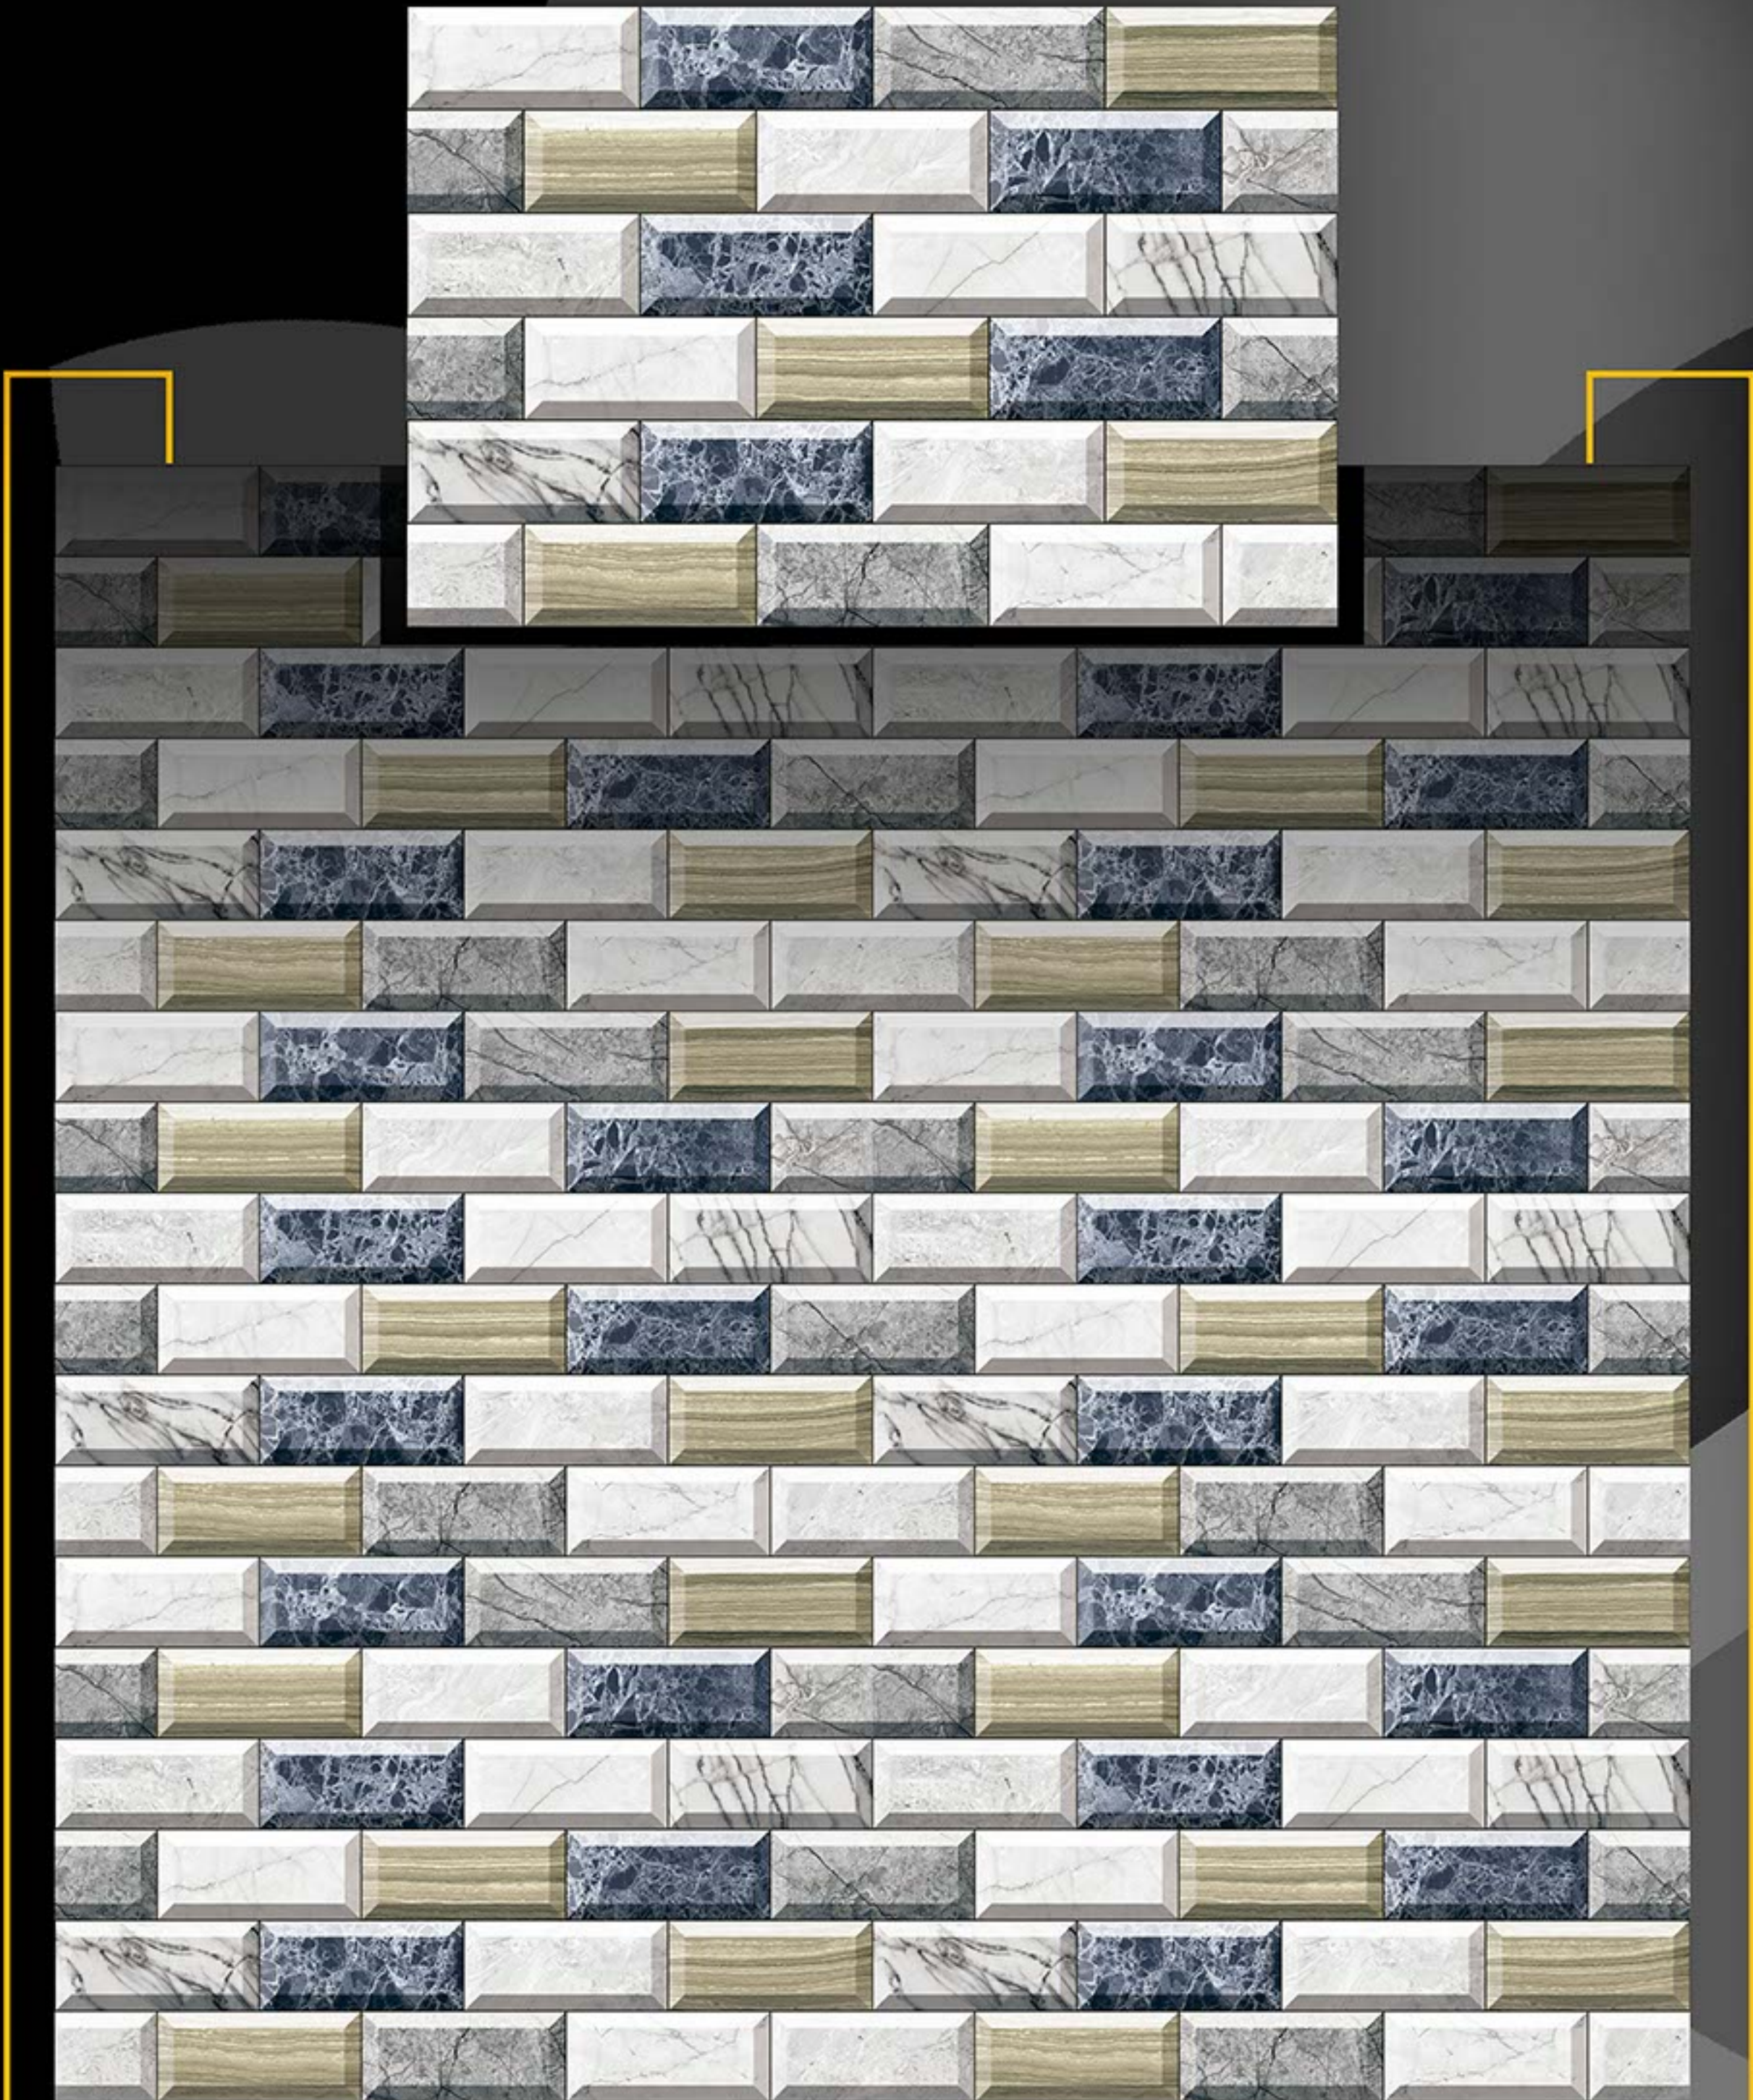

DIGITAL WALL TILES

ELEVATION SERIES

D.N. 13116 - GLOSSY

D.N. 23116 - MATT

300x450 mm

DEGITAL WALL TILES

ELEVATION SERIES

D.N. 13117 - GLOSSY