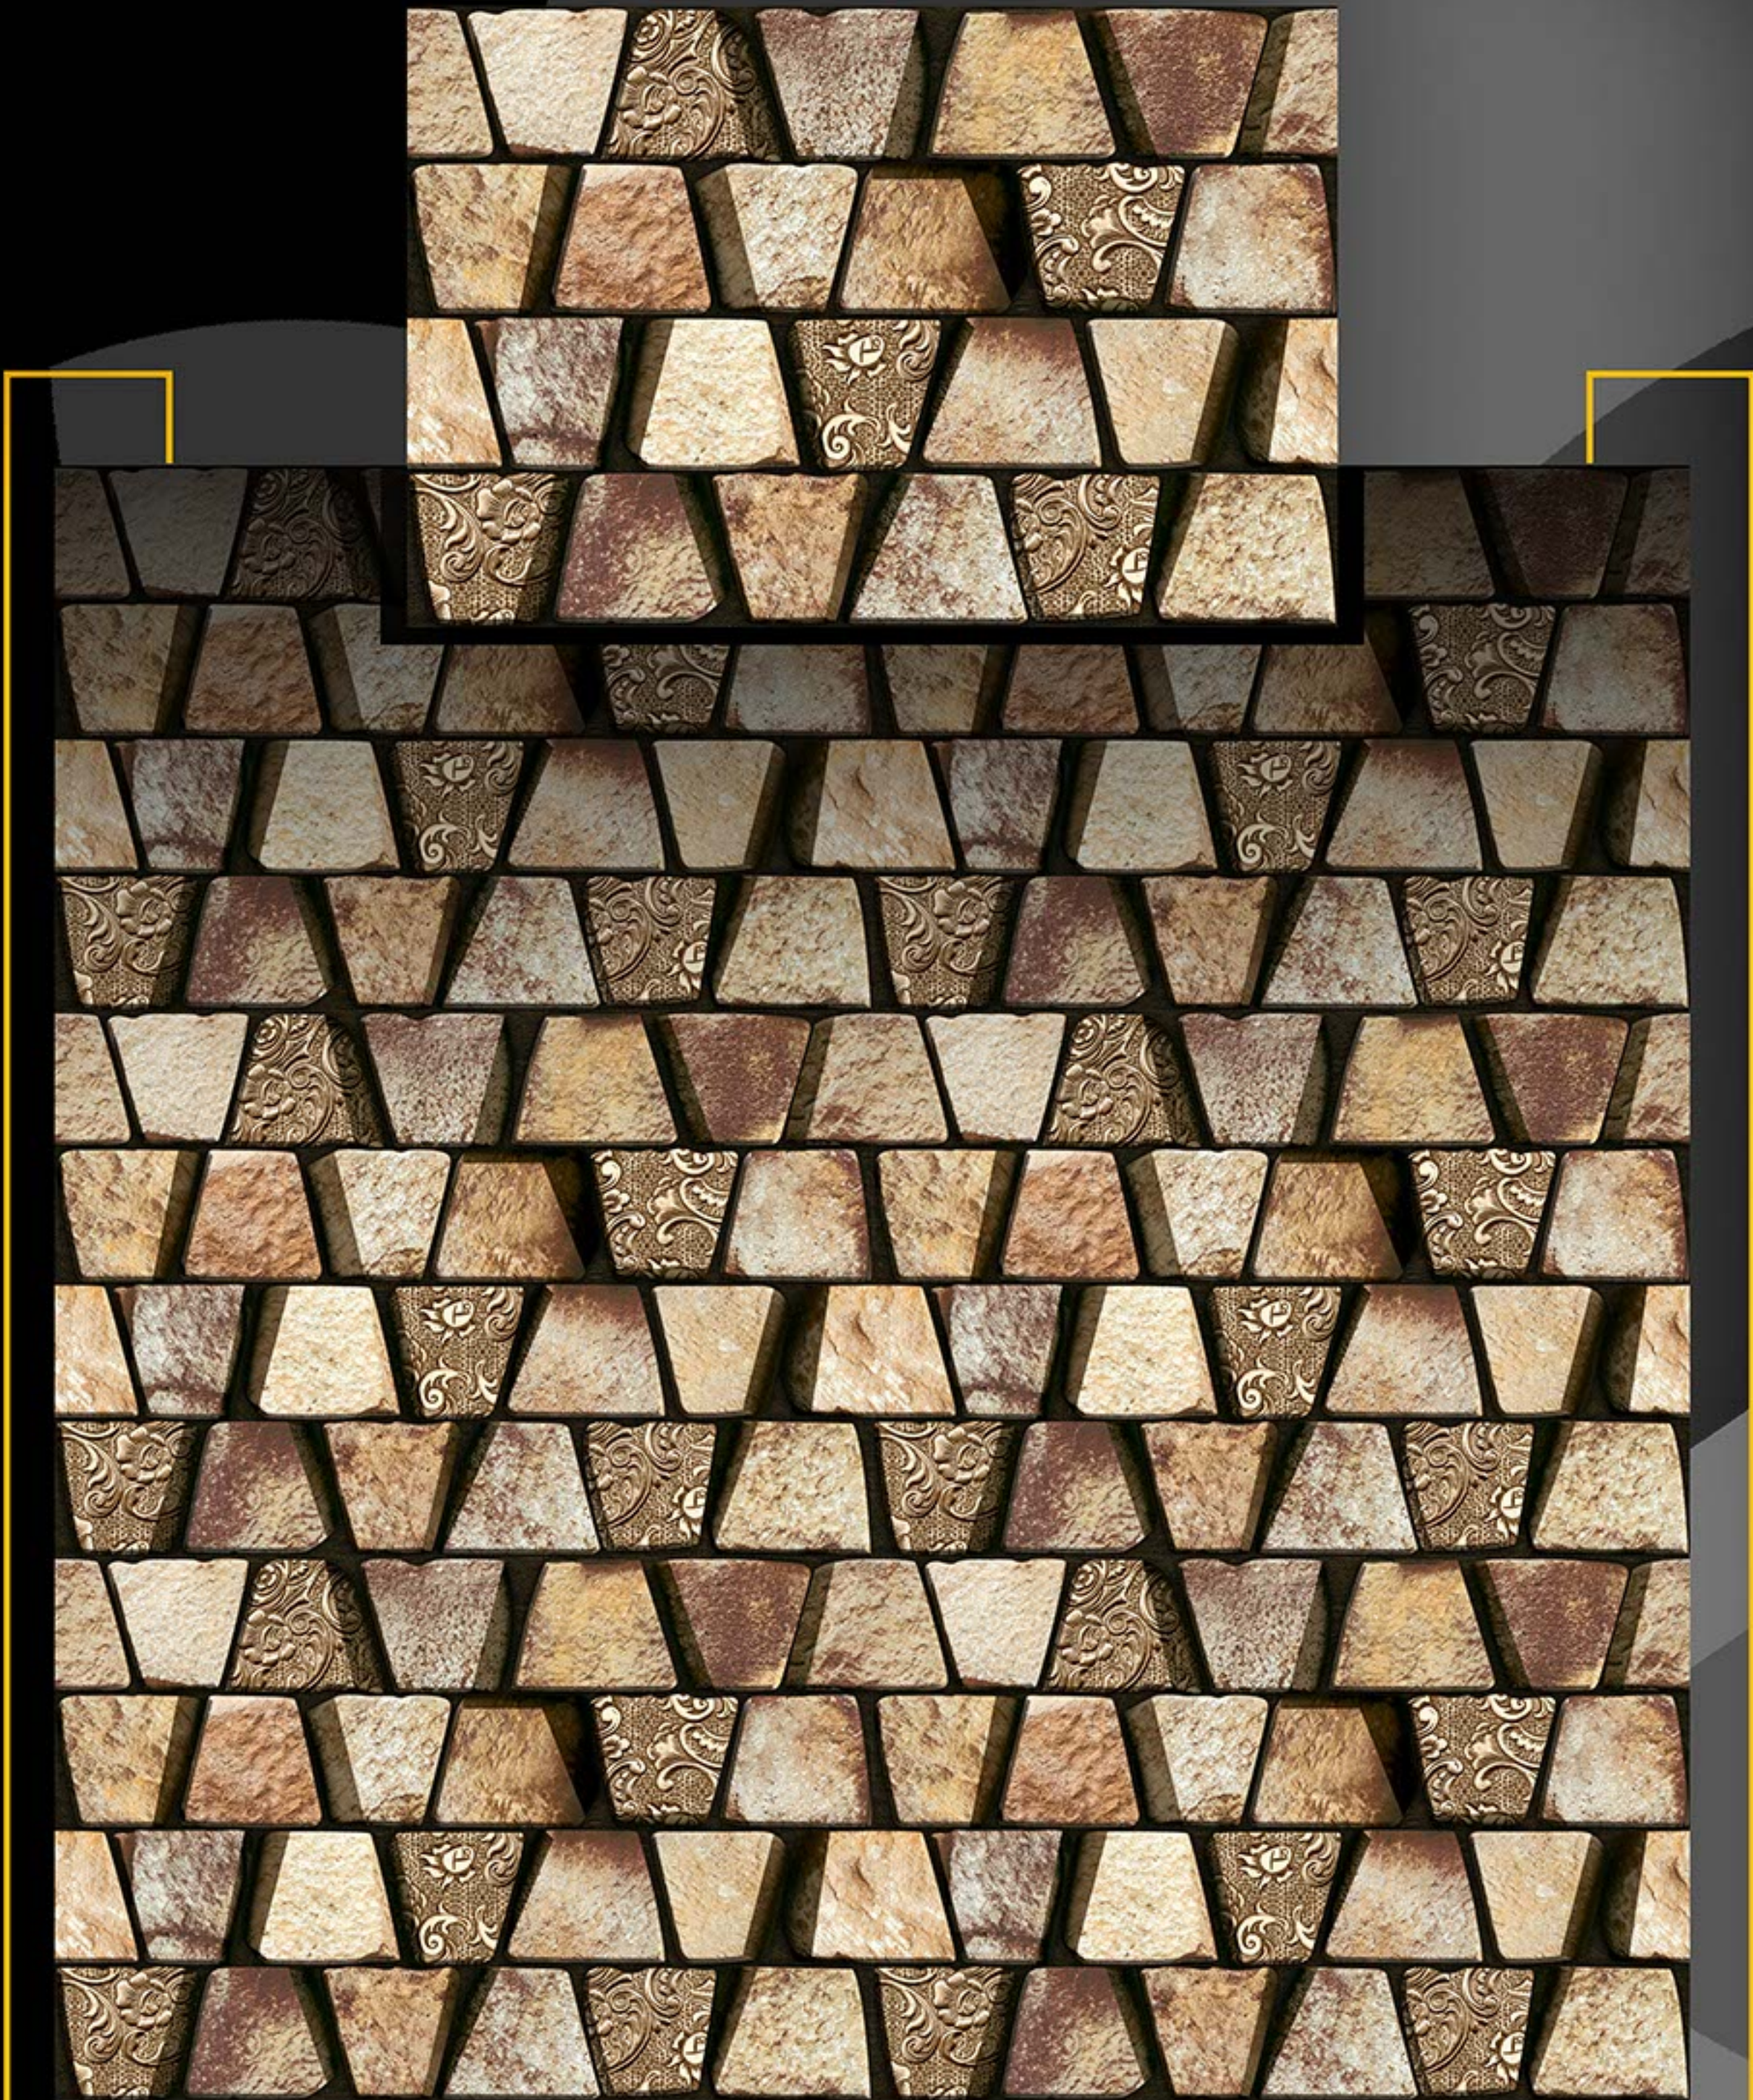

300x450 mm

DIGITAL WALL TILES

ELEVATION SERIES

D.N. 13108 - GLOSSY

D.N. 23108 - MATT