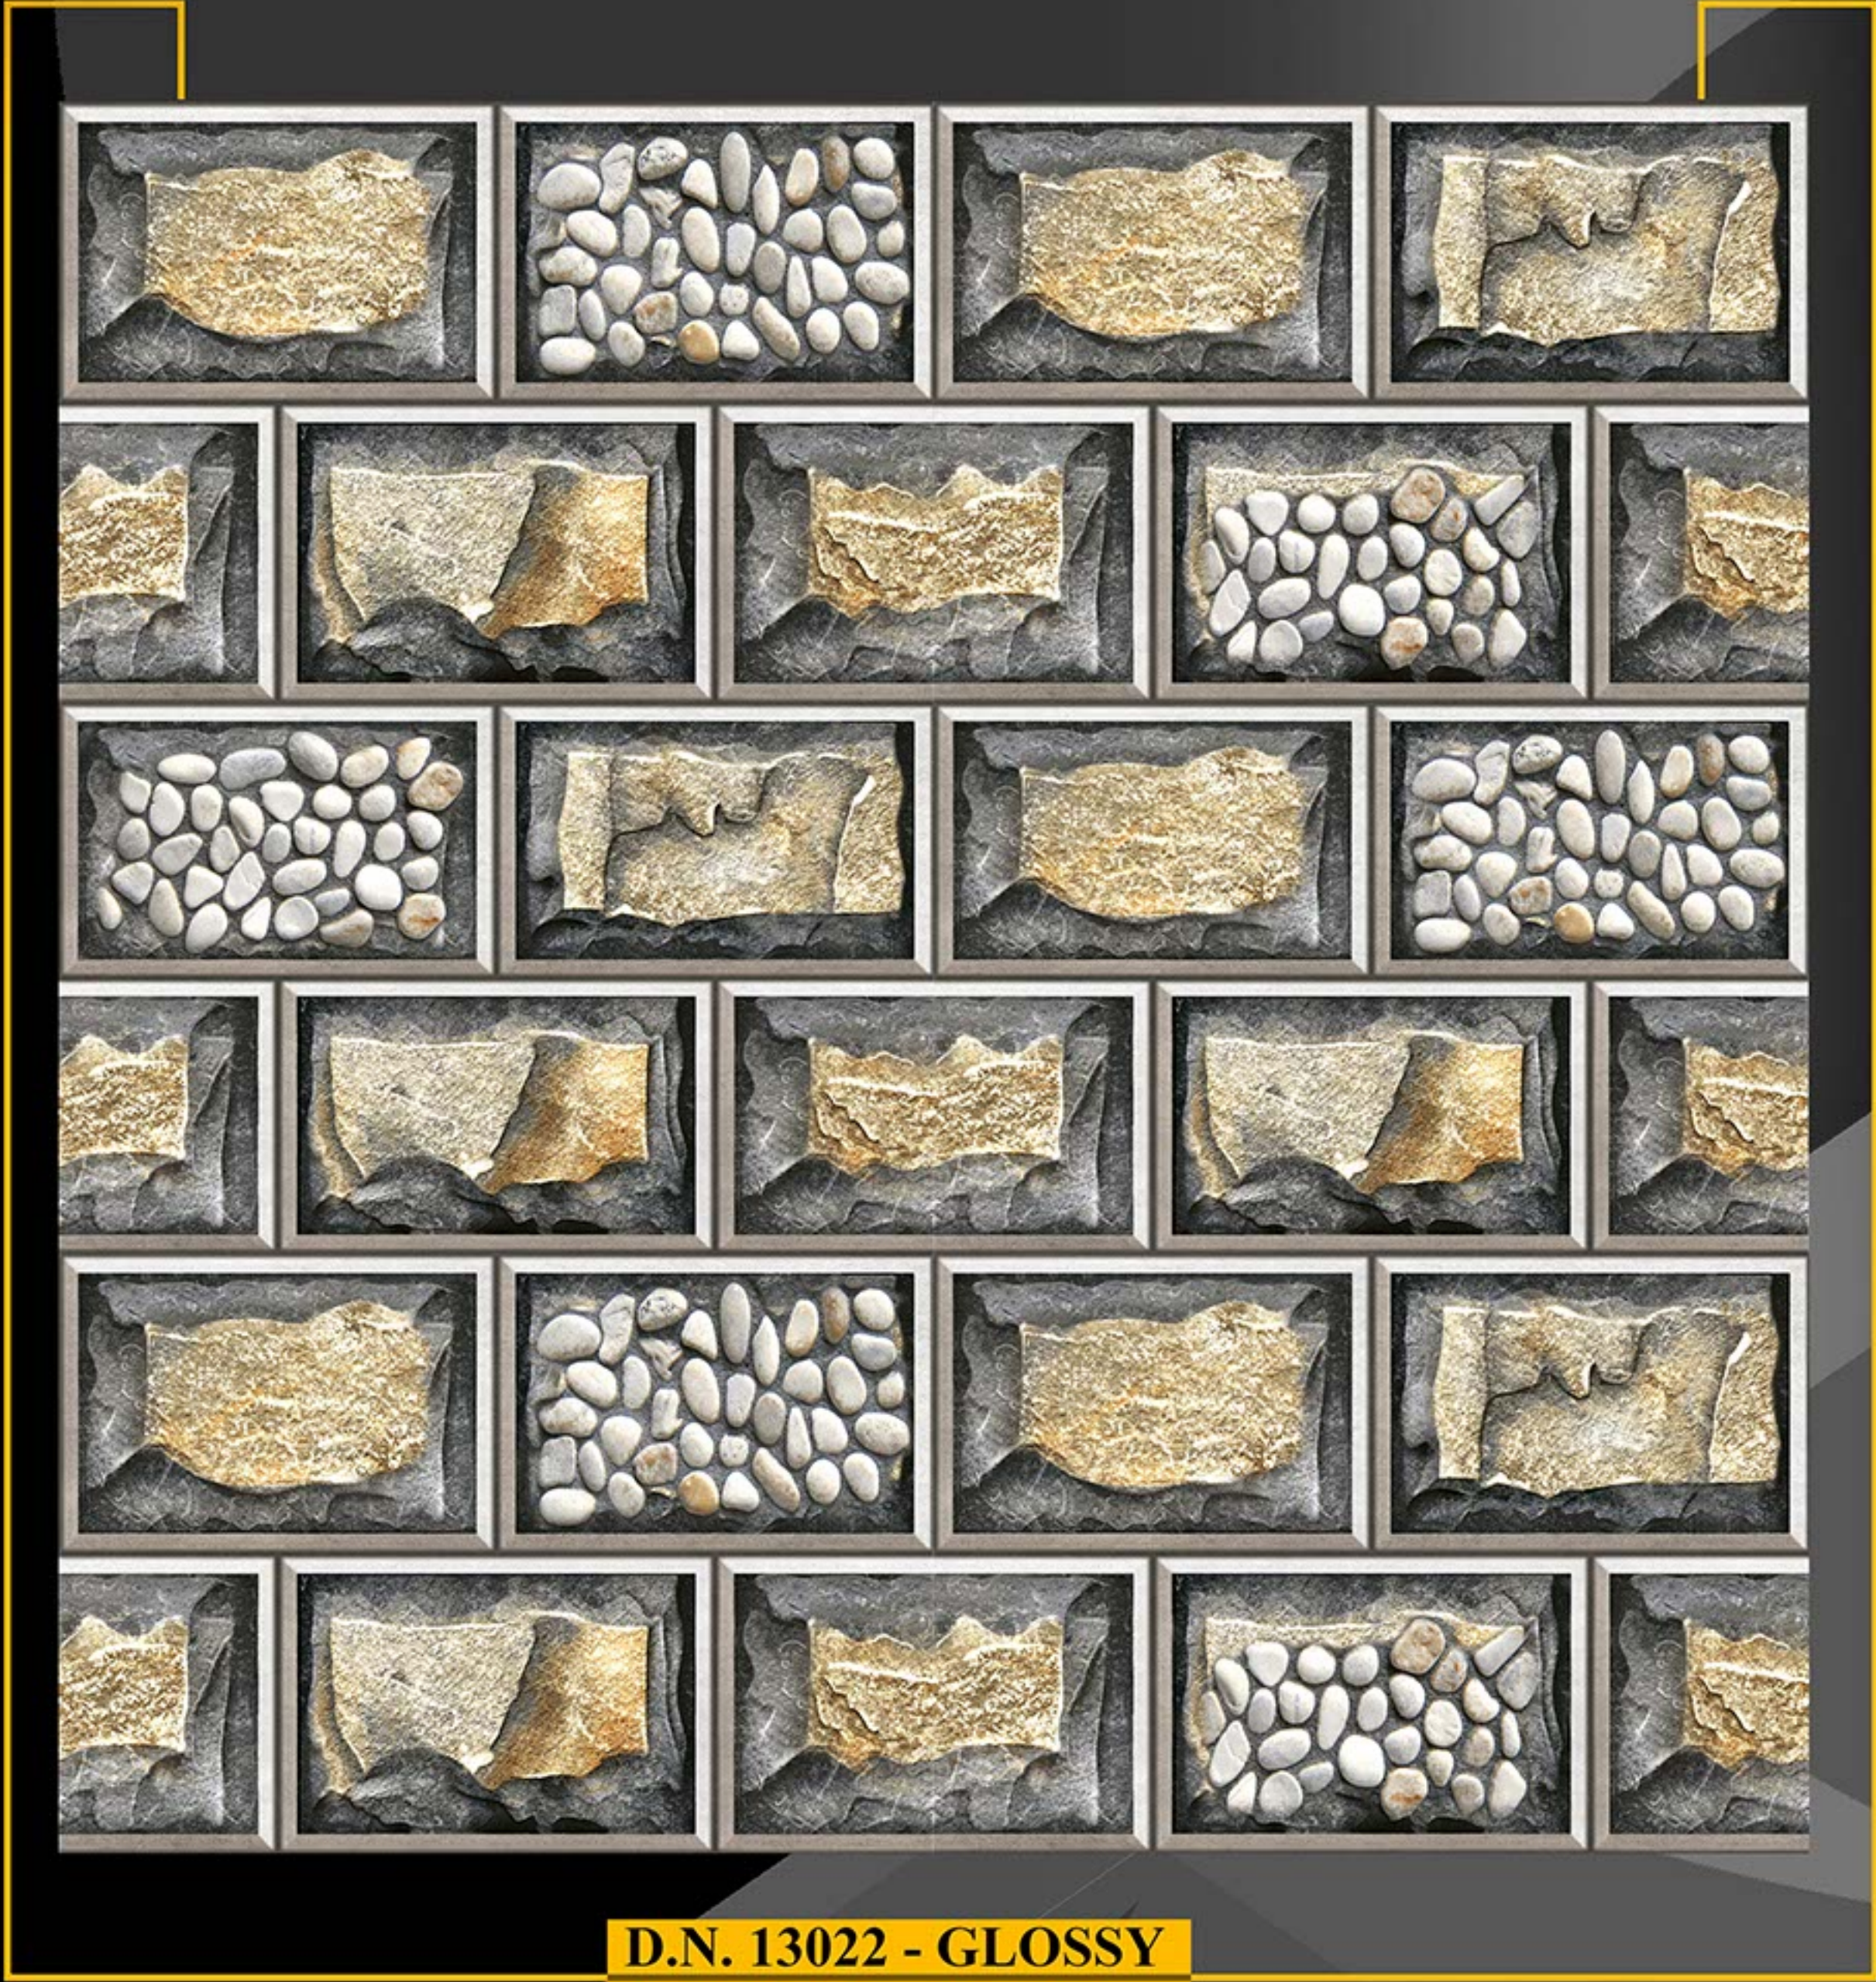

D.N. 13022 - GLOSSY

D.N. 23022 - MATT