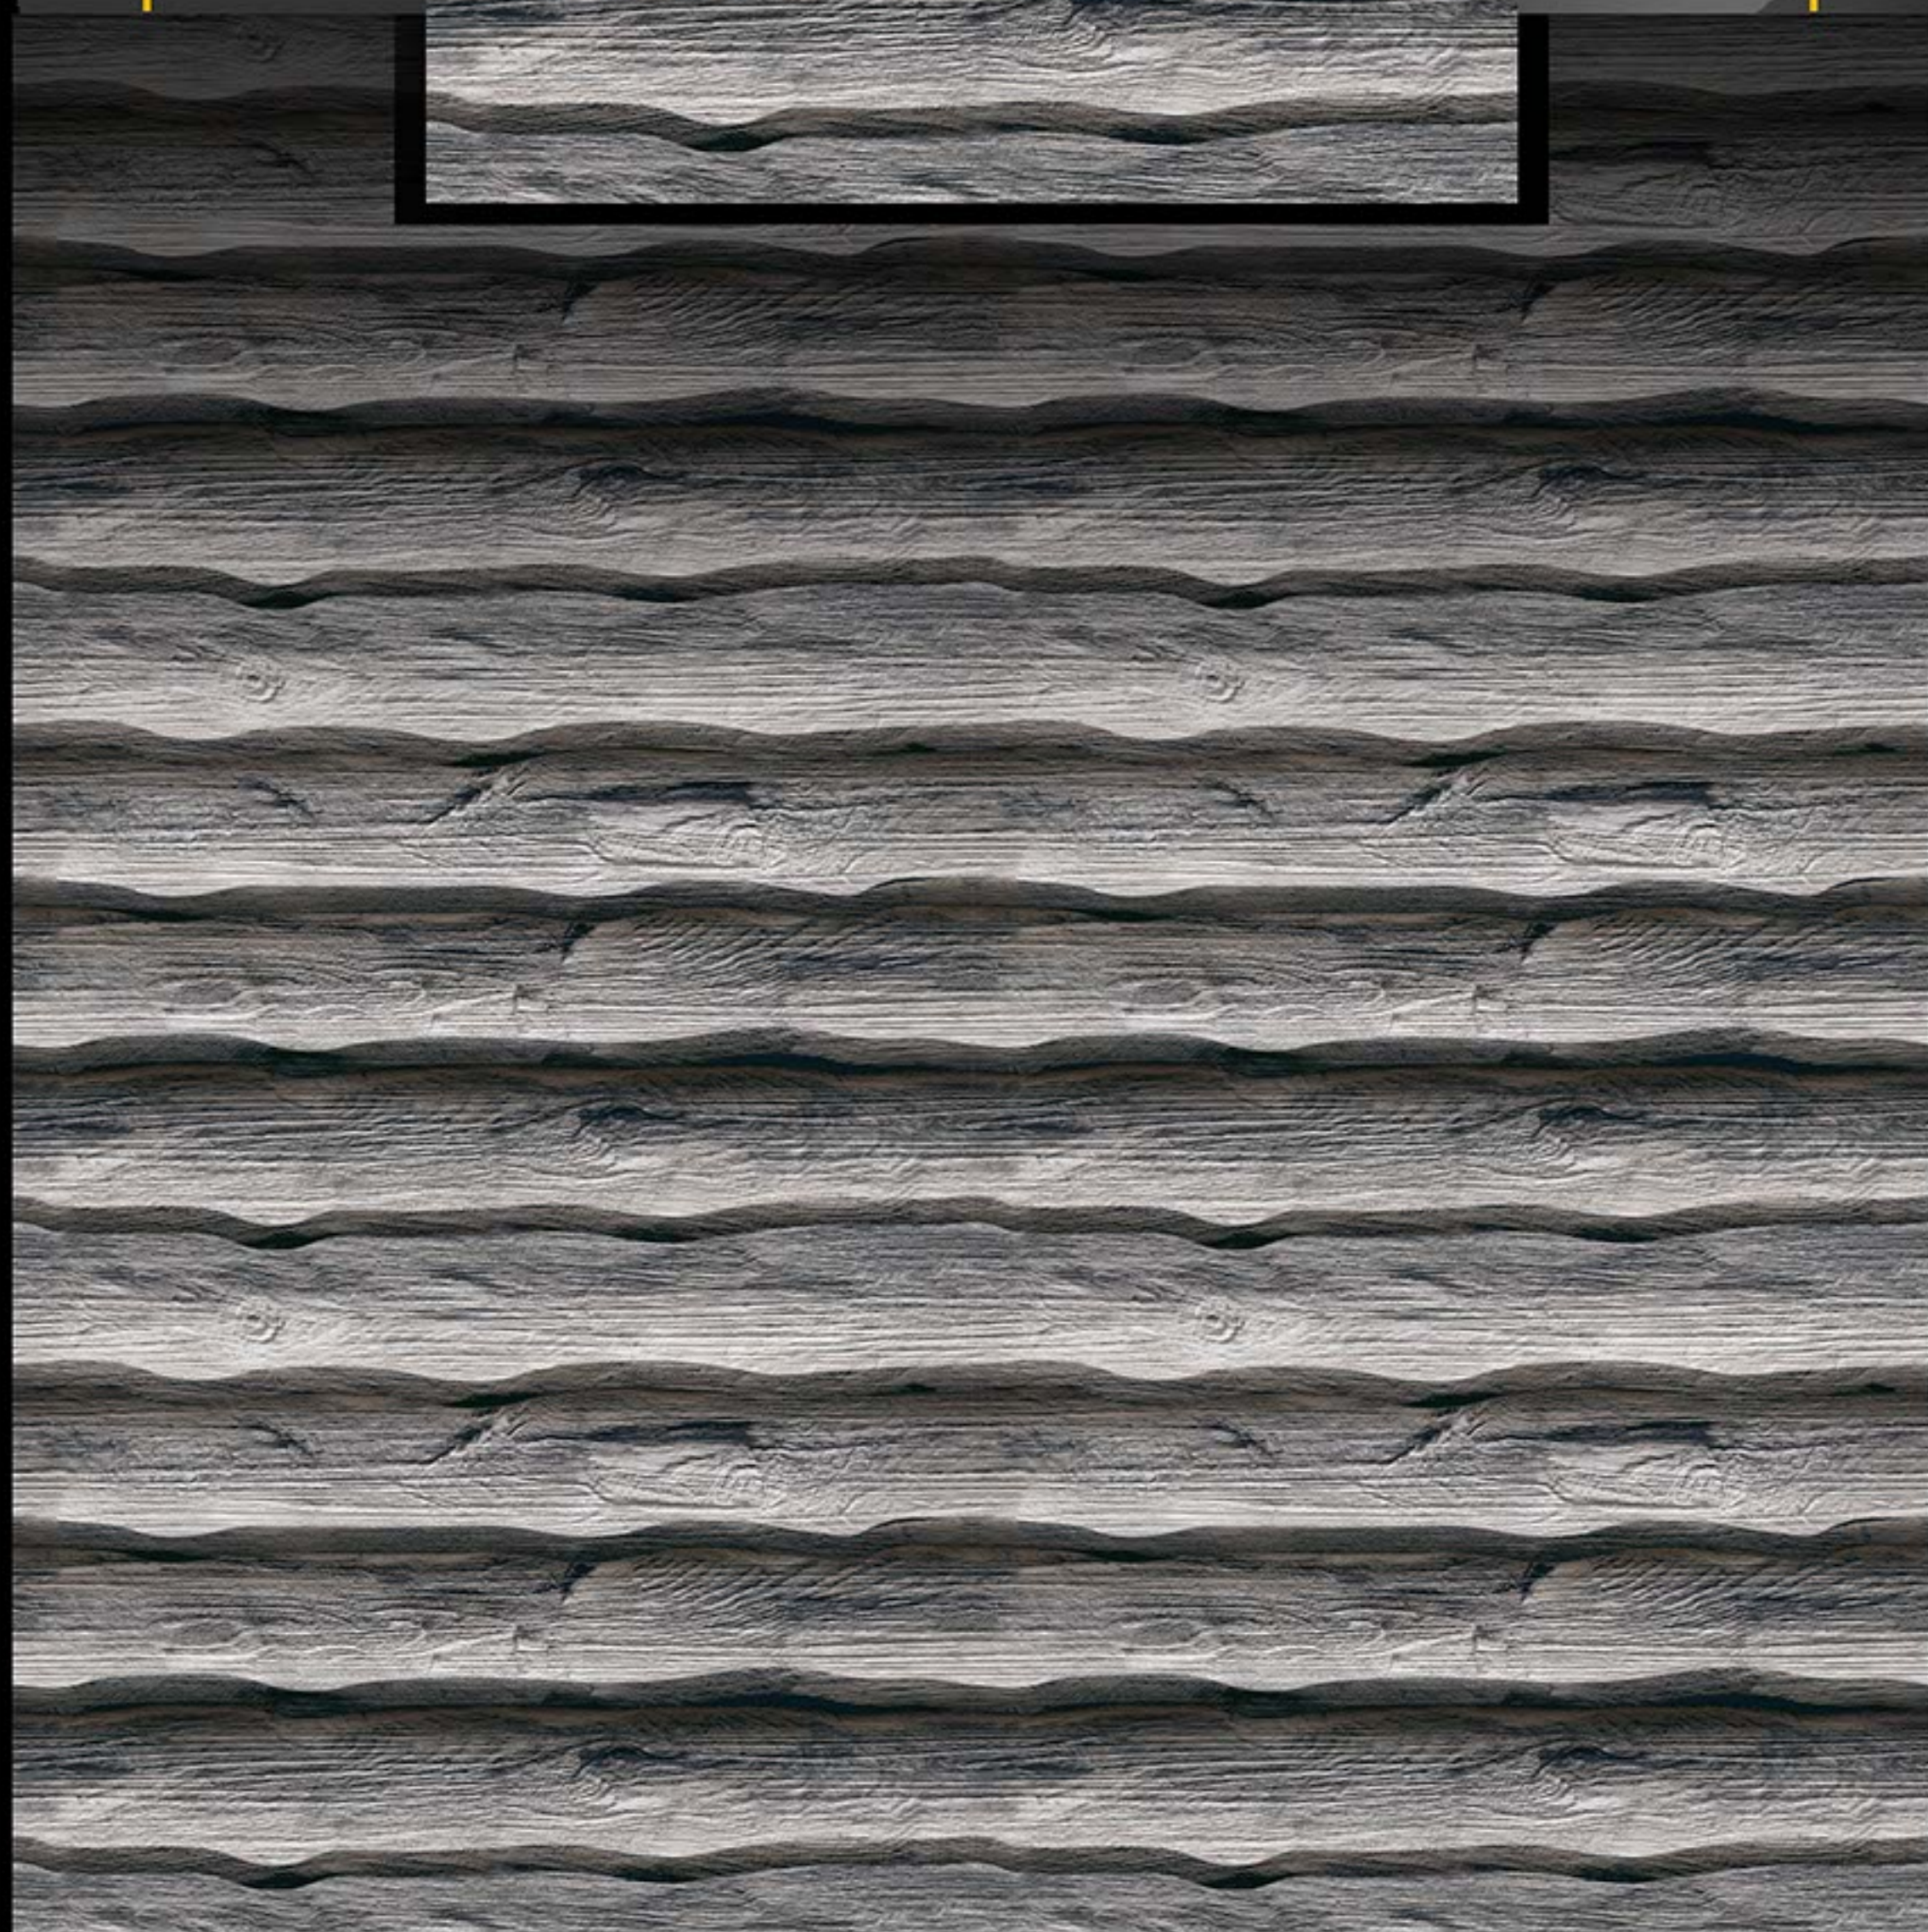

300x450 mm

DIGITAL WALL TILES

ELEVATION SERIES

D.N. 13024 - GLOSSY

D.N. 23024 - MATT