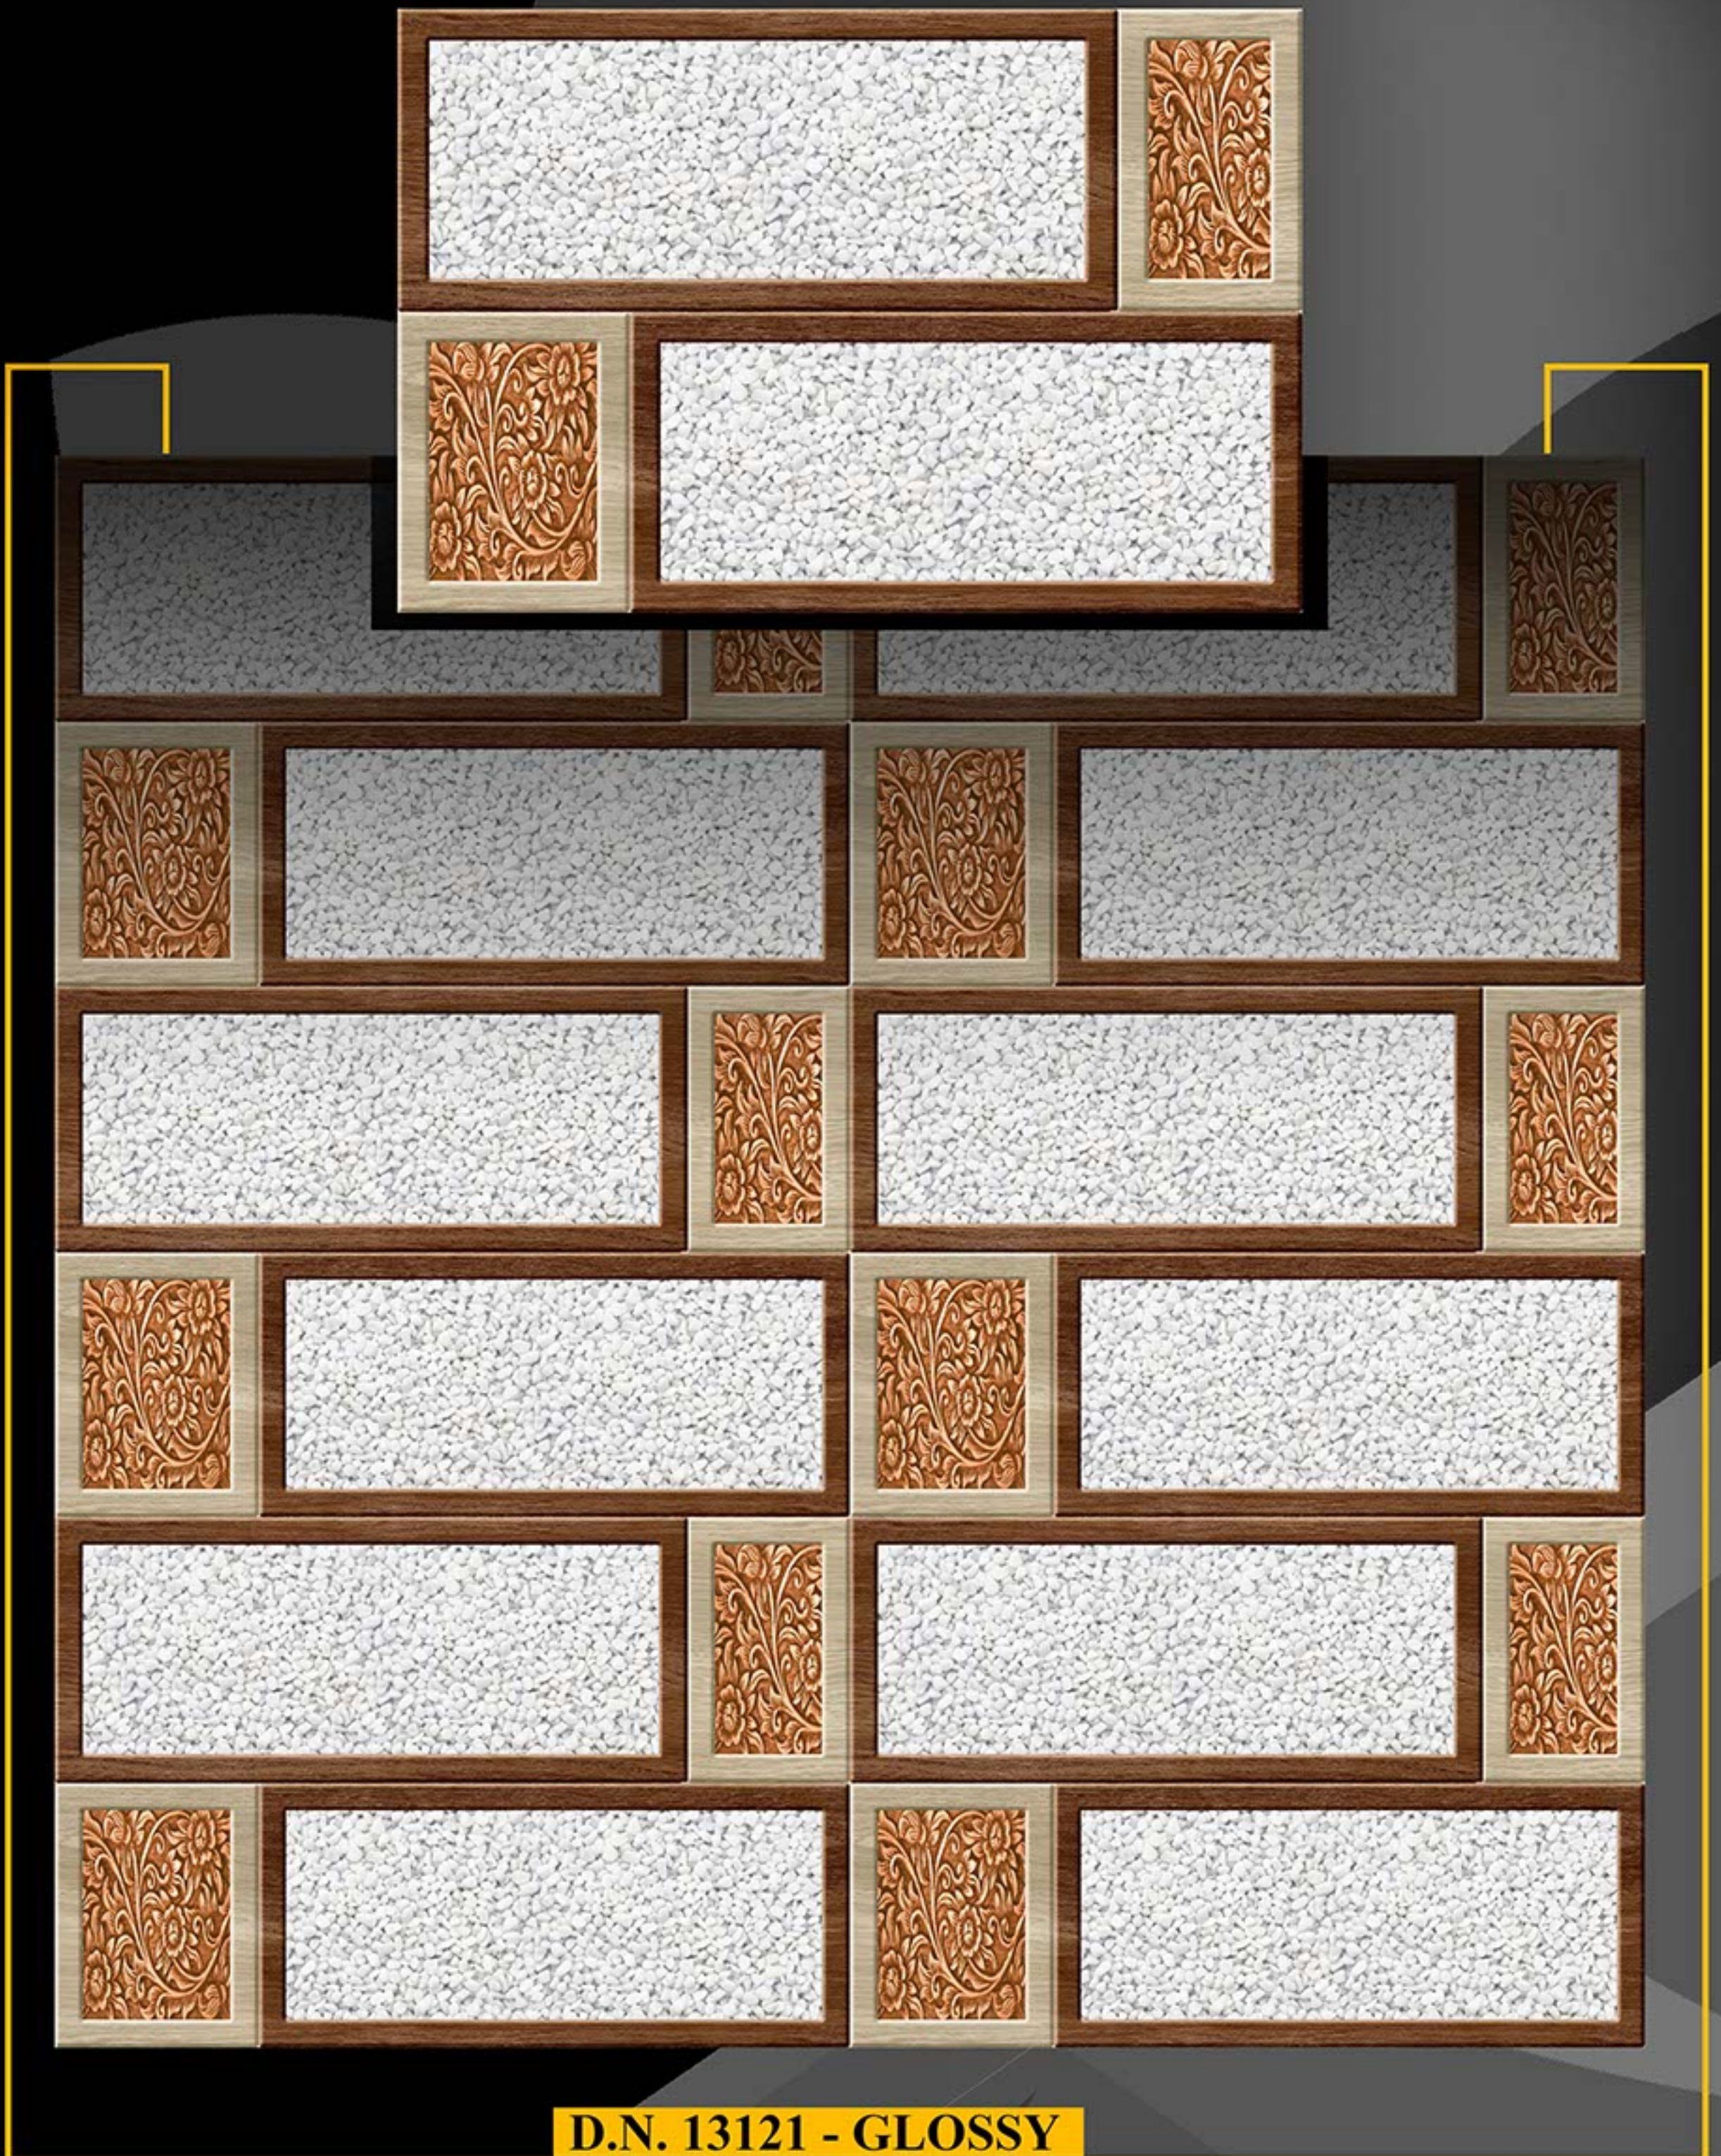

300x450 mm

DEGITAL WALL TILES

ELEVATION SERIES

D.N. 13121 - GLOSSY

D.N. 23121 - MATT