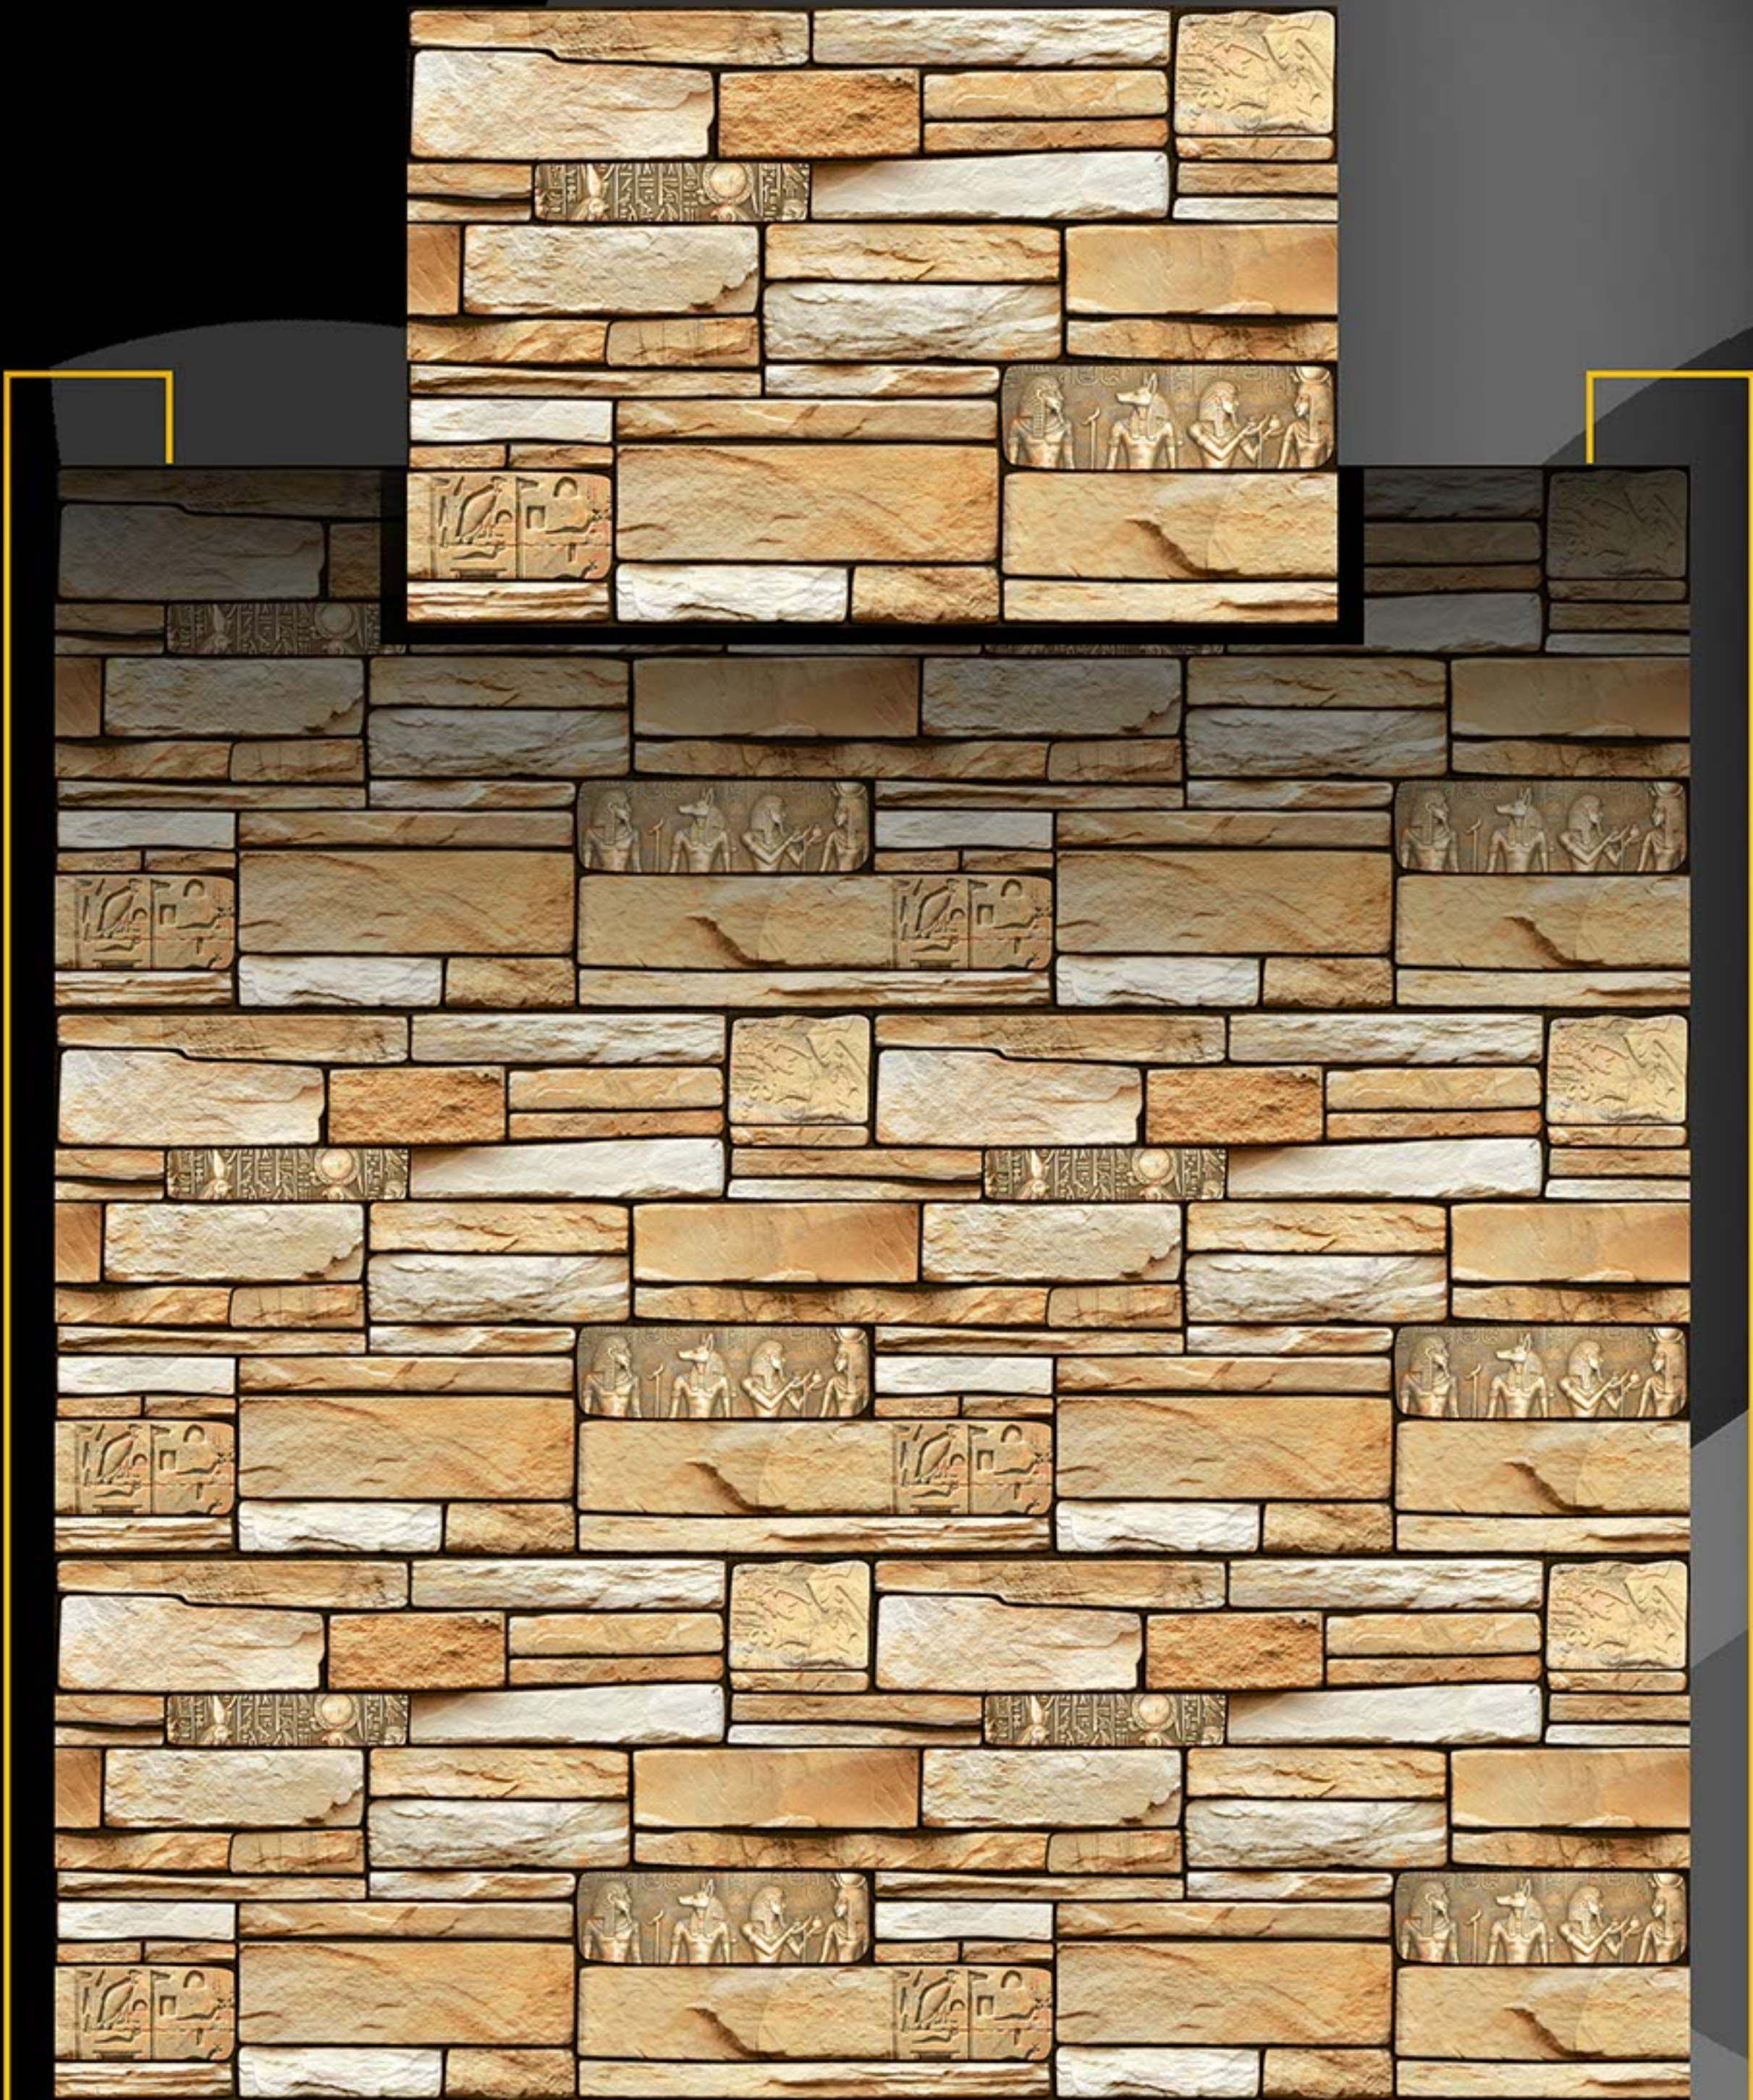

300x450 mm

DIGITAL WALL TILES

ELEVATION SERIES

D.N. 13103 - GLOSSY

D.N. 23103 - MATT