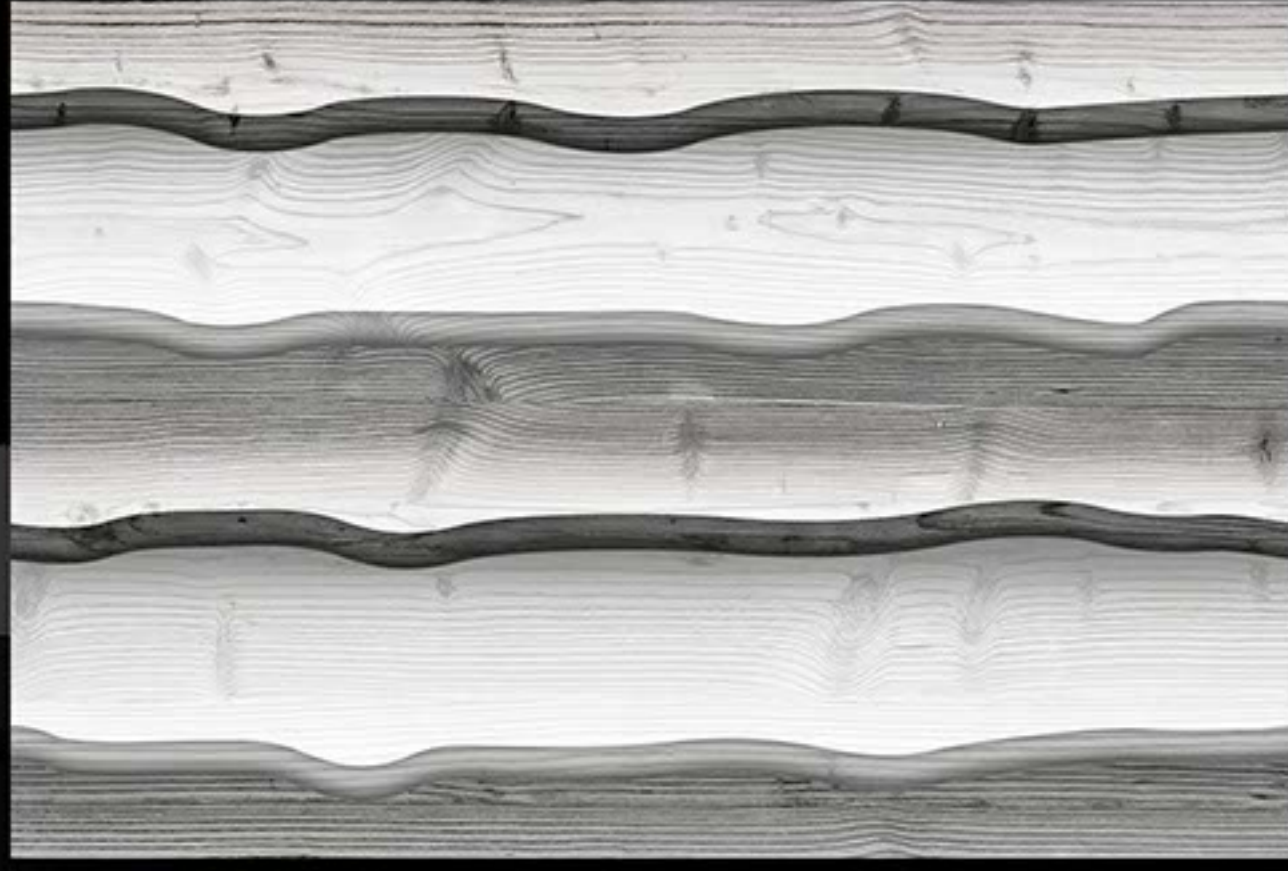

300x450 mm

DEGITAL WALL TILES

ELEVATION SERIES

D.N. 13046 - GLOSSY

D.N. 23046- MATT