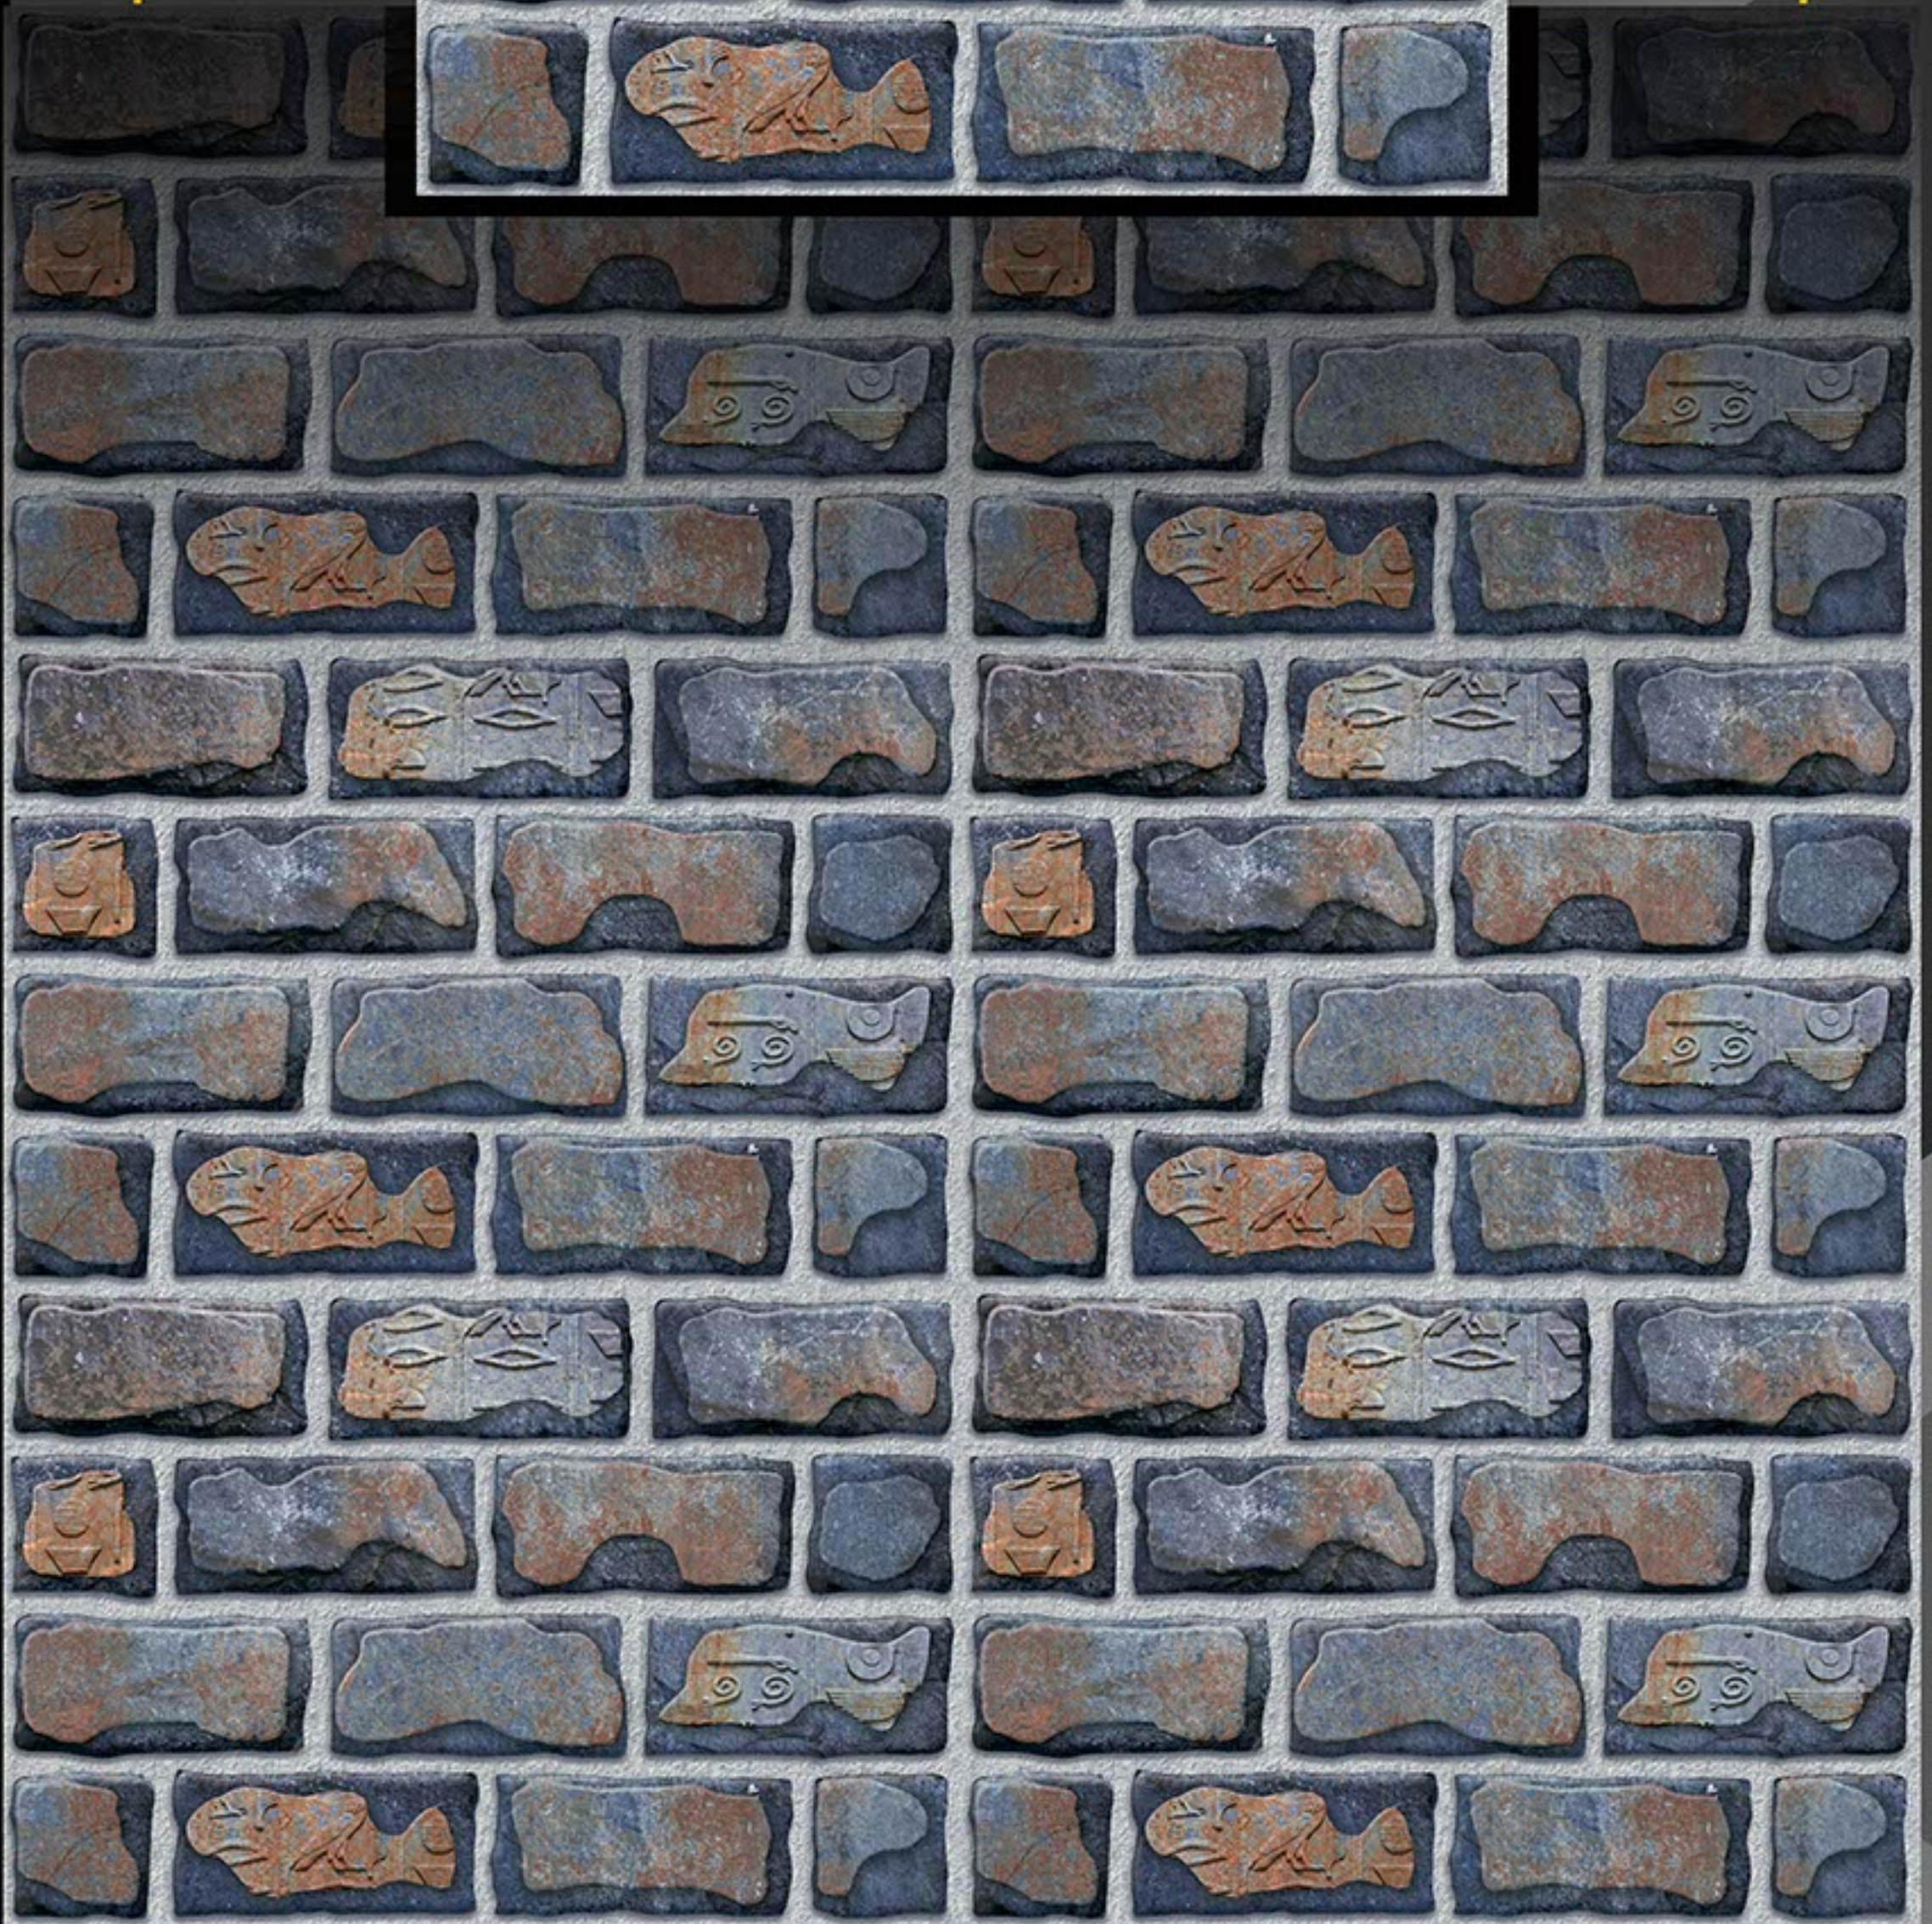

300x450 mm

DIGITAL WALL TILES

ELEVATION SERIES

D.N. 13095 - GLOSSY

D.N. 23095 - MATT