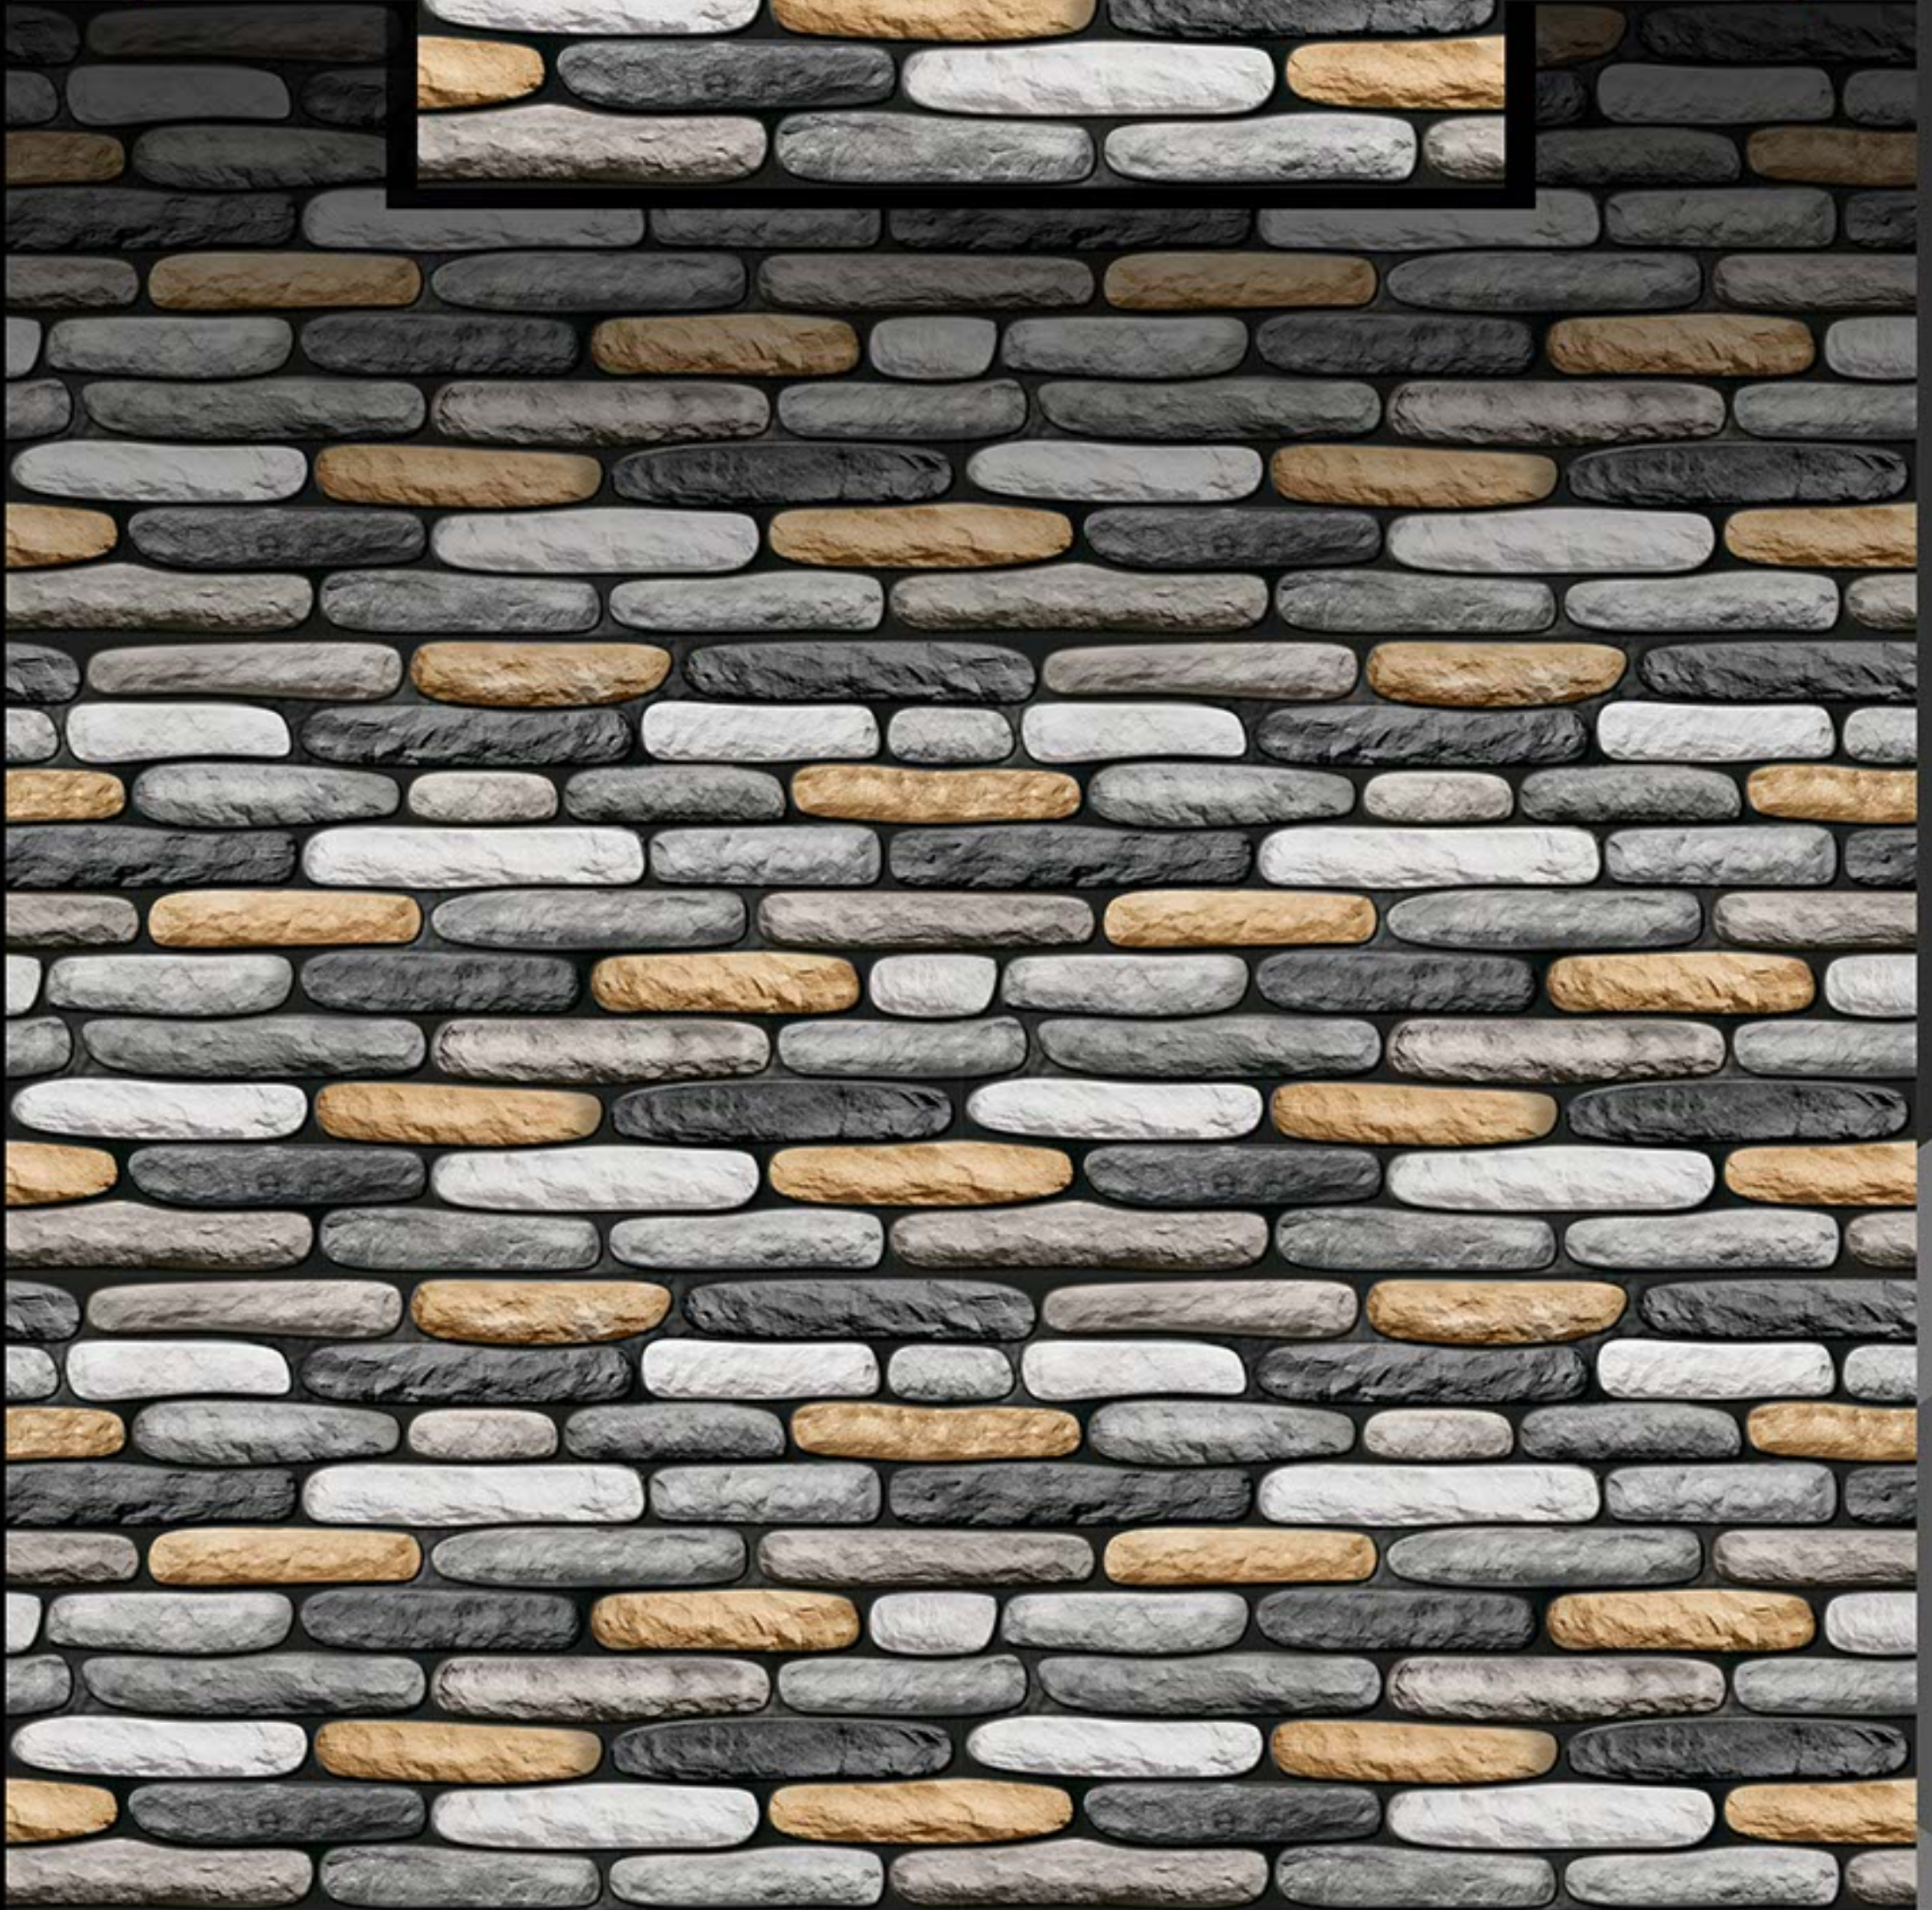

ELEVATION SERIES

D.N. 13011 - GLOSSY

D.N. 23011 - MATT

300x450 mm

DEGITAL WALL TILES

ELEVATION SERIES

D.N. 13012 - GLOSSY

D.N. 23012 - MATT