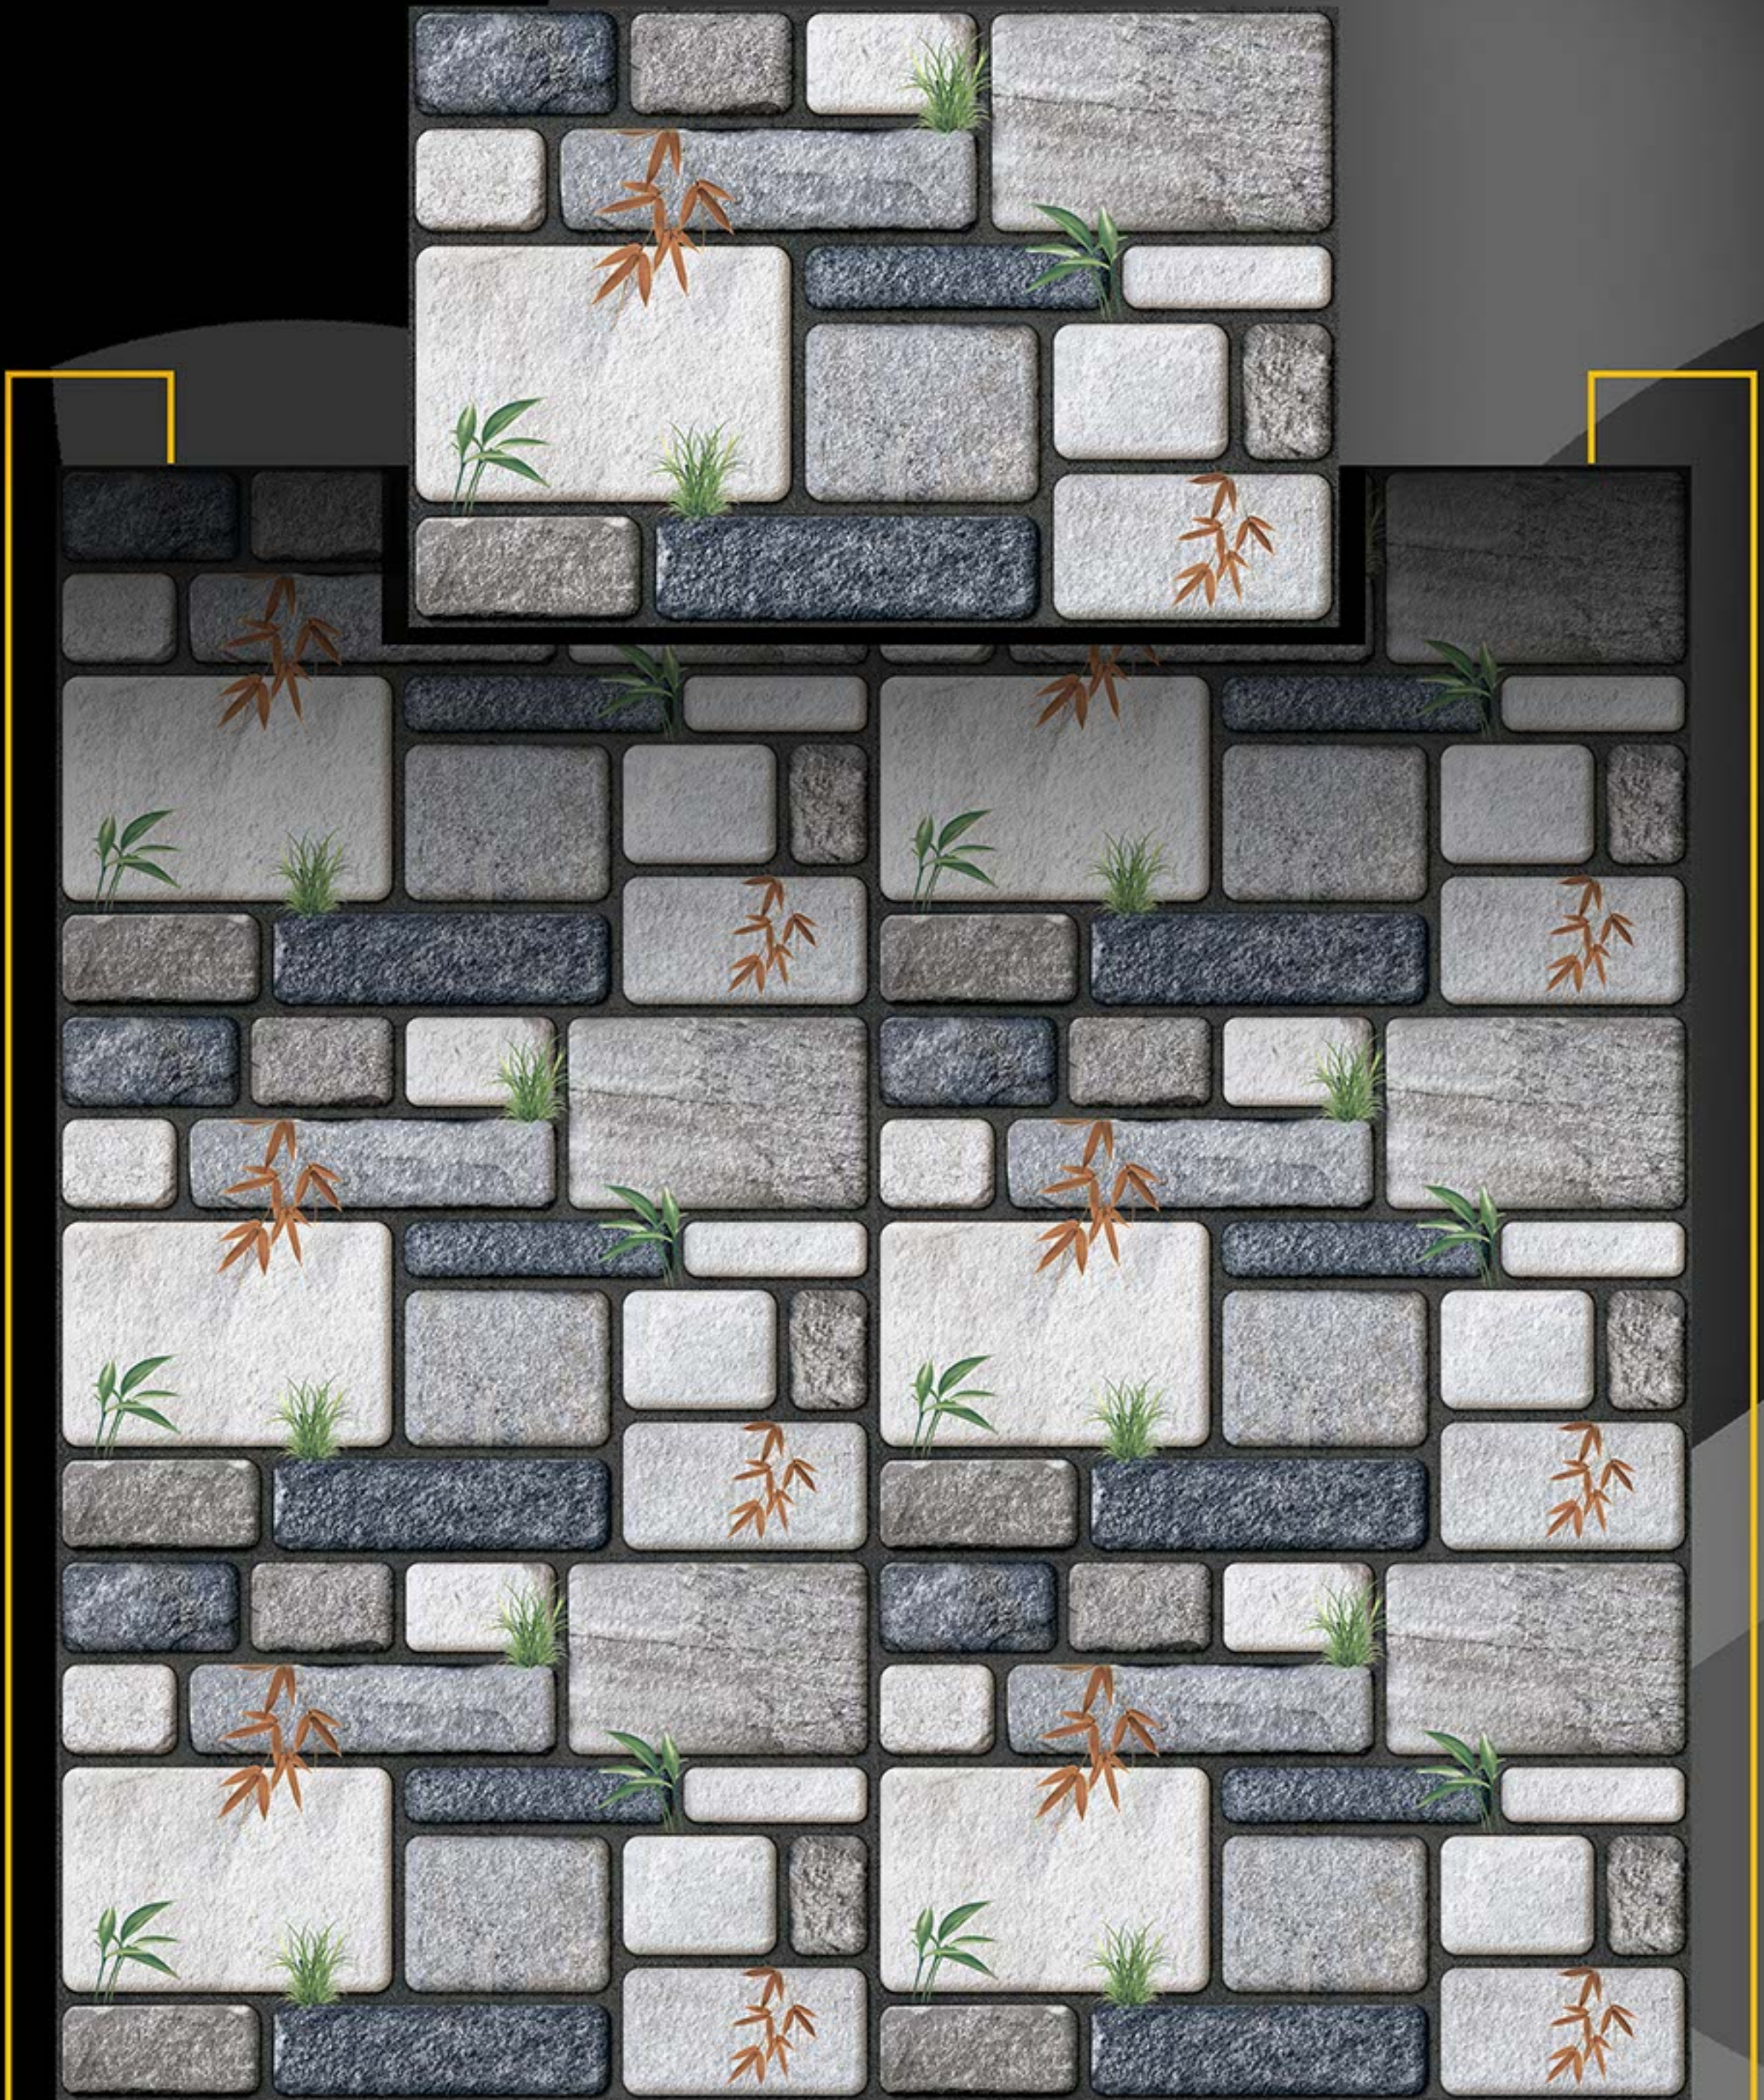

300x450 mm

DIGITAL WALL TILES

ELEVATION SERIES

D.N. 13084 - GLOSSY

D.N. 23084 - MATT

300x450 mm

DEGITAL WALL TILES

ELEVATION SERIES