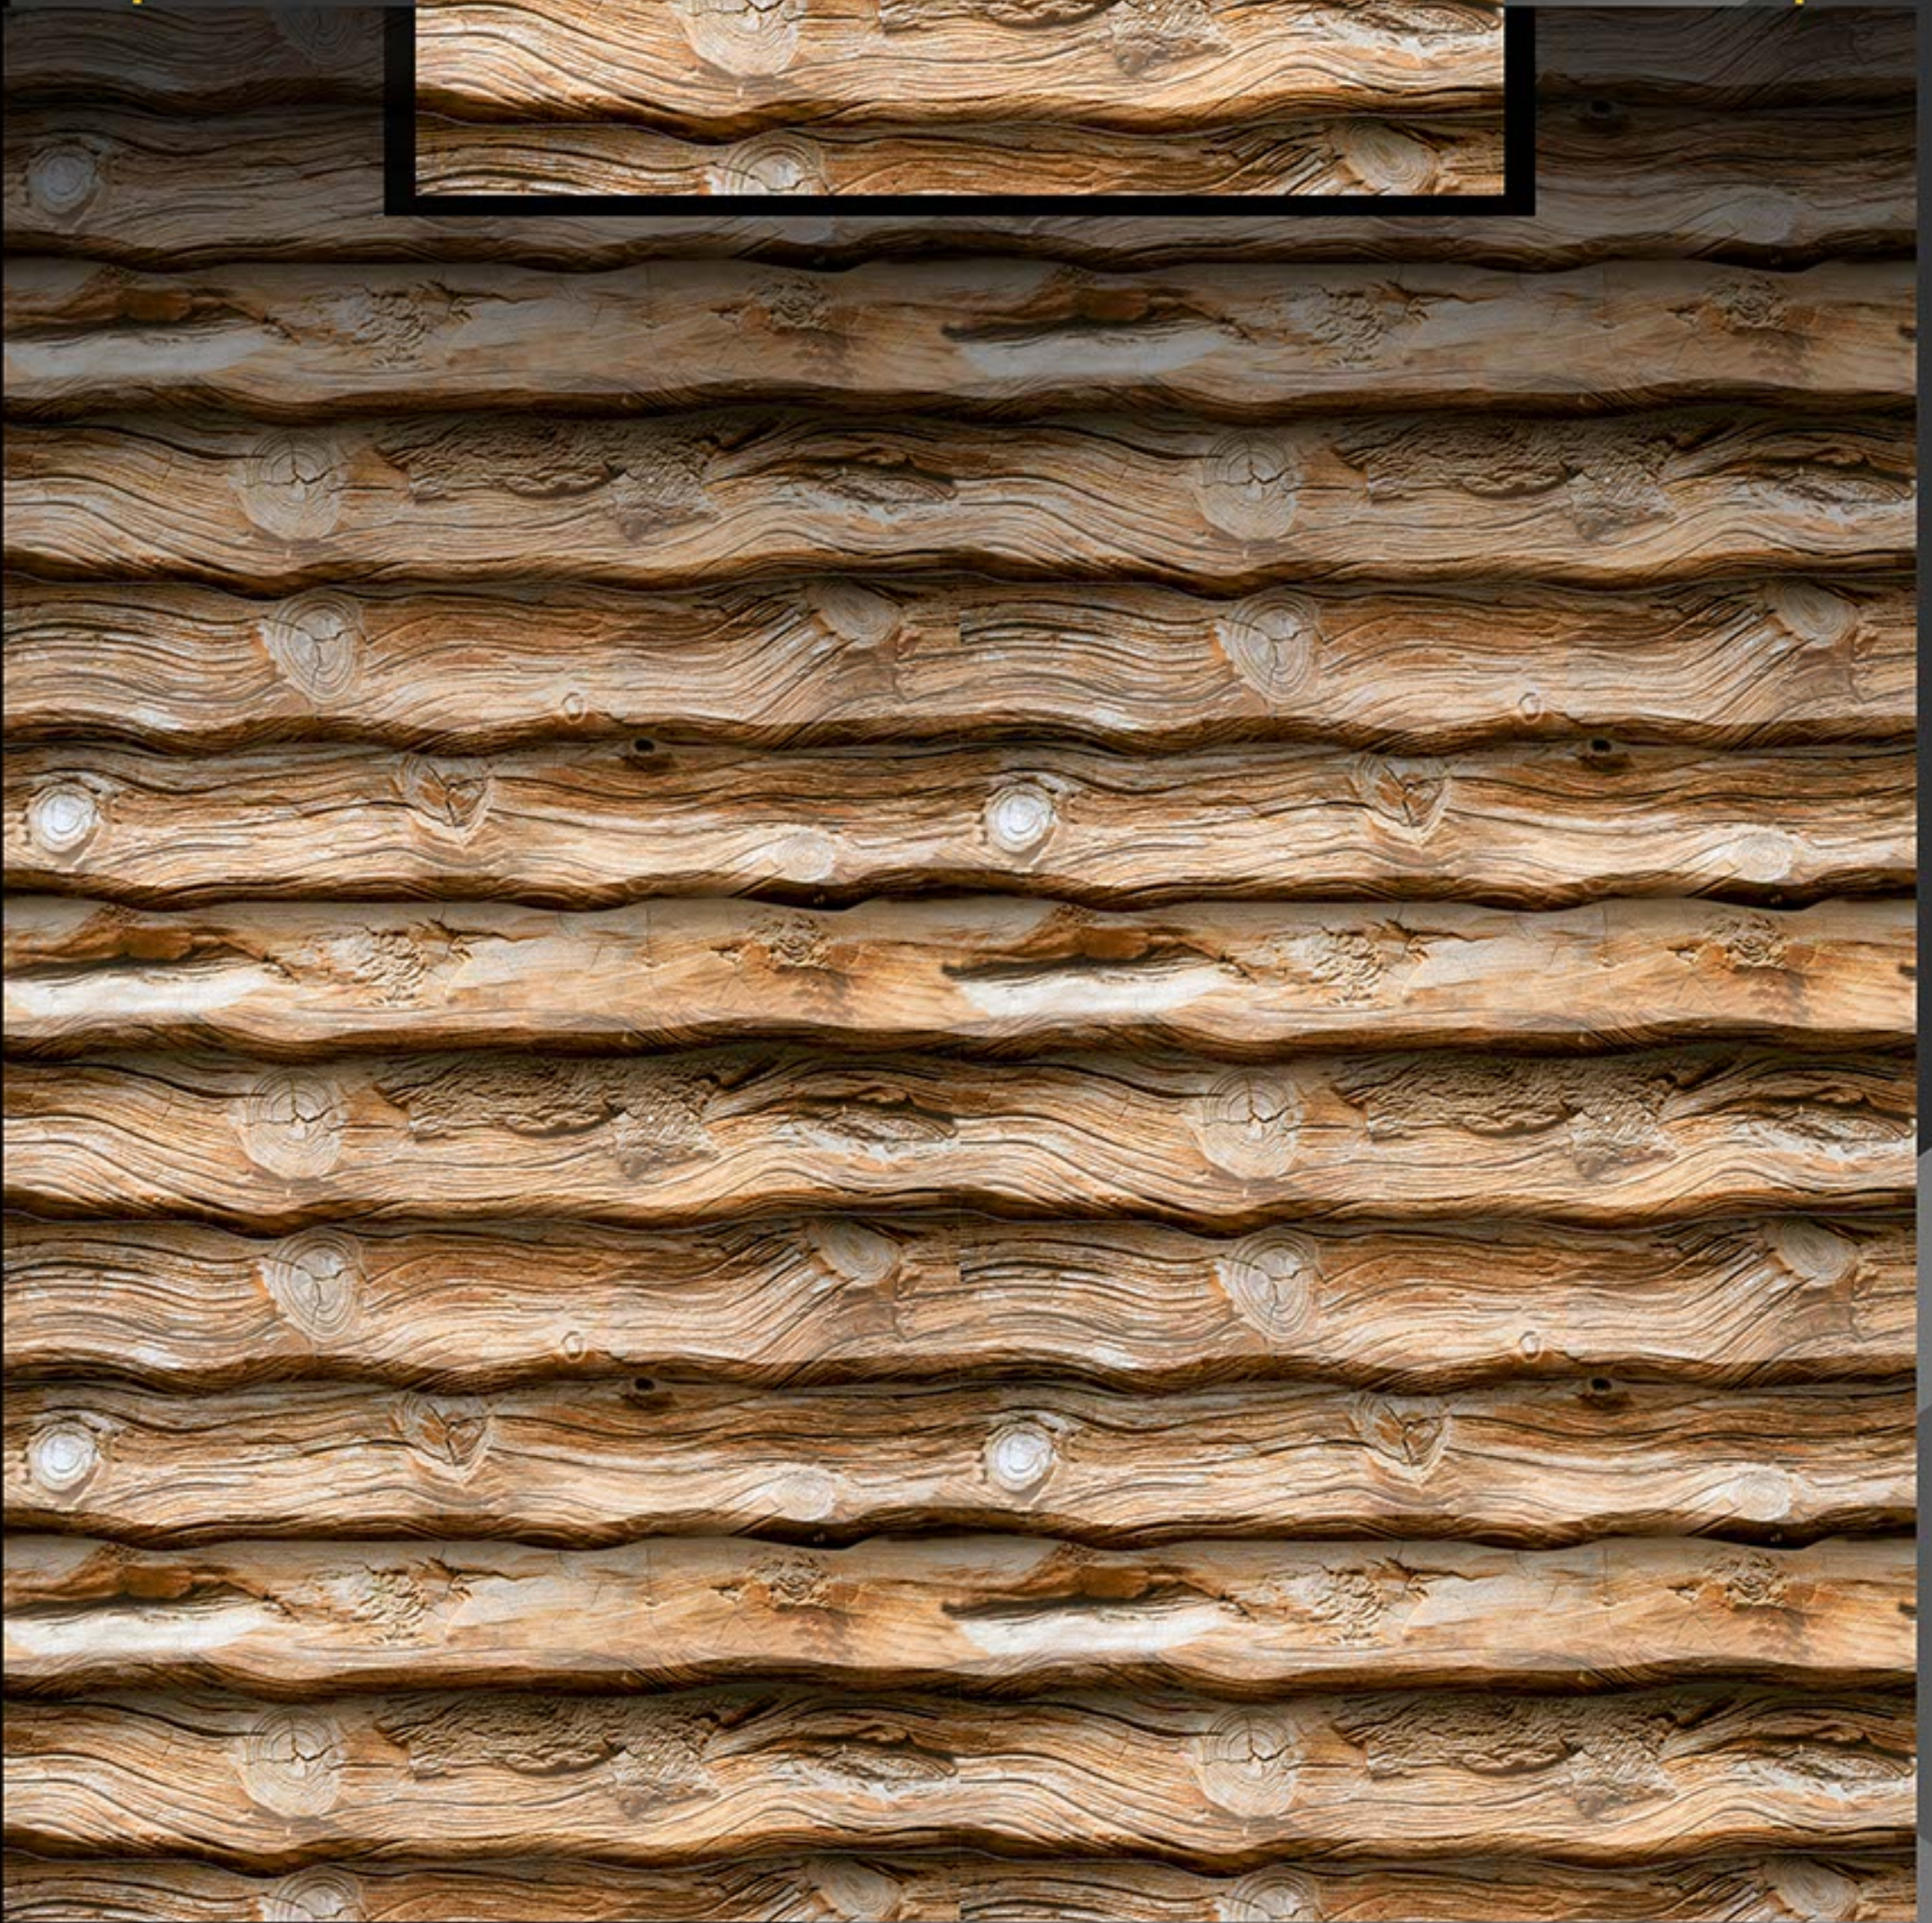

300x450 mm

DEGITAL WALL TILES

ELEVATION SERIES

D.N. 13060 - GLOSSY

D.N. 23060- MATT