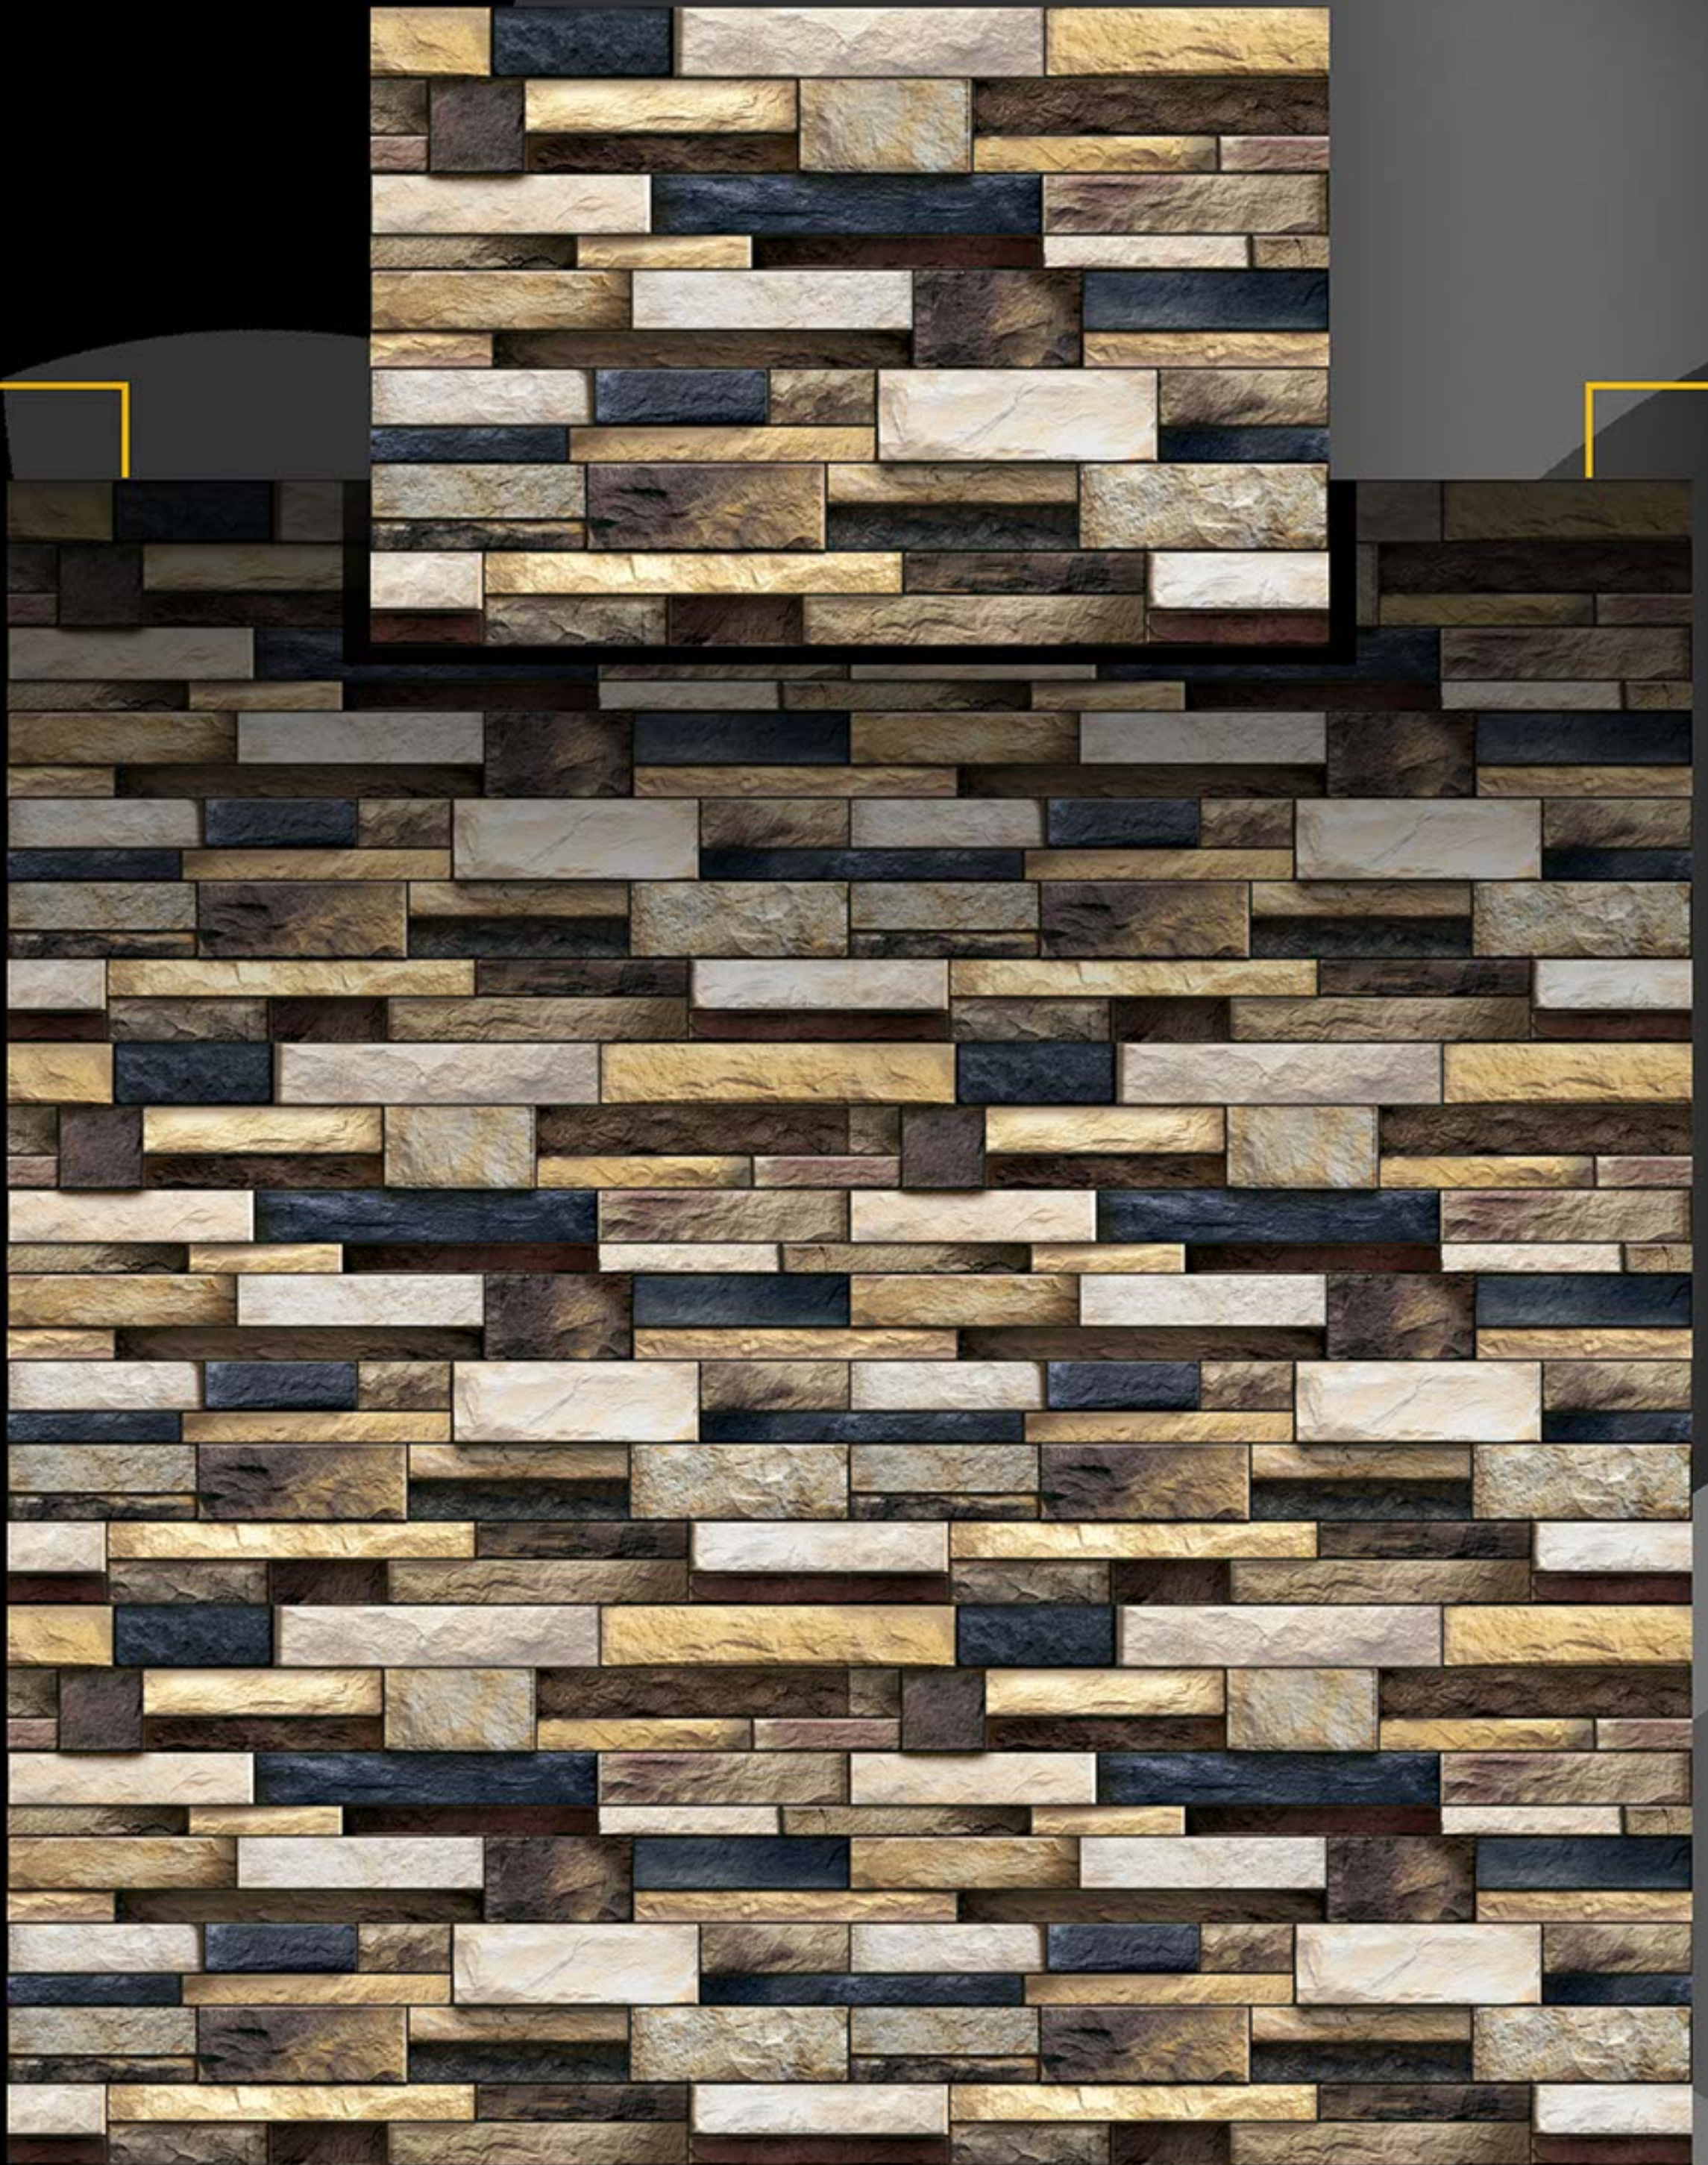

ELEVATION SERIES

D.N. 13109 - GLOSSY

D.N. 23109 - MATT

300x450 mm

DEGITAL WALL TILES

ELEVATION SERIES

D.N. 13110 - GLOSSY

D.N. 23110 - MATT