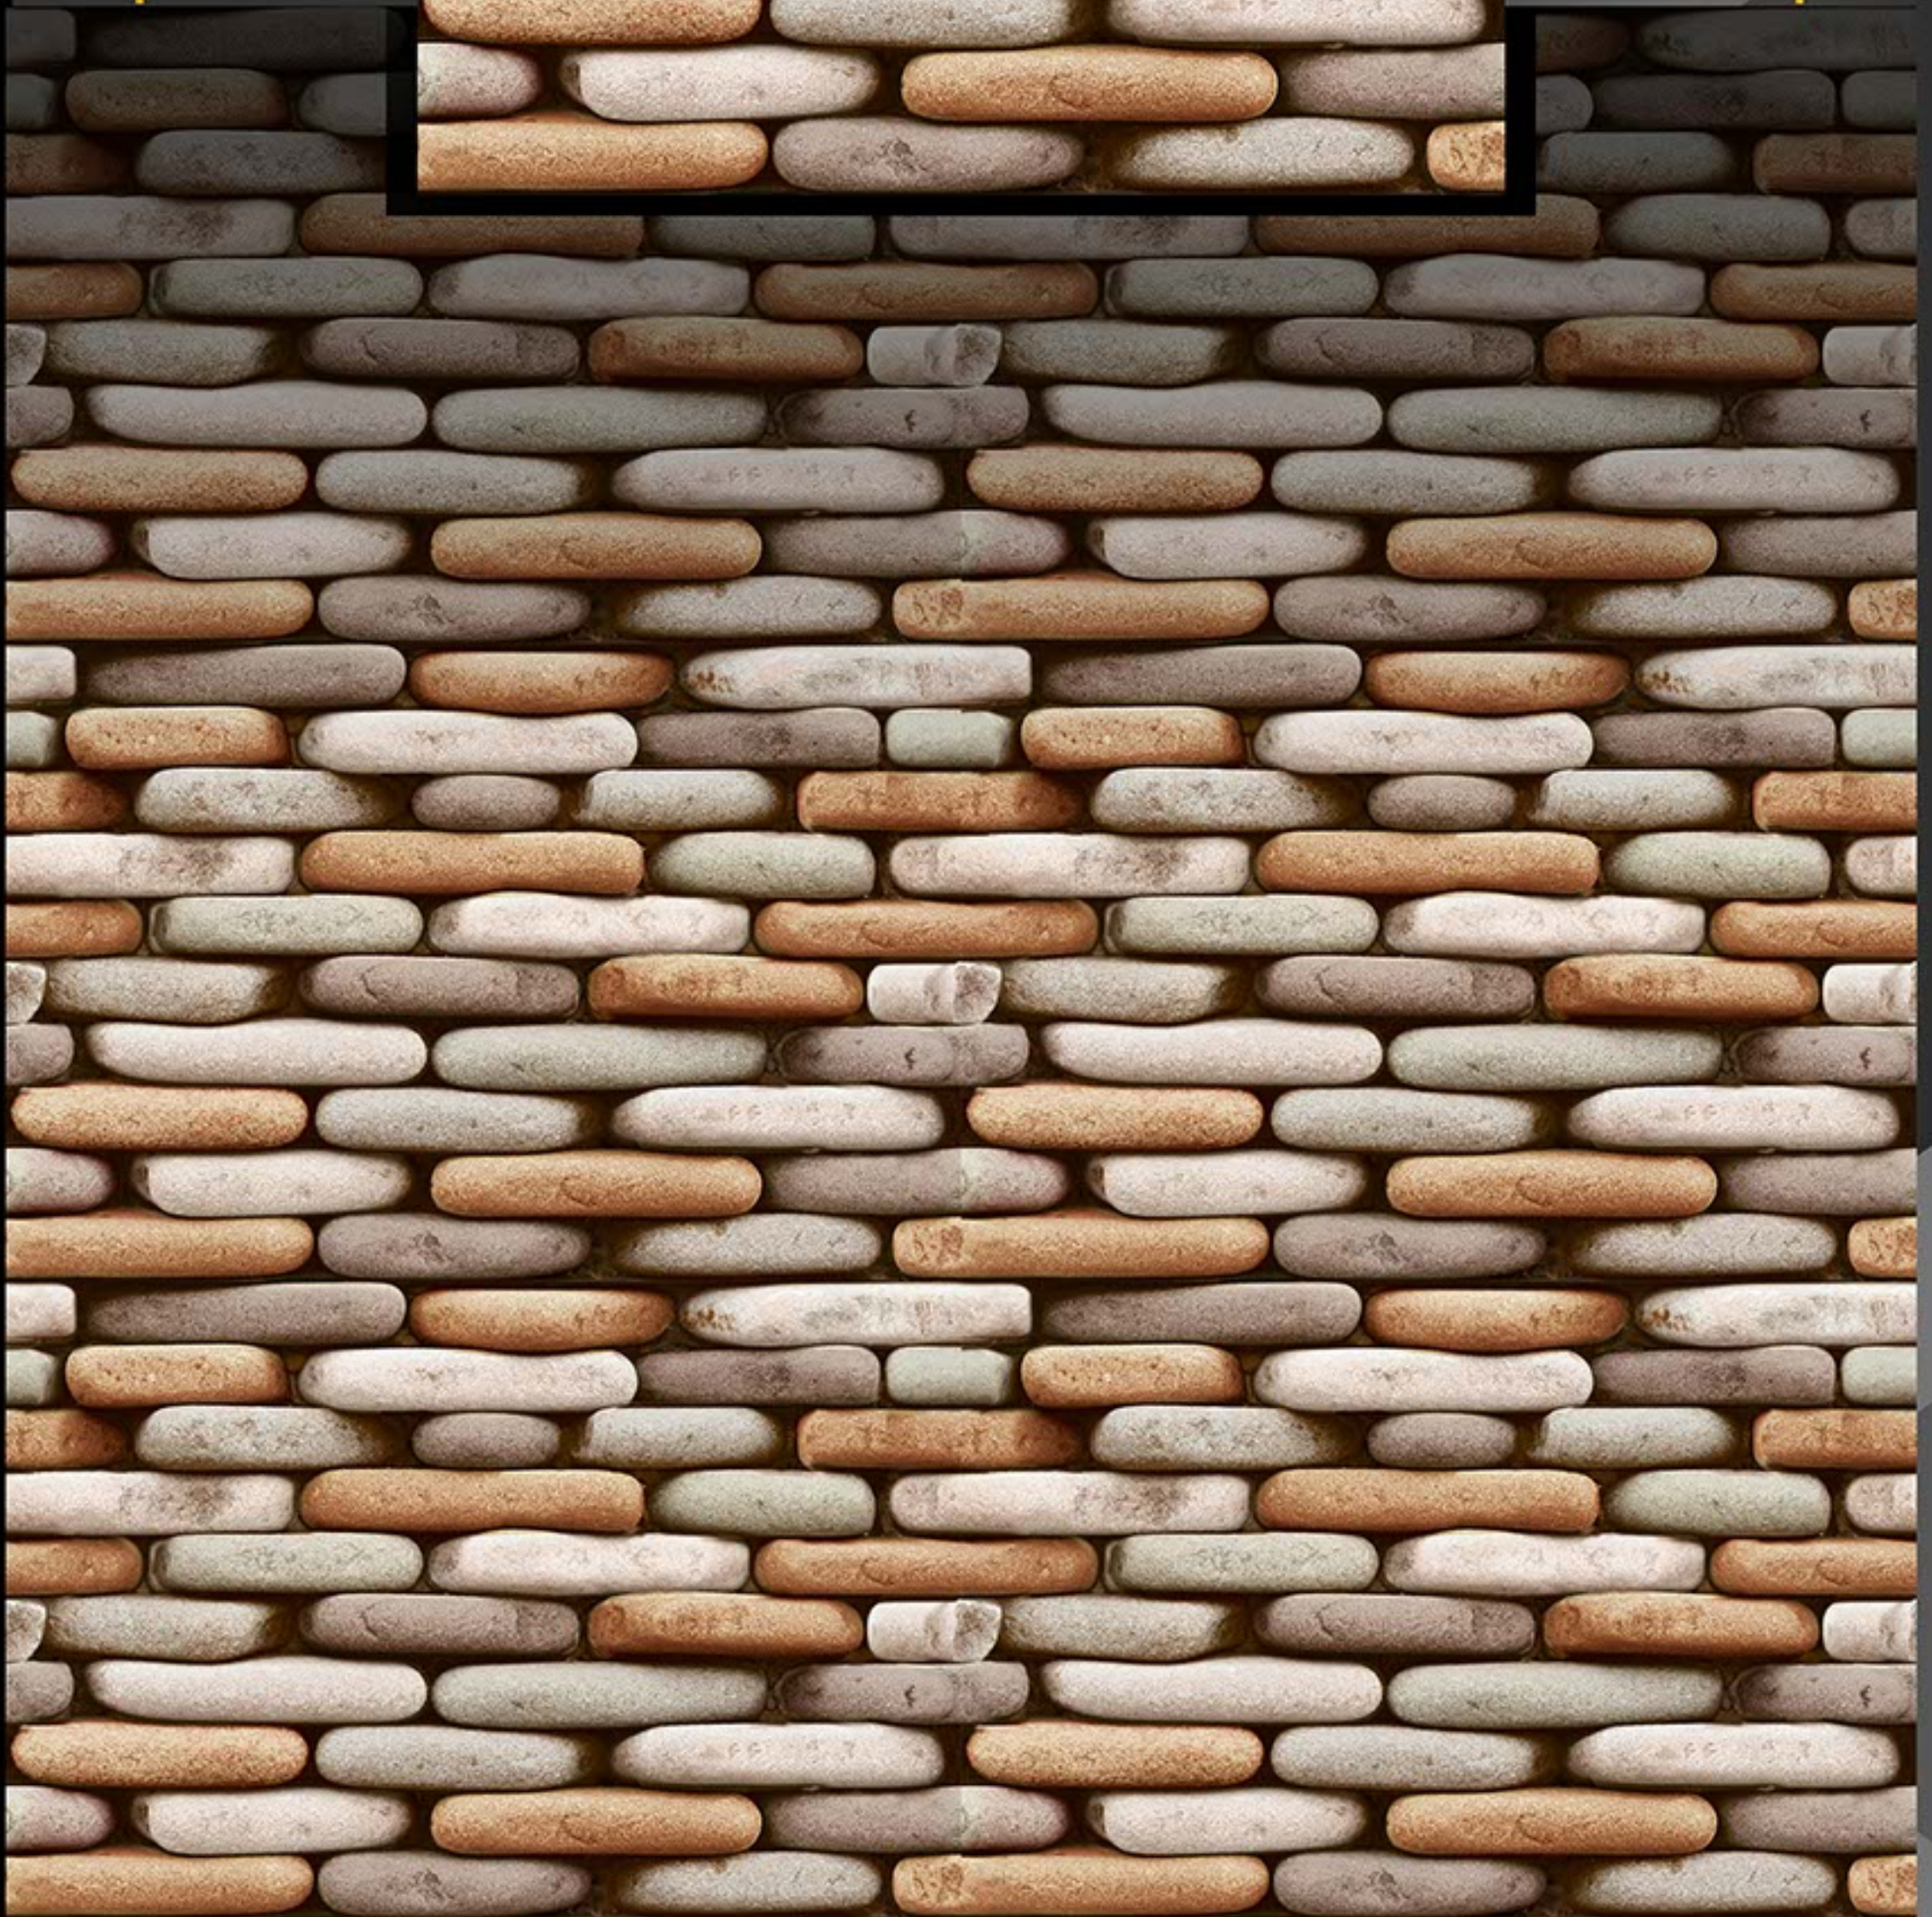

300x450 mm

DEGITAL WALL TILES

ELEVATION SERIES

D.N. 13015 - GLOSSY

D.N. 23015 - MATT