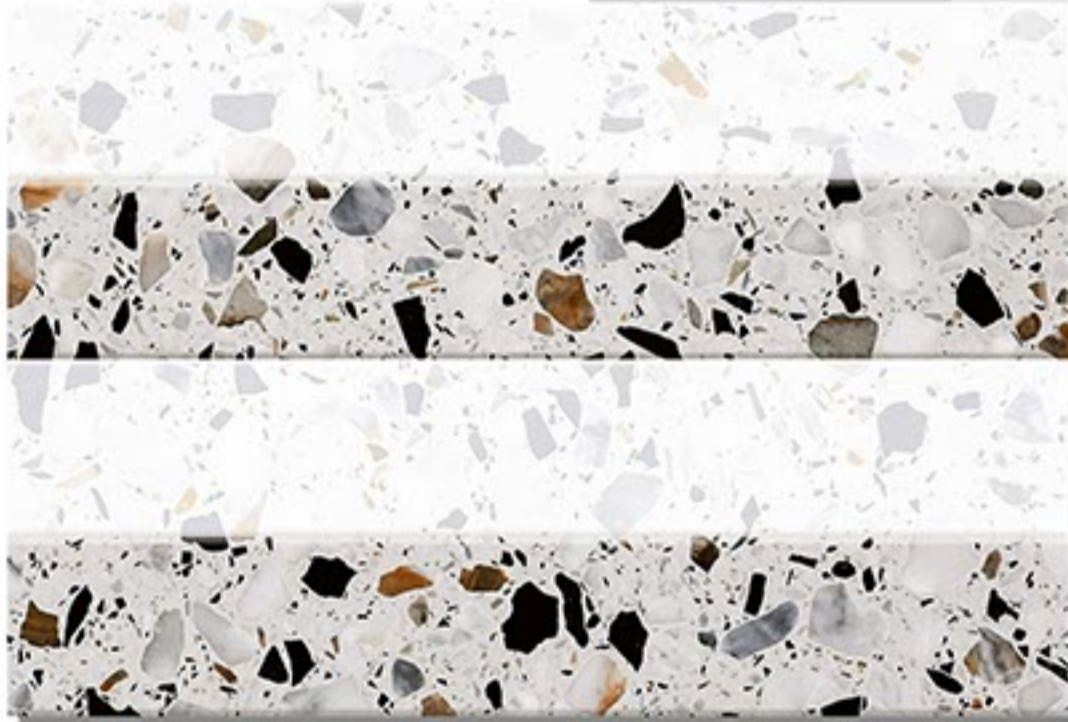

DK

GLOSSY SERIES

300X450mm

NO-1873

LT

HL_1

HL_2

DK