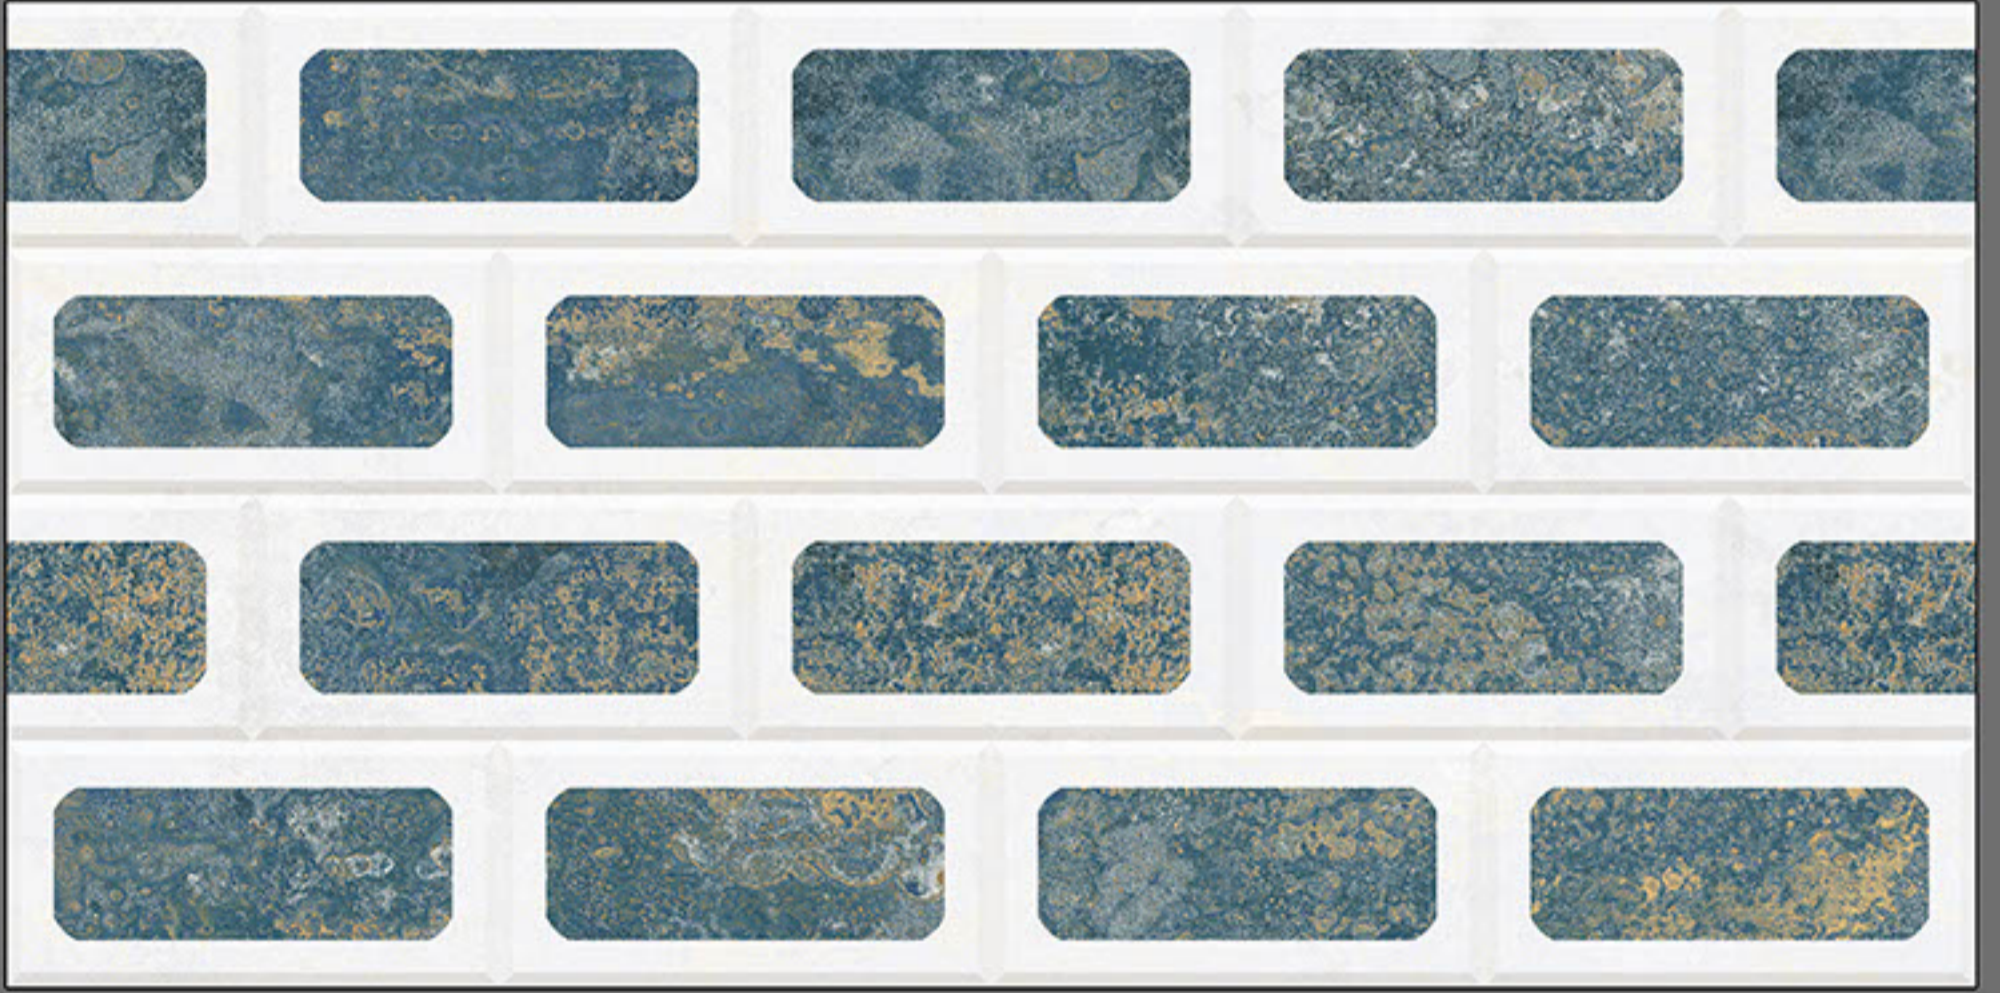

DESIGN NO :

6209

LT

DIGITAL
WALL
TILES

300 X
600

MATT FINISH

EL_1

DK