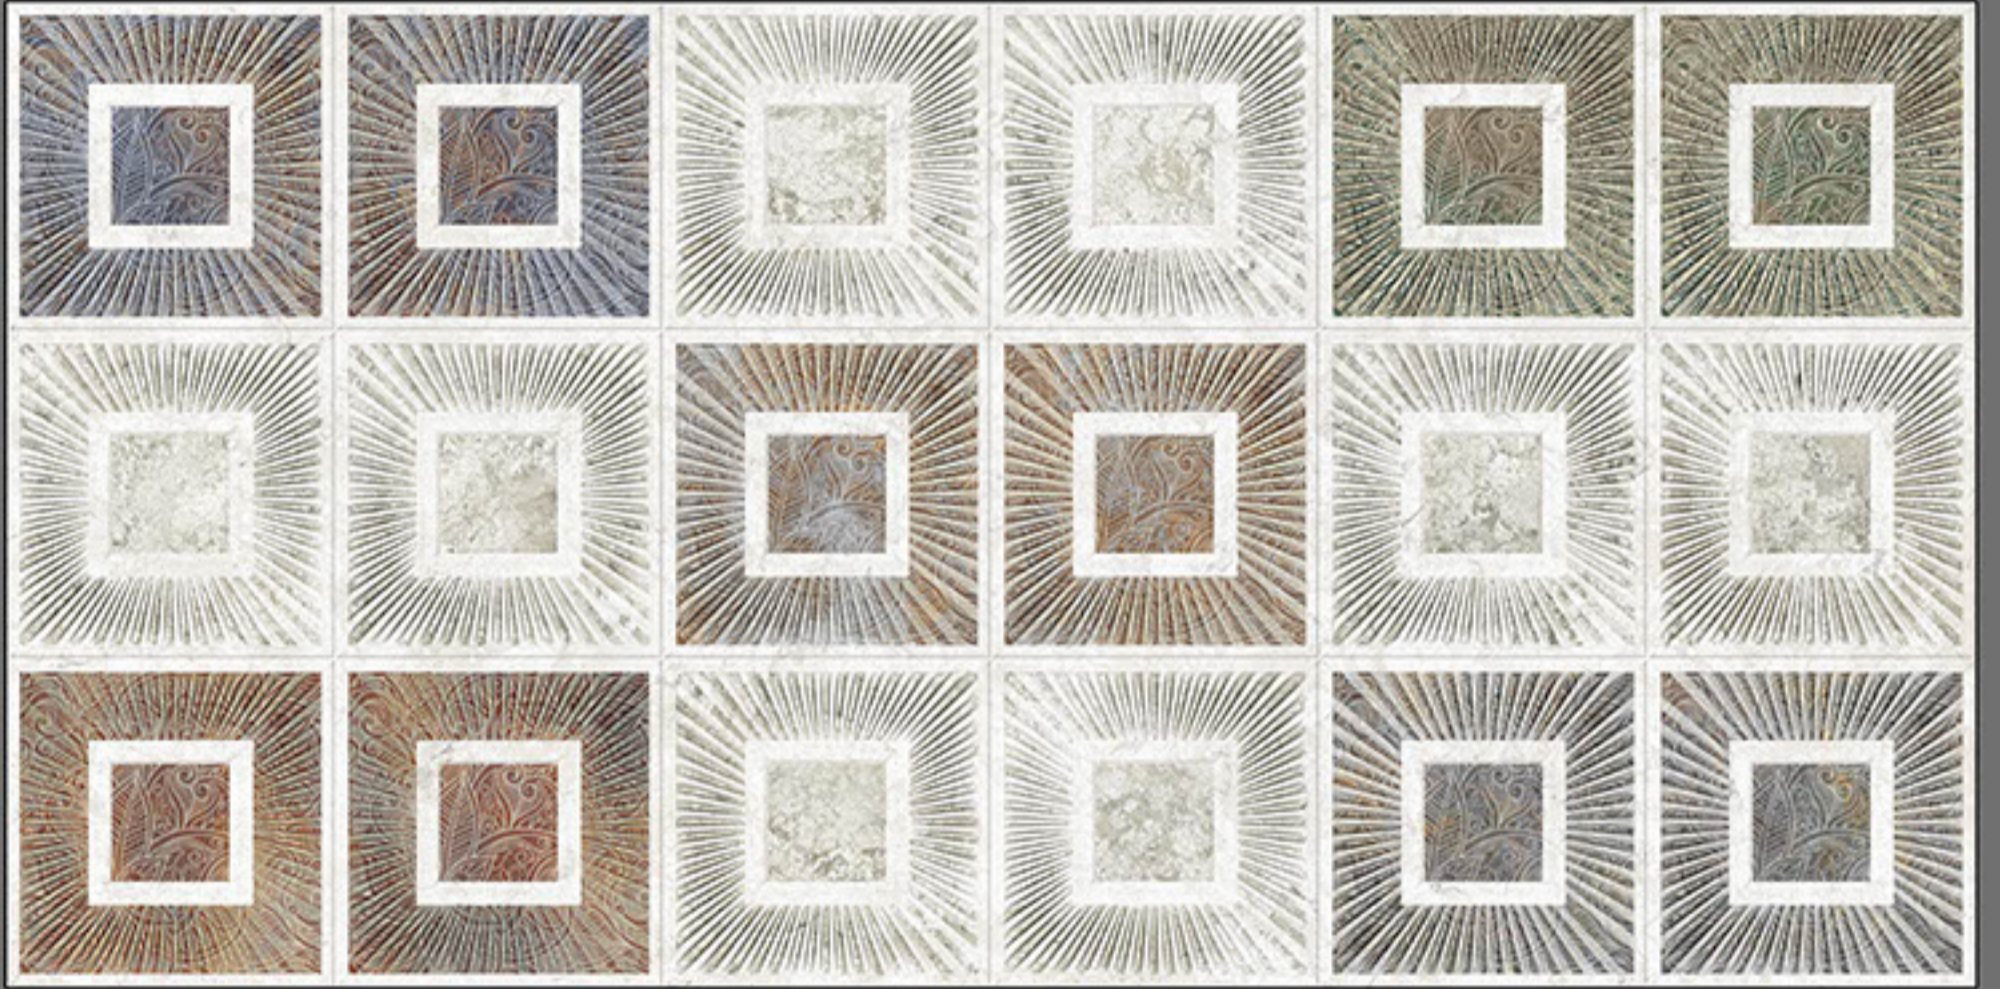

DESIGN NO :

6216

LT

DIGITAL
WALL
TILES

300 X

600

MATT FINISH

EL_1

DK