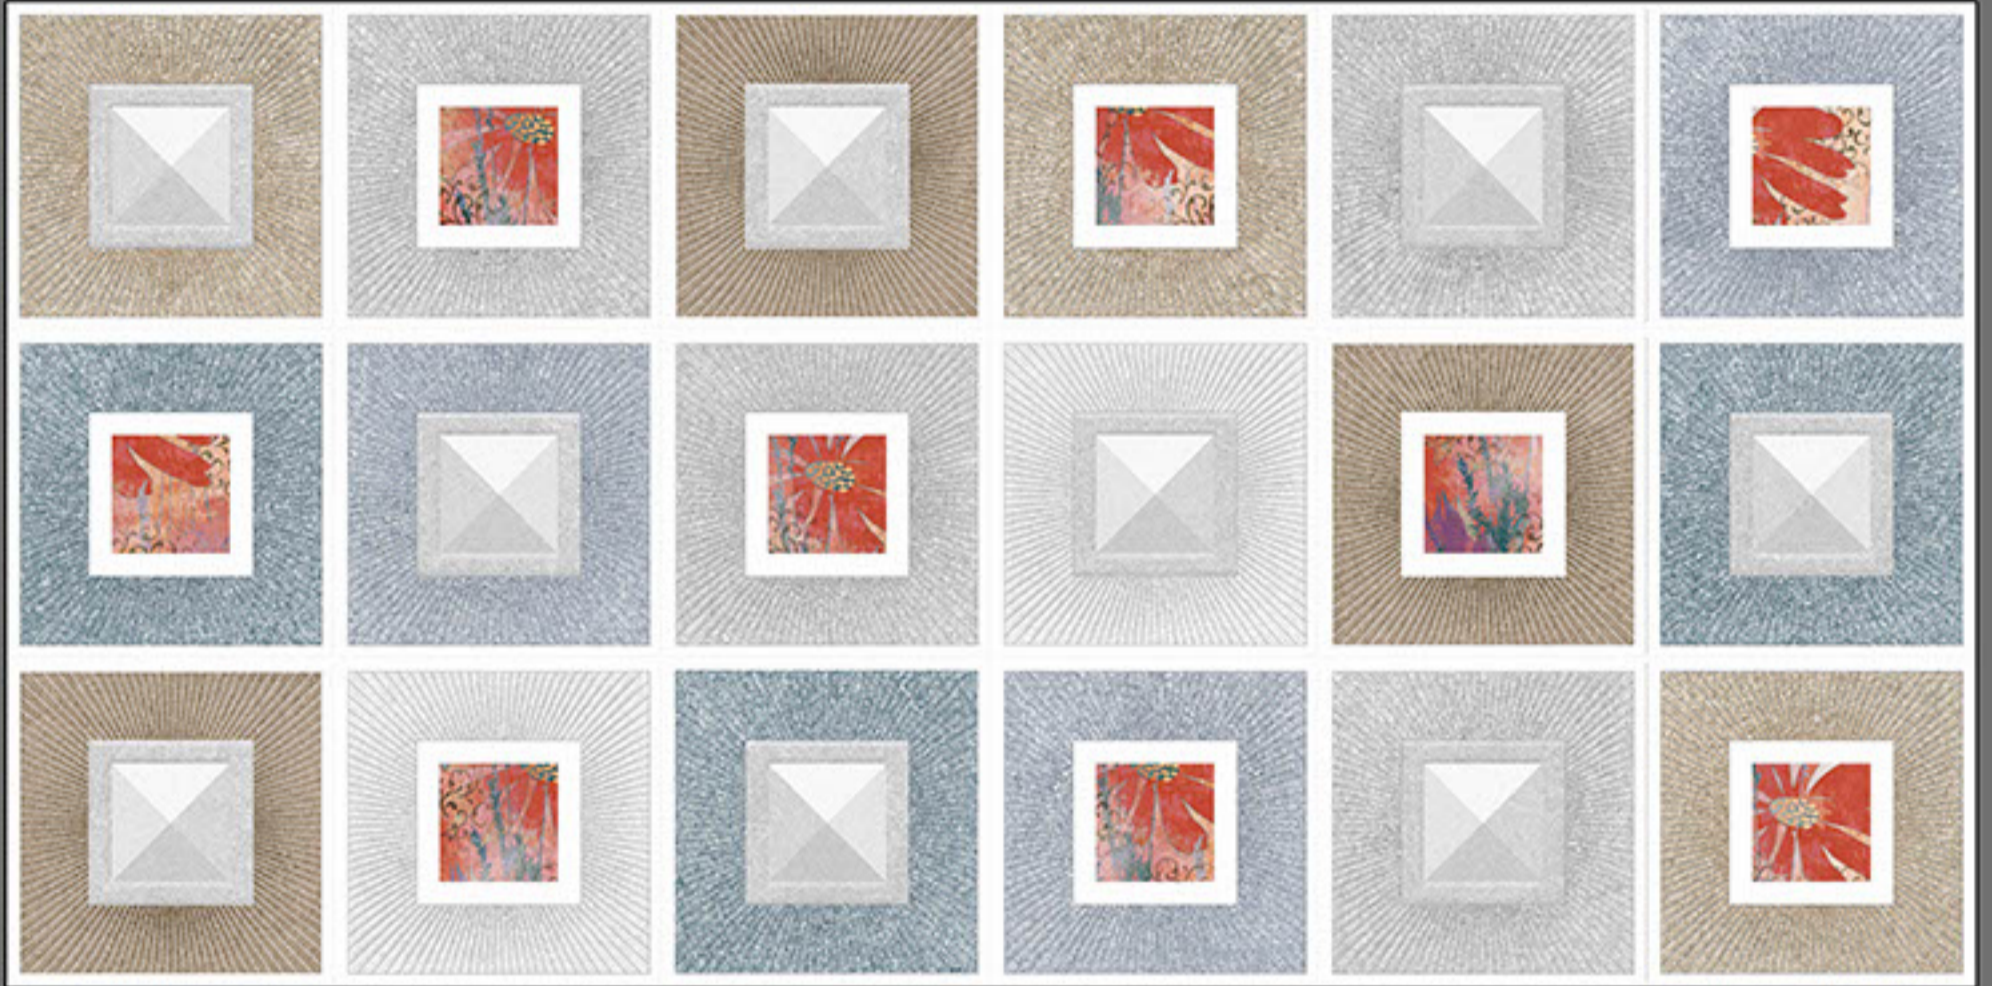

DESIGN NO.:

6226

LT

DIGITAL
WALL
TILES

300 X

600

MATT FINISH

HL_1

DK