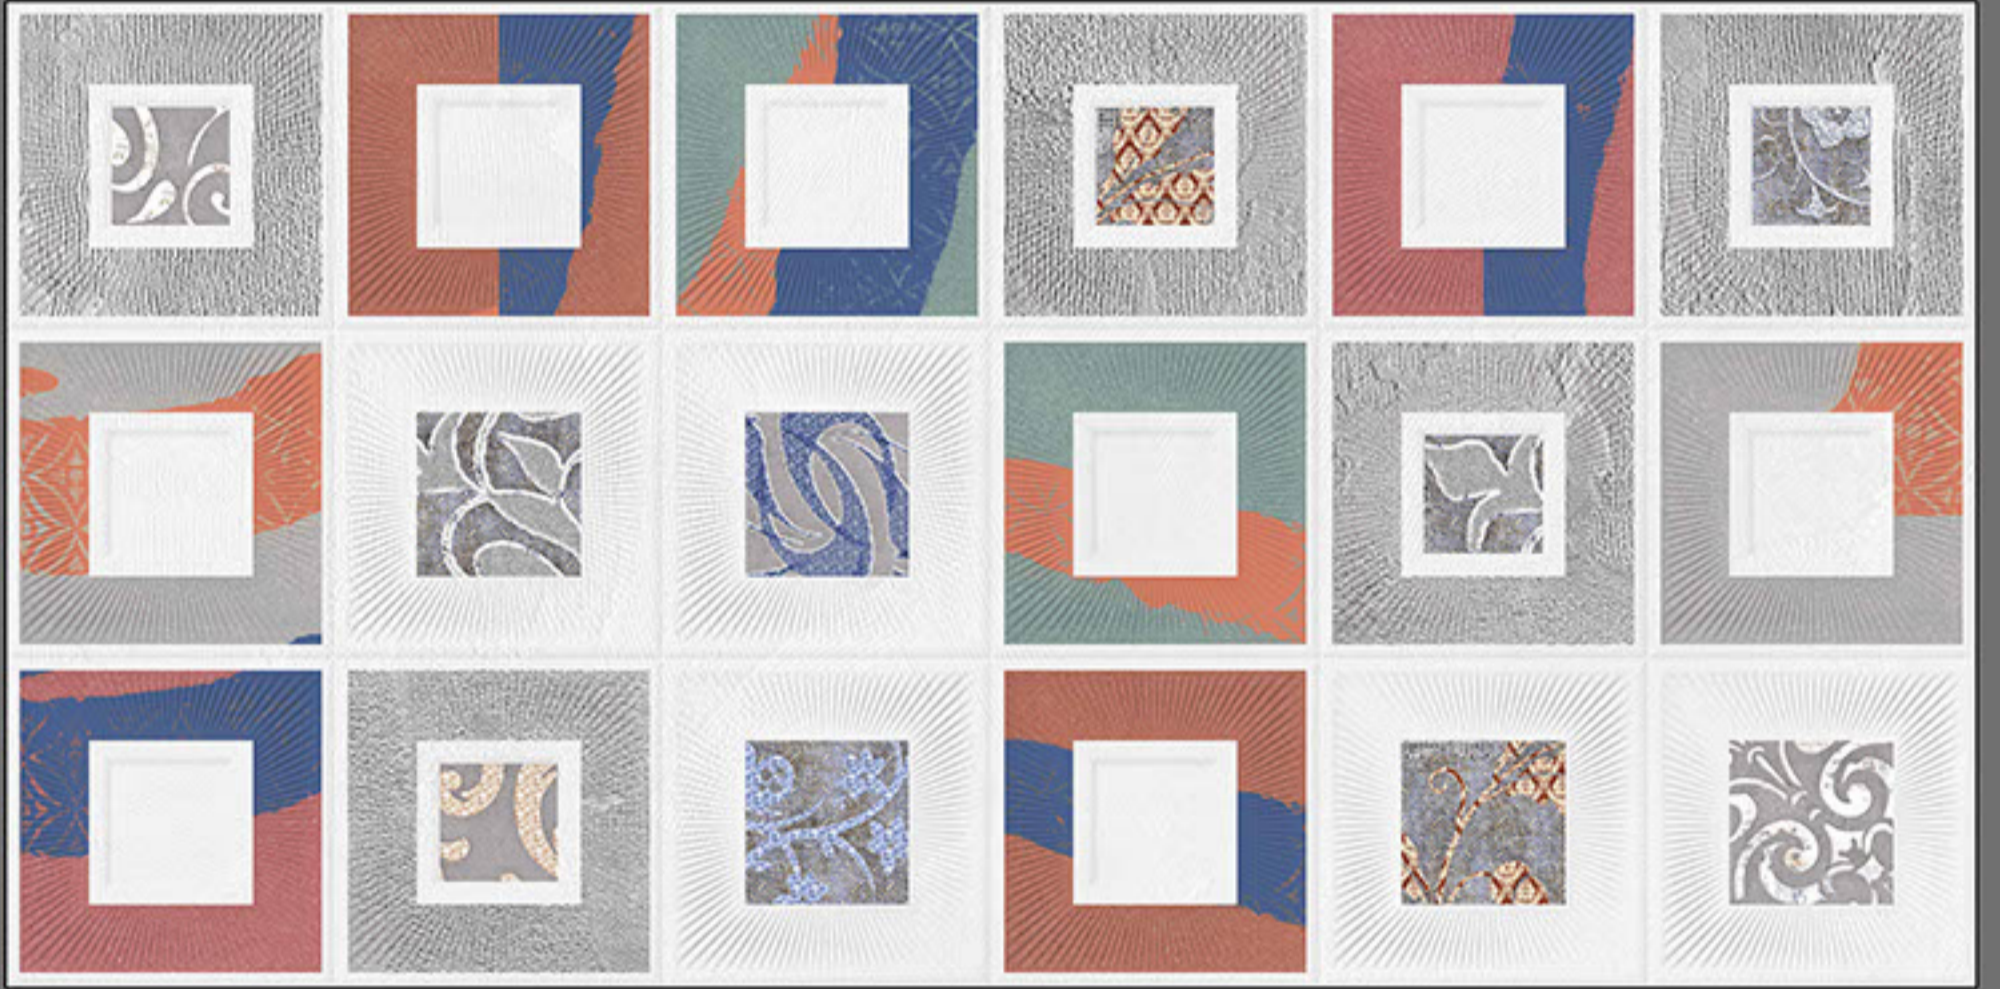

LT

DIGITAL
WALL
TILES

300 X
600

MATT FINISH

HL_1

DK

DESIGN NO.:

6236