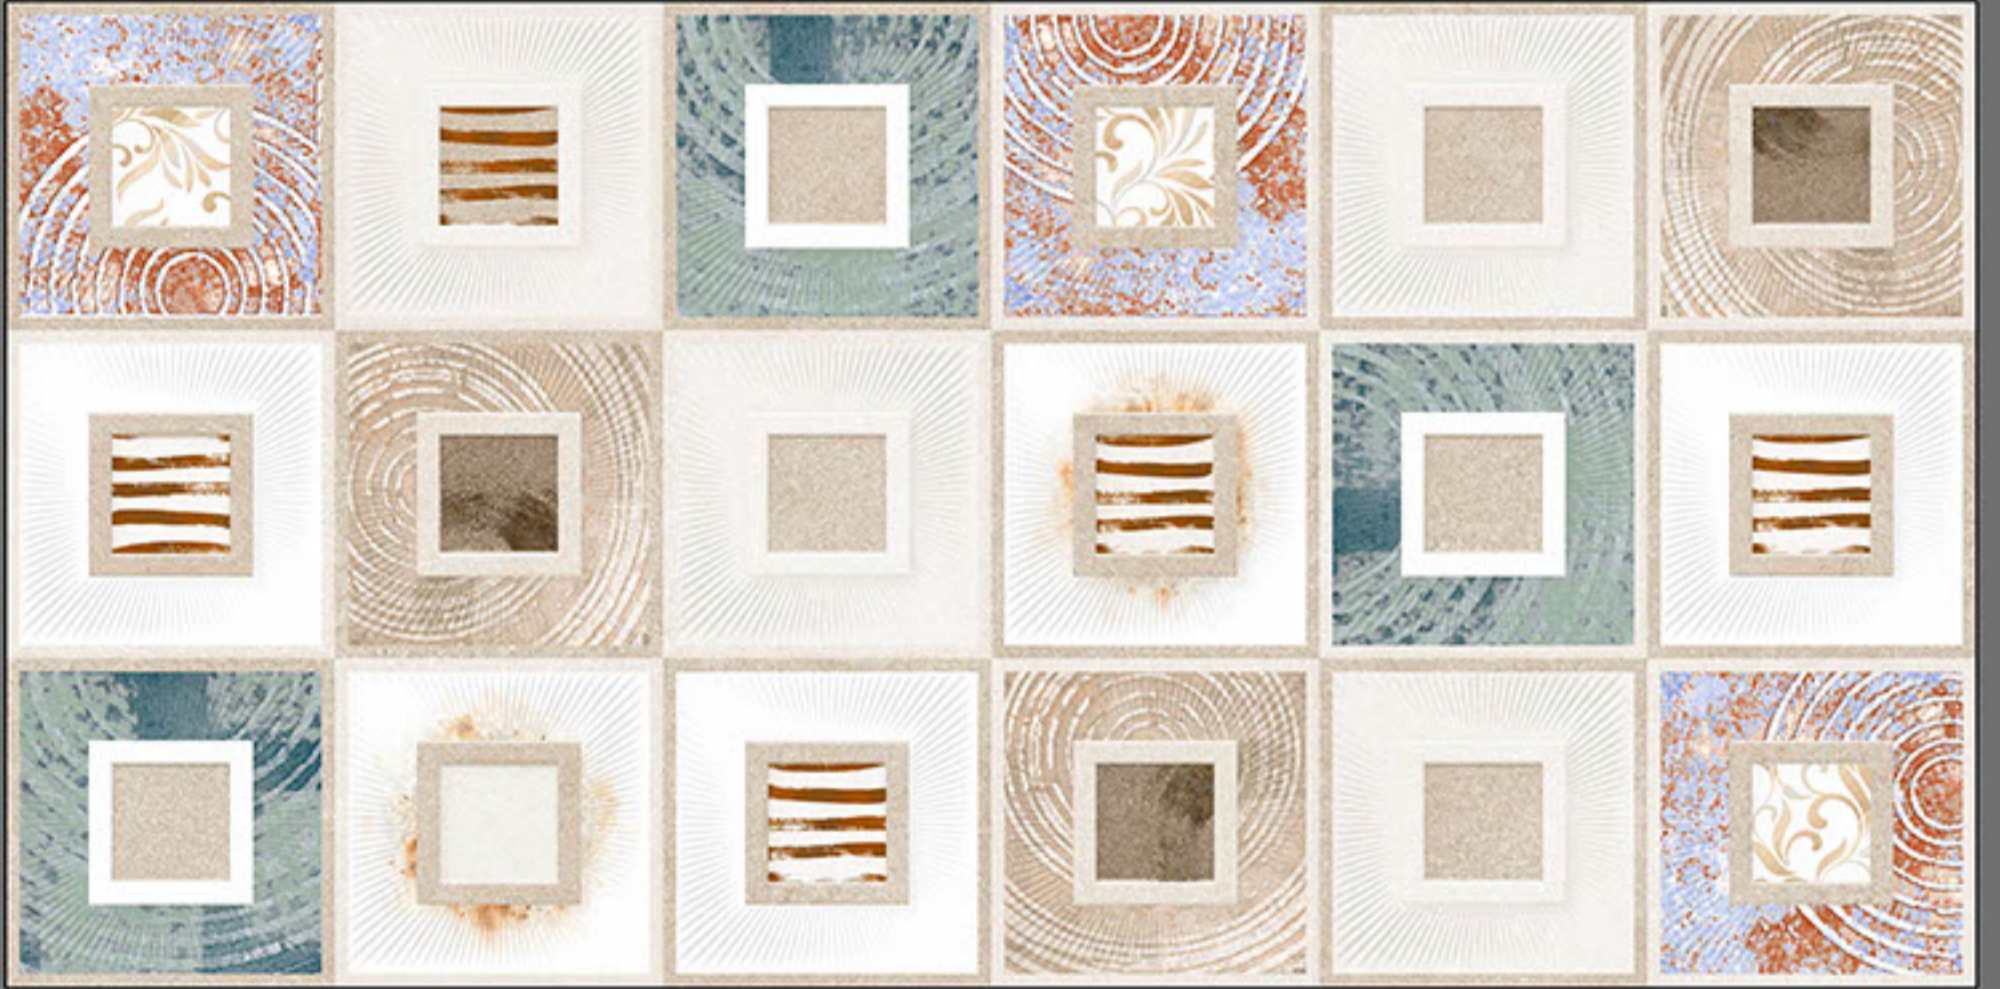

X

600

MATT FINISH

LF

EL_1

DK

DESIGN NO.:

6230