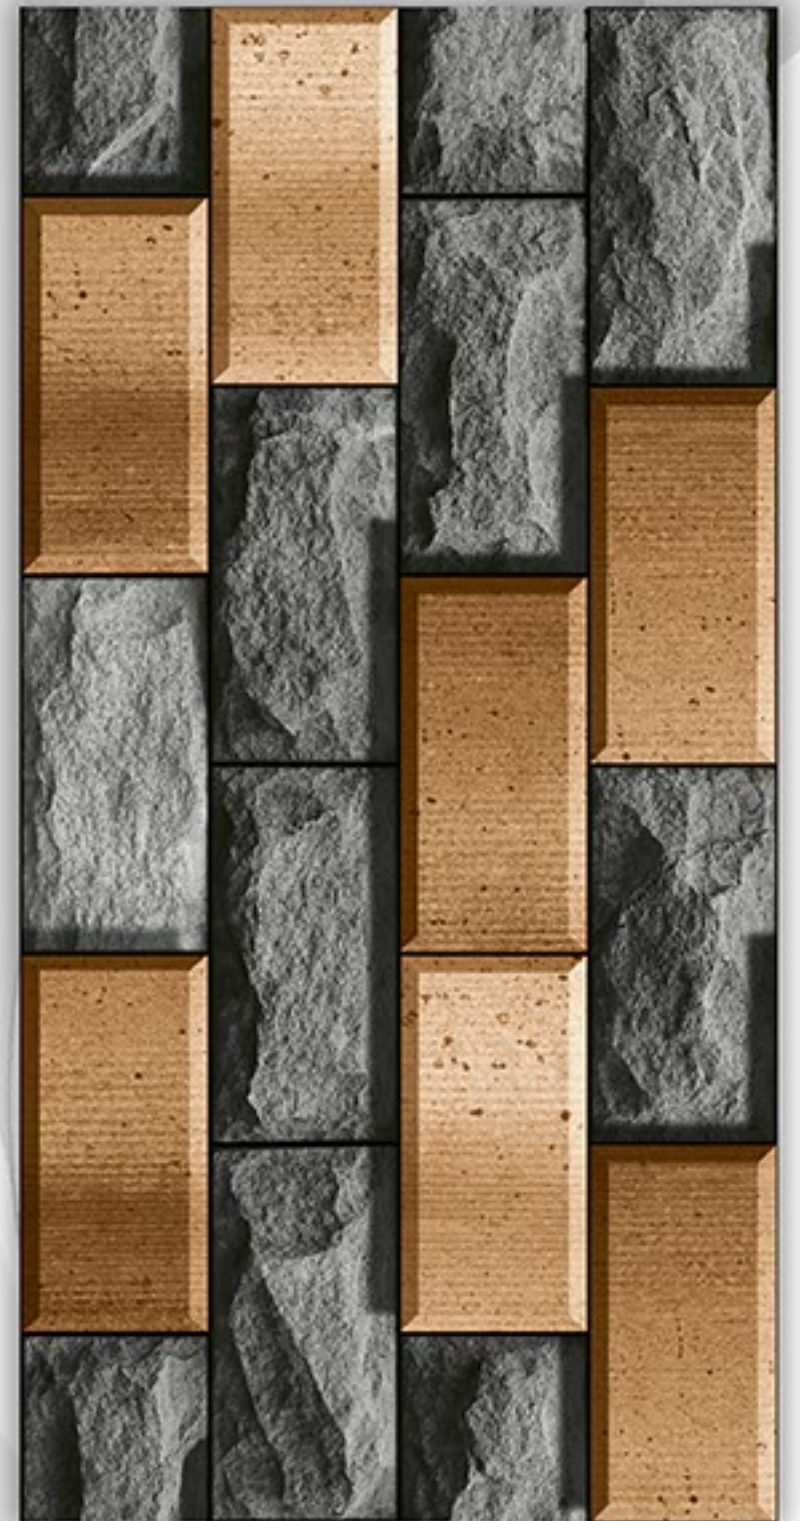

300X600mm

GLOSSY-ELE_8563

MATT-ELE_8063