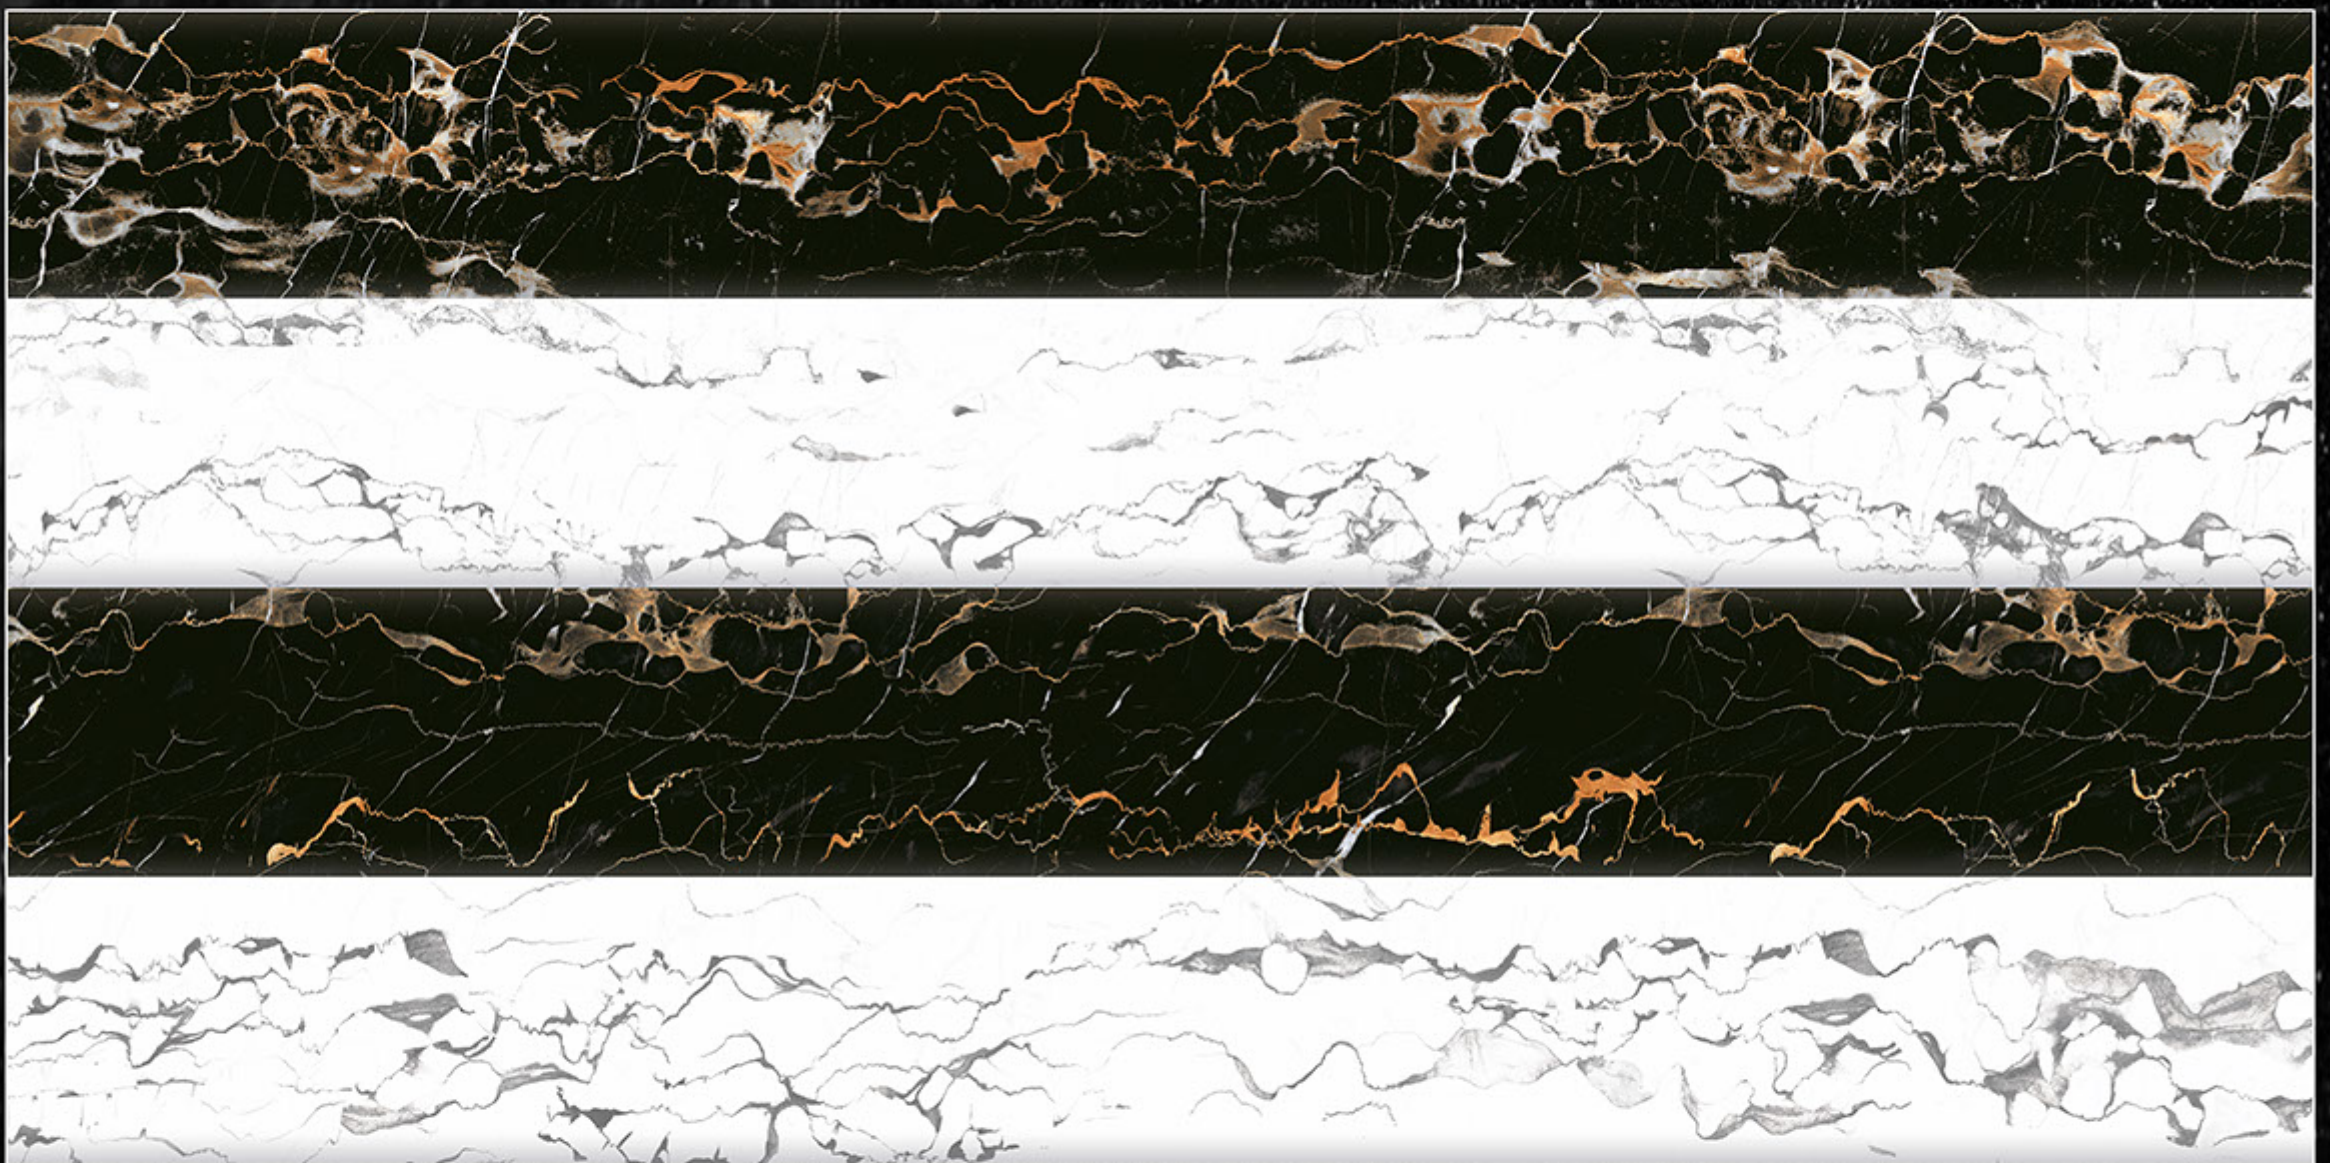

LT -

HL_1

DK -

D.NO :- 5362

GLOSSY SERIES
300 X 600 mm

LT -

HL_1

DK -