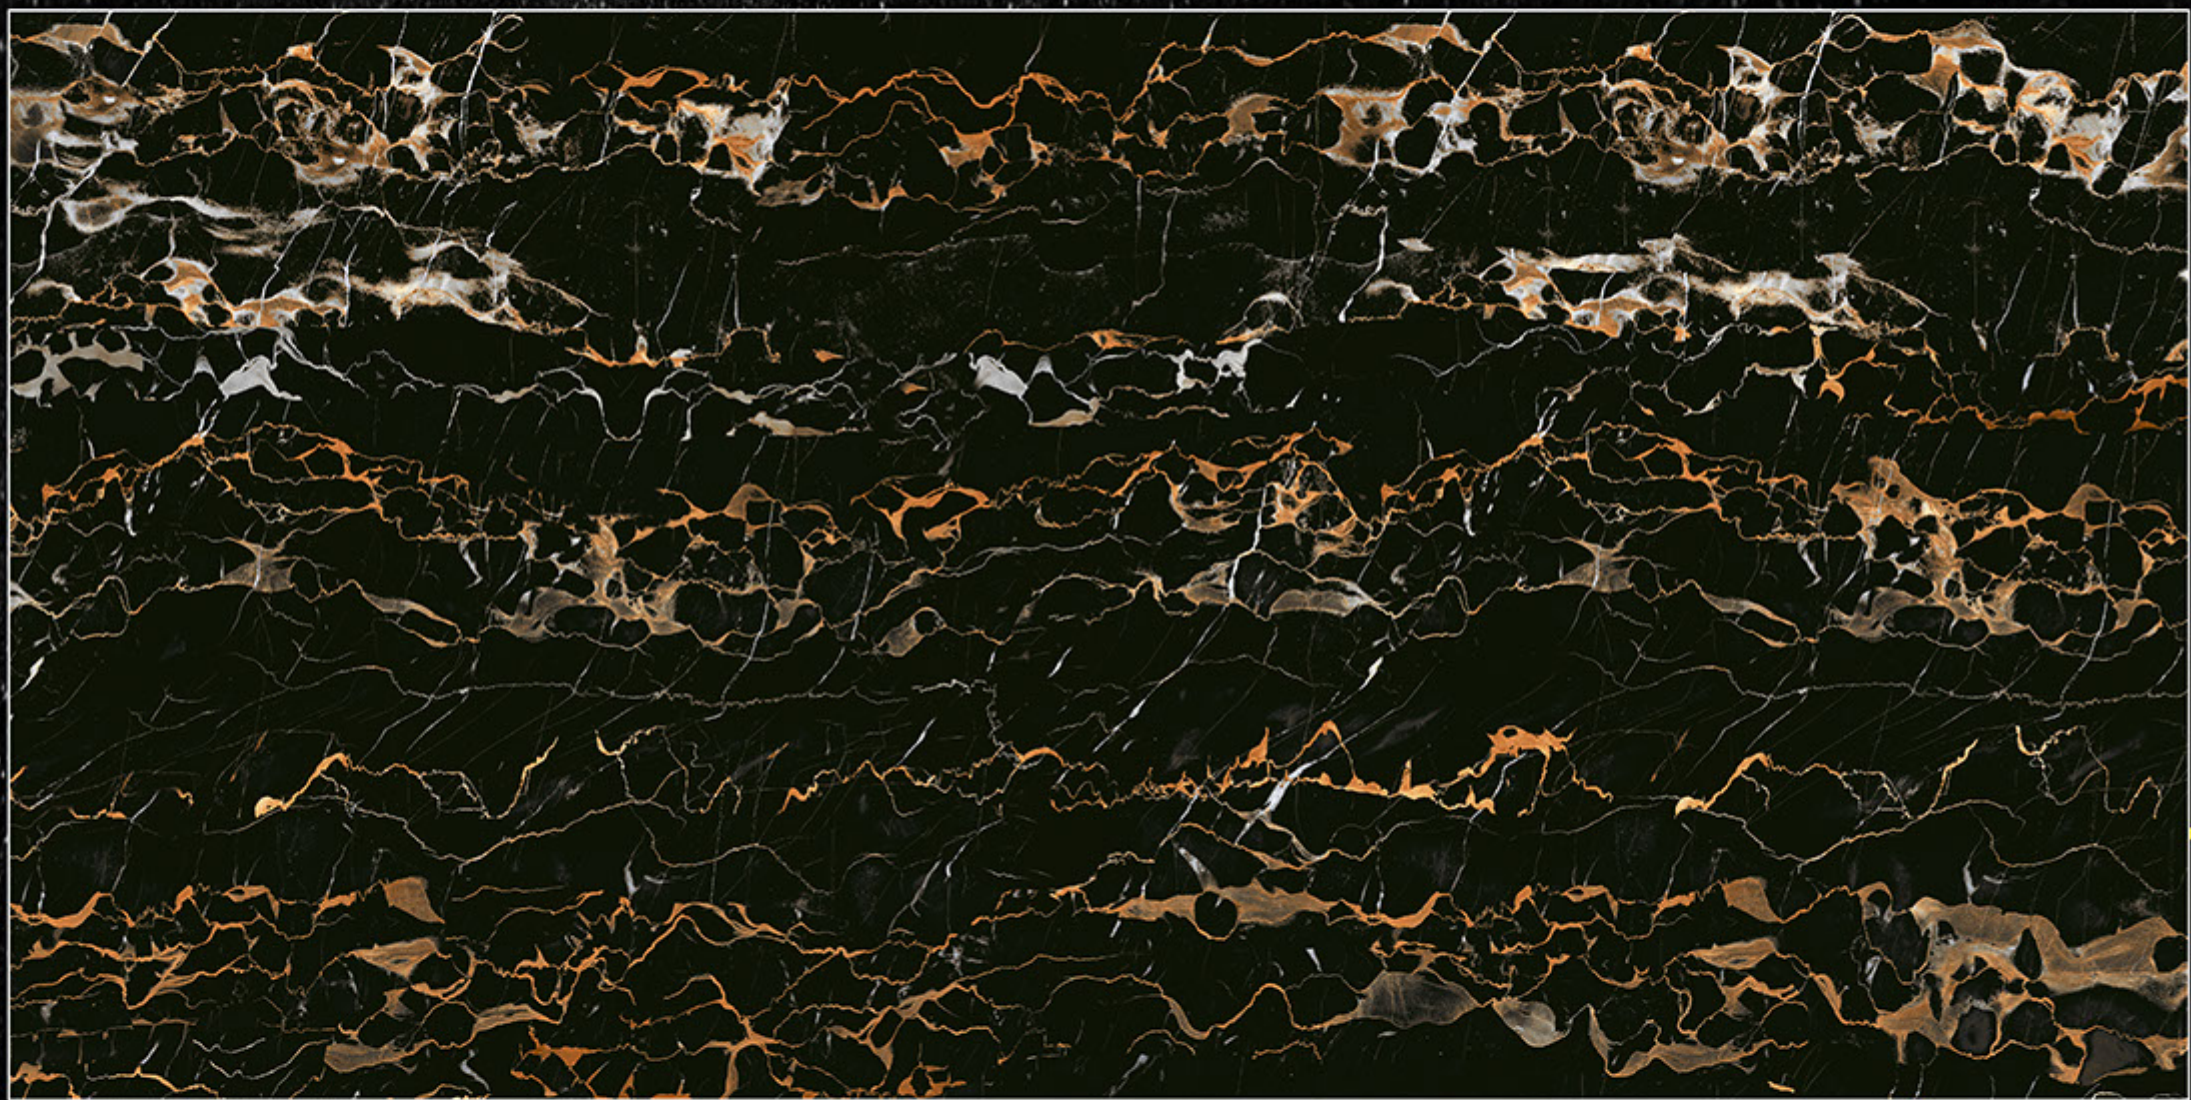

LT -

HL_1

DK -

D.NO :- 5362

GLOSSY SERIES
300 X 600 mm

LT -

HL_1

DK -