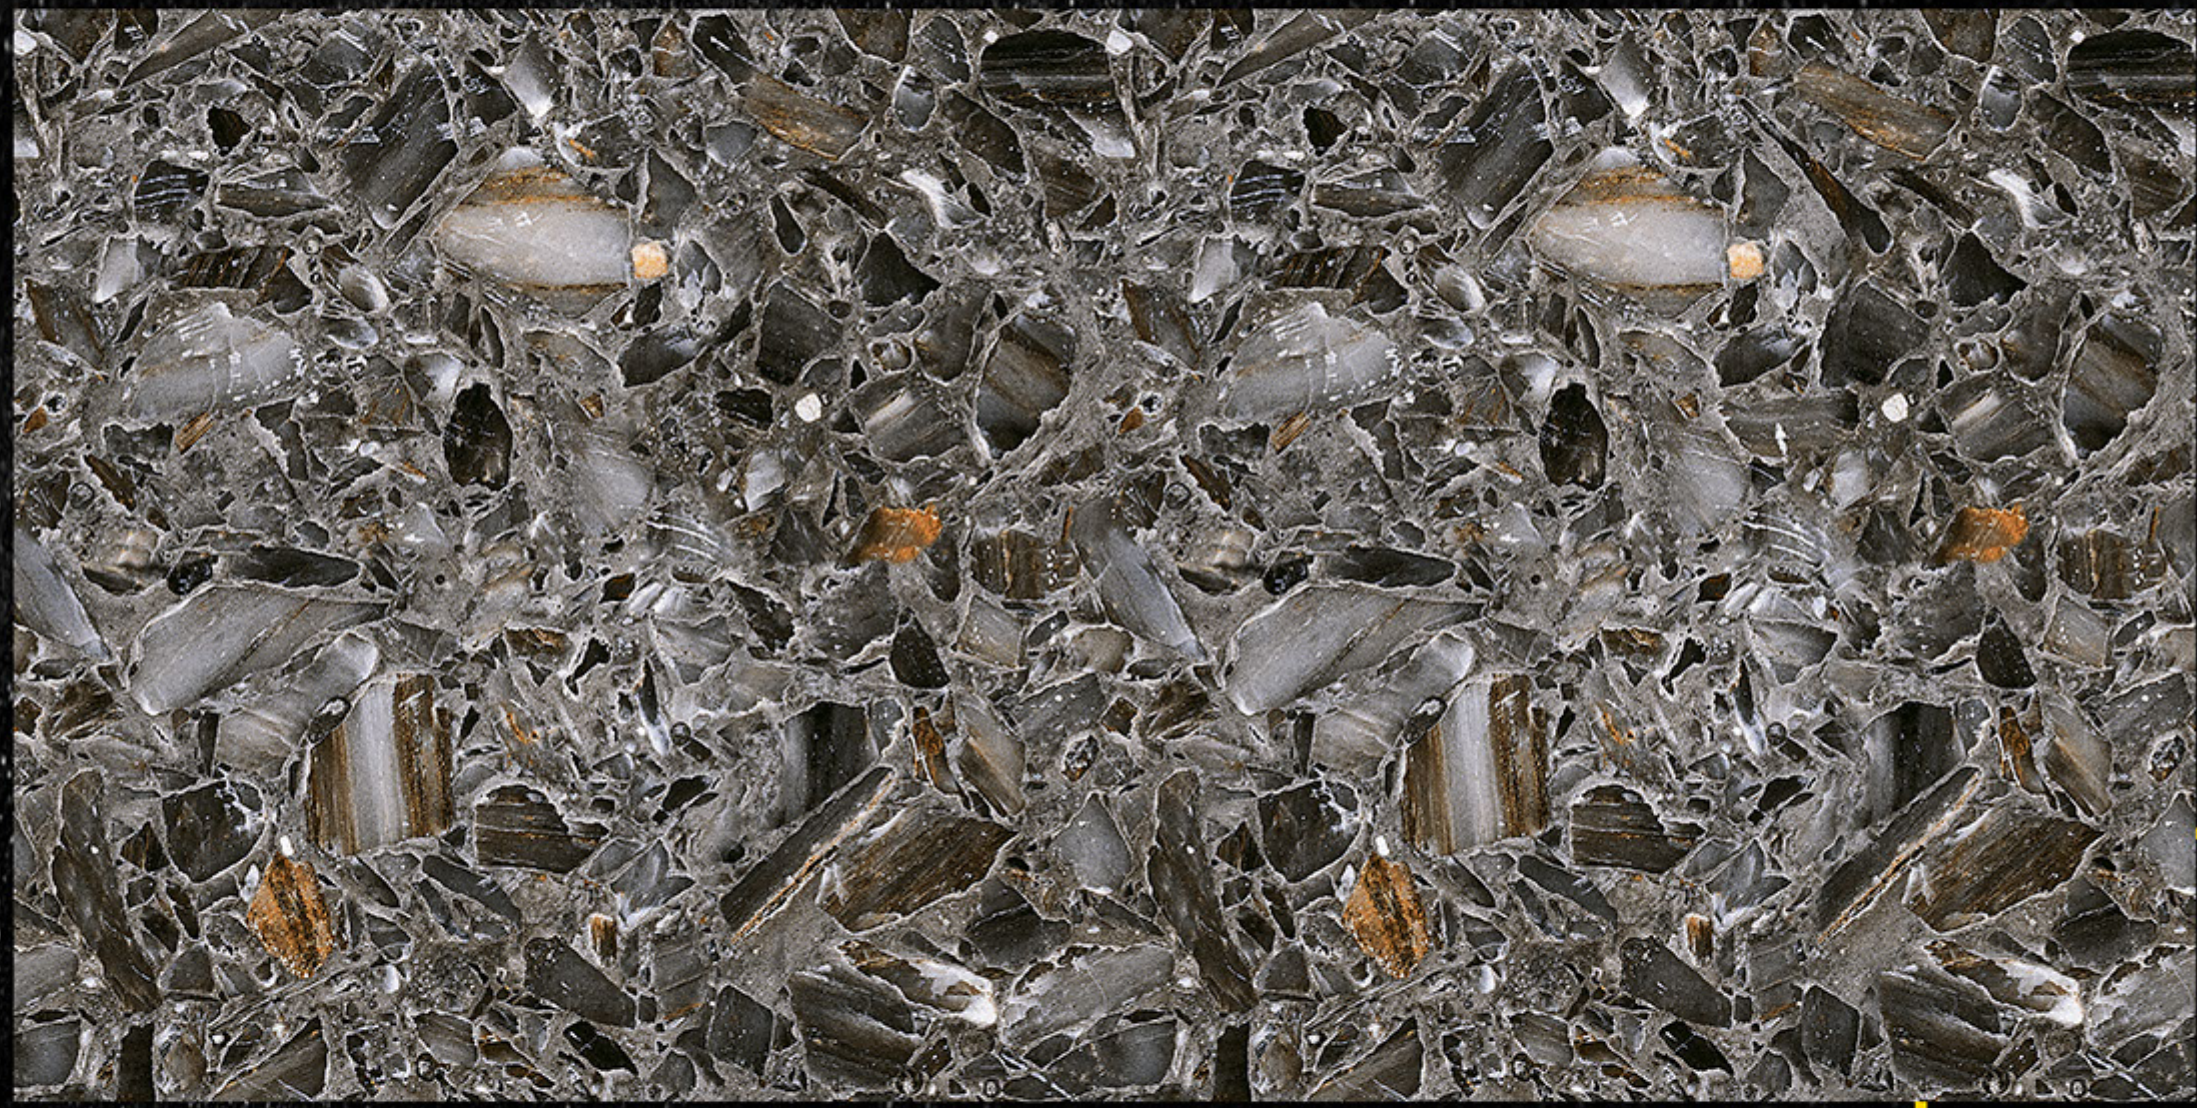

LT -

HL_1

DK -

D.NO :- 5380

GLOSSY SERIES
300 X 600 mm

LT -

HL_1

DK -