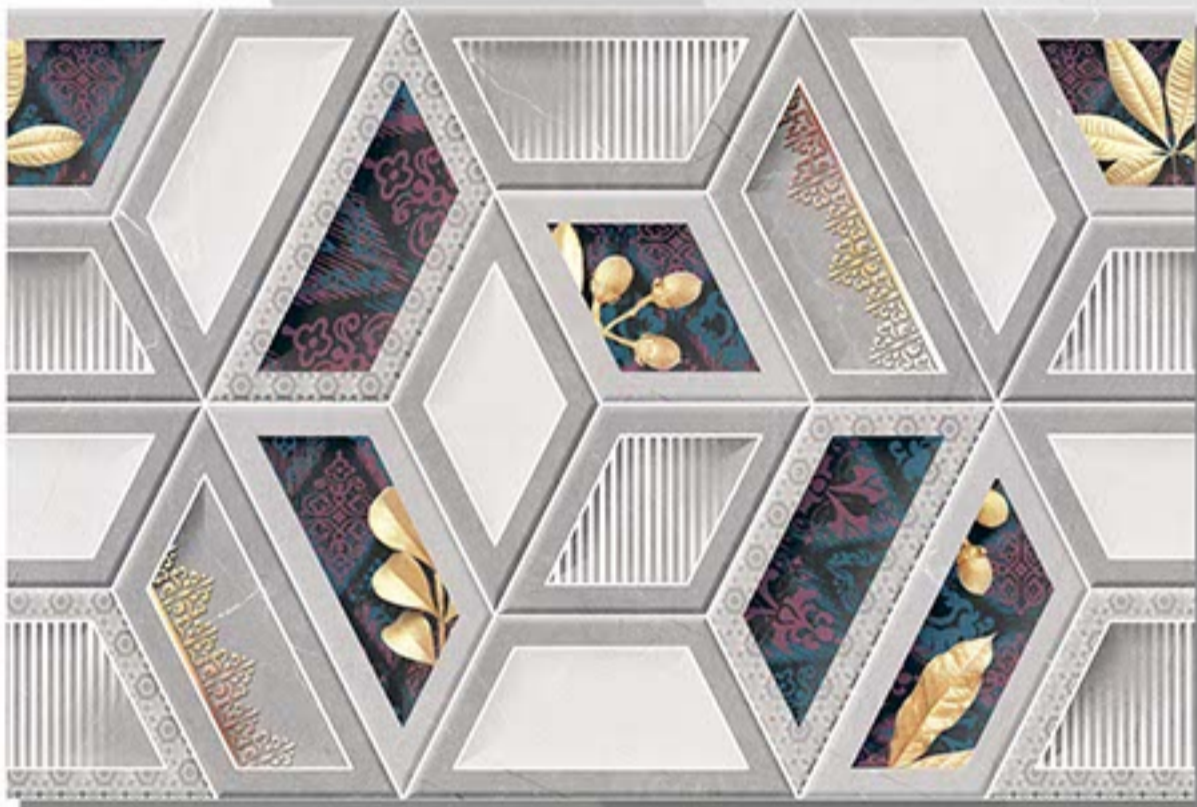

GLOOSY SERIES

300X450mm

NO-10059

LT

HL_1

DK