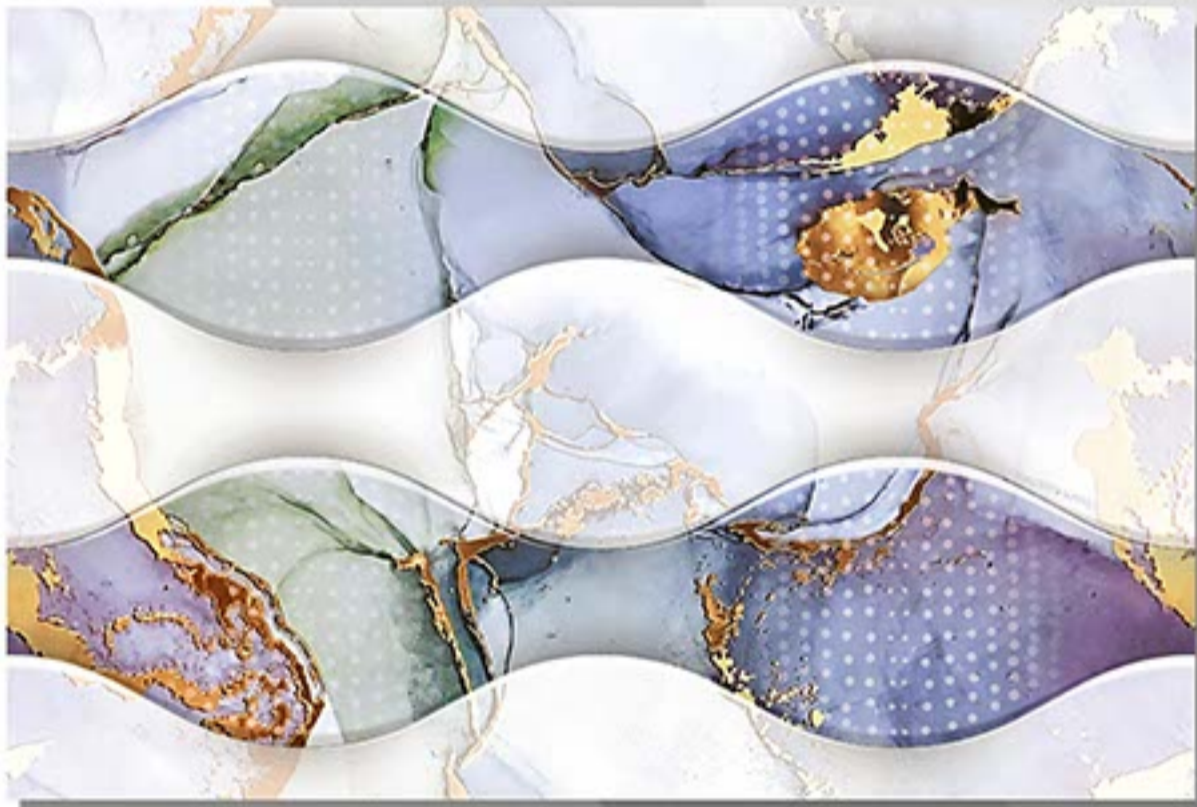

GLOOSY SERIES

300X450mm

NO-10132

LT

HL_1

DK