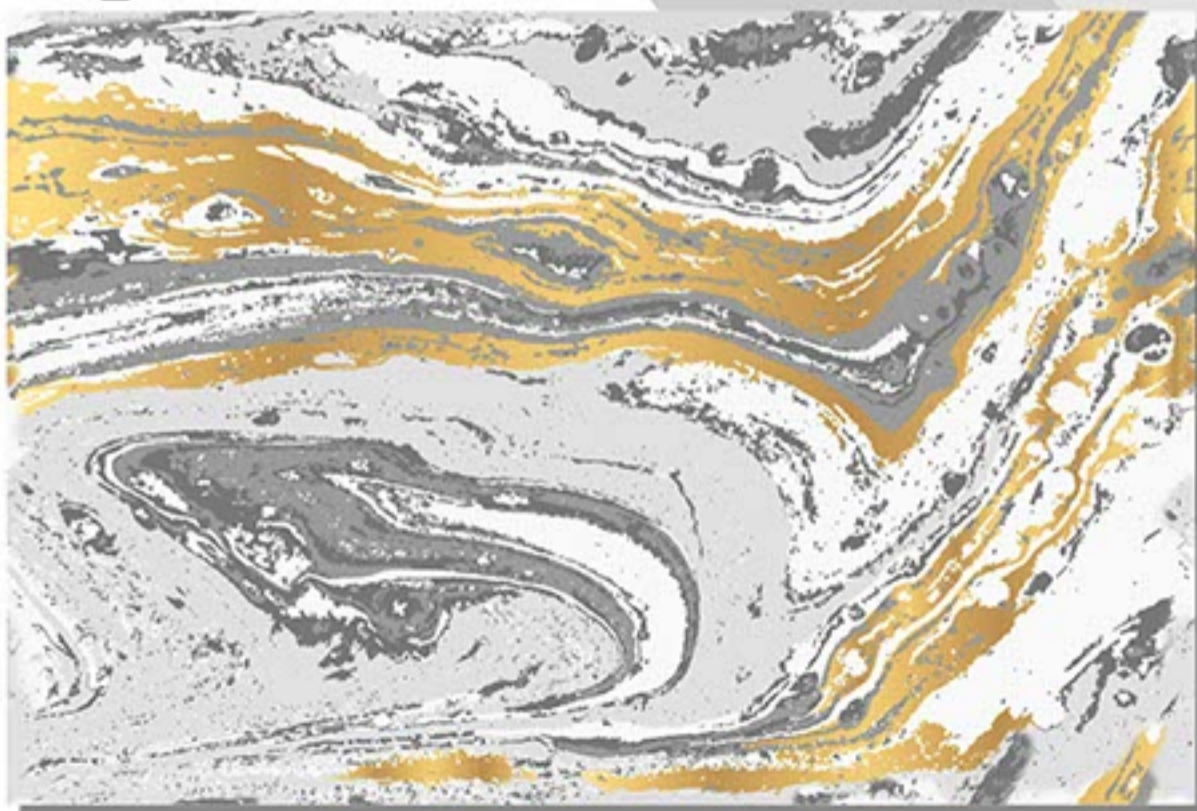

# GLOOSY SERIES

300X450mm

NO-10143

LT

HL\_1

DK