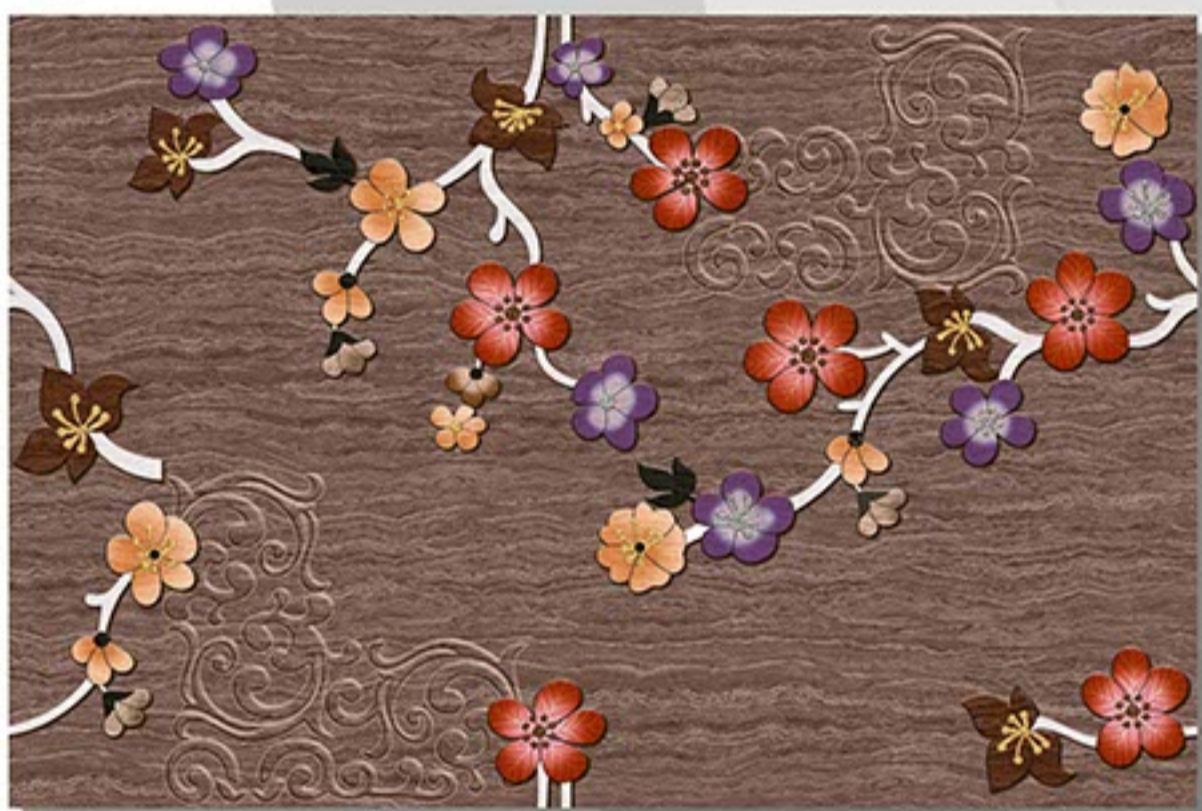

GLOOSY SERIES

300X450mm

NO-10160

LT

HL_1

DK