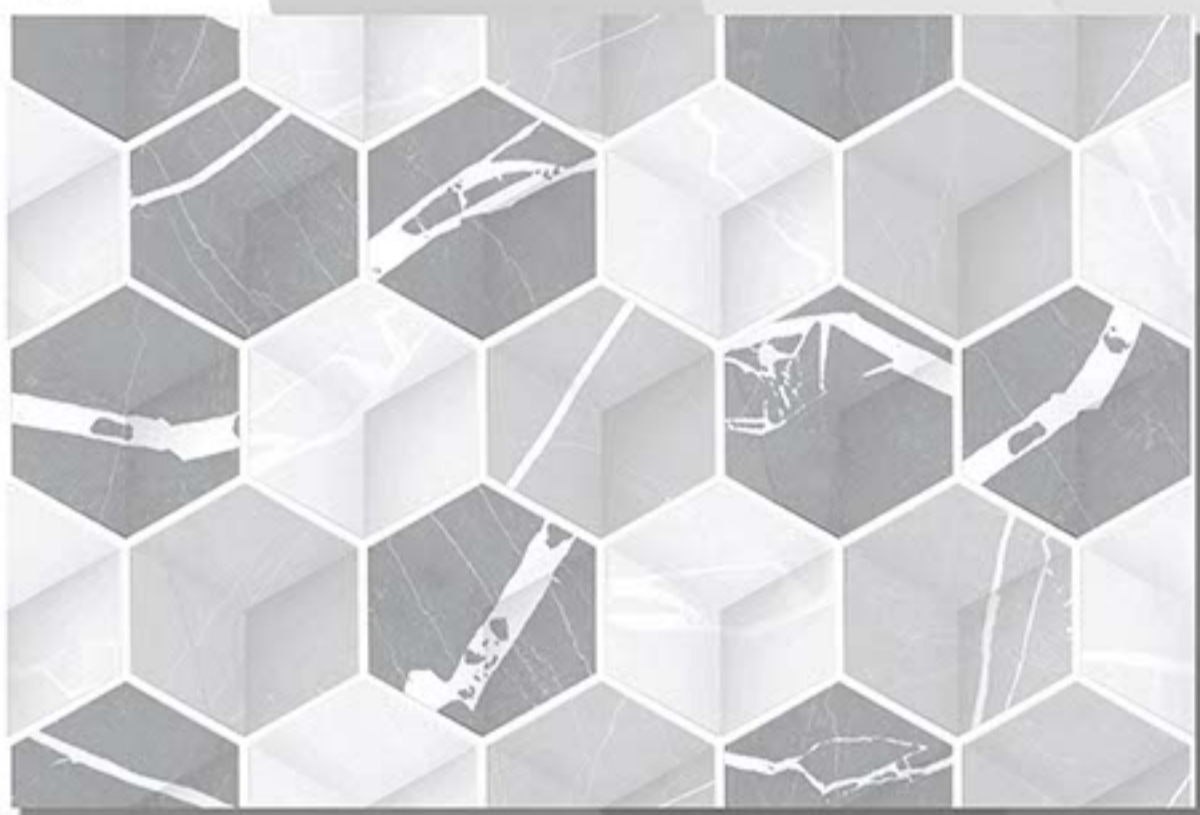

# GLOOSY SERIES

300X450mm

NO-10073

LT

HL\_1

DK