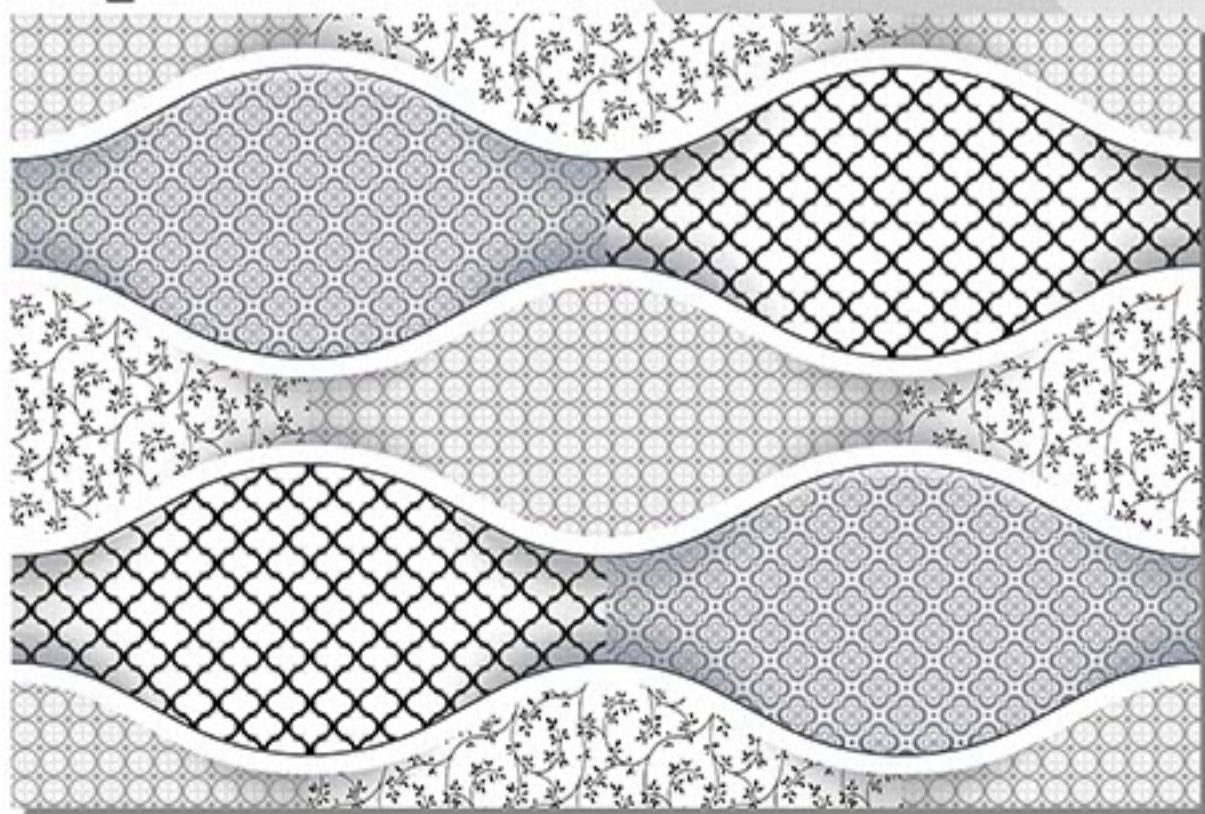

# GLOSSY SERIES

300X450mm

NO-10097

LT

HL\_3

HL\_4