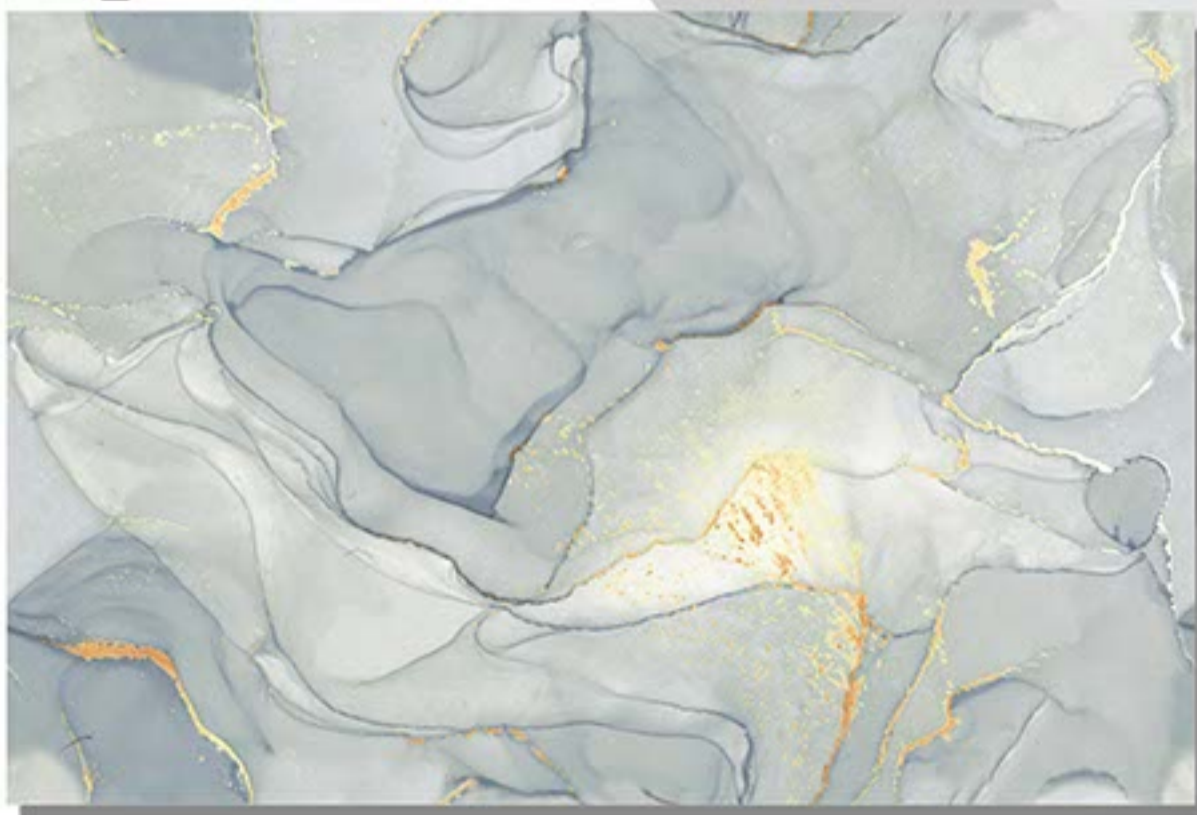

# GLOOSY SERIES

300X450mm

NO-10102

LT

HL\_1

DK