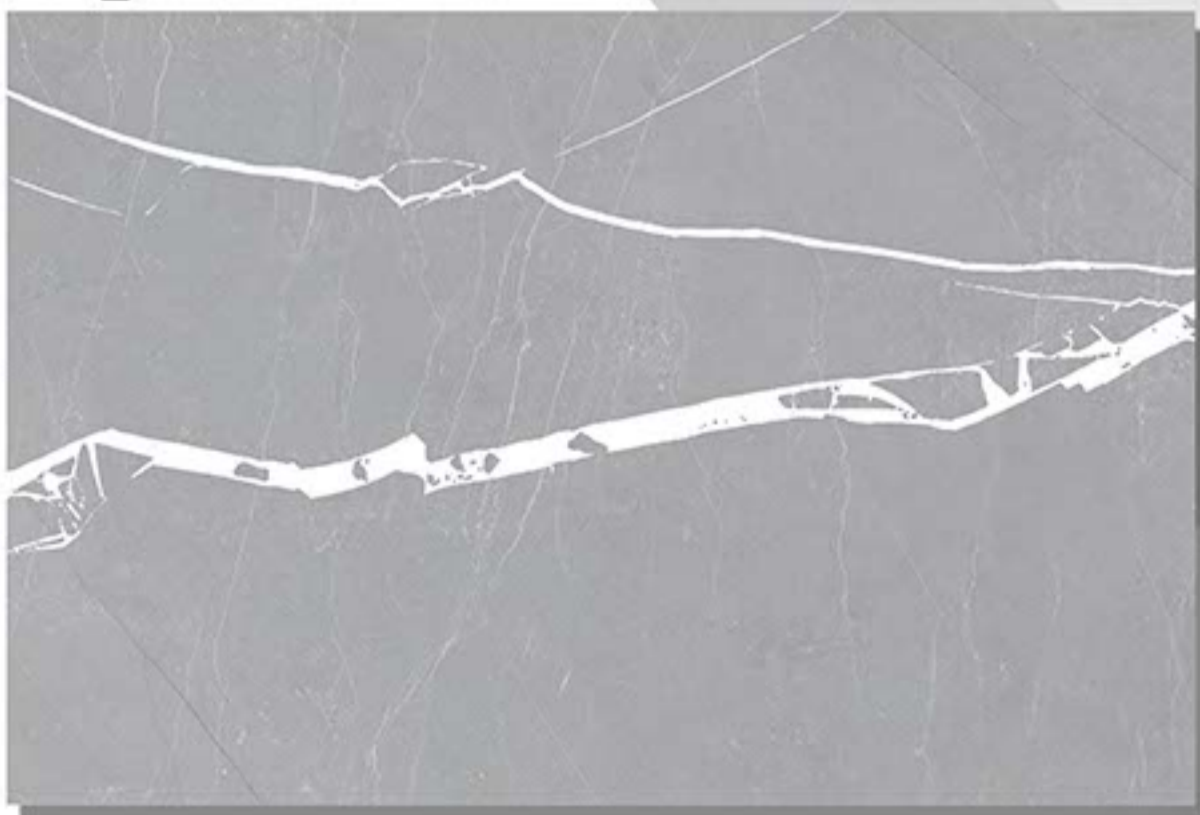

# GLOOSY SERIES

300X450mm

NO-10073

LT

HL\_1

DK