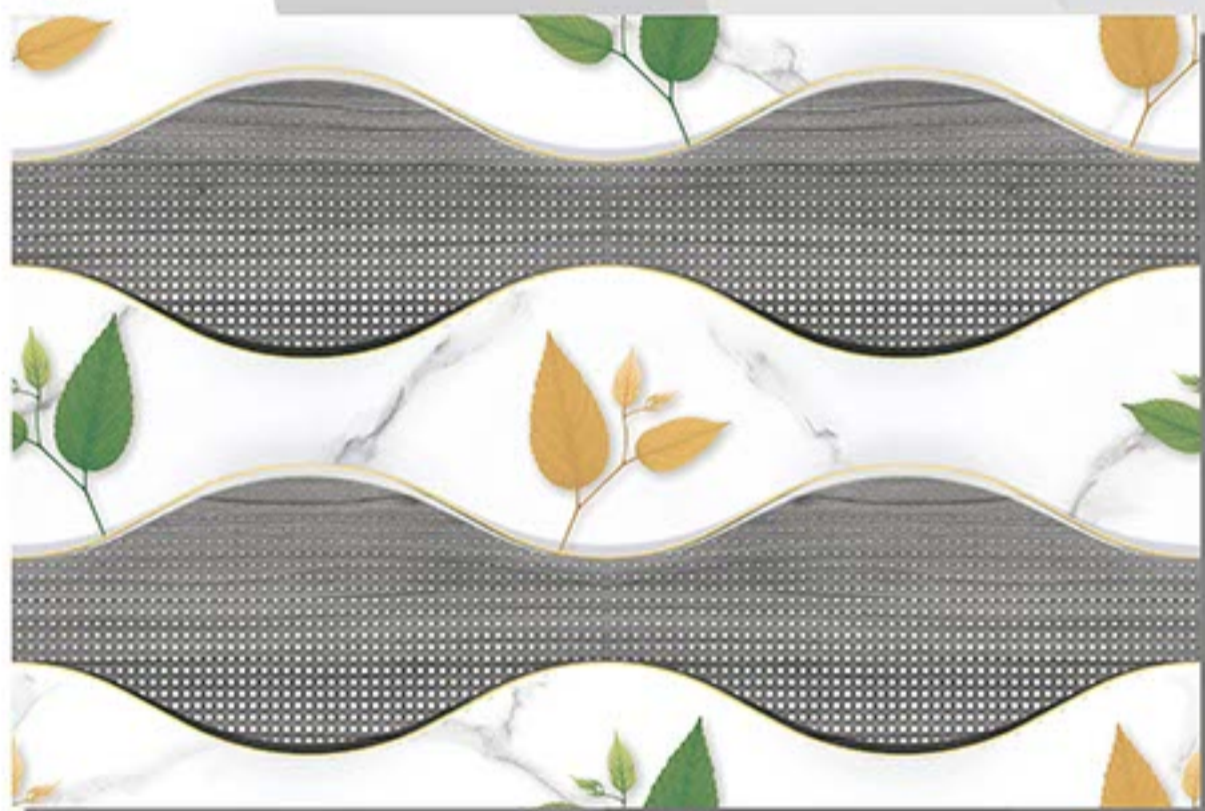

GLOSSY SERIES

300X450mm

NO-10097

LT

HL_3

HL_4