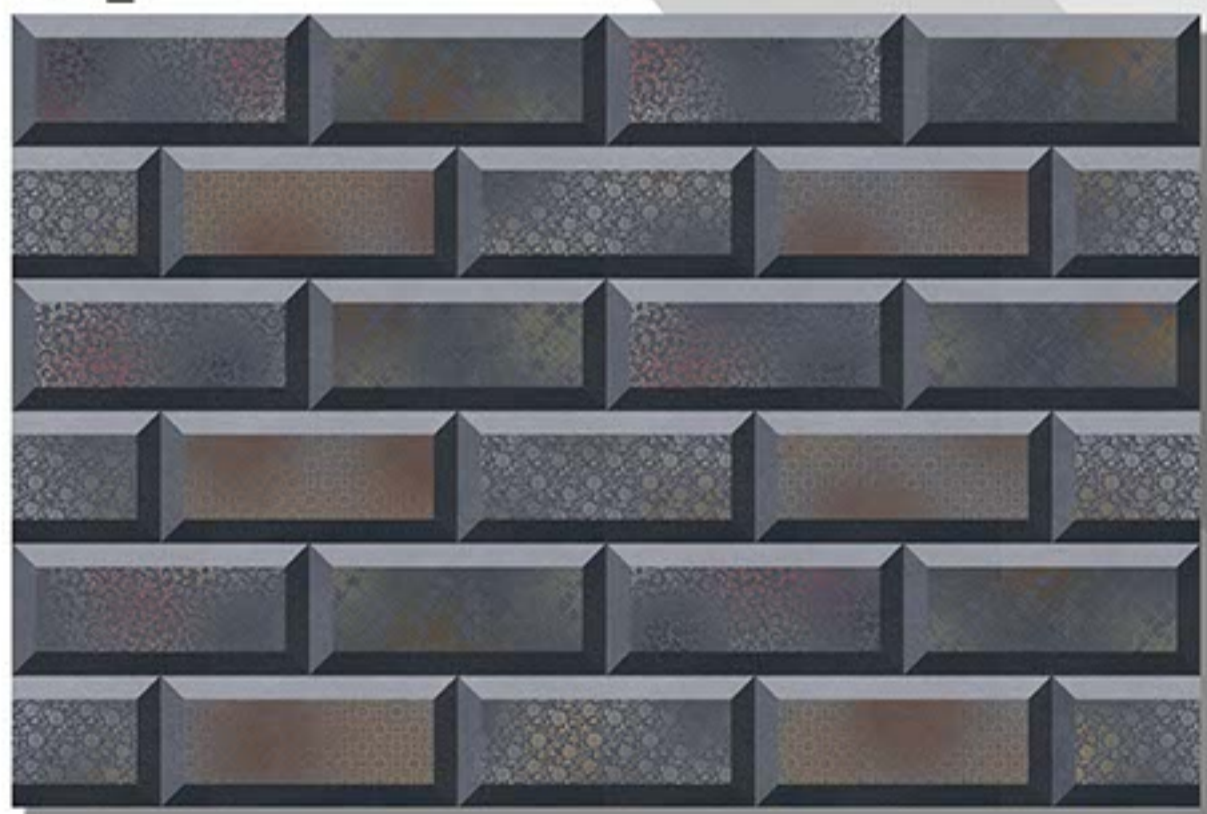

# GLOSSY SERIES

300X450mm

NO-10229

LT

HL\_1

DK