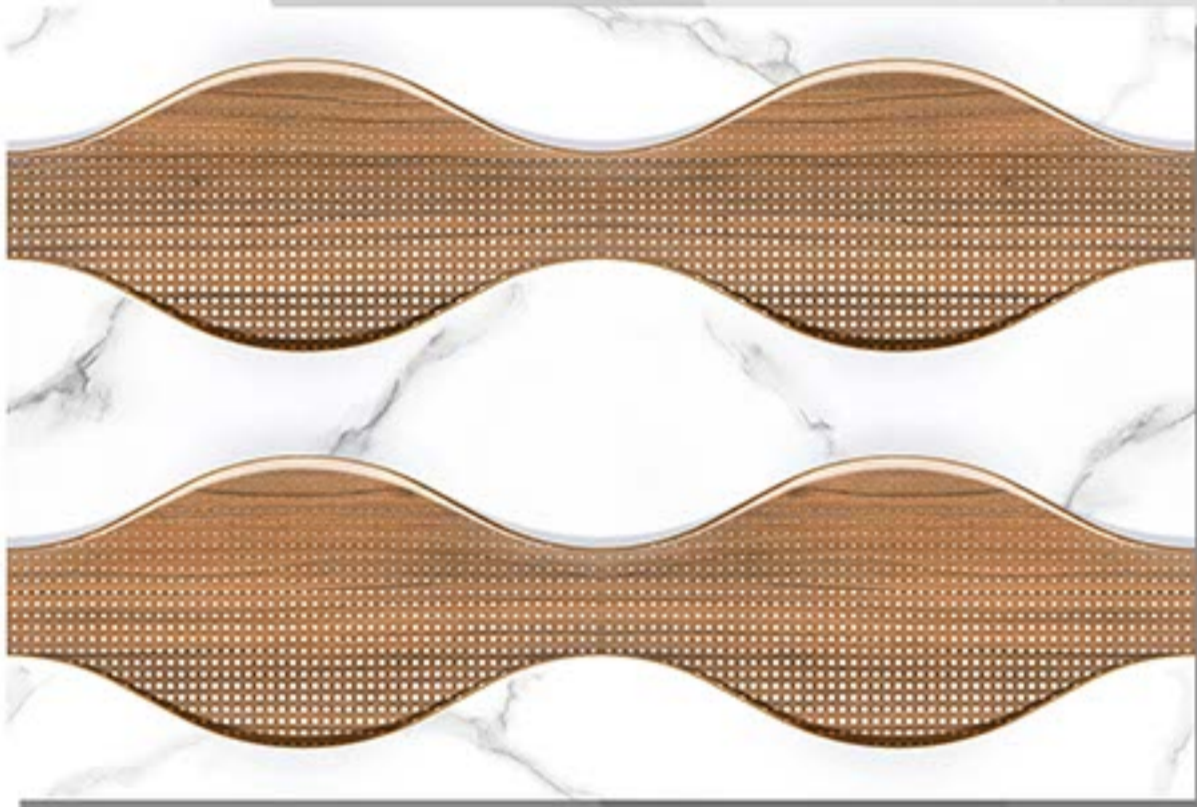

GLOSSY SERIES

300X450mm

NO-10097

LT

HL_1

HL_2