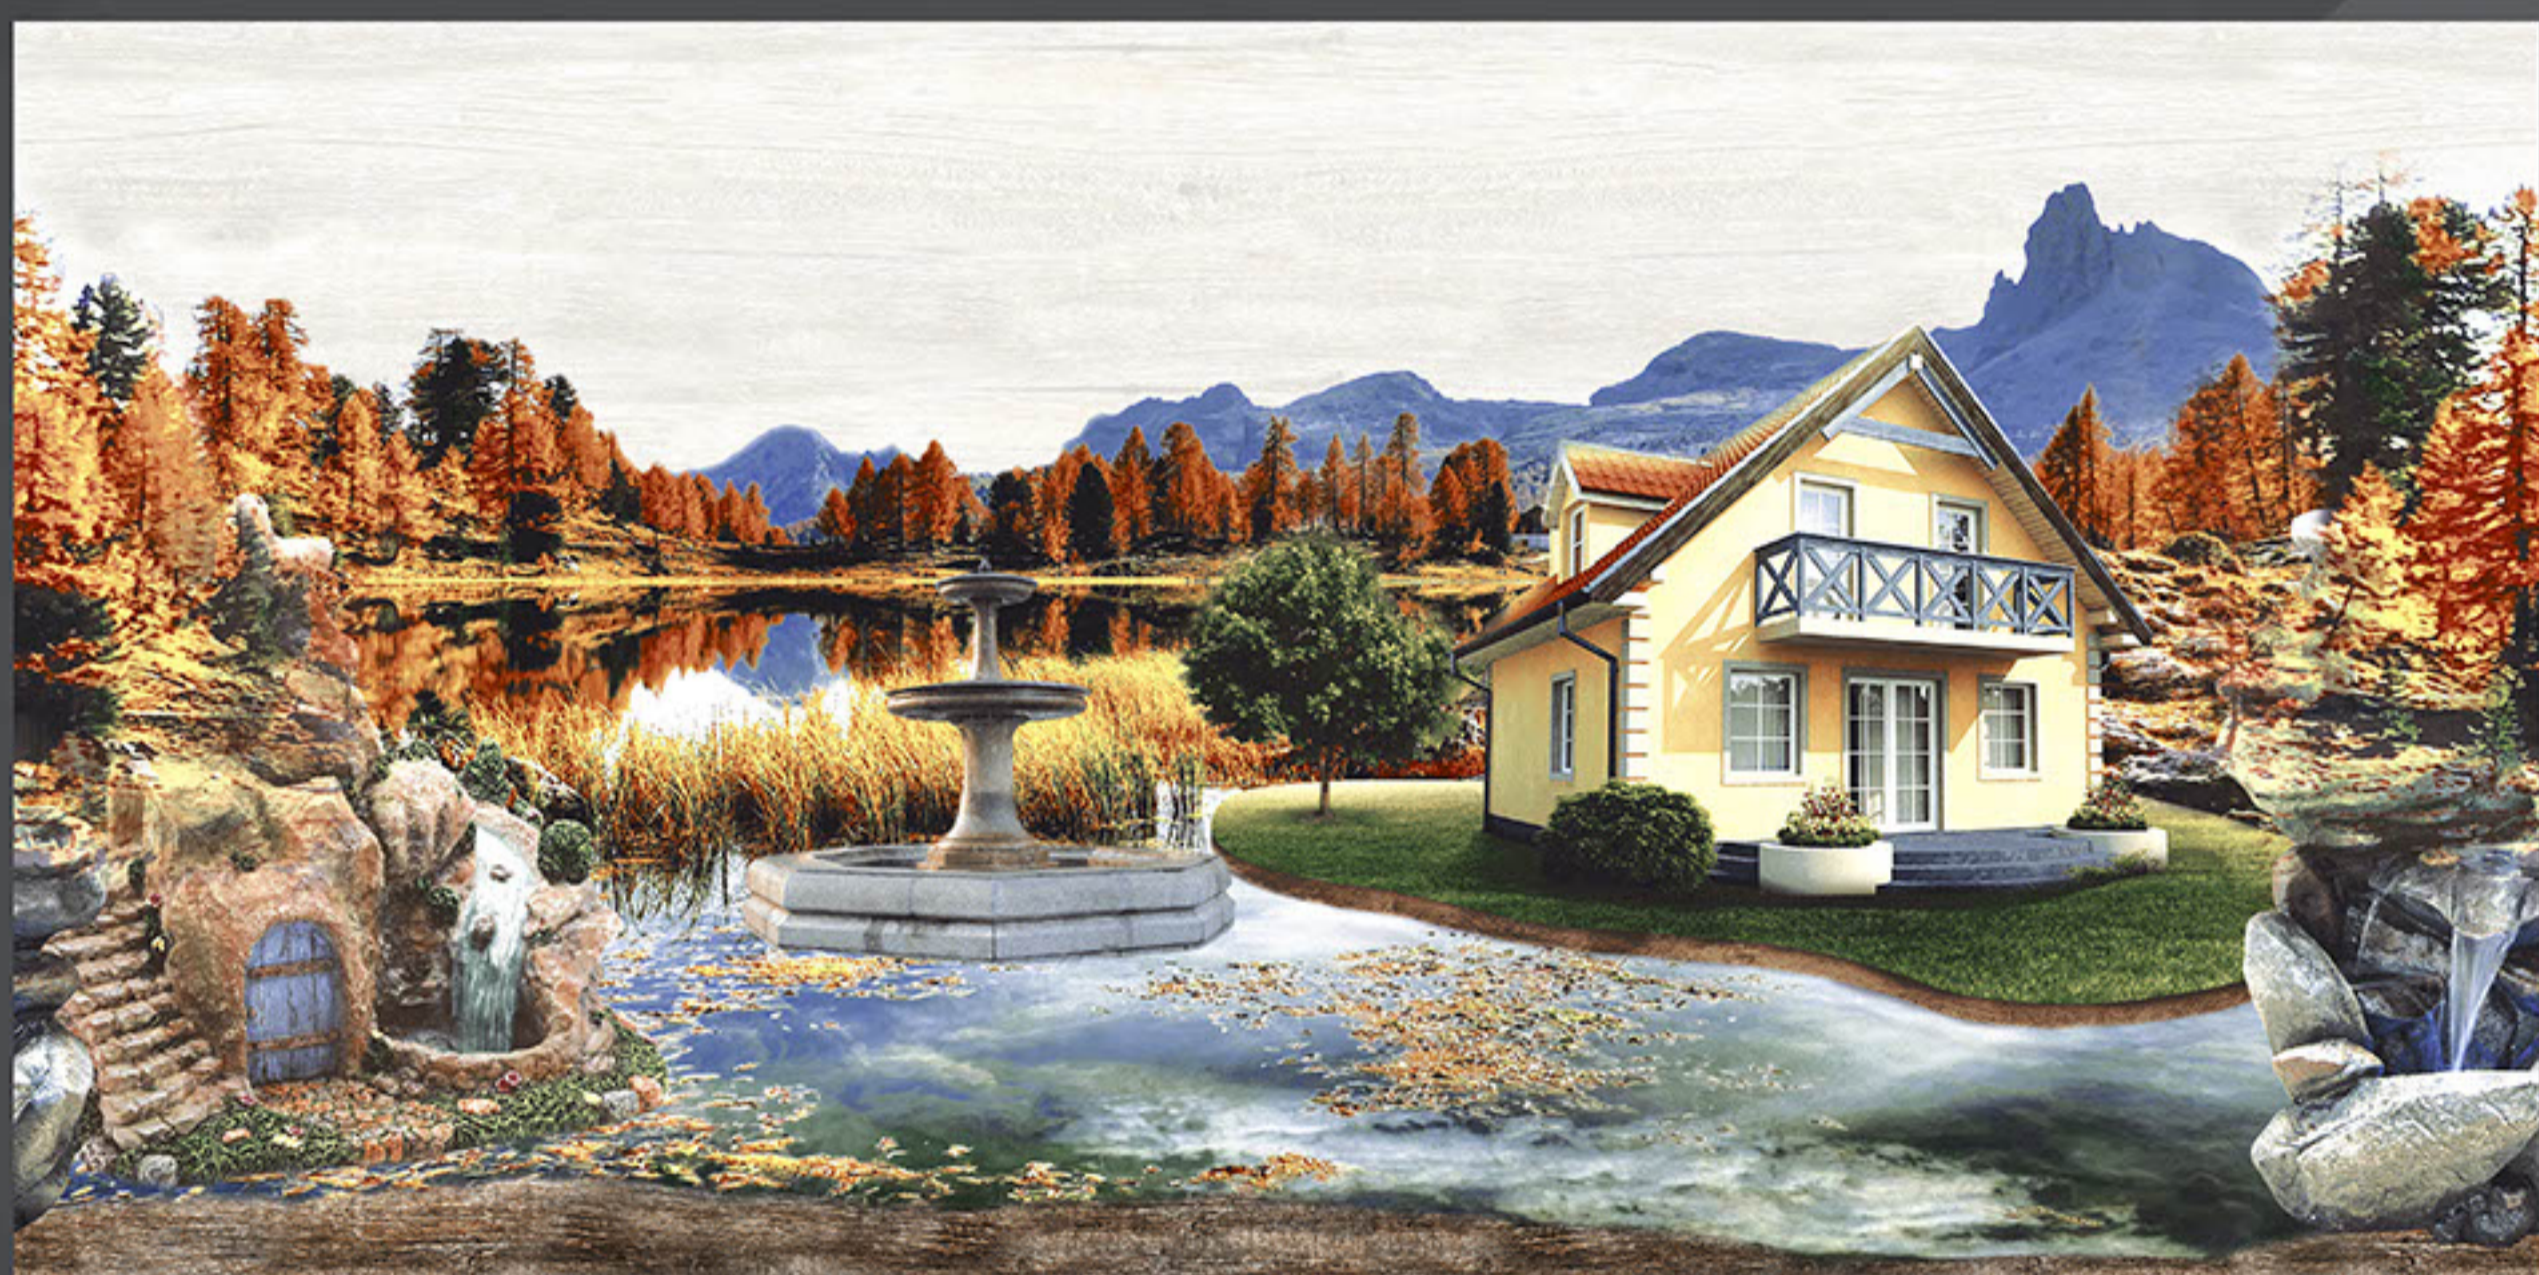

3 0 0x
6 0 0 M M

G L O S S Y

5556_LT

5556_HL_1

5556_DK