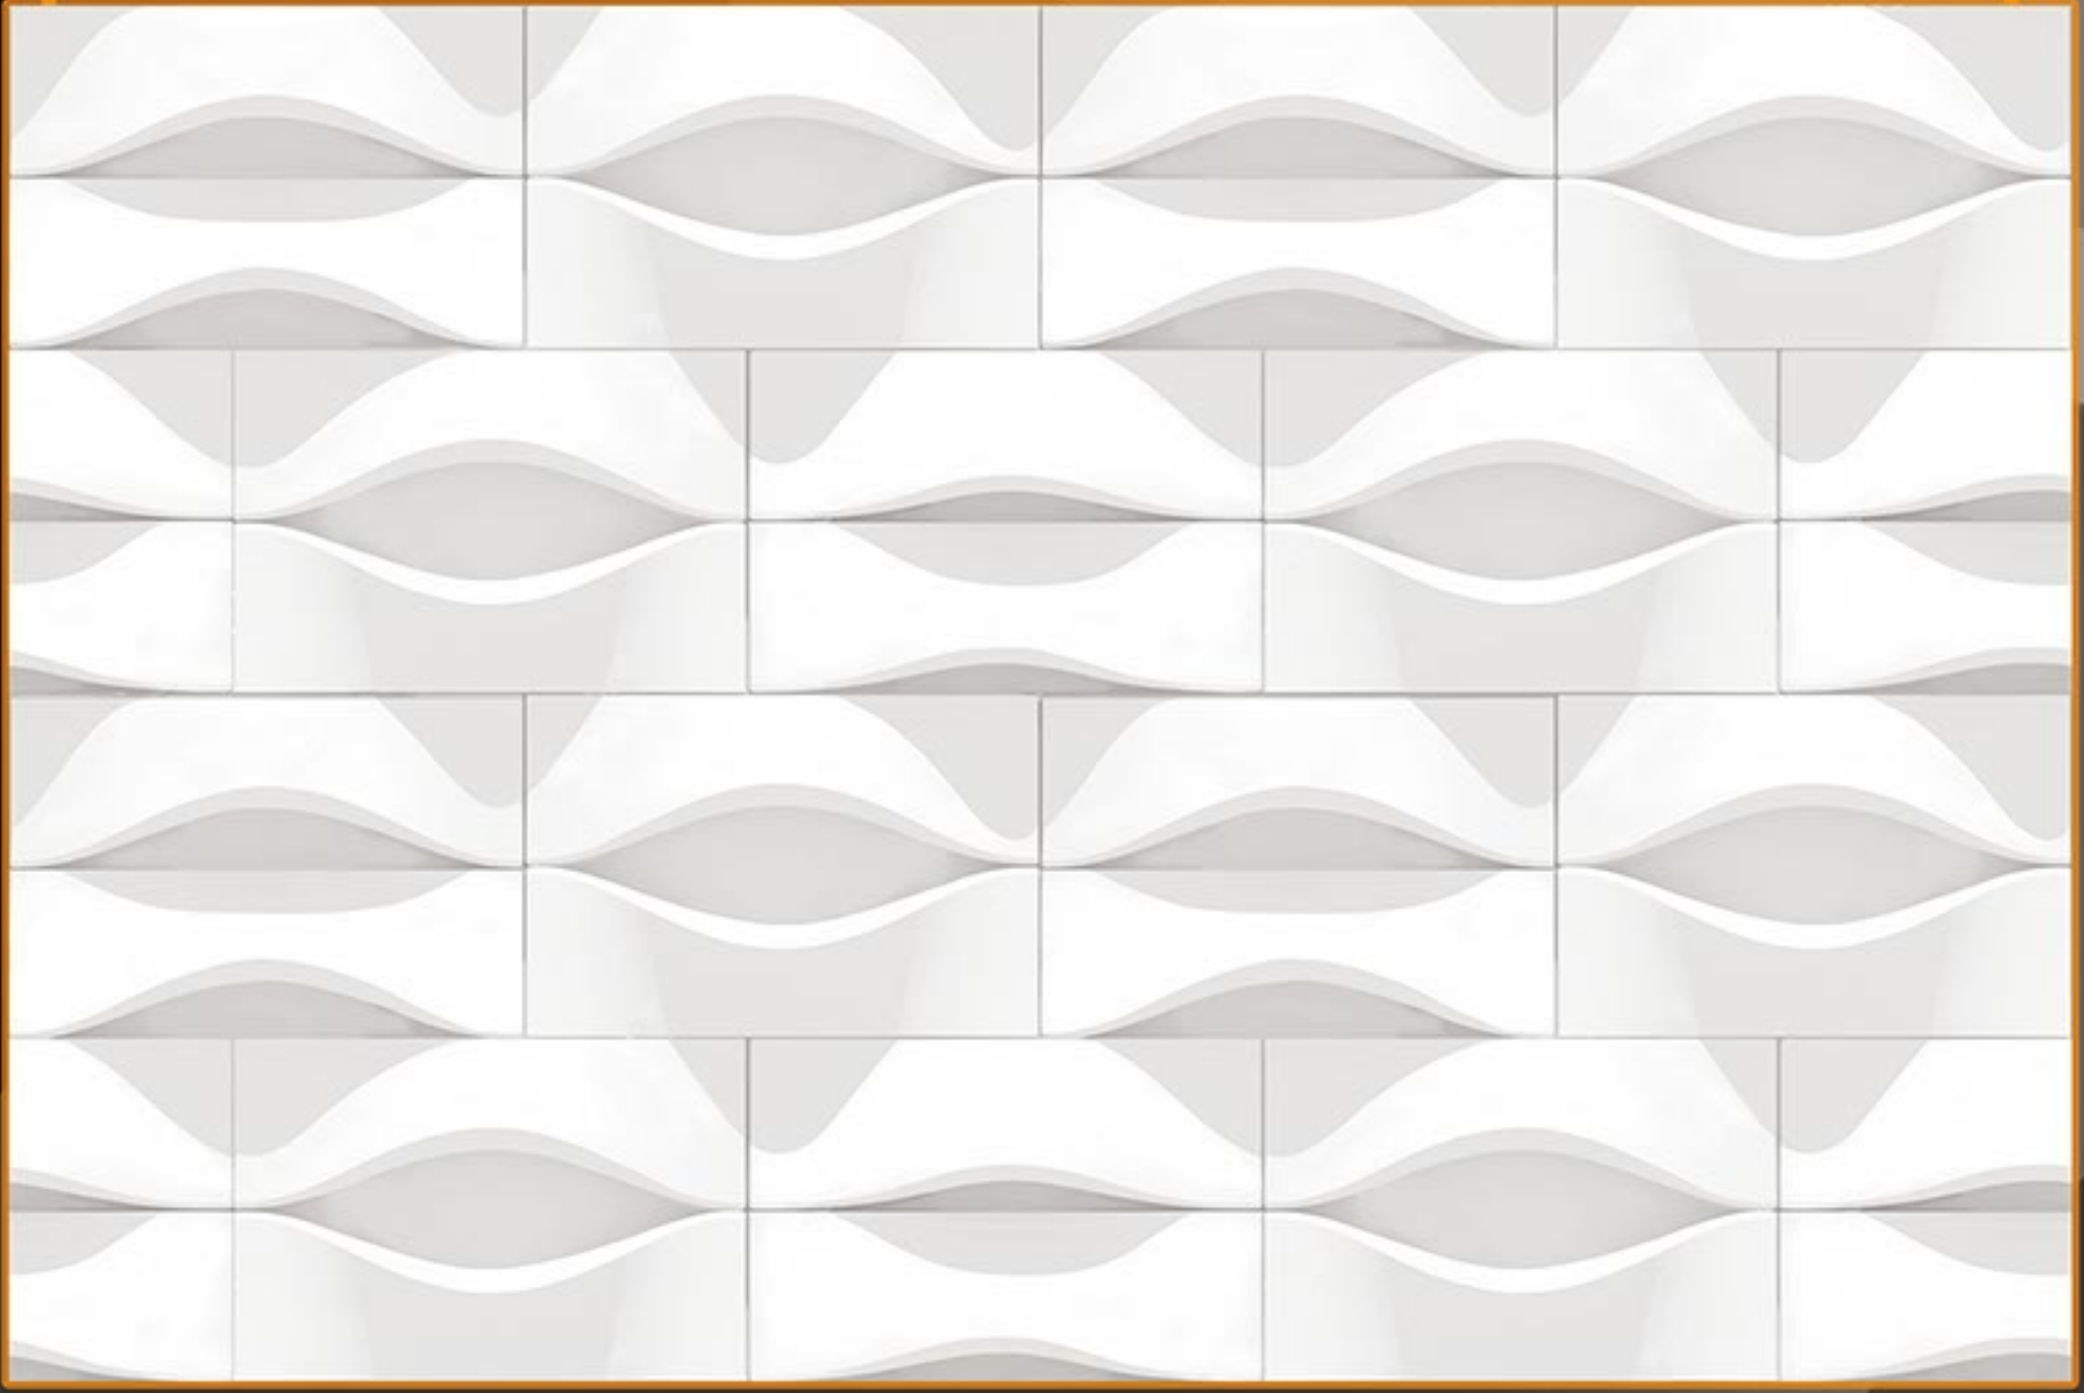

DEGITAL WALL TILES

3058_LT_HL_2

KITCHEN SERIES

300x450 mm

DEGITAL WALL TILES

3059_LT_HL_1

KITCHEN SERIES

300x450 mm