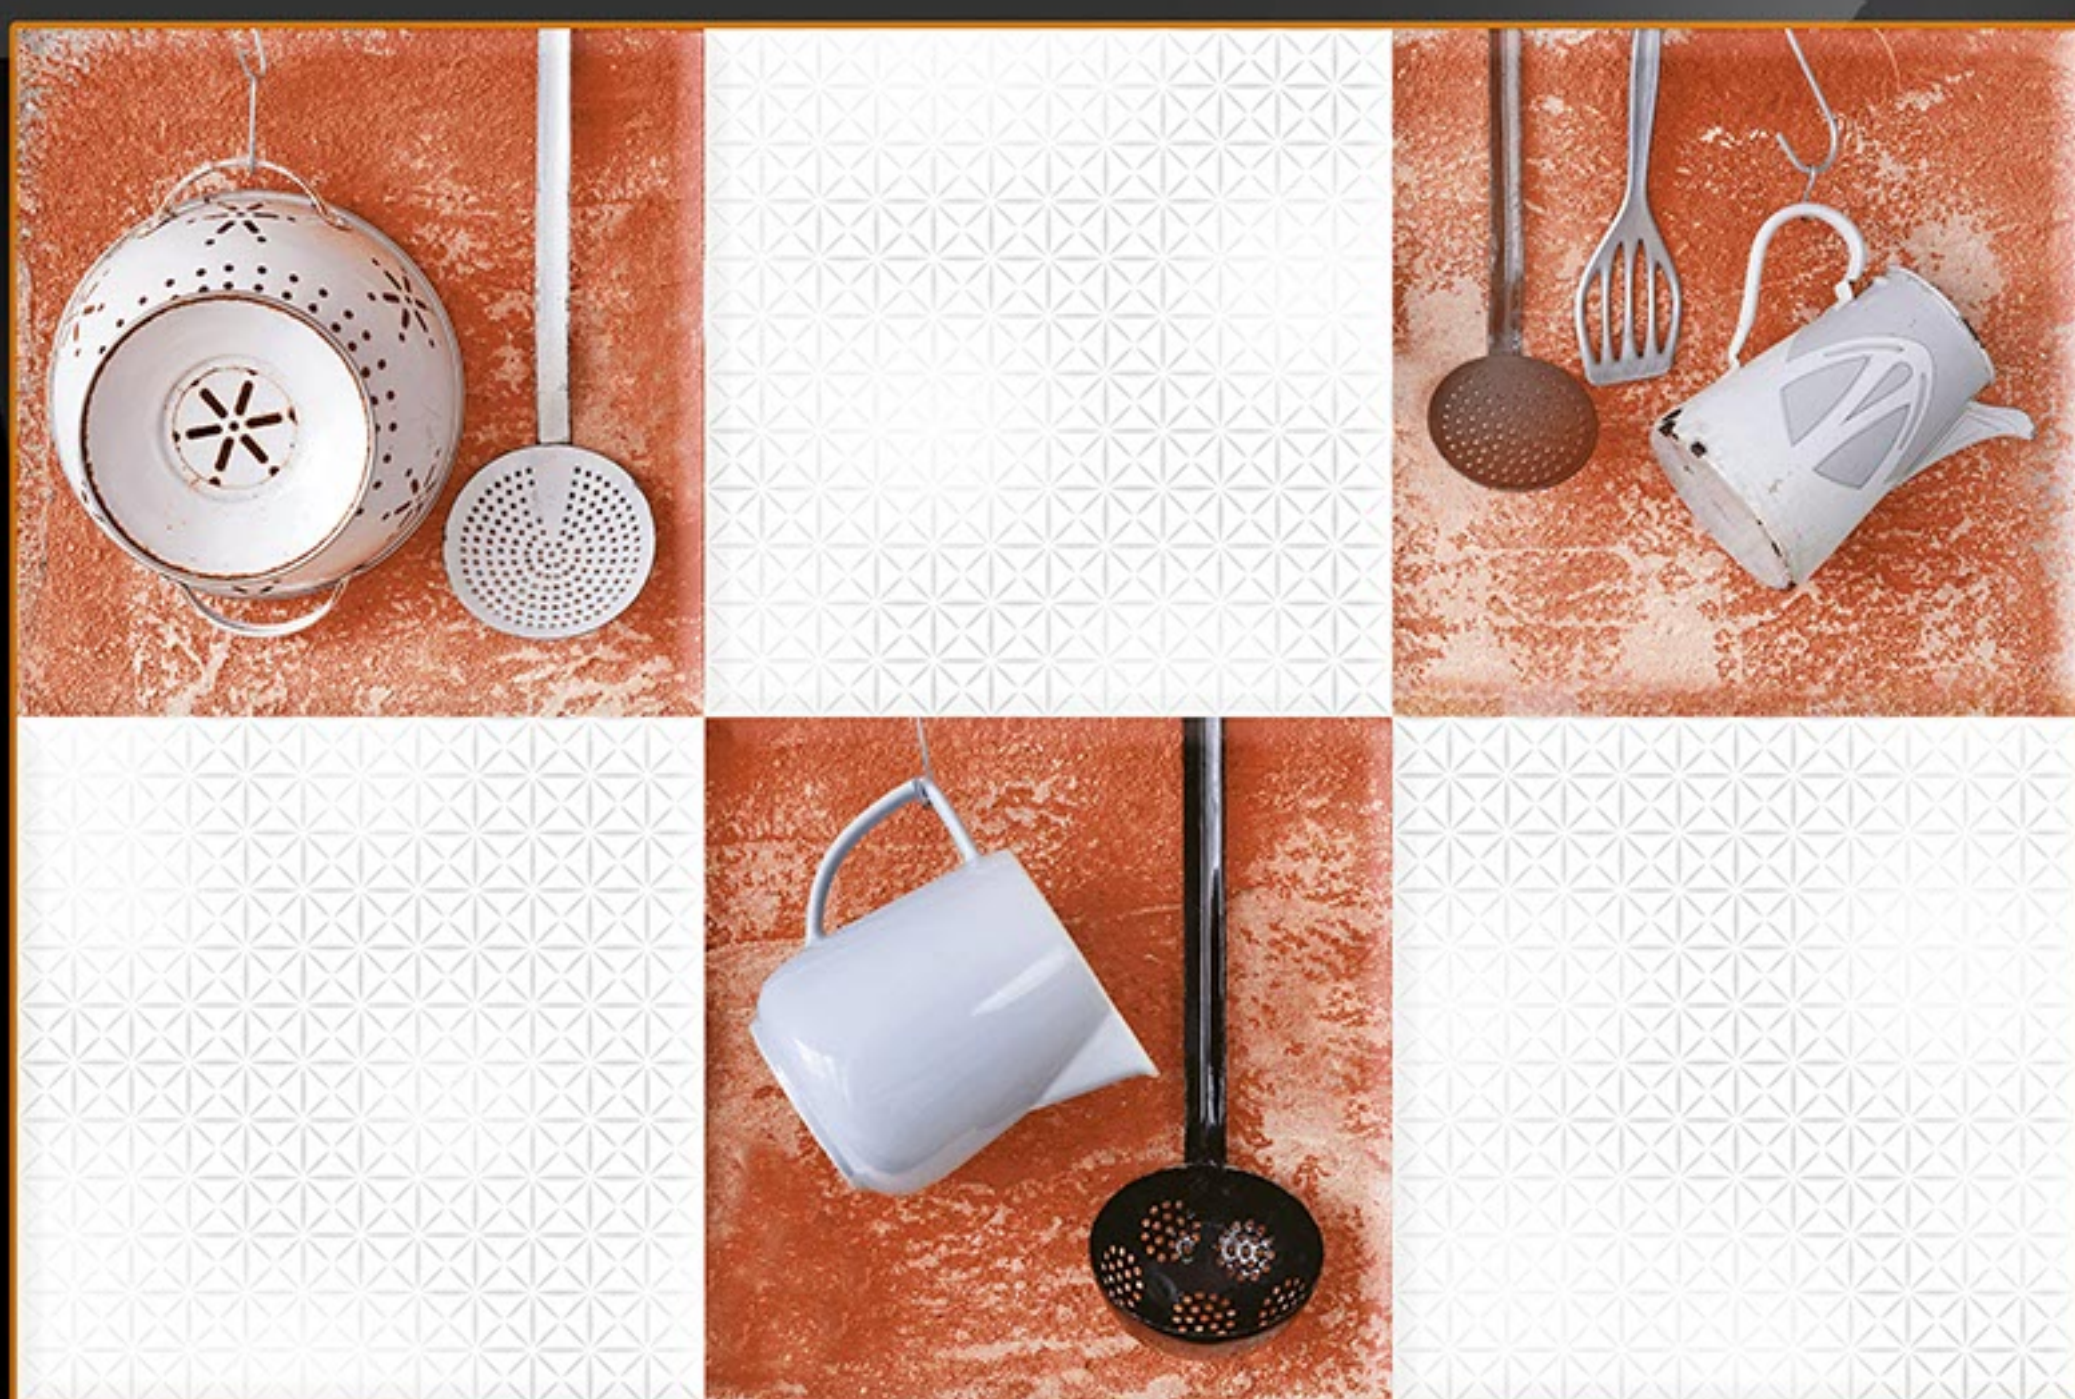

DEGITAL WALL TILES

3052_LT_HL_1

KITCHEN SERIES

300x450 mm

DEGITAL WALL TILES

3052_LT_HL_2

KITCHEN SERIES

300x450 mm