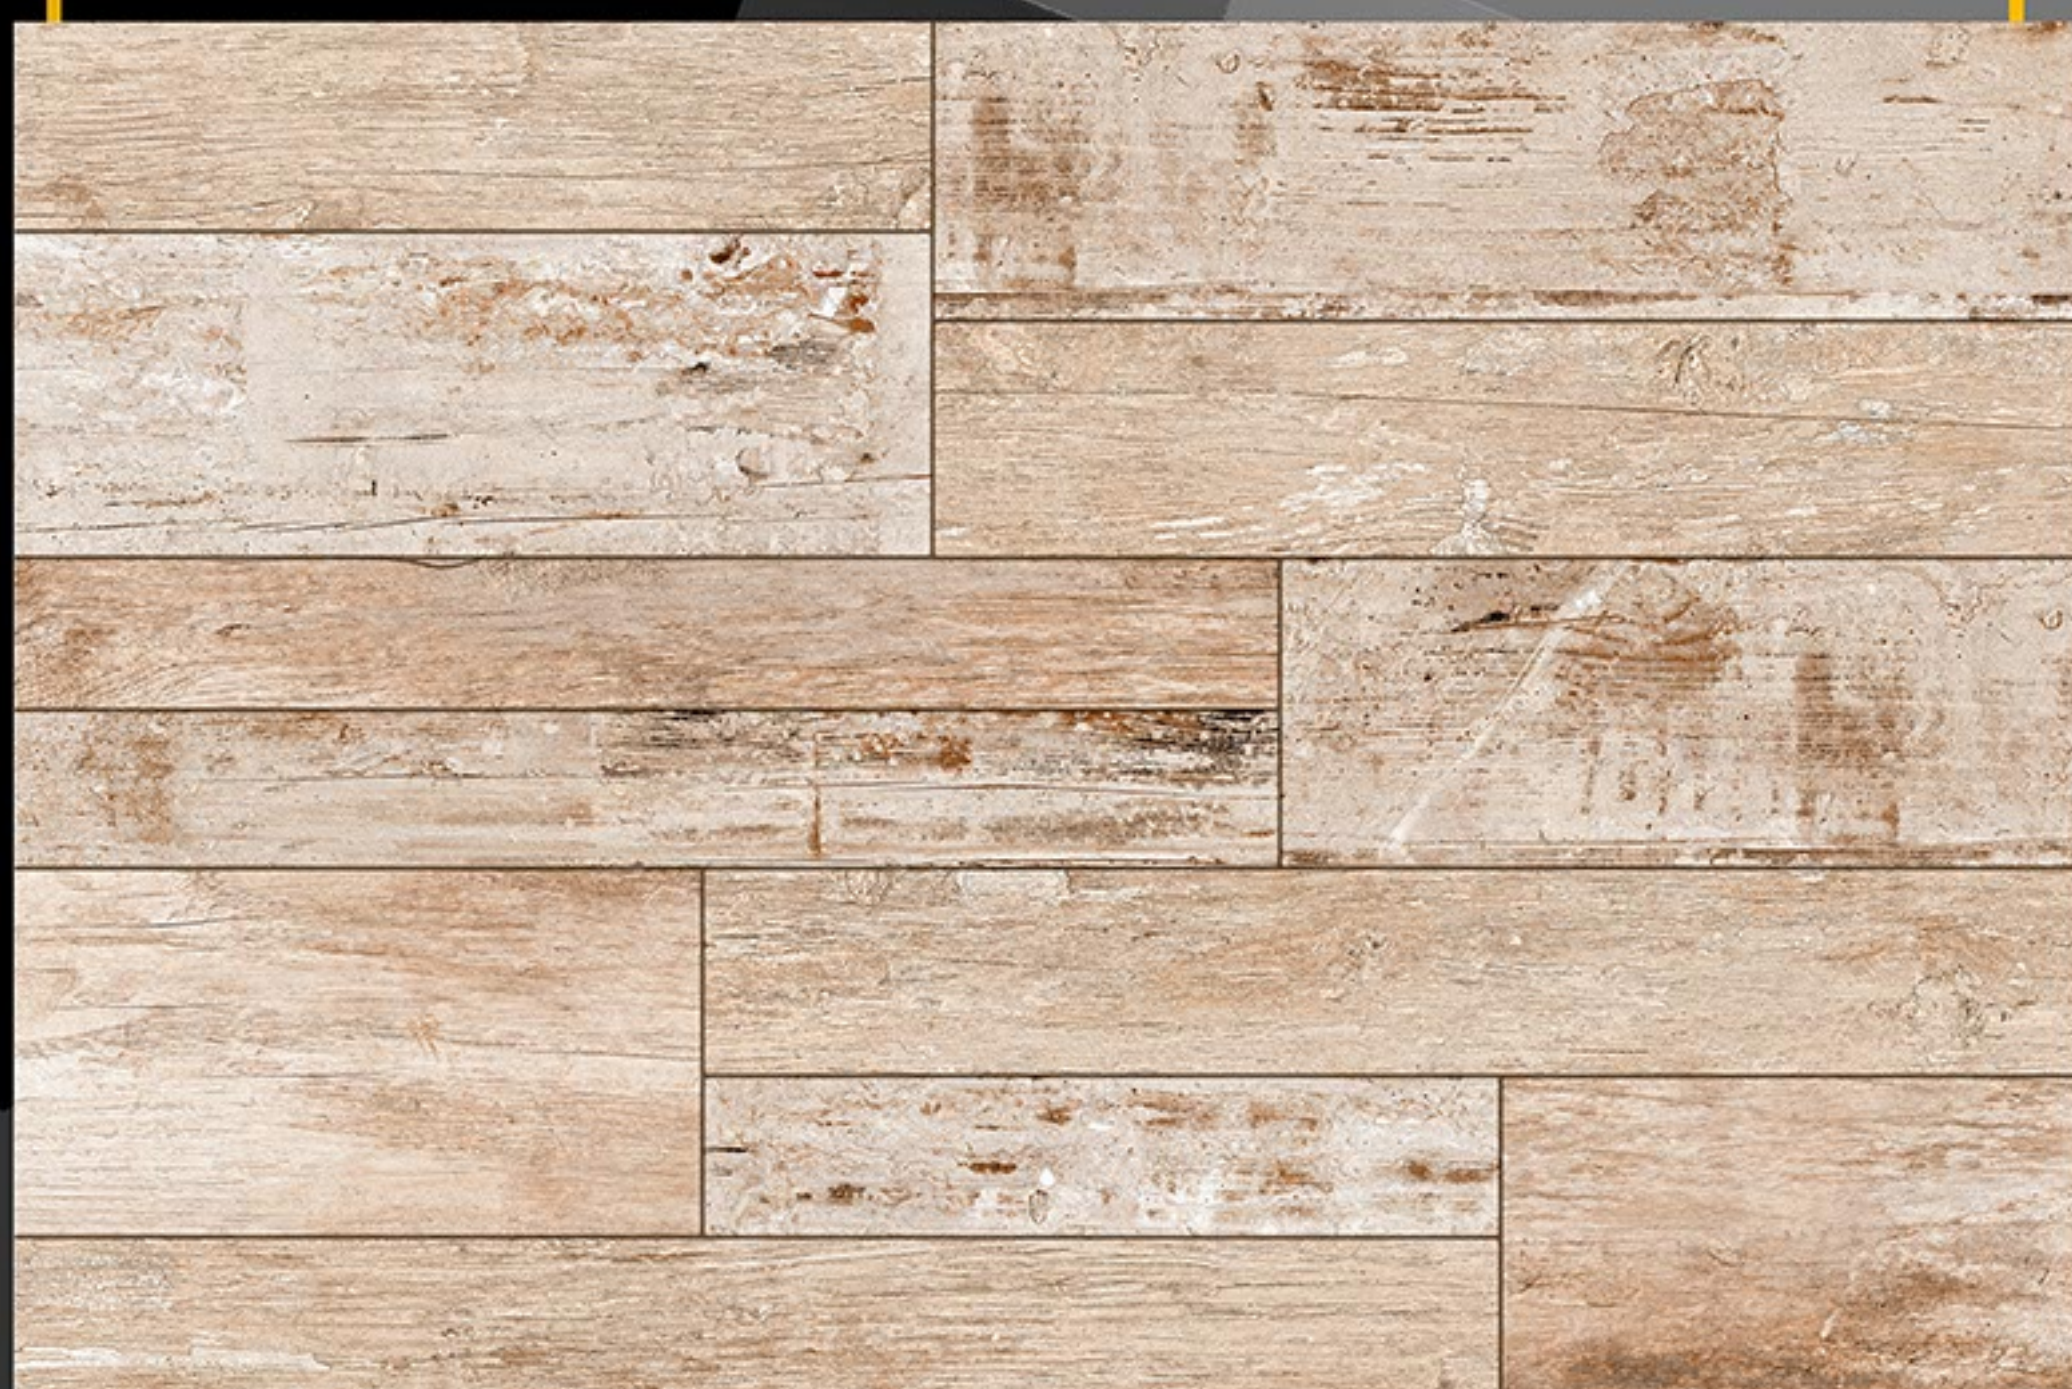

DEGITAL WALL TILES

3125_LT_HL_2

KITCHEN SERIES

300x450 mm

DEGITAL WALL TILES

3126_LT_HL_1

KITCHEN SERIES

300x450 mm