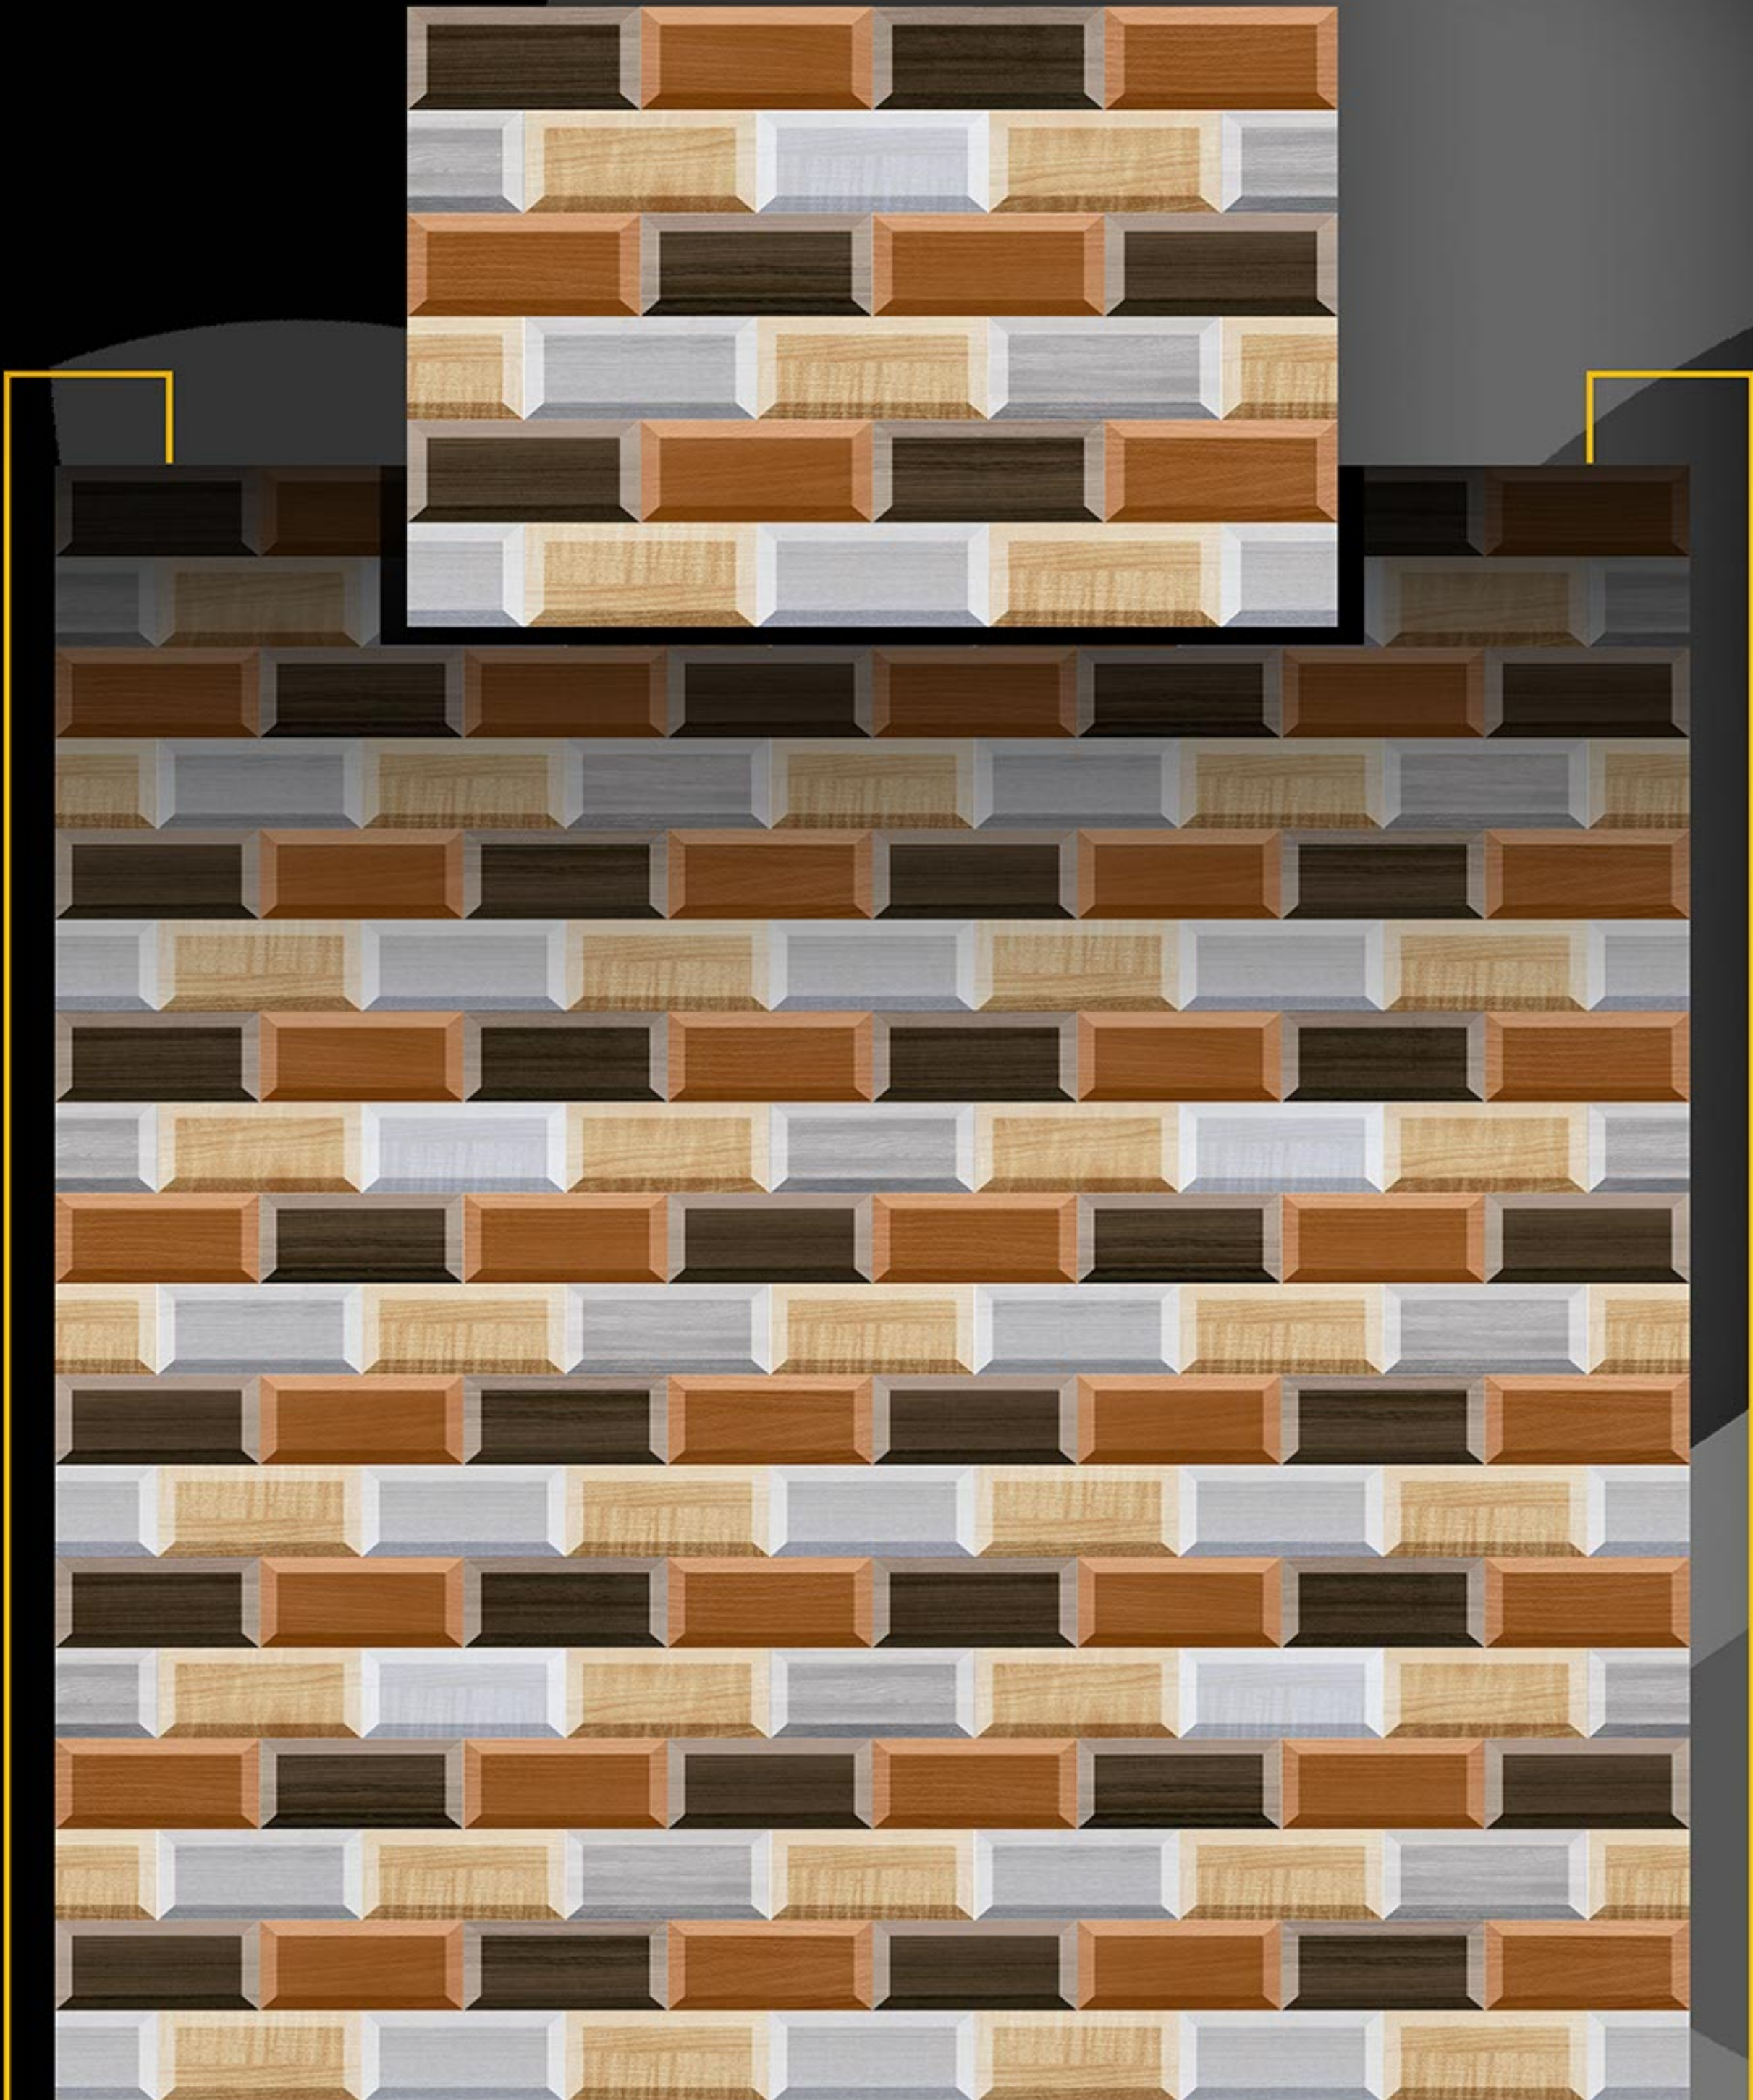

300x450 mm

DEGITAL WALL TILES

ELEVATION SERIES

PLAIN

D.N. 2542 - GLOSSY

D.N. 4542 - MATT