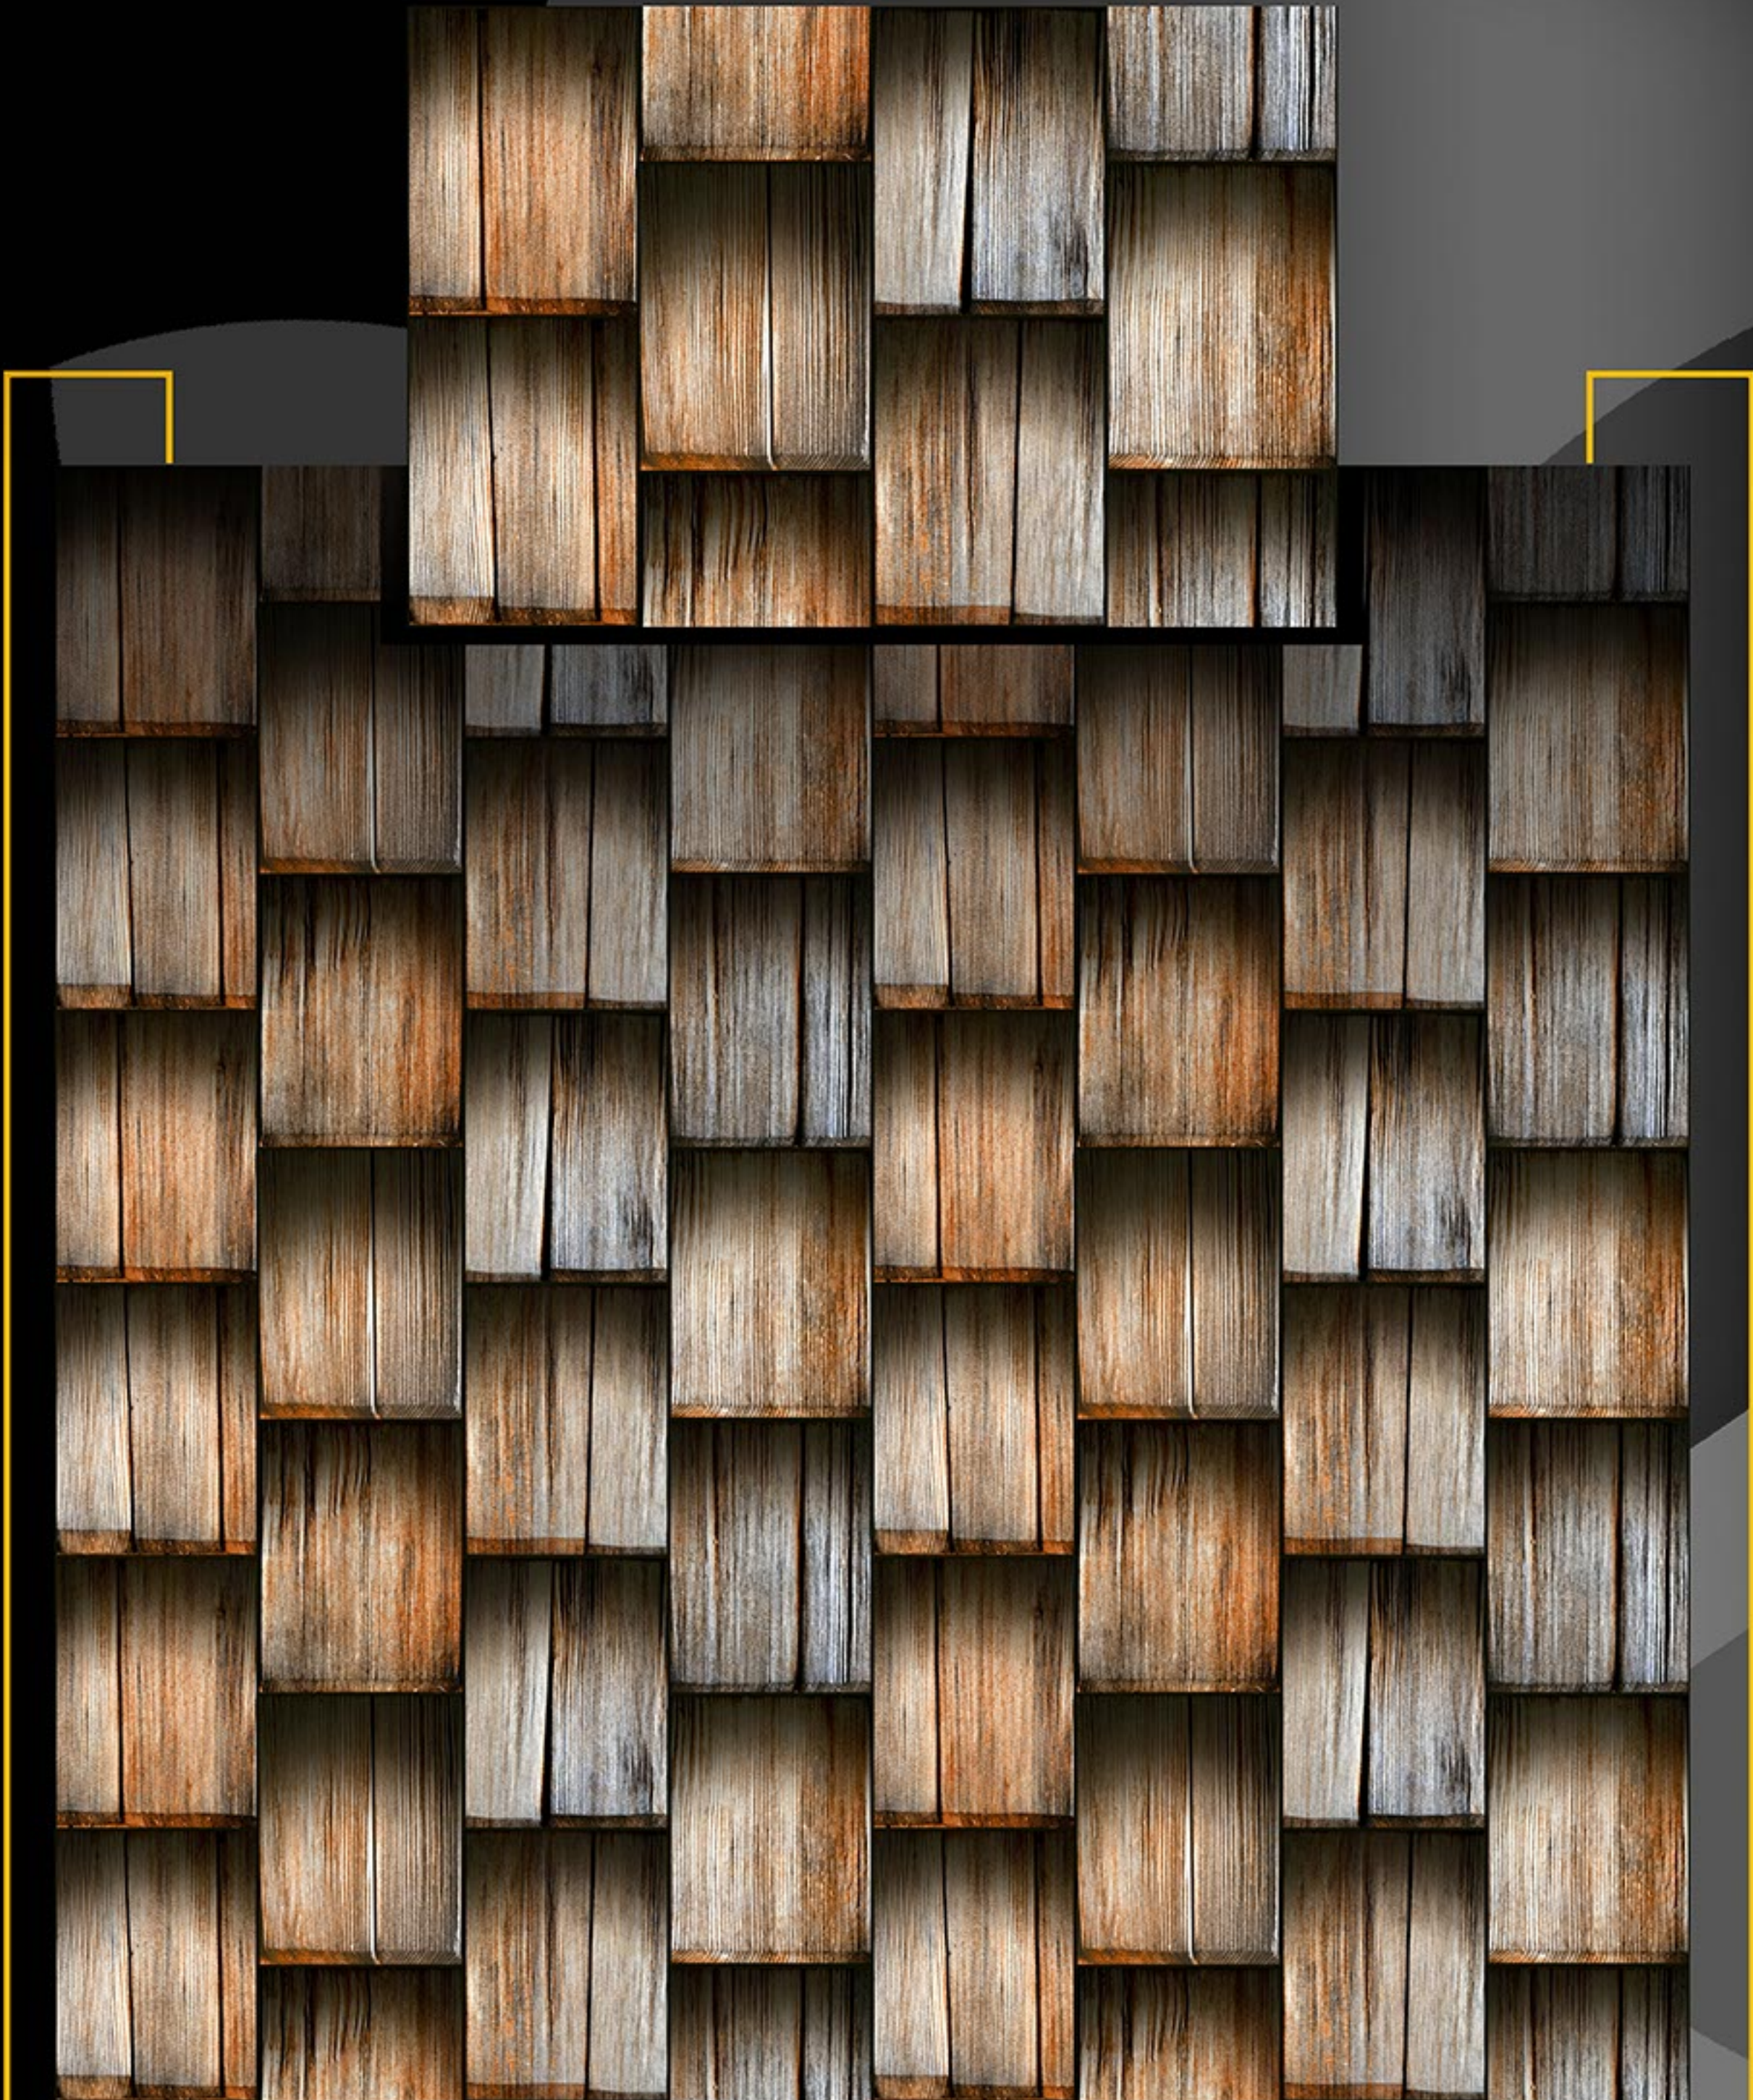

300x450 mm

DIGITAL WALL TILES

ELEVATION SERIES

PLAIN

D.N. 2516 - GLOSSY

D.N. 4516 - MATT