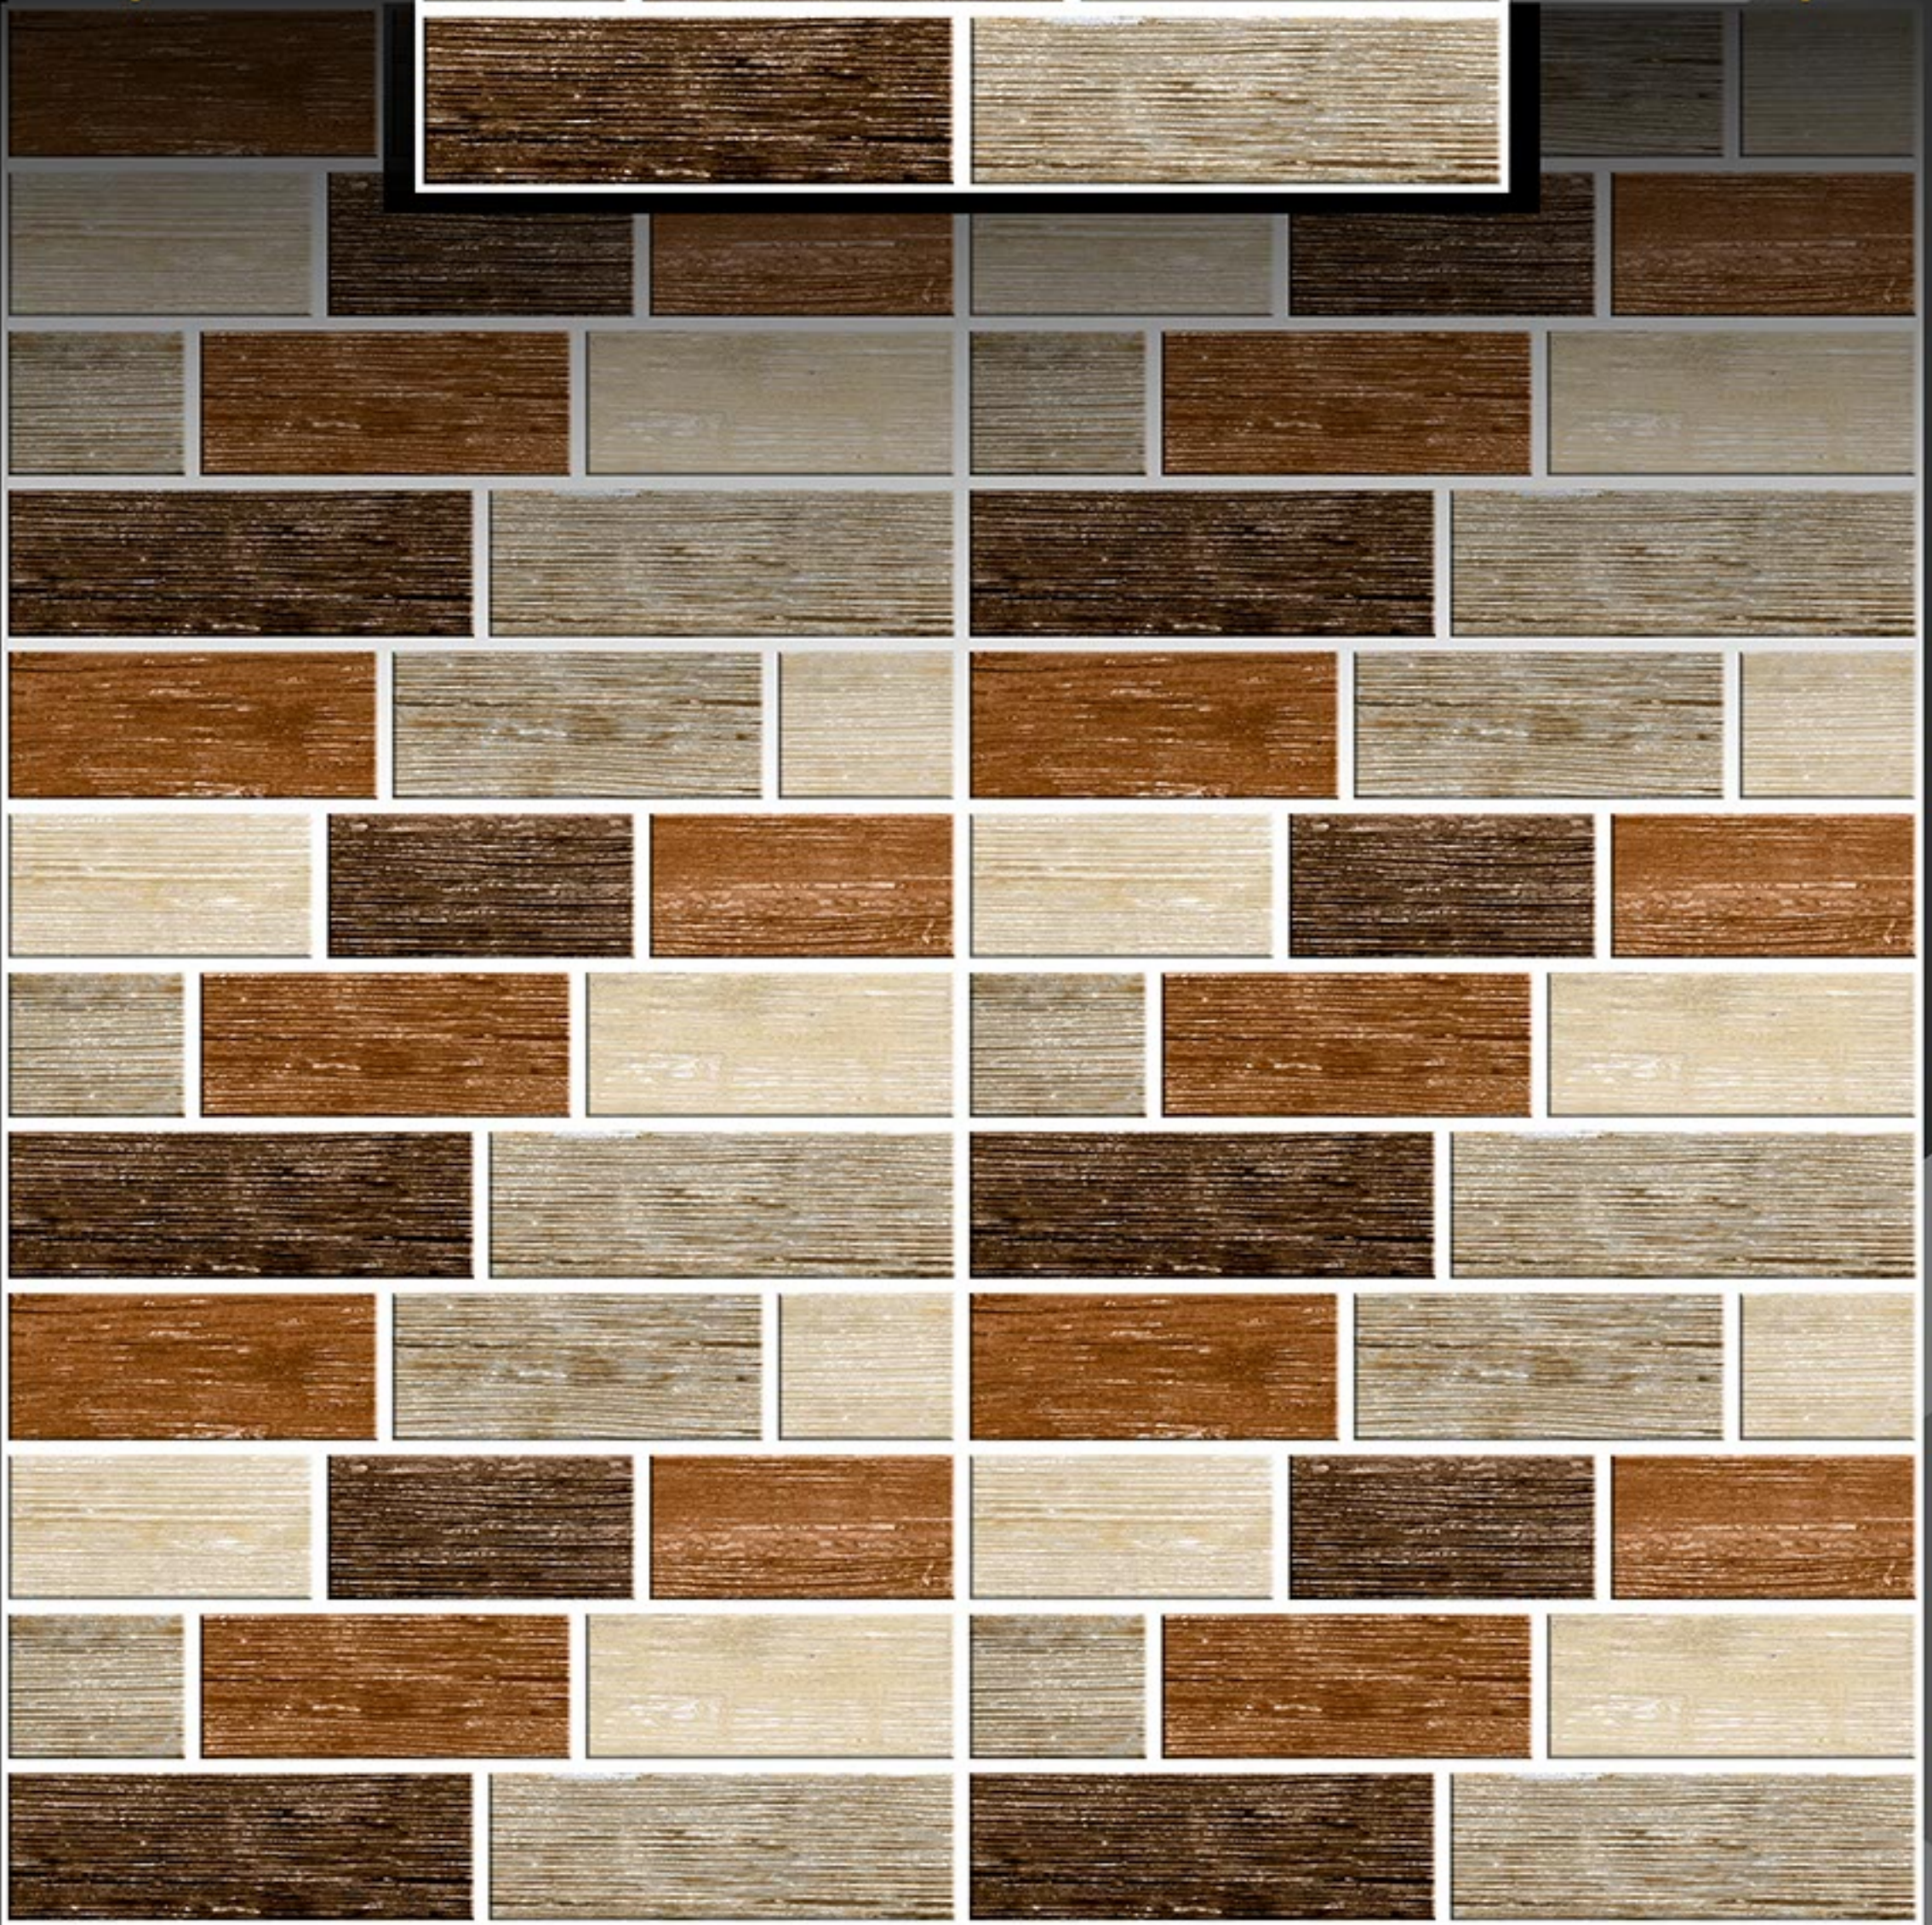

300x450 mm

DIGITAL WALL TILES

ELEVATION SERIES

D.N. 2592 - GLOSSY

D.N. 4592 - MATT