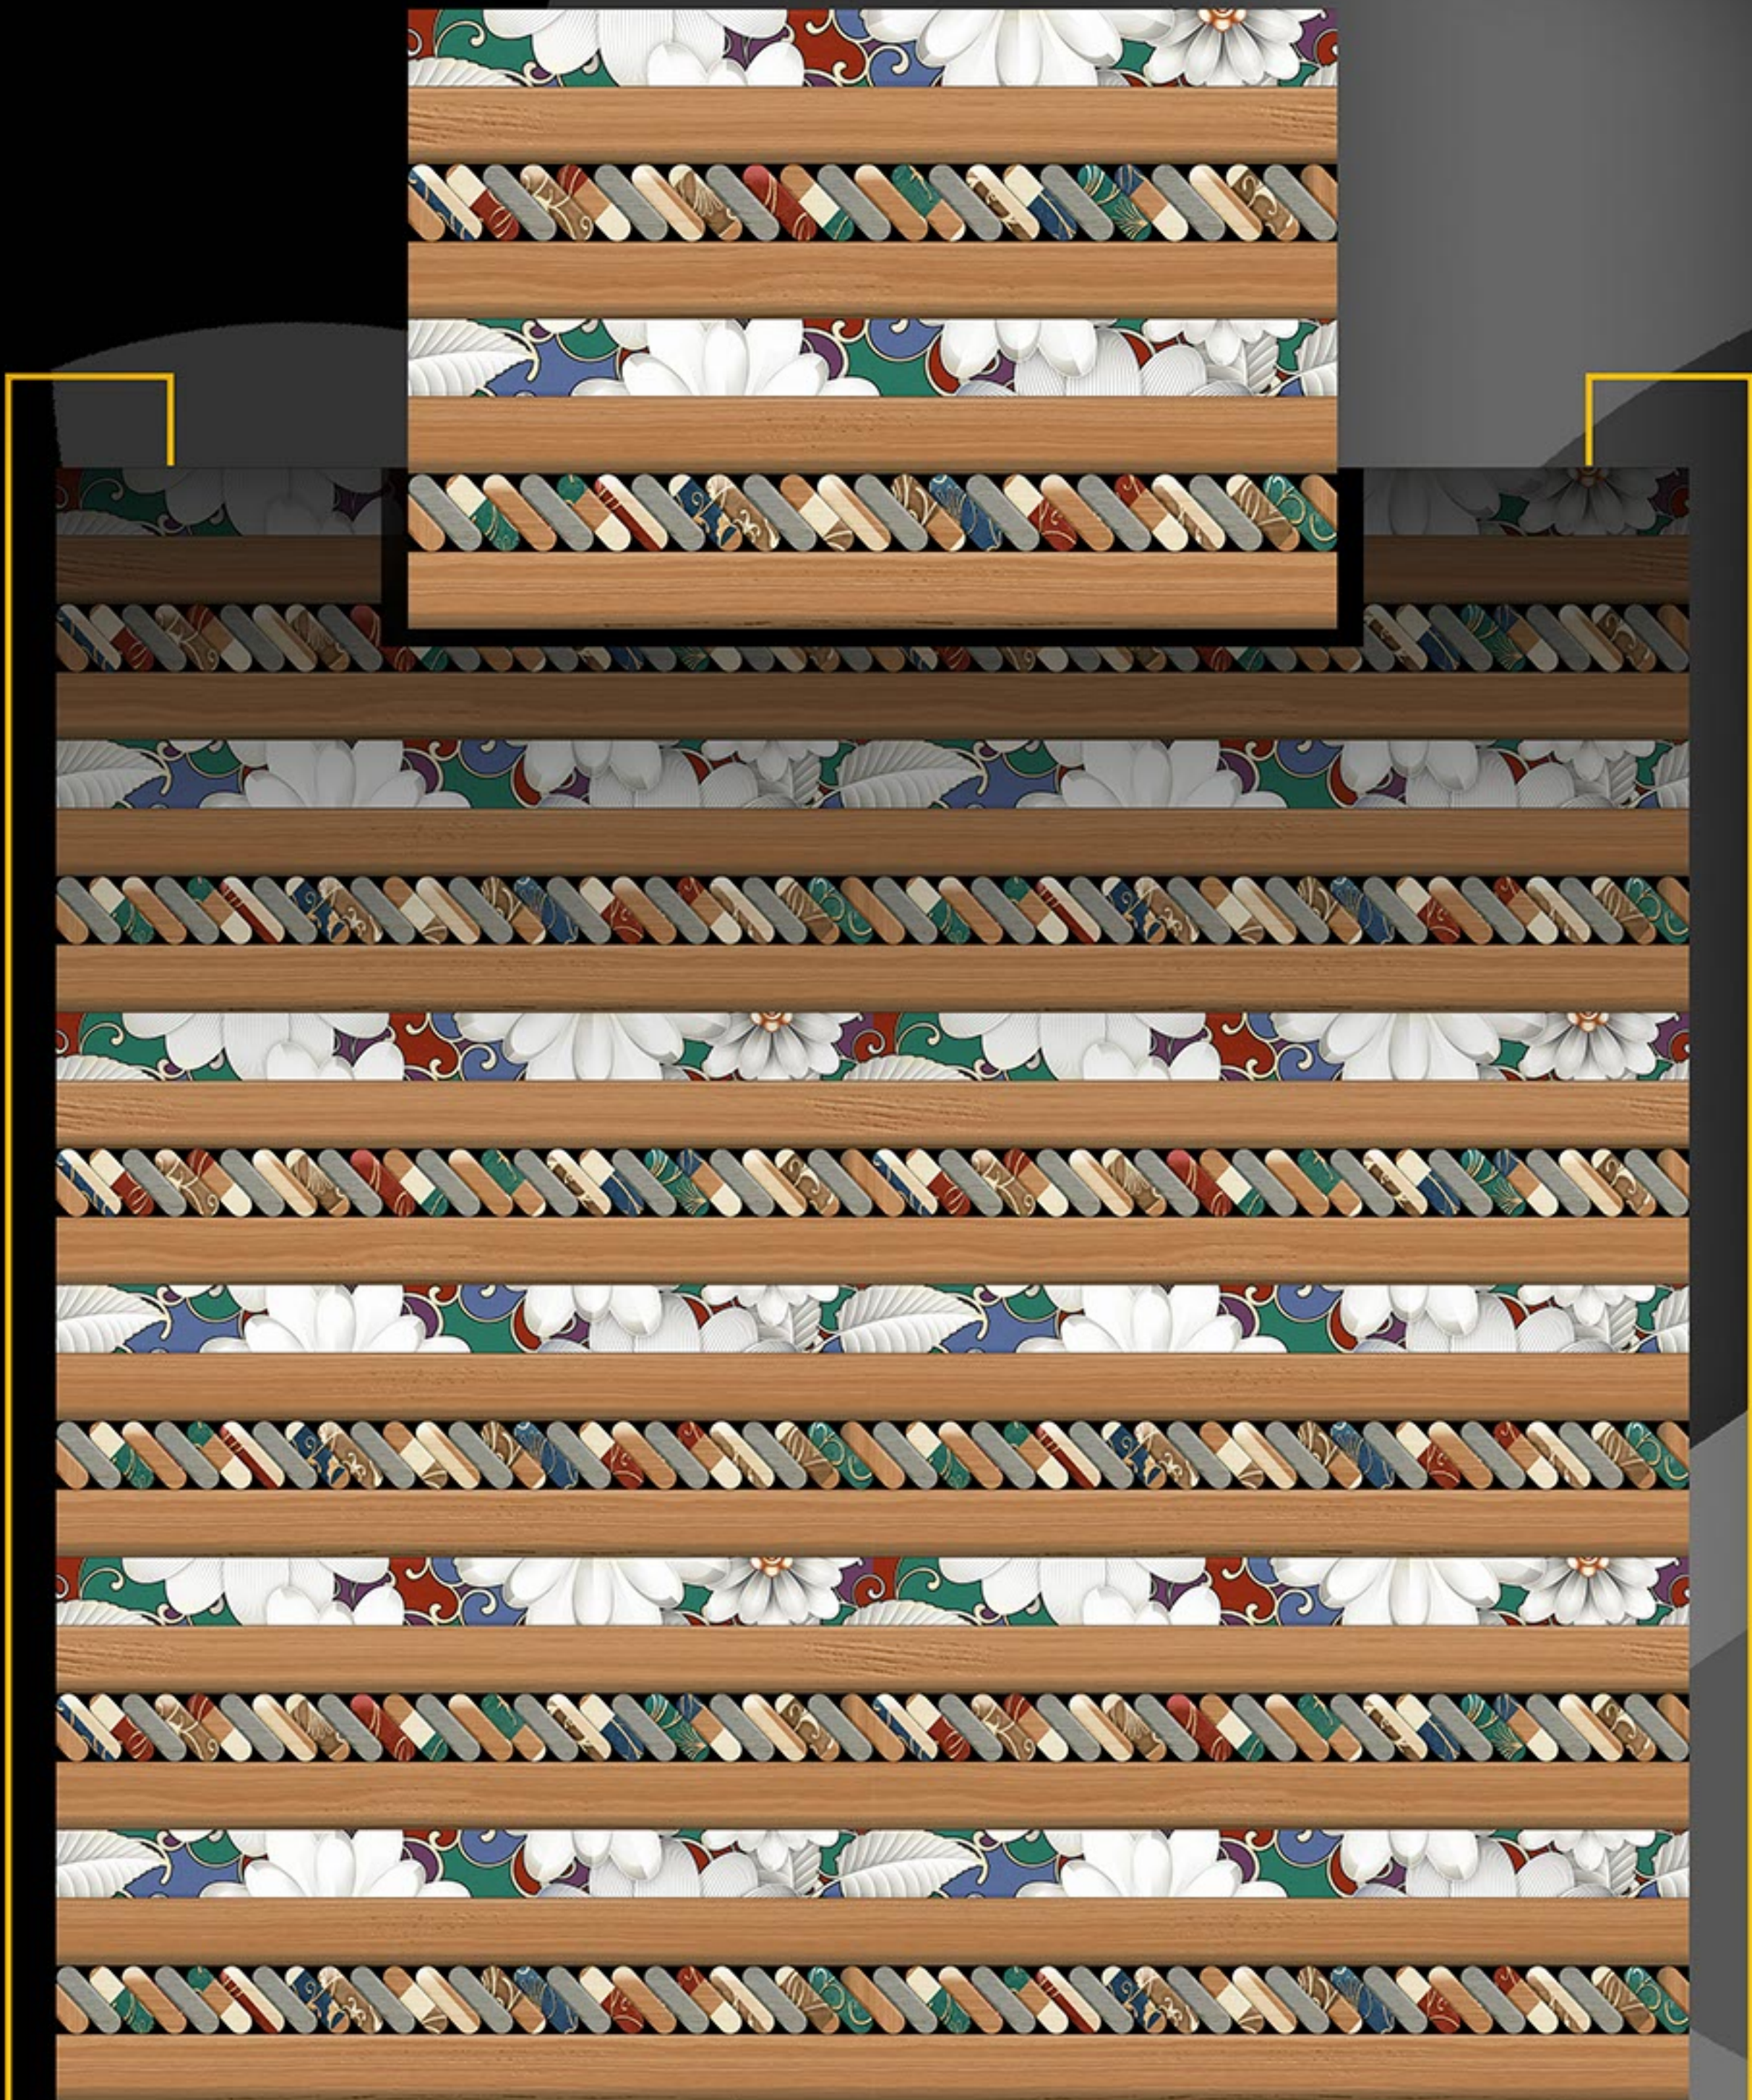

300x450 mm

DIGITAL WALL TILES

ELEVATION SERIES

PLAIN

D.N. 2529 - GLOSSY

D.N. 4529 - MATT