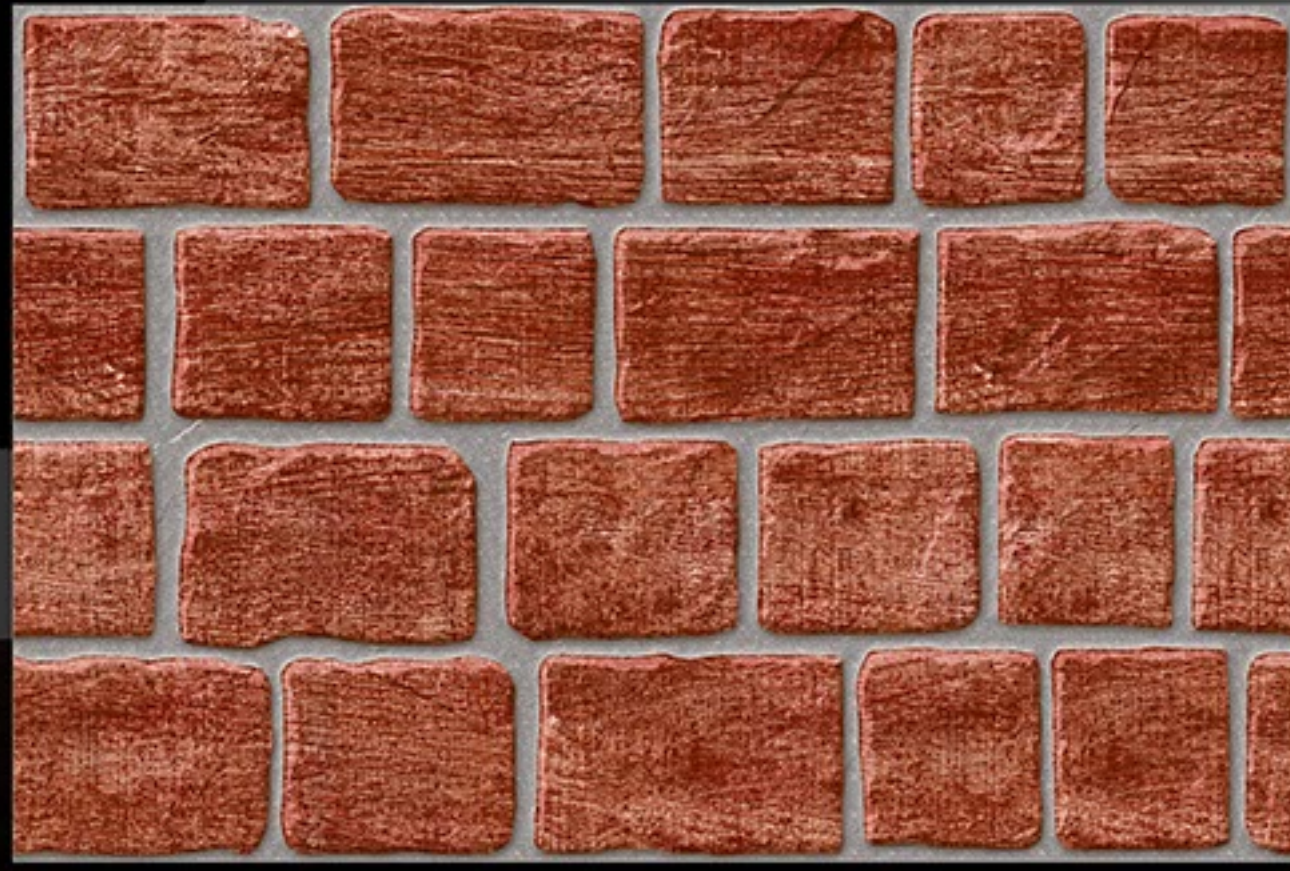

300x450 mm

DIGITAL WALL TILES

ELEVATION SERIES

PLAIN

D.N. 2538 - GLOSSY

D.N. 4538 - MATT