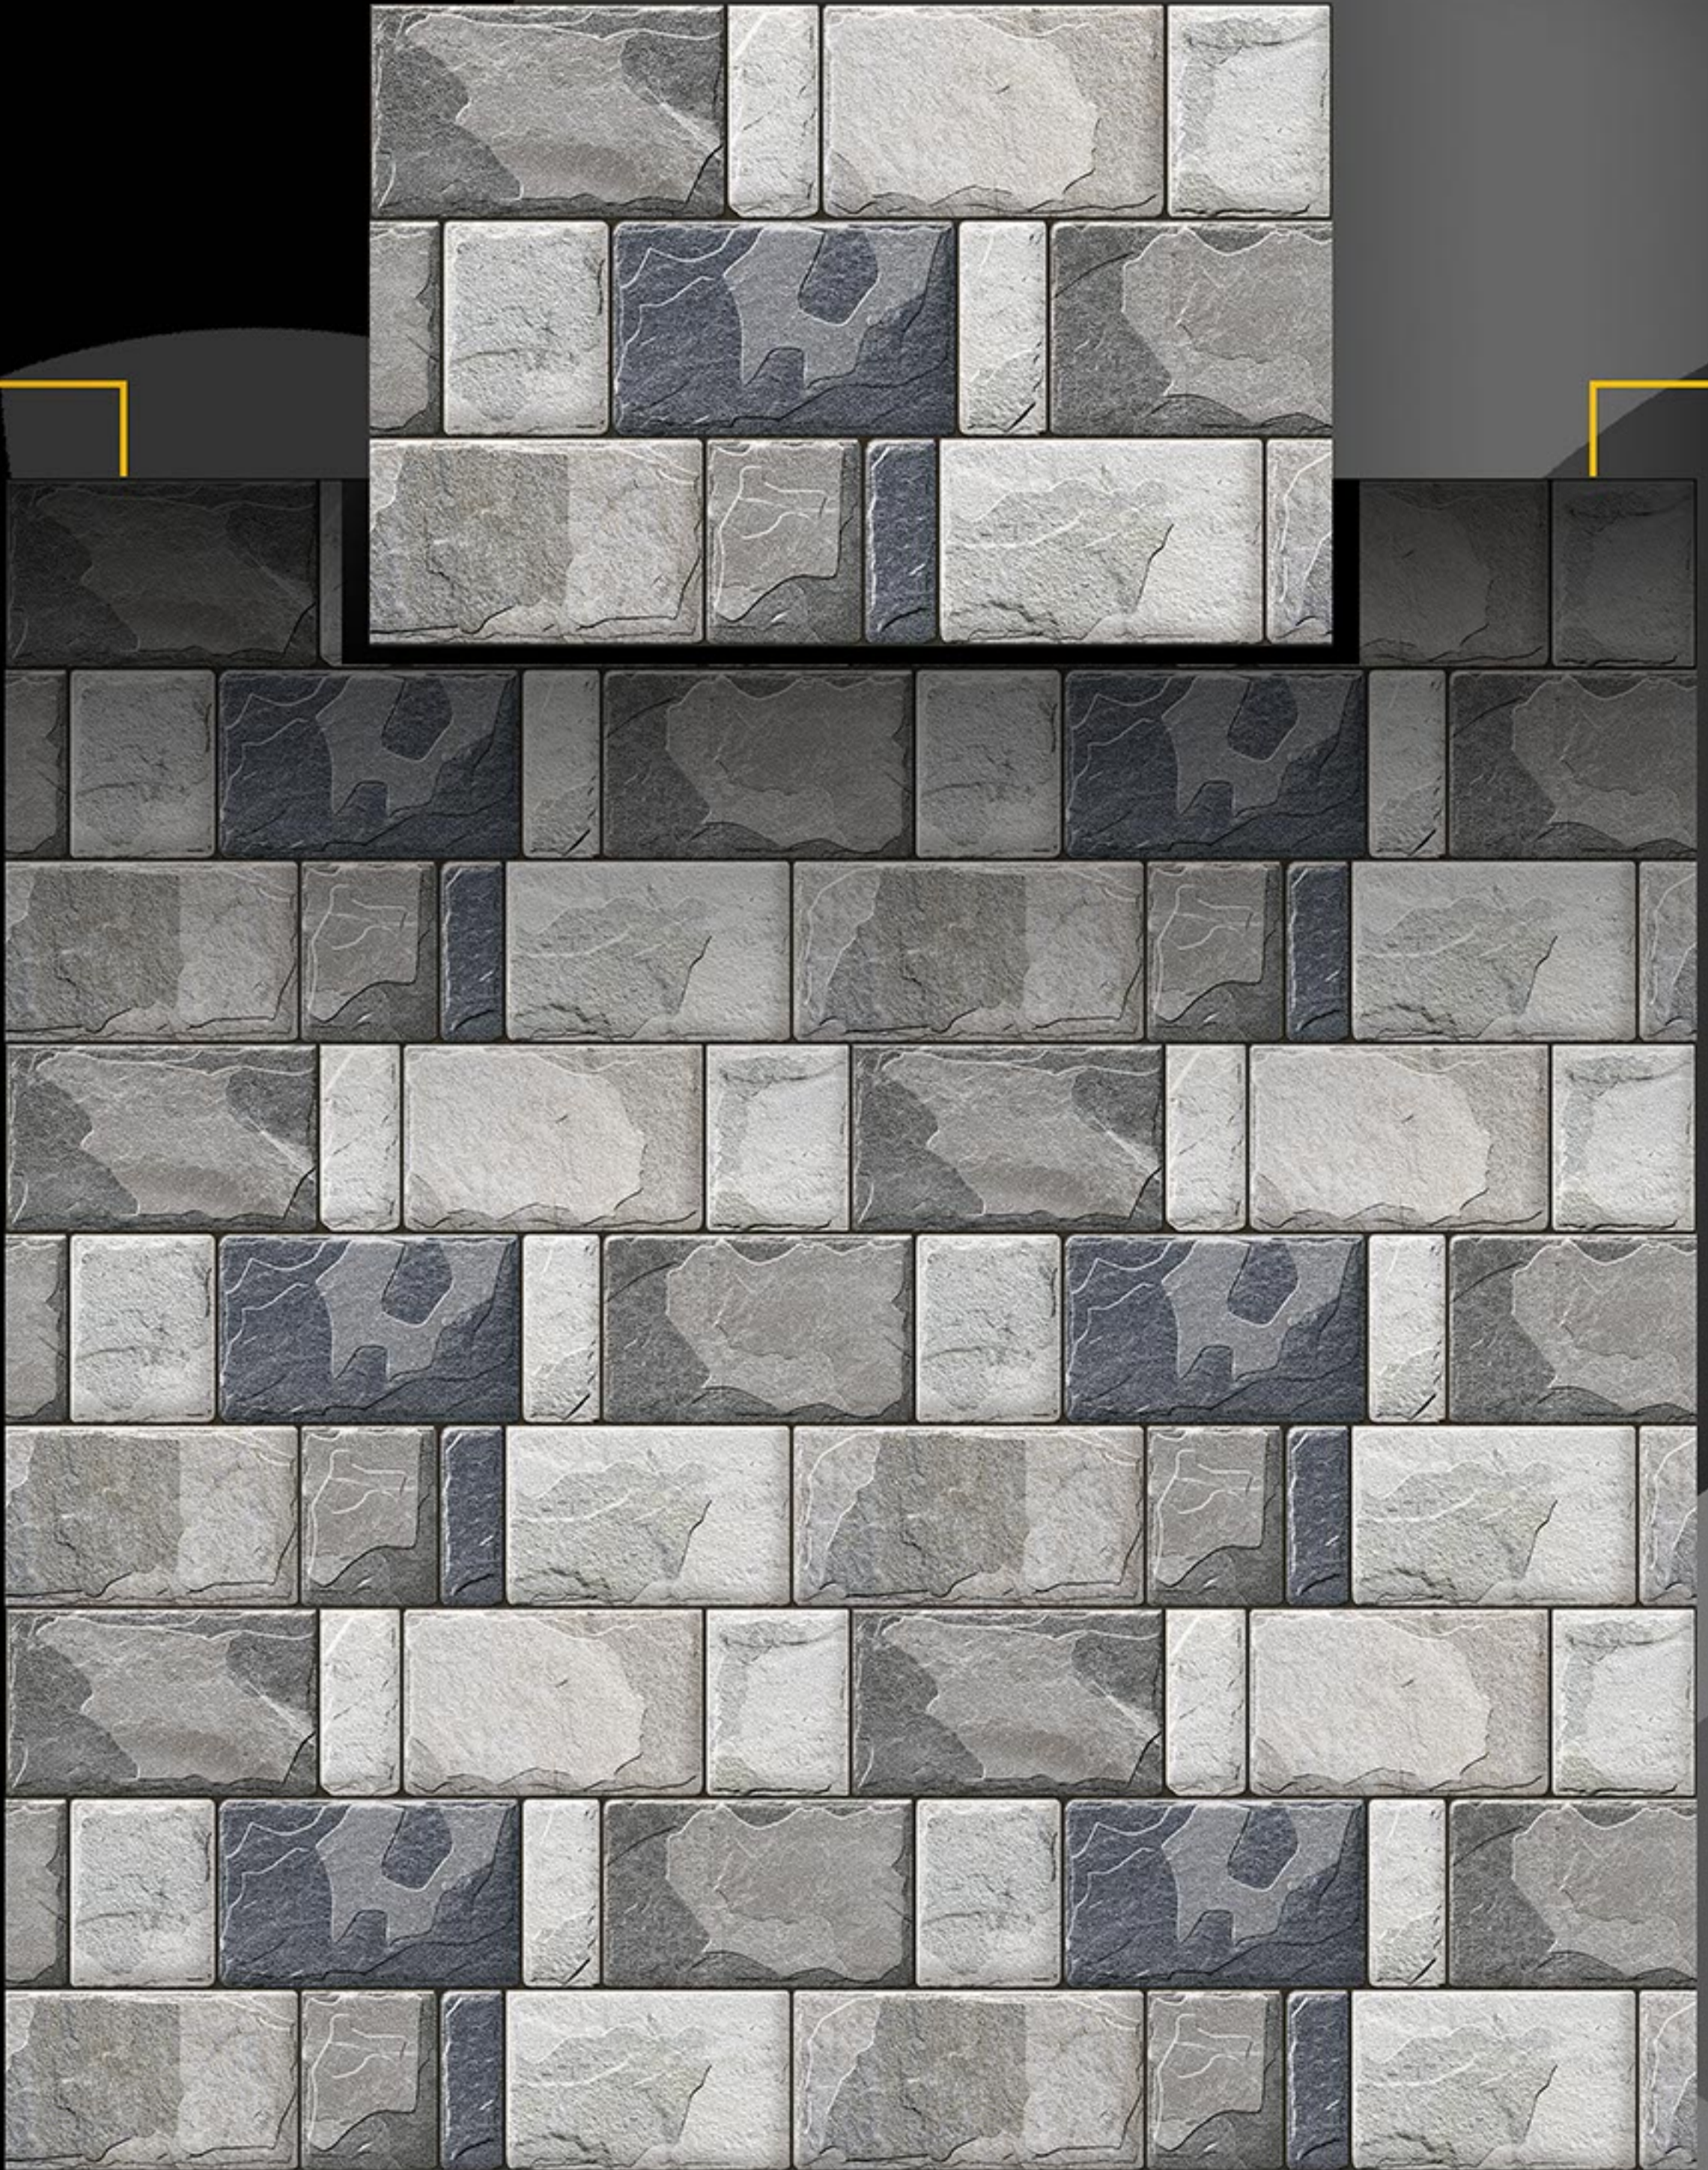

300x450 mm

DIGITAL WALL TILES

ELEVATION SERIES

PLAIN

D.N. 2524 - GLOSSY

D.N. 4524 - MATT