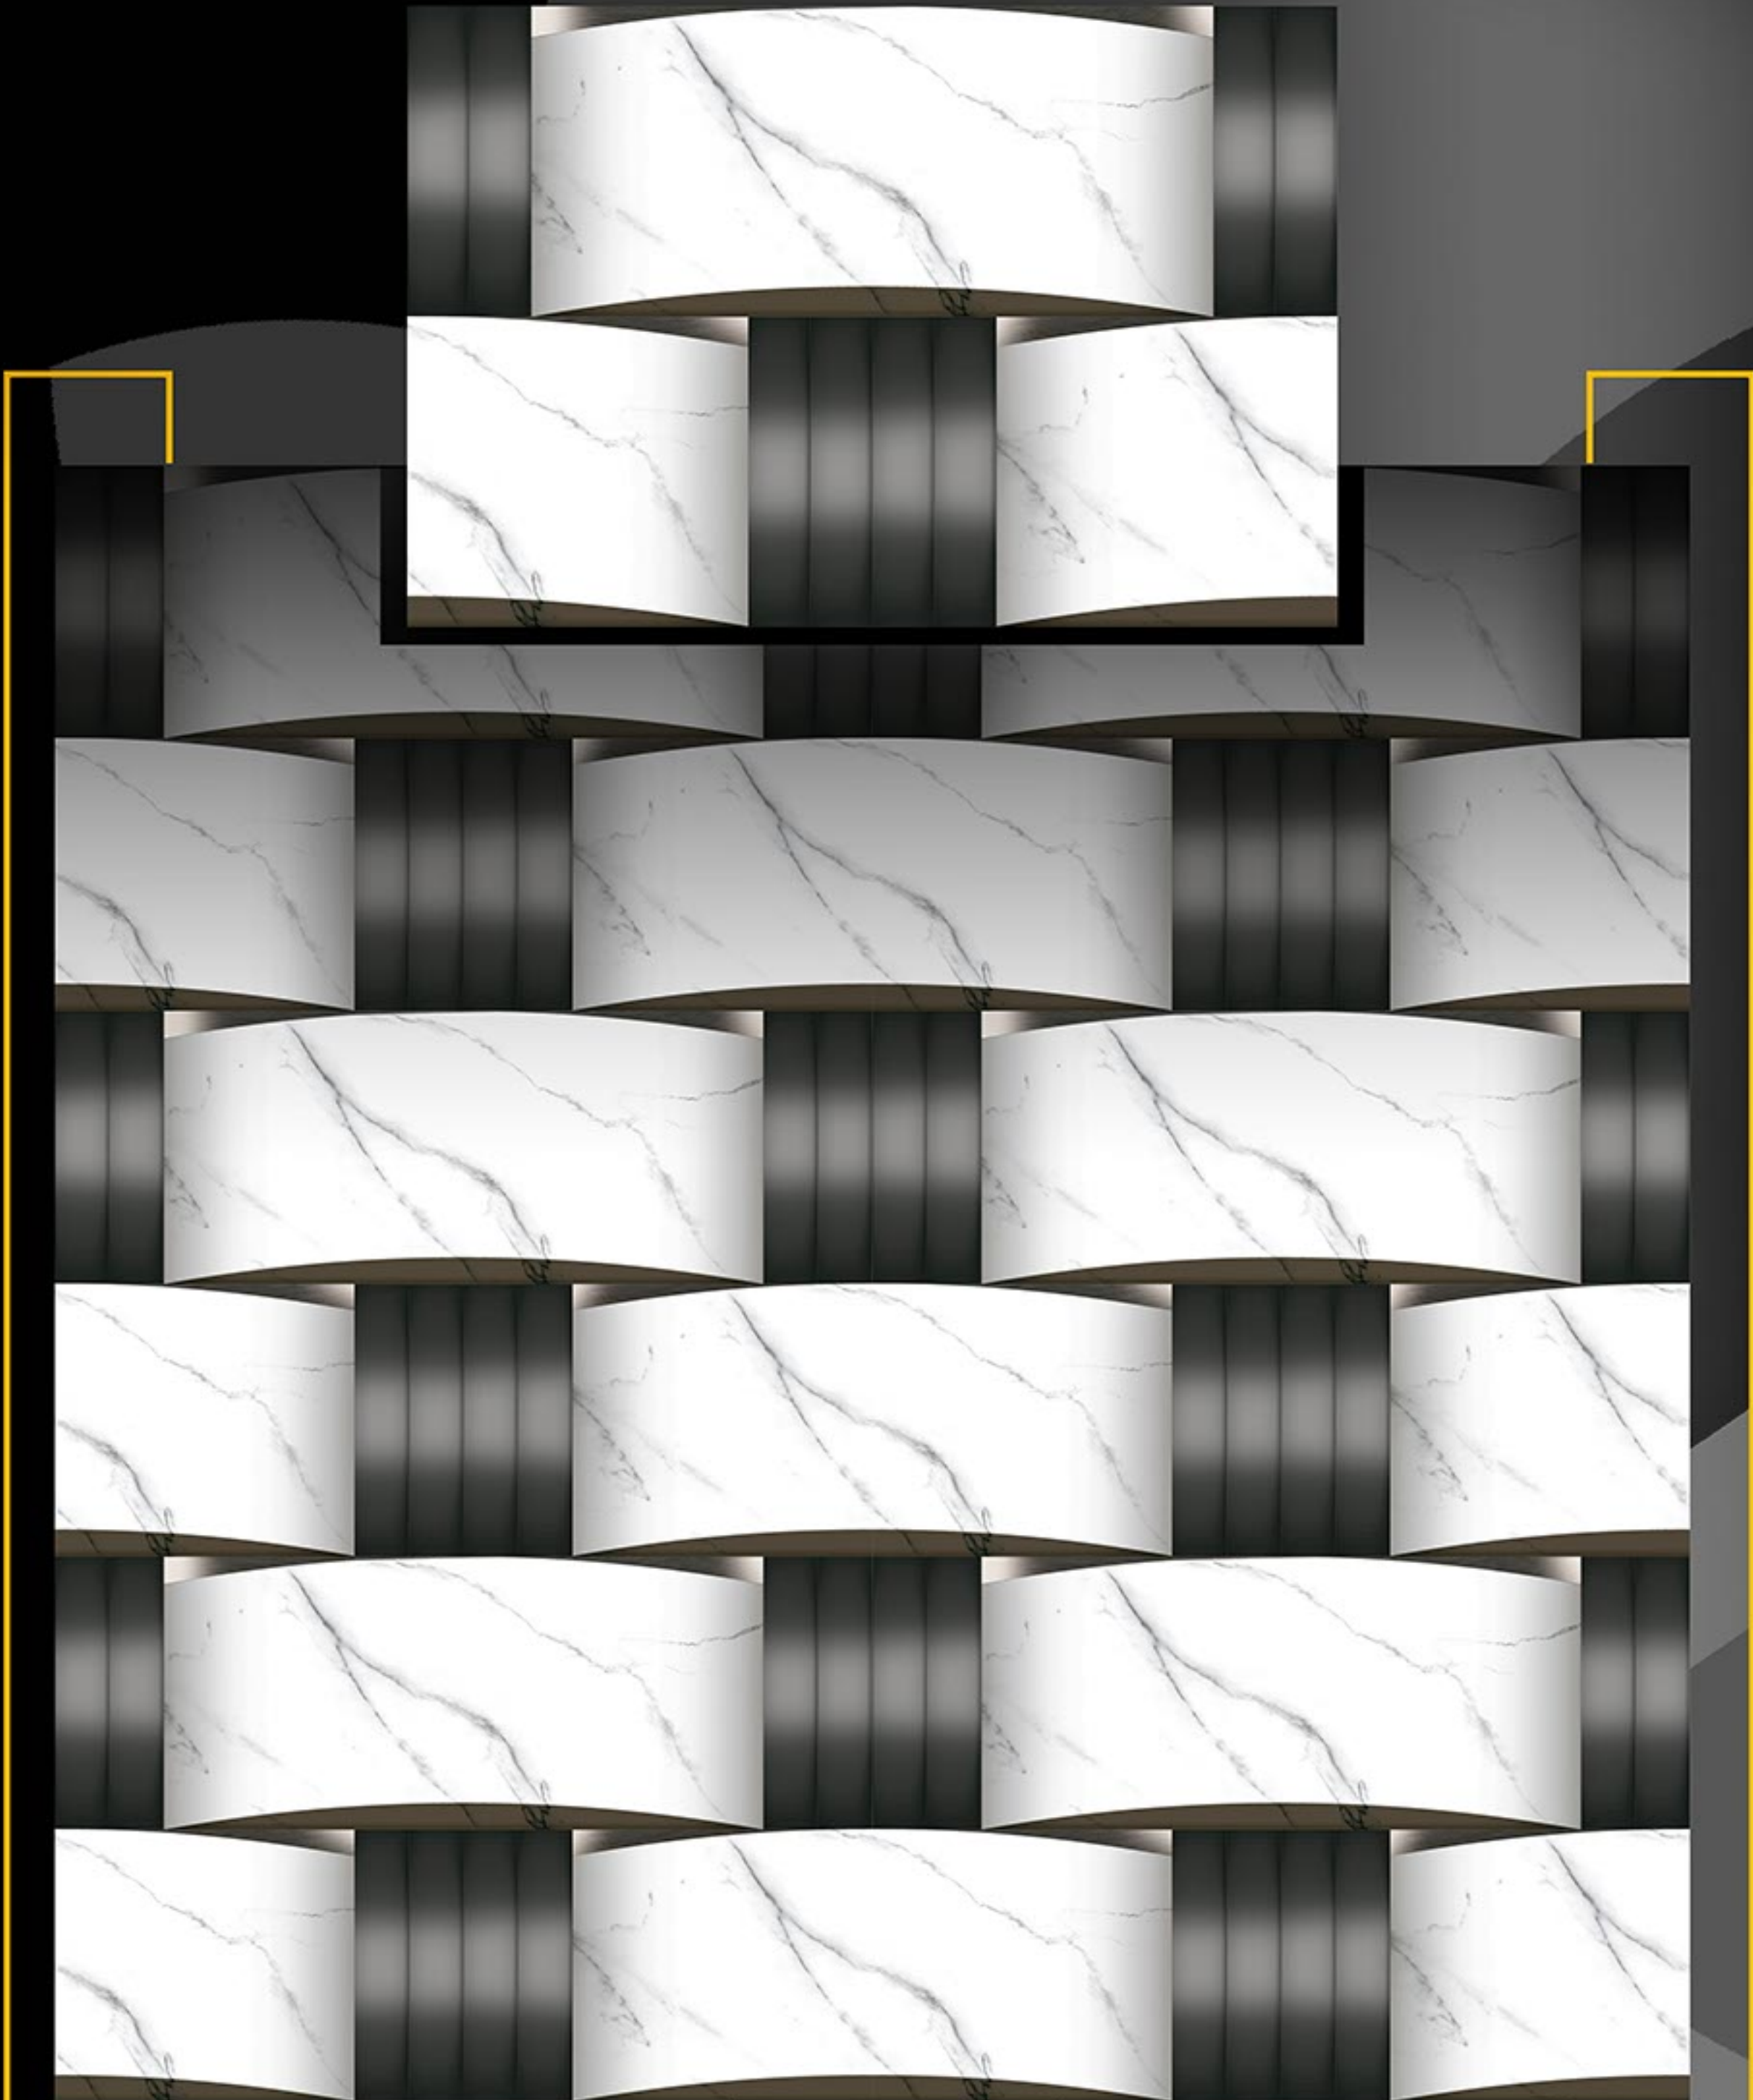

300x450 mm

DIGITAL WALL TILES

ELEVATION SERIES

PLAIN

D.N. 2562 - GLOSSY

D.N. 4562 - MATT