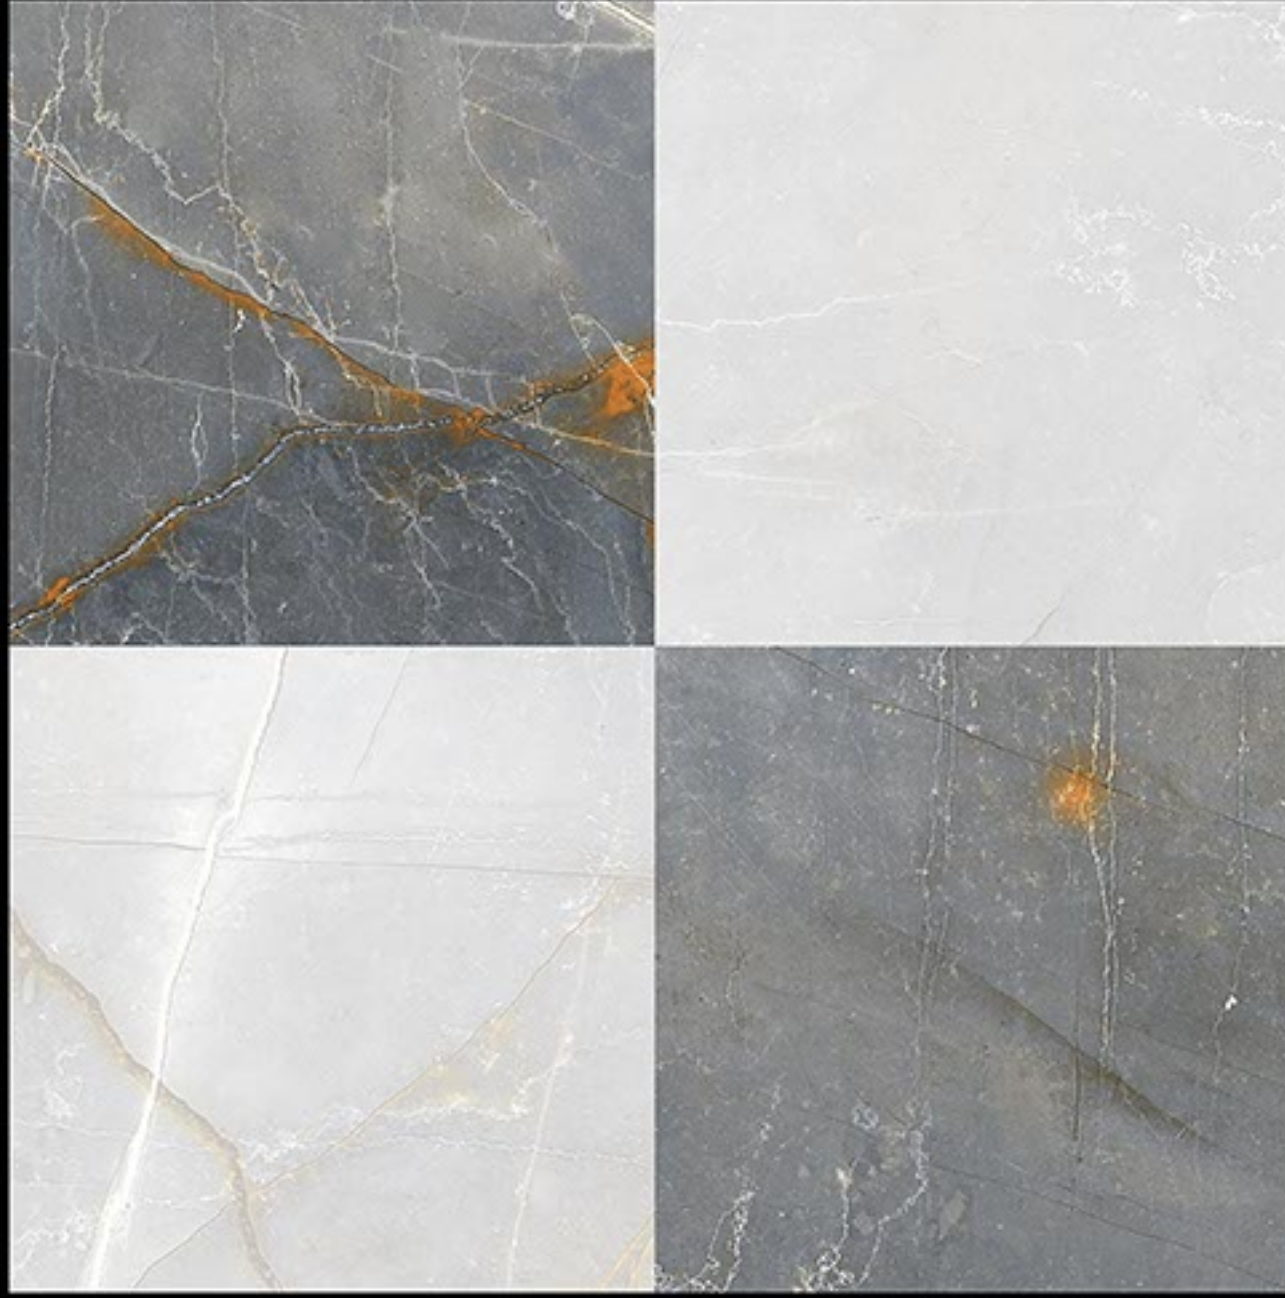

DIGITAL WALL TILES

1209_F

FLOOR SERIES

300x300 mm

DEGITAL WALL TILES

1210_F

FLOOR SERIES

300x300 mm