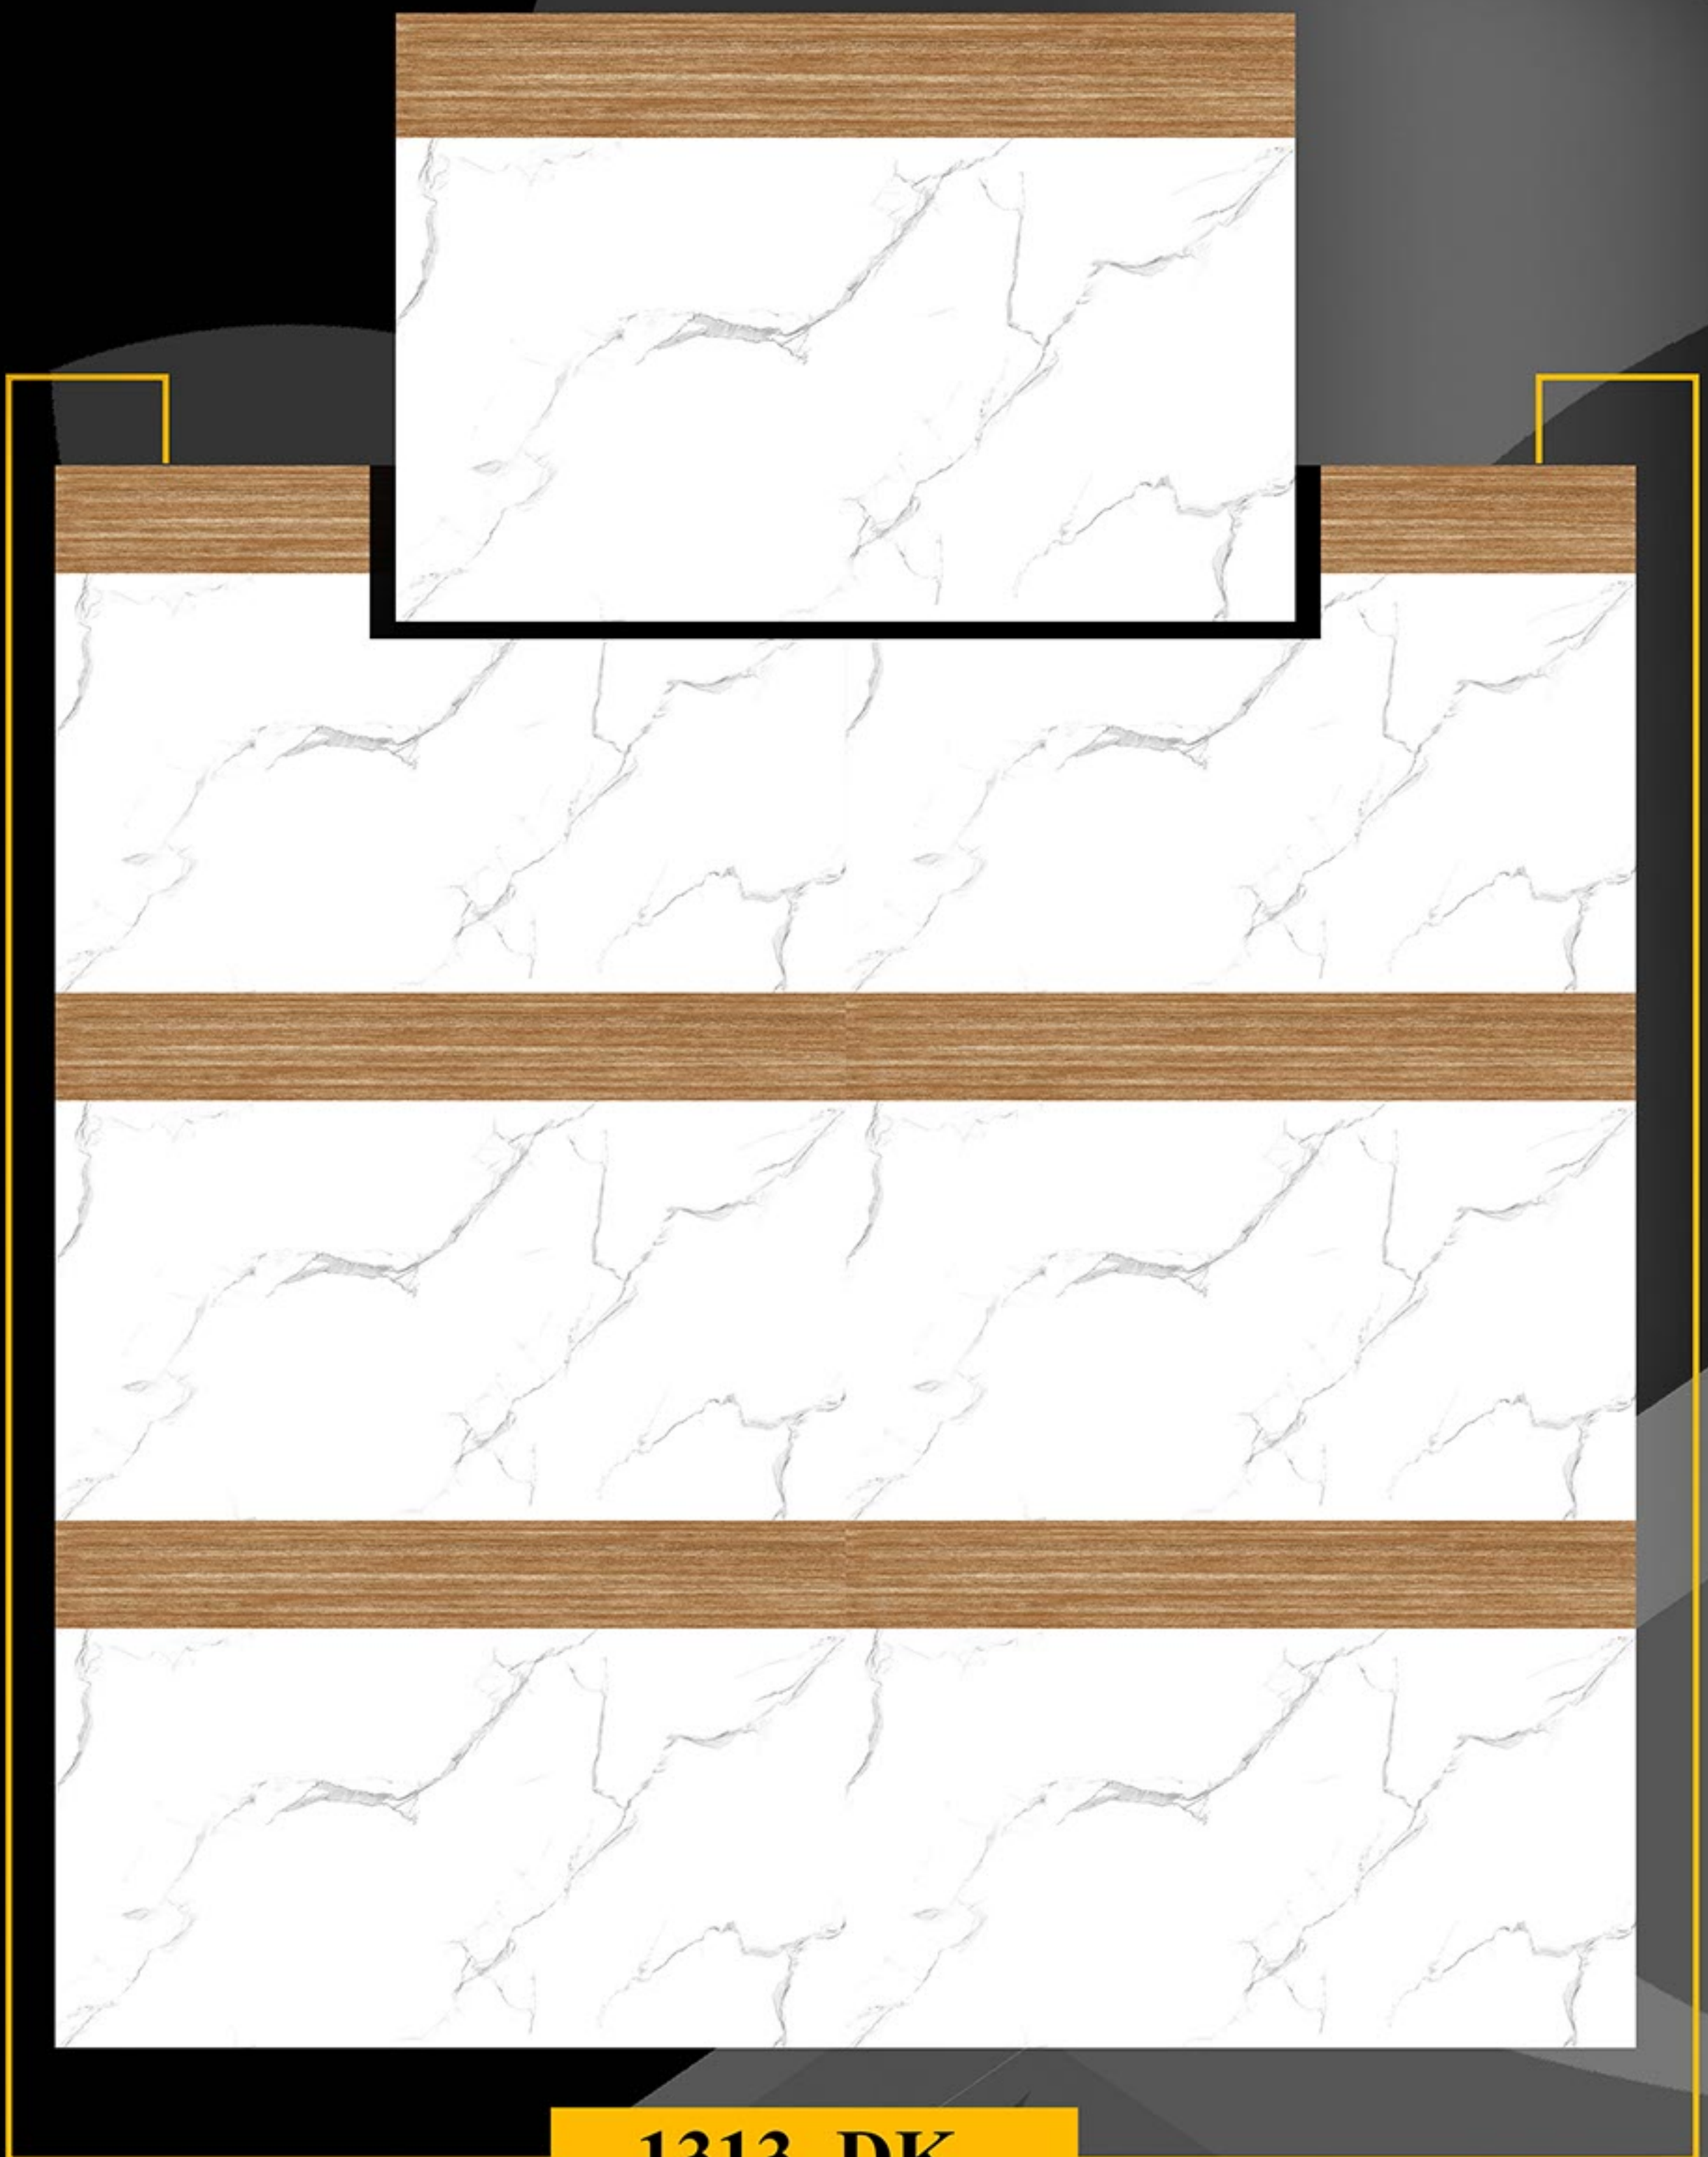

300x450 mm

DIGITAL WALL TILES

**STRIPE MARBLE
GLOSSY**

1313_DK