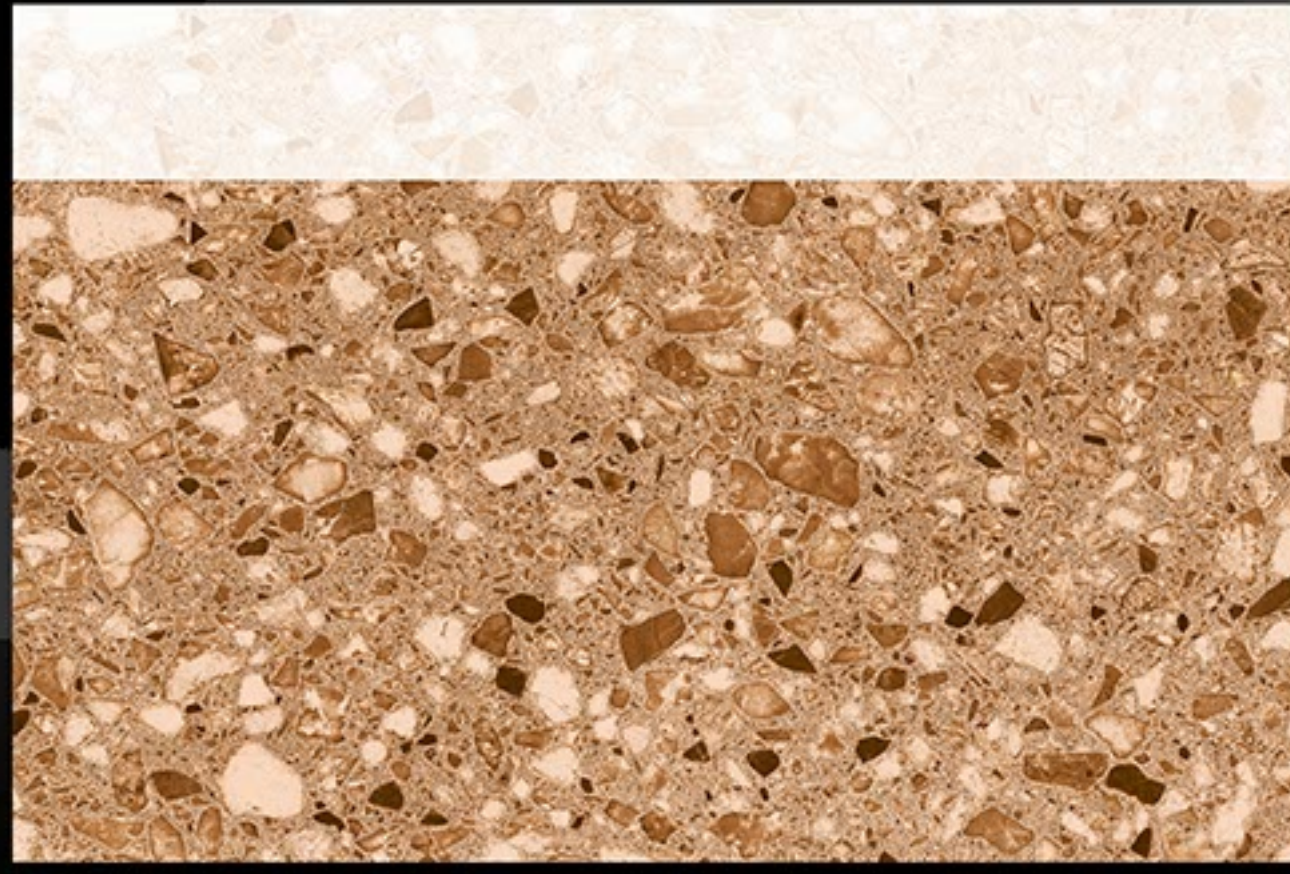

**STRIPE MARBLE  
GLOSSY**

**1311\_DK**

**300x450 mm**

DEGITAL WALL TILES

**STRIPE MARBLE  
GLOSSY**

**1312\_DK**

**300x450 mm**

DIGITAL WALL TILES