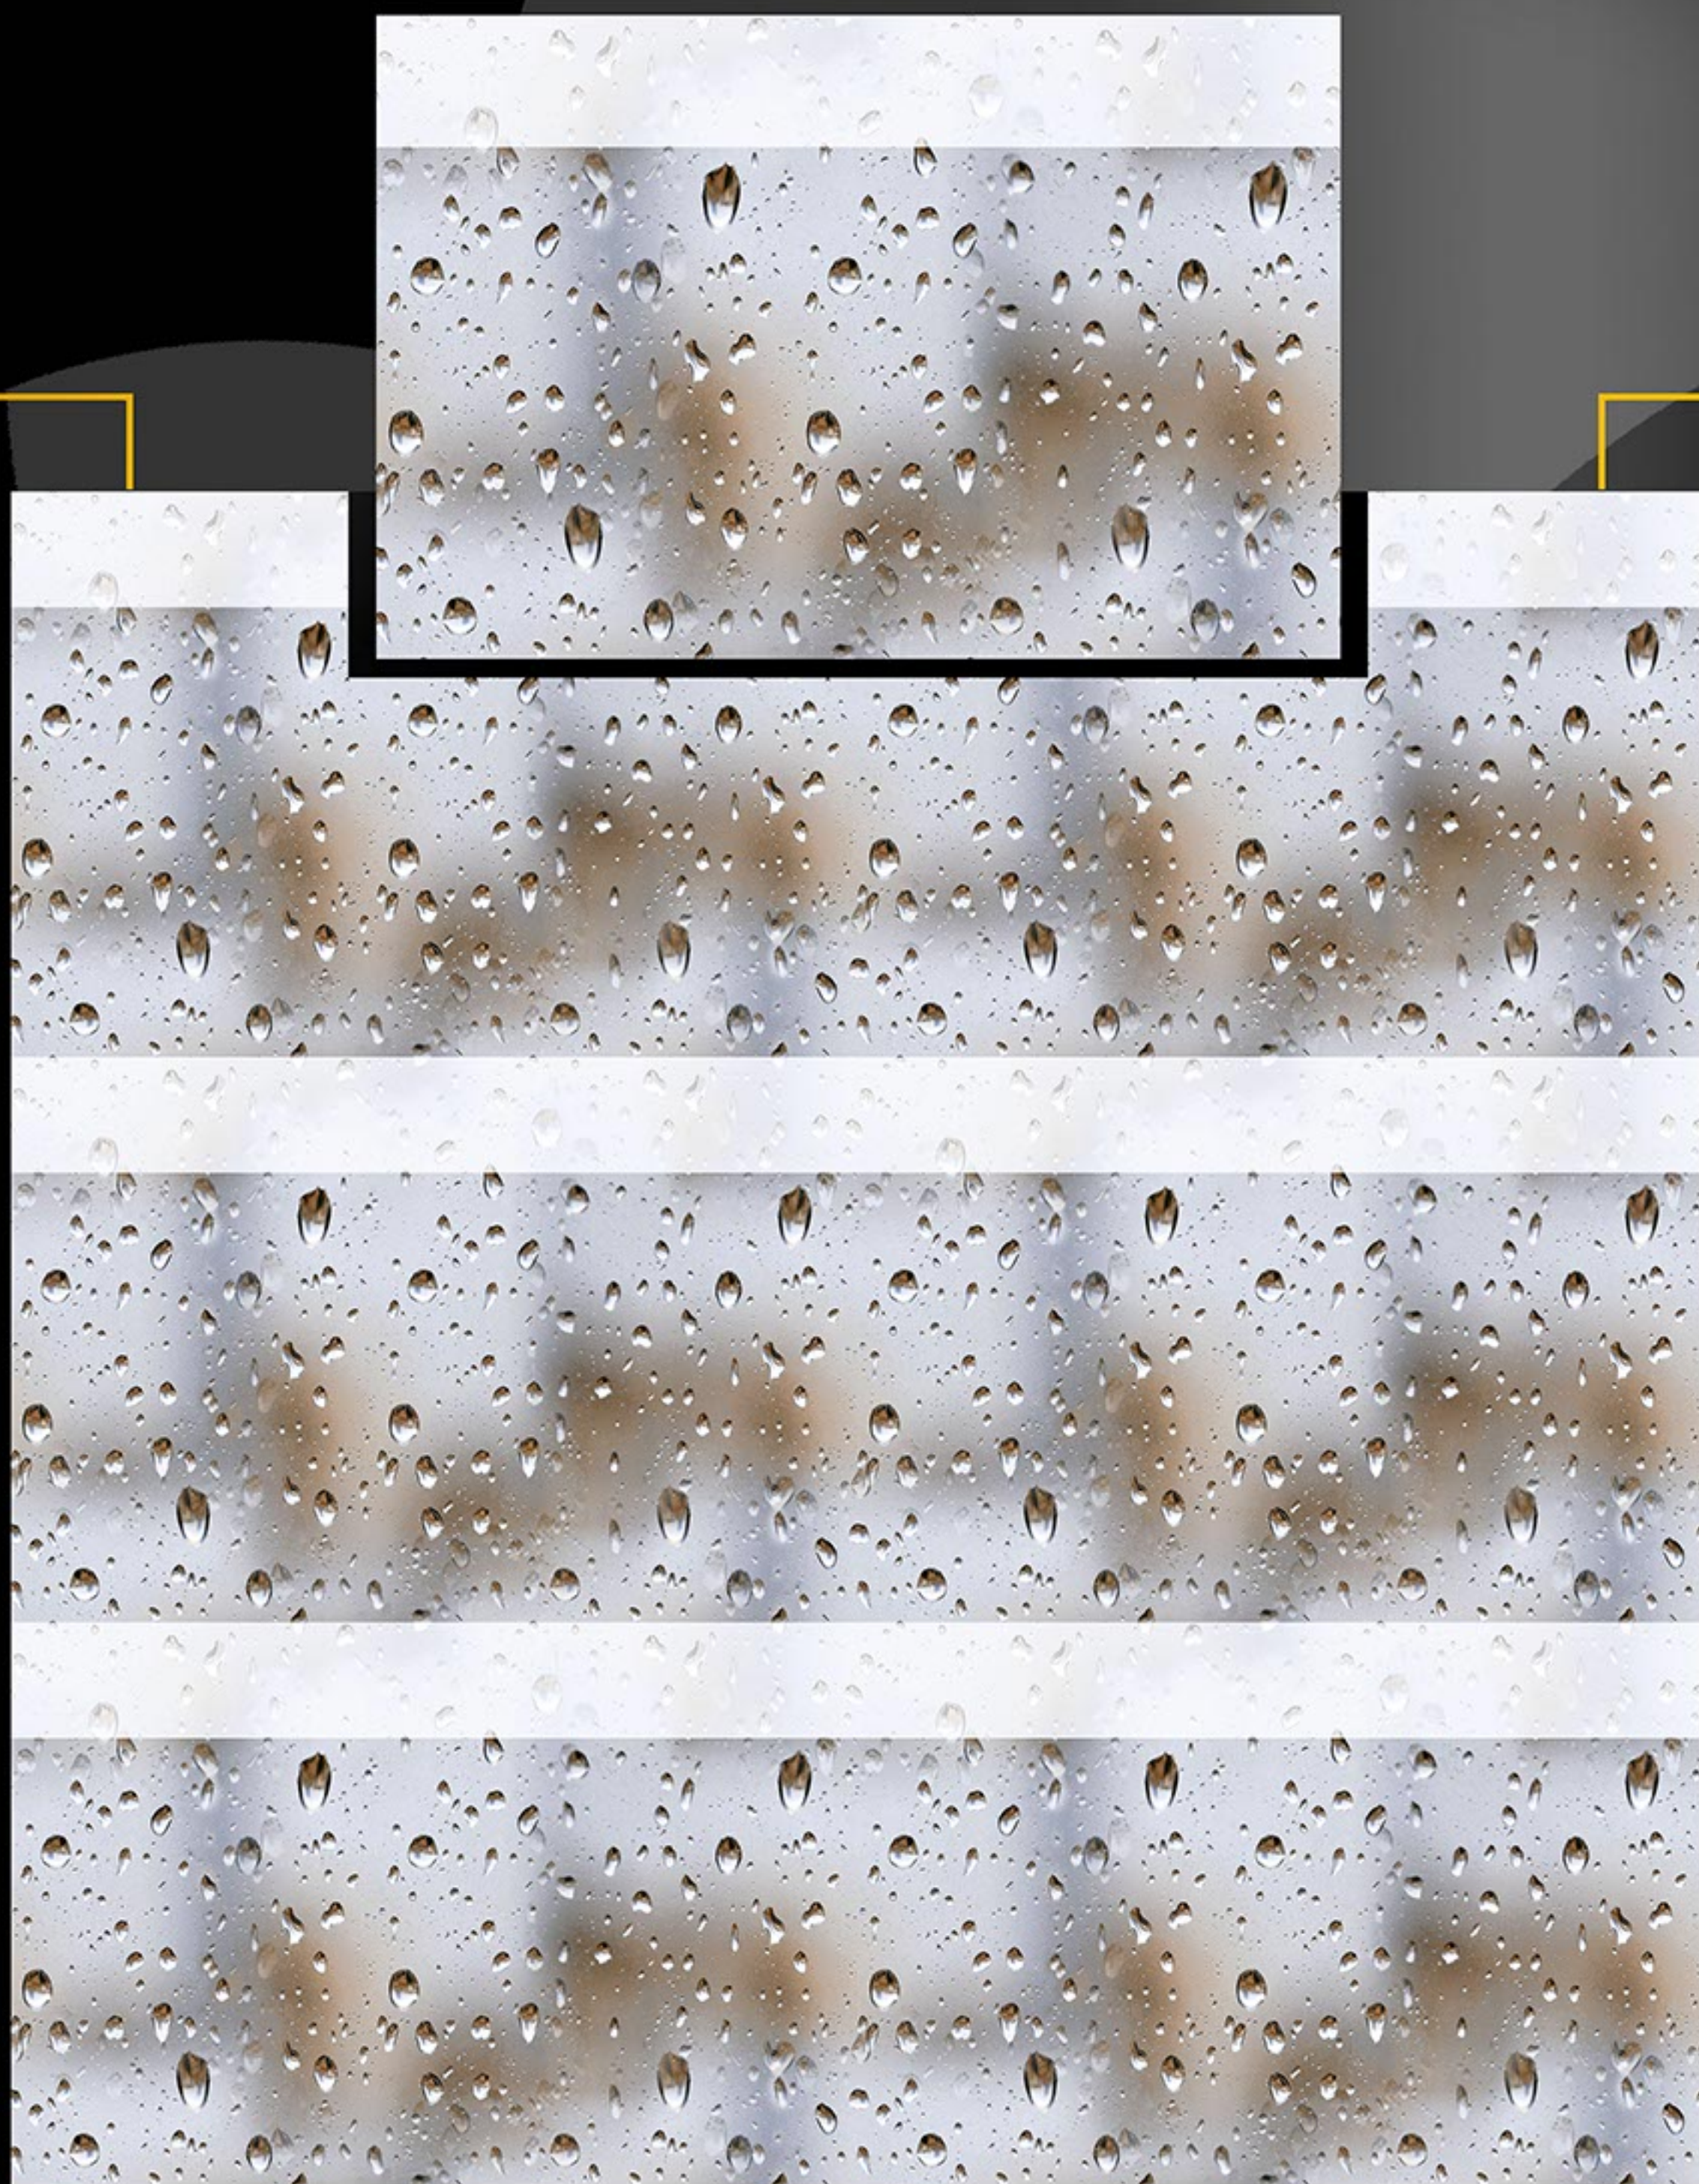

**STRIPE MARBLE  
GLOSSY**

**1325\_DK**

**300x450 mm**

DEGITAL WALL TILES

**STRIPE MARBLE  
GLOSSY**

**1326\_DK**

**300x450 mm**

DIGITAL WALL TILES