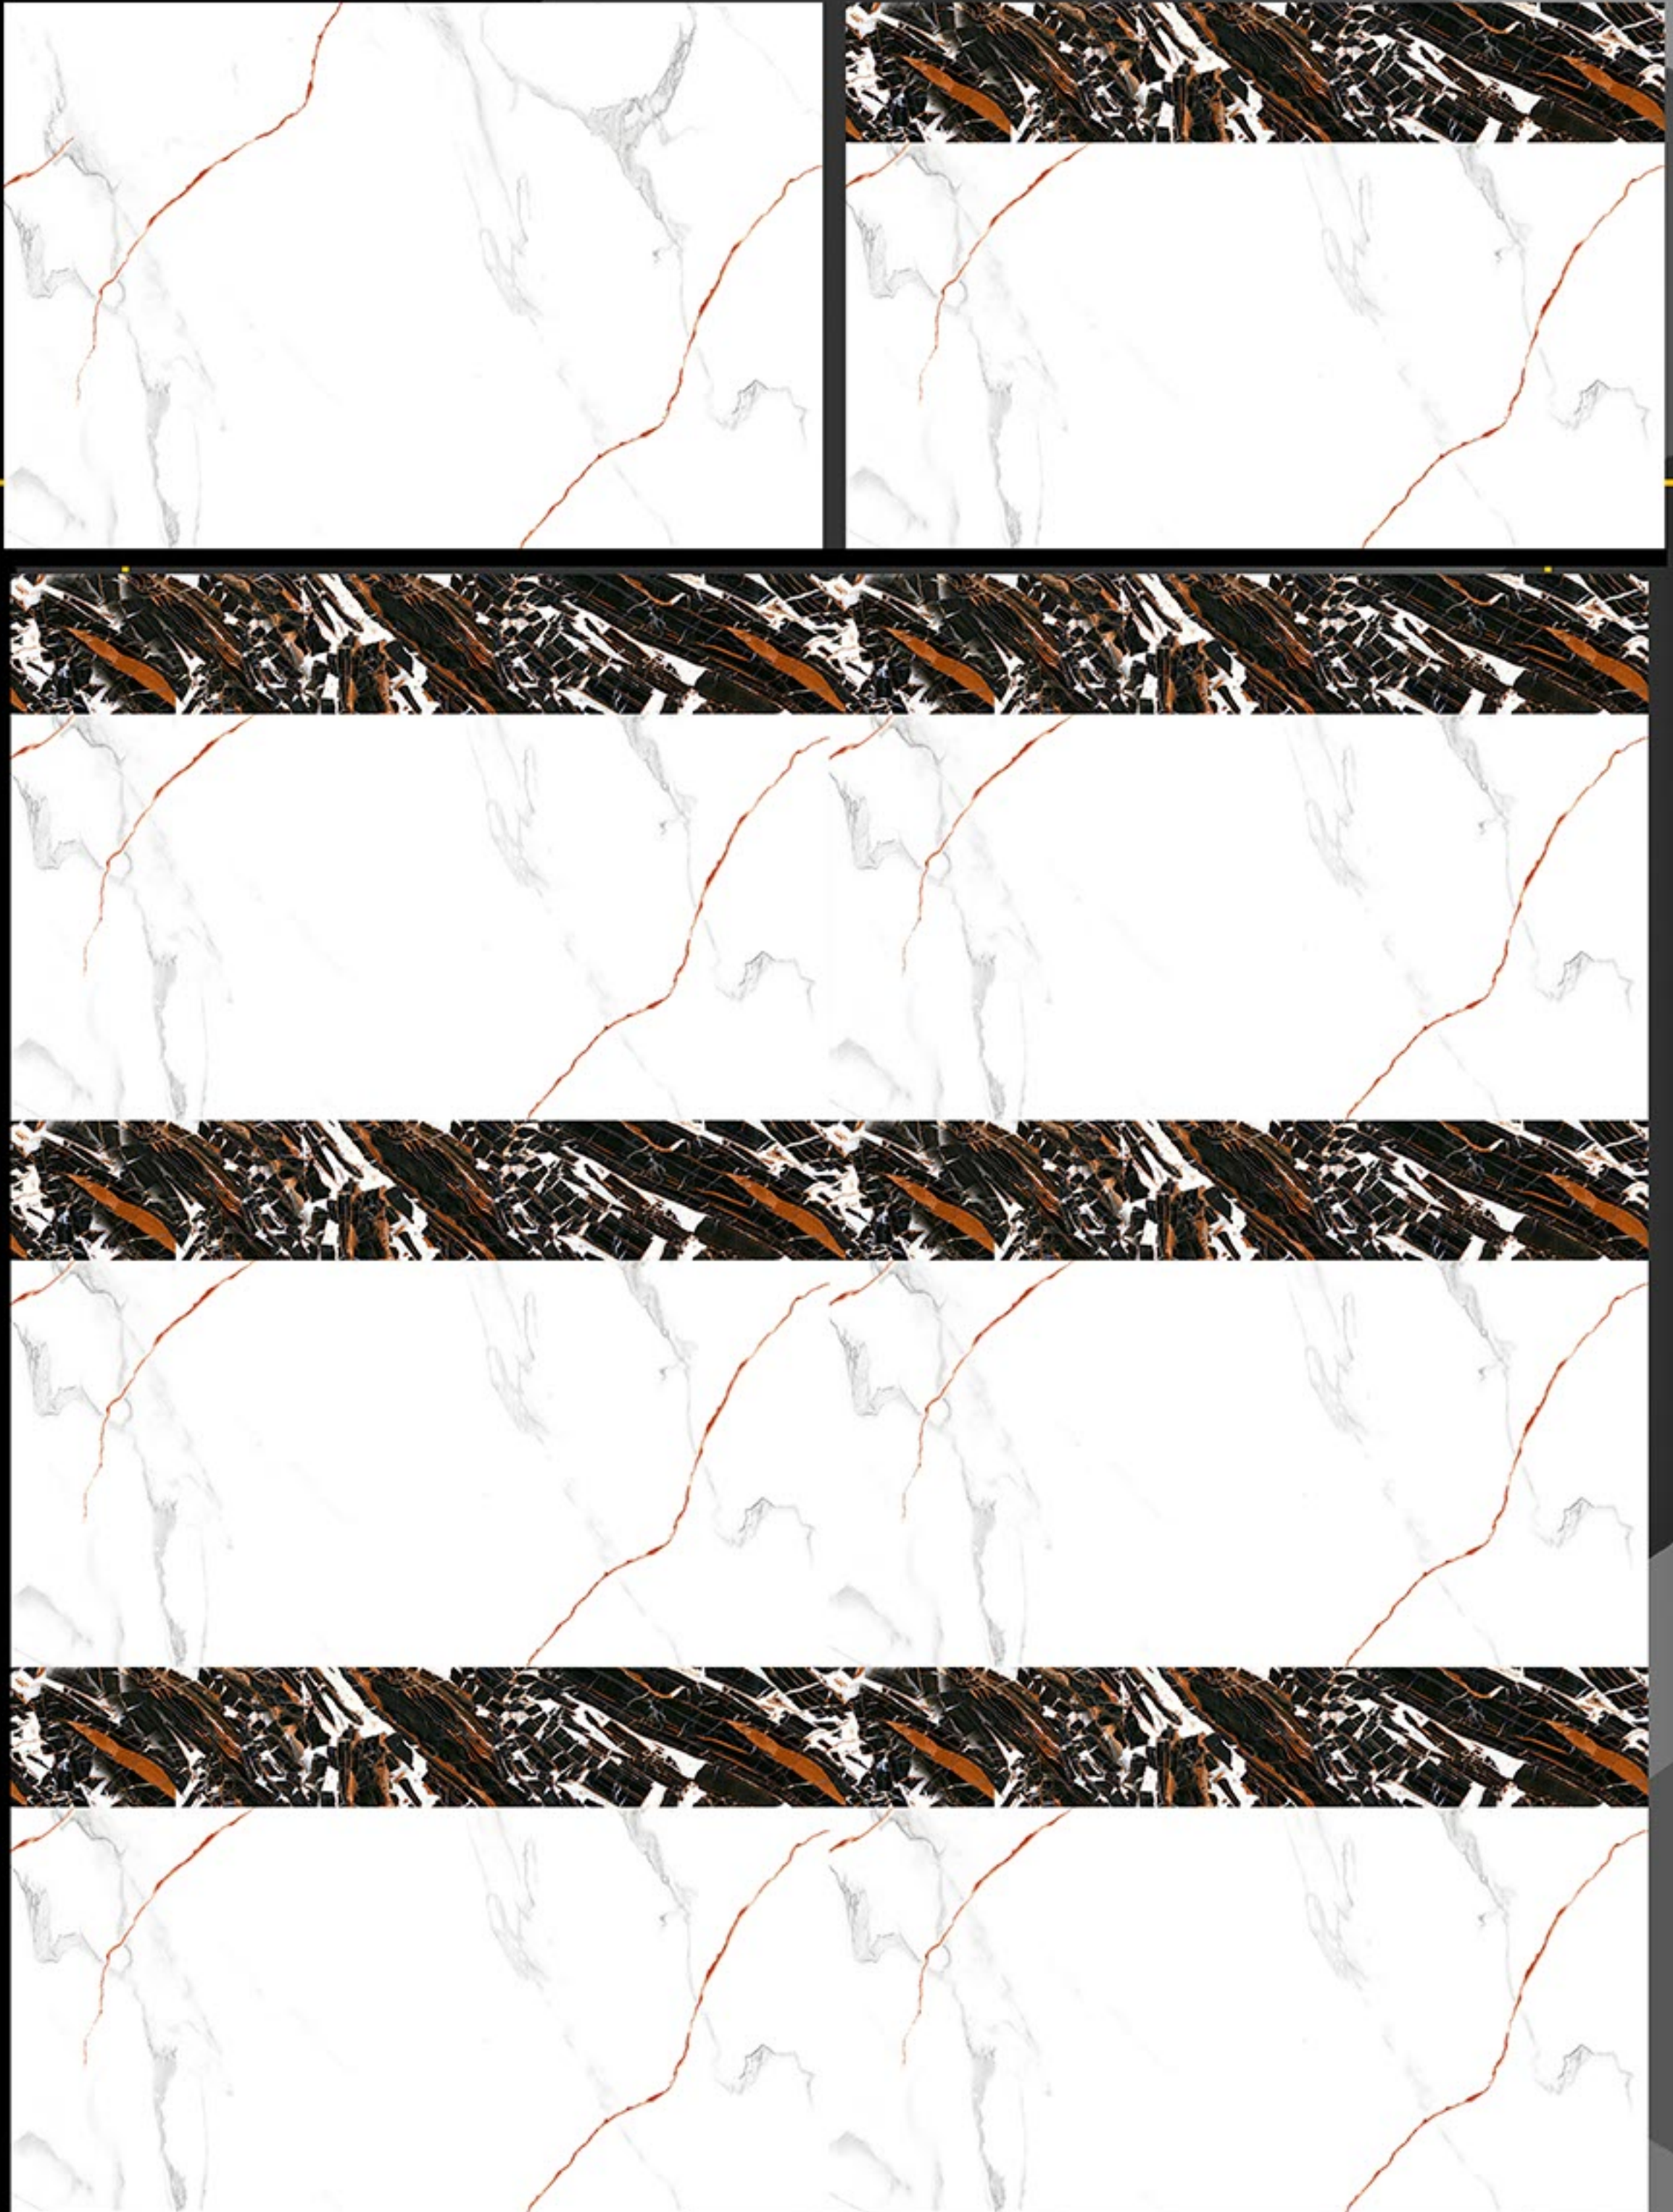

300x450 mm

DIGITAL WALL TILES

**STRIPE MARBLE
GLOSSY**

1327_LT_HL_1