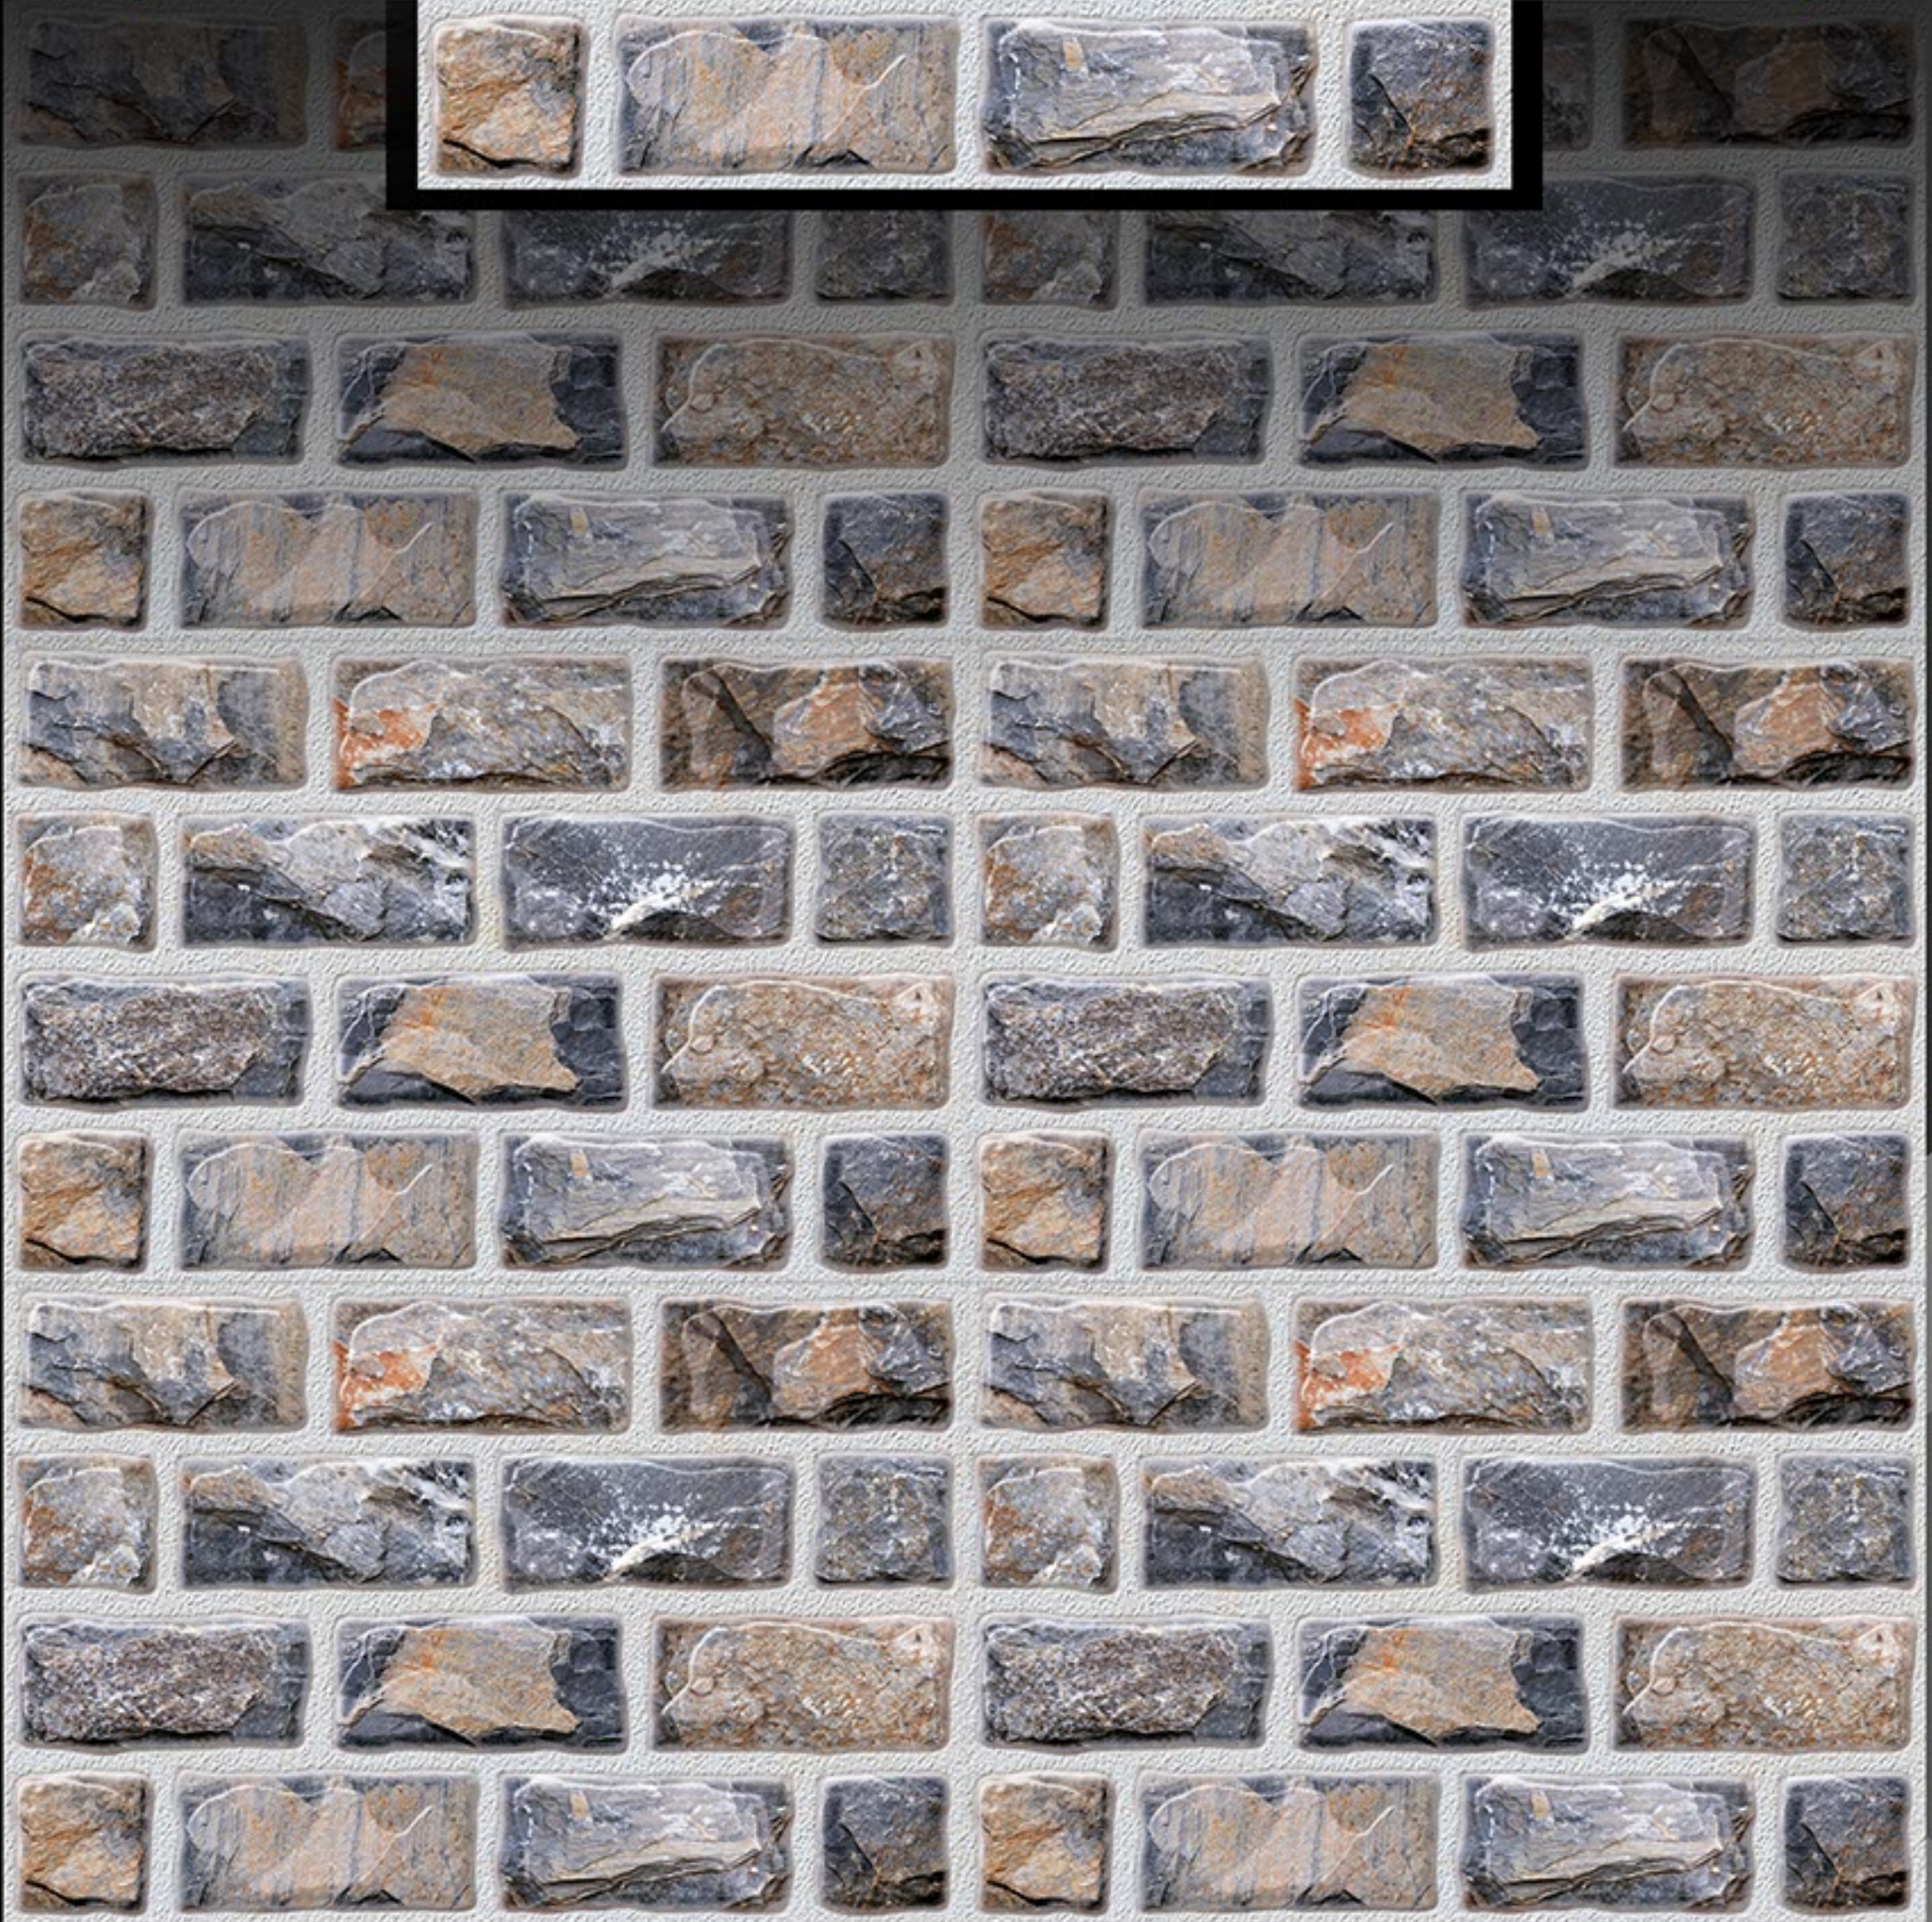

300x450 mm

DIGITAL WALL TILES

ELEVATION SERIES

D.N. 2031 - GLOSSY

D.N. 4031 - MATT