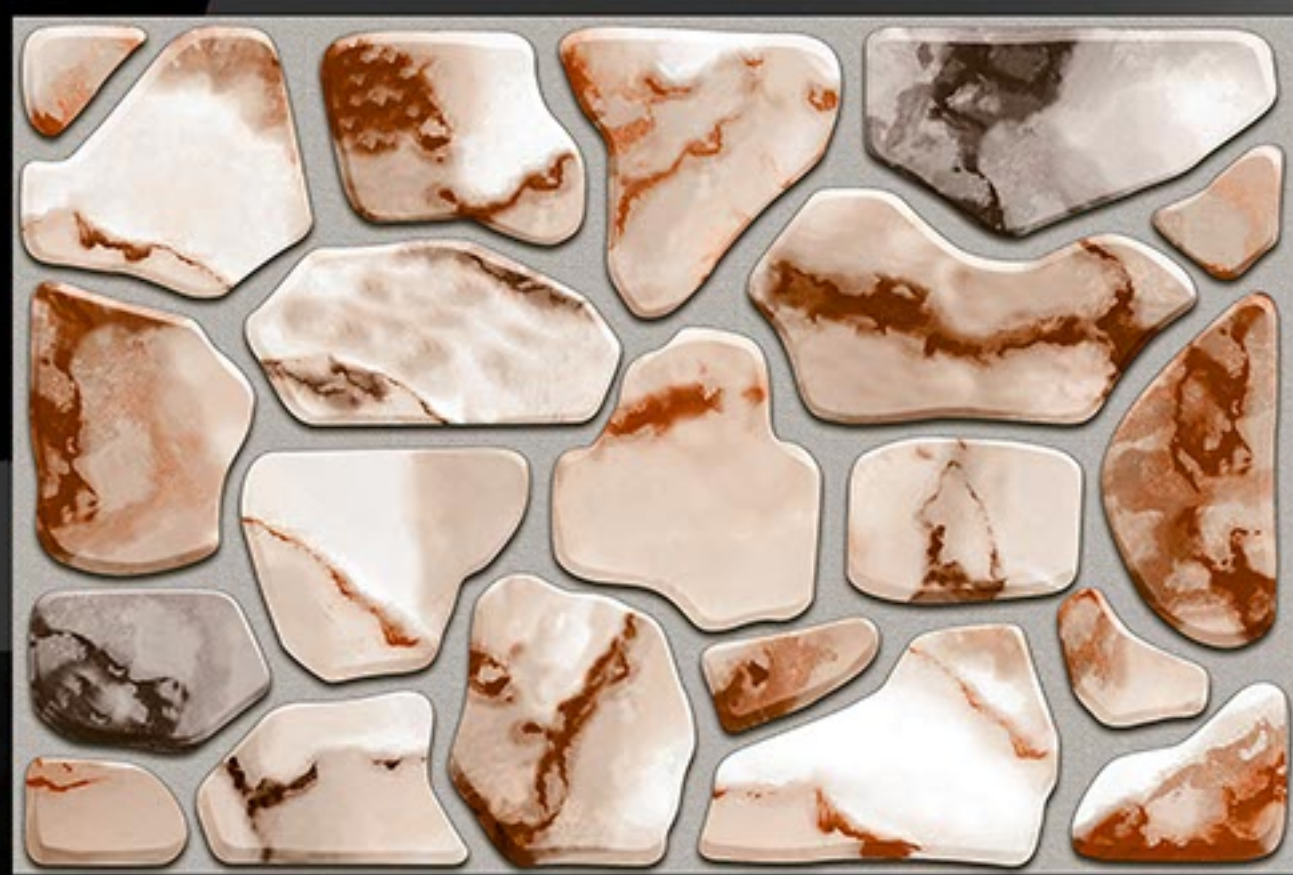

300x450 mm

DIGITAL WALL TILES

ELEVATION SERIES

D.N. 2153 - GLOSSY

D.N. 4153 - MATT