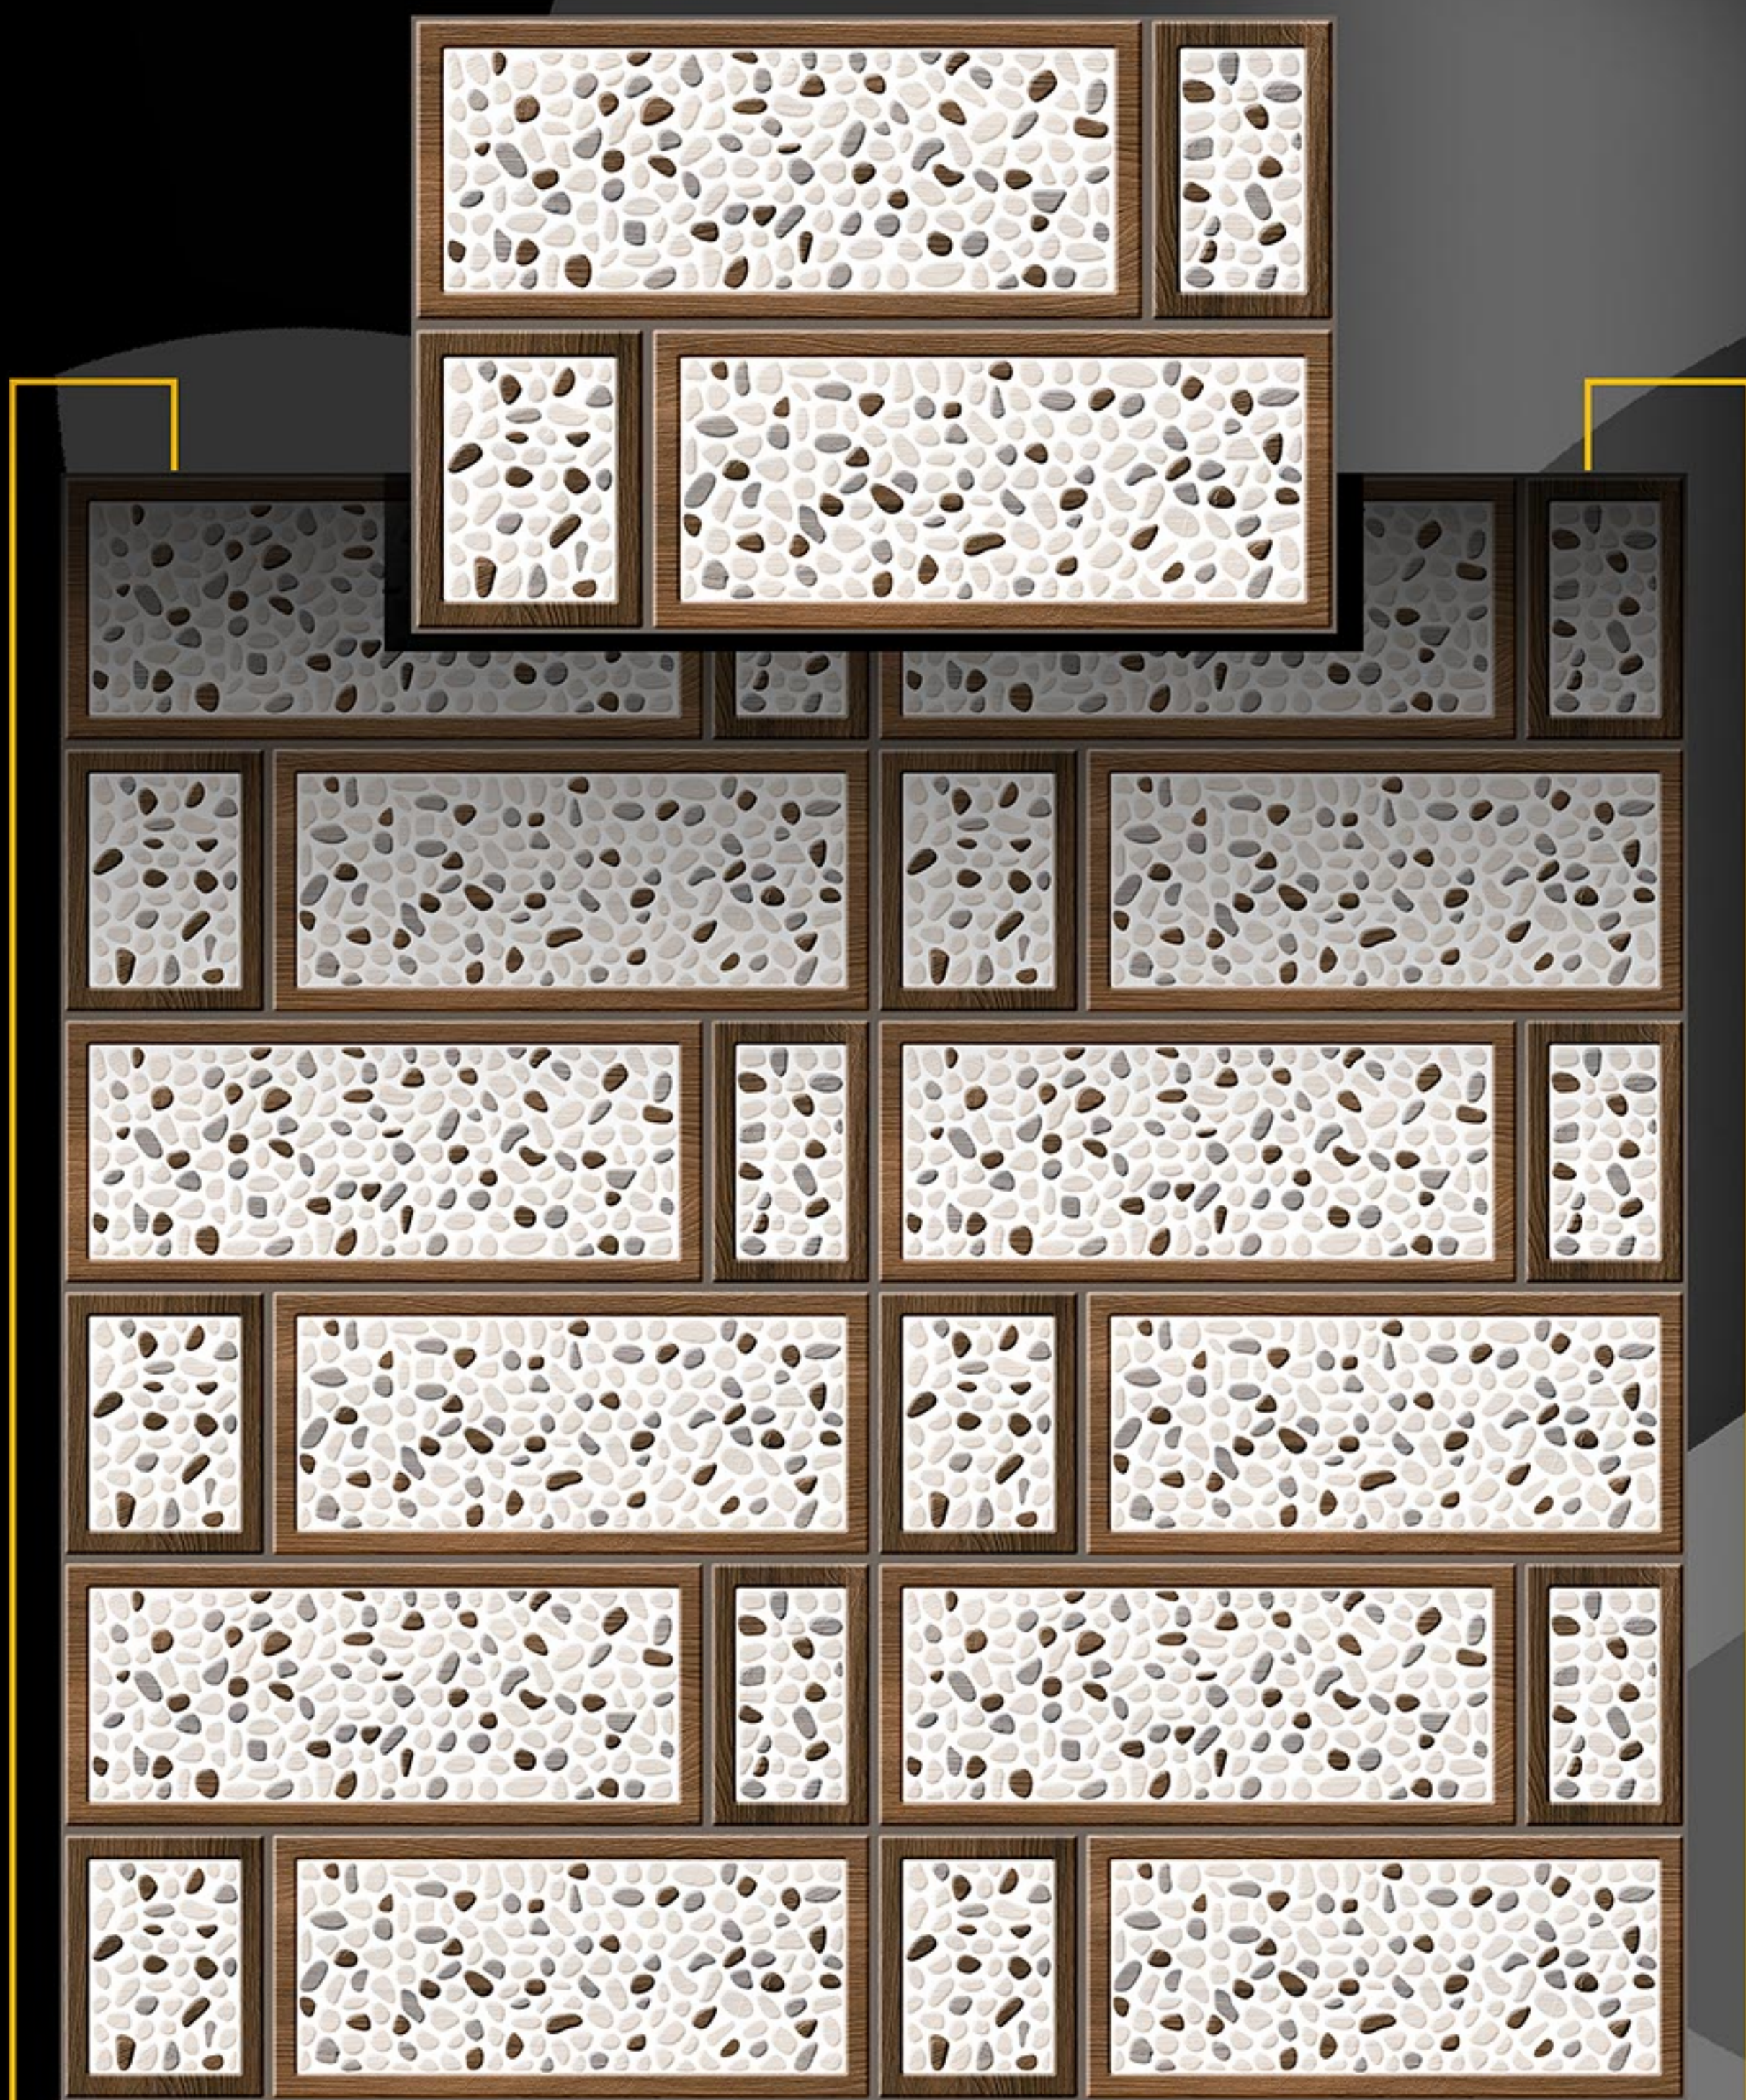

300x450 mm

DIGITAL WALL TILES

ELEVATION SERIES

D.N. 2143 - GLOSSY

D.N. 4143 - MATT