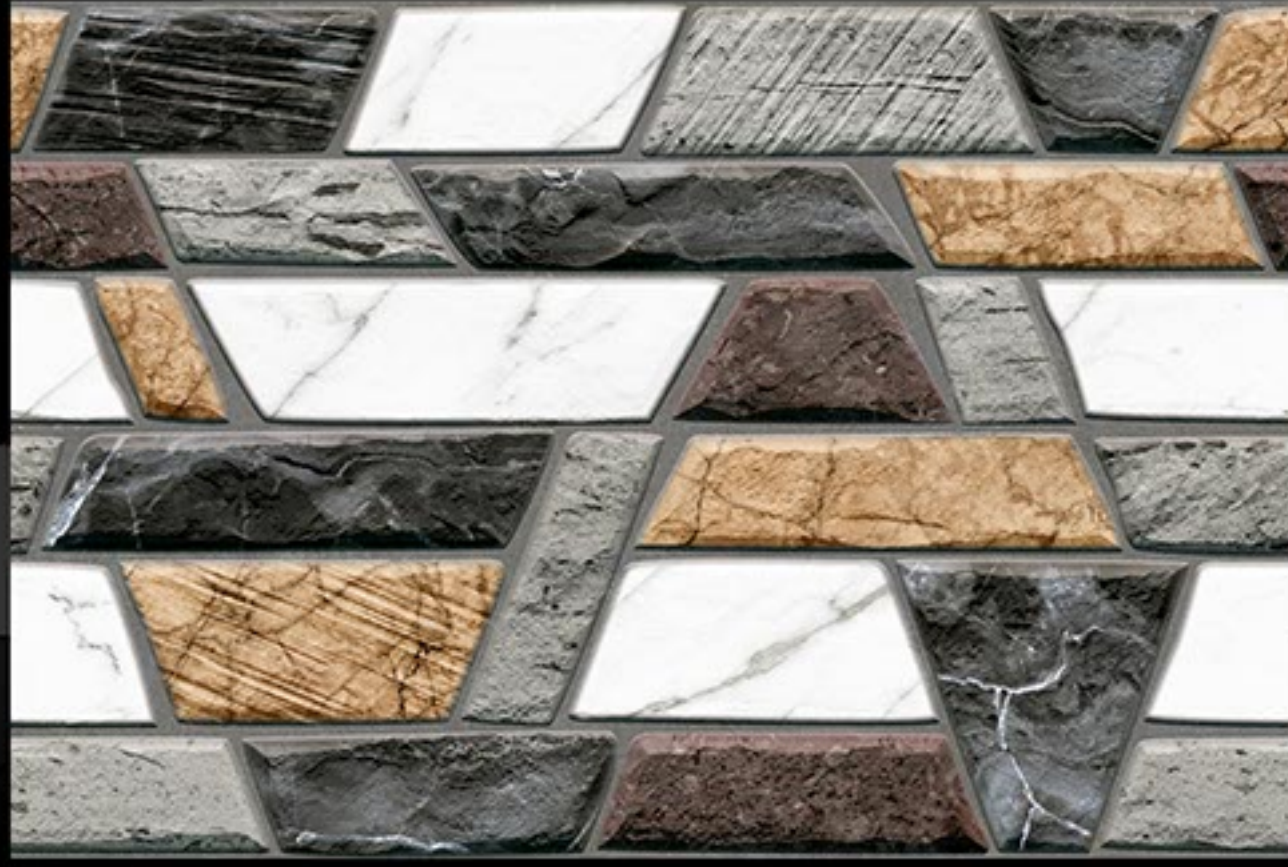

300x450 mm

DIGITAL WALL TILES

ELEVATION SERIES

D.N. 2104 - GLOSSY

D.N. 4104 - MATT