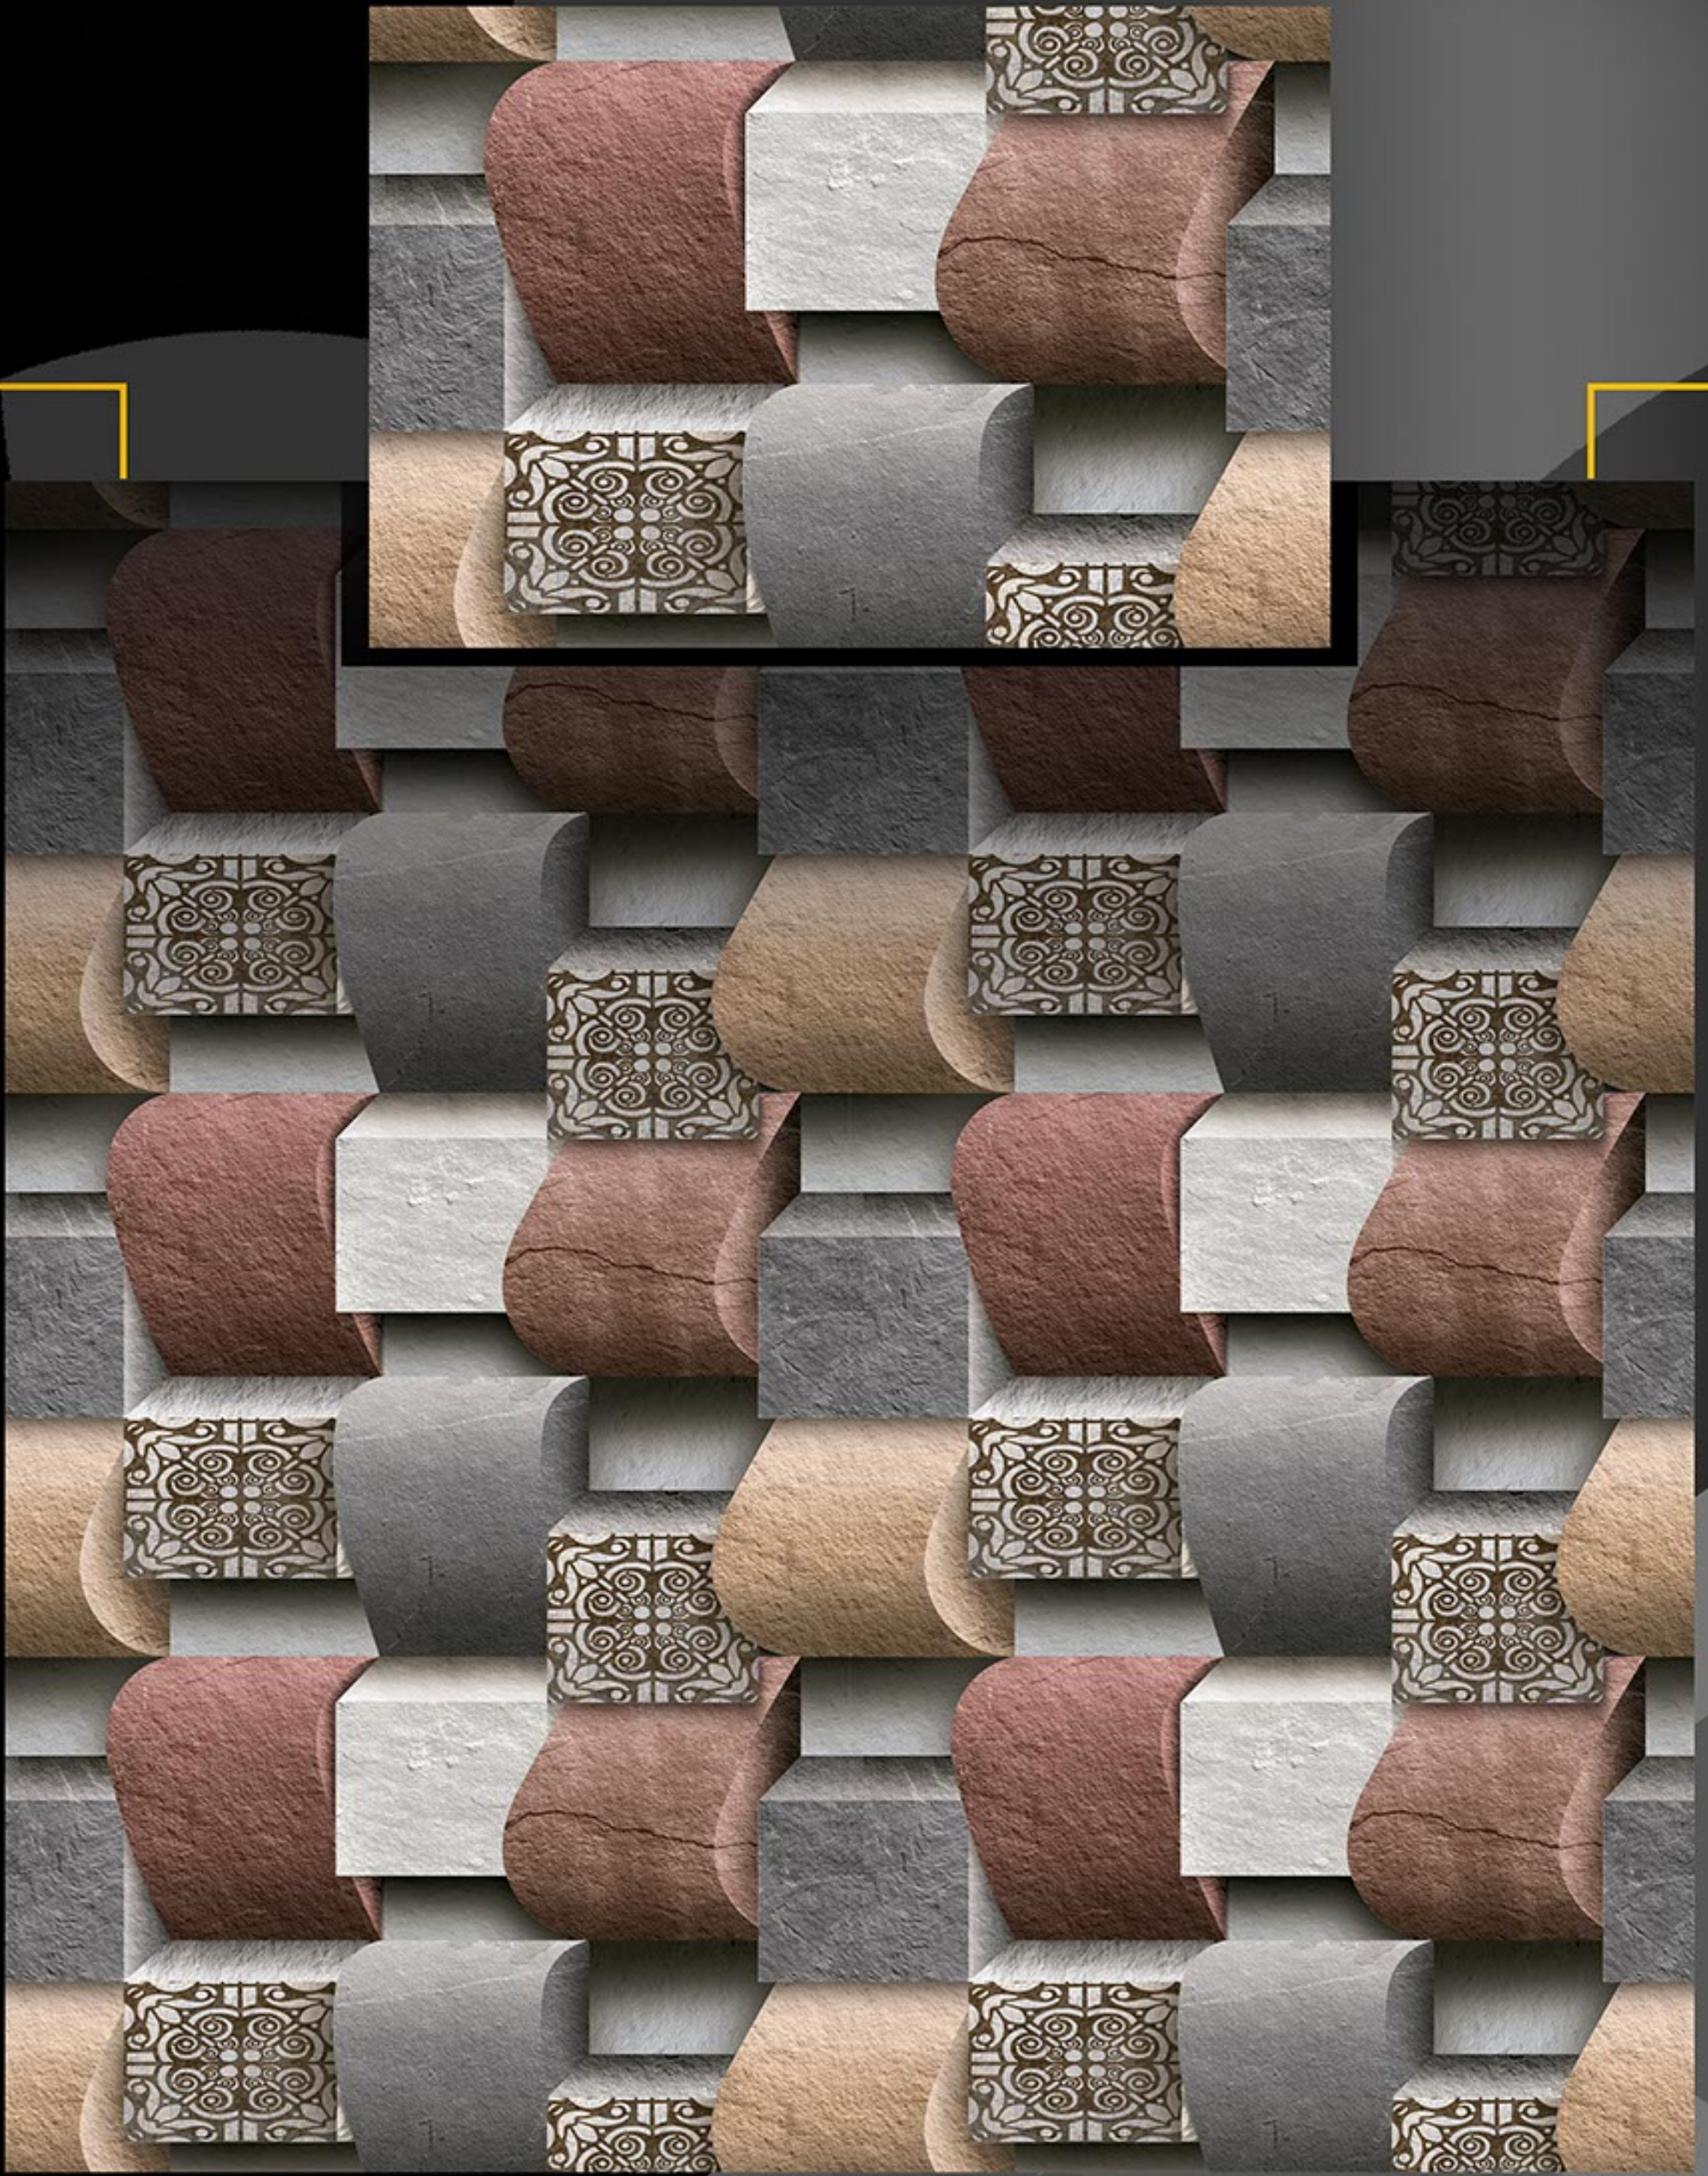

300x450 mm

DIGITAL WALL TILES

ELEVATION SERIES

D.N. 2051 - GLOSSY

D.N. 4051 - MATT