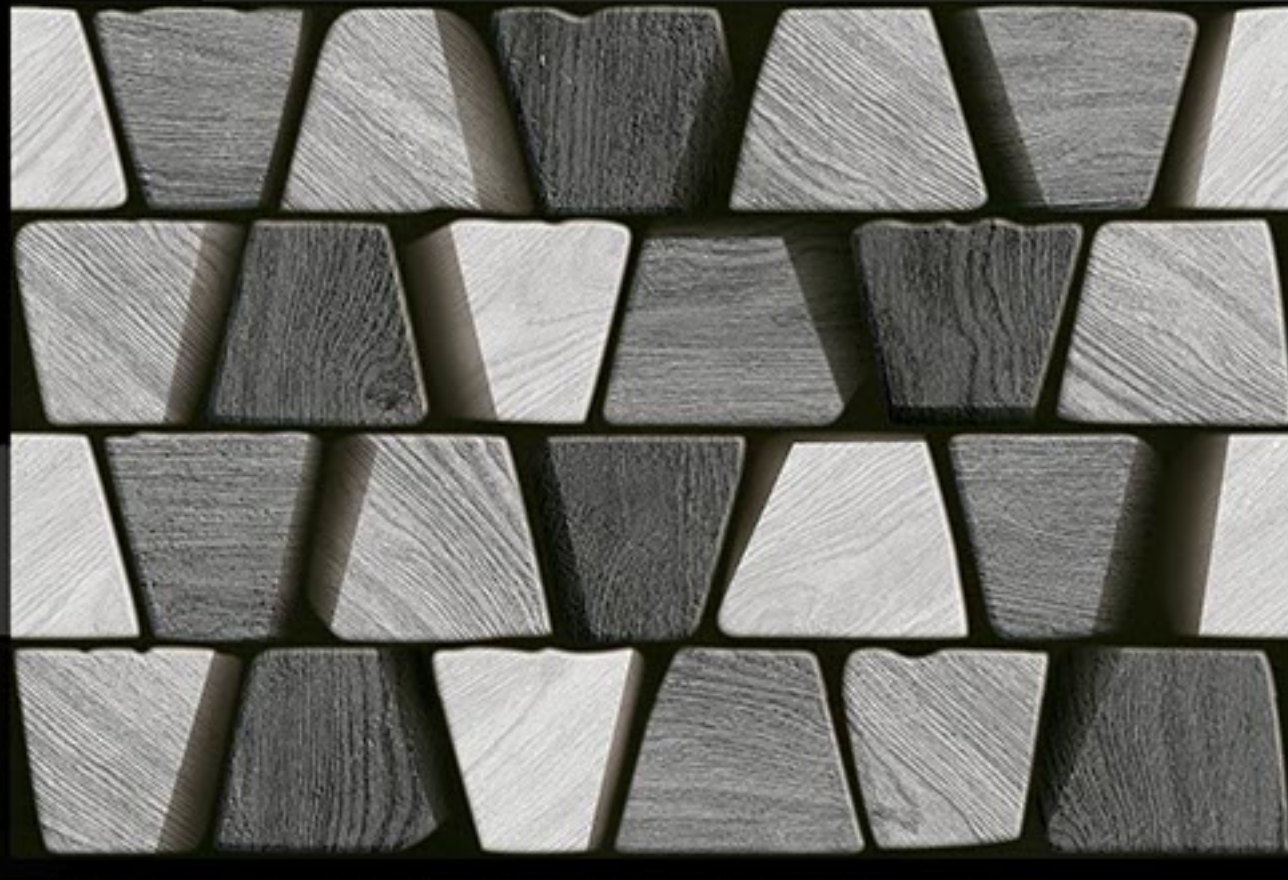

300x450 mm

DIGITAL WALL TILES

ELEVATION SERIES

D.N. 2115 - GLOSSY

D.N. 4125 - MATT