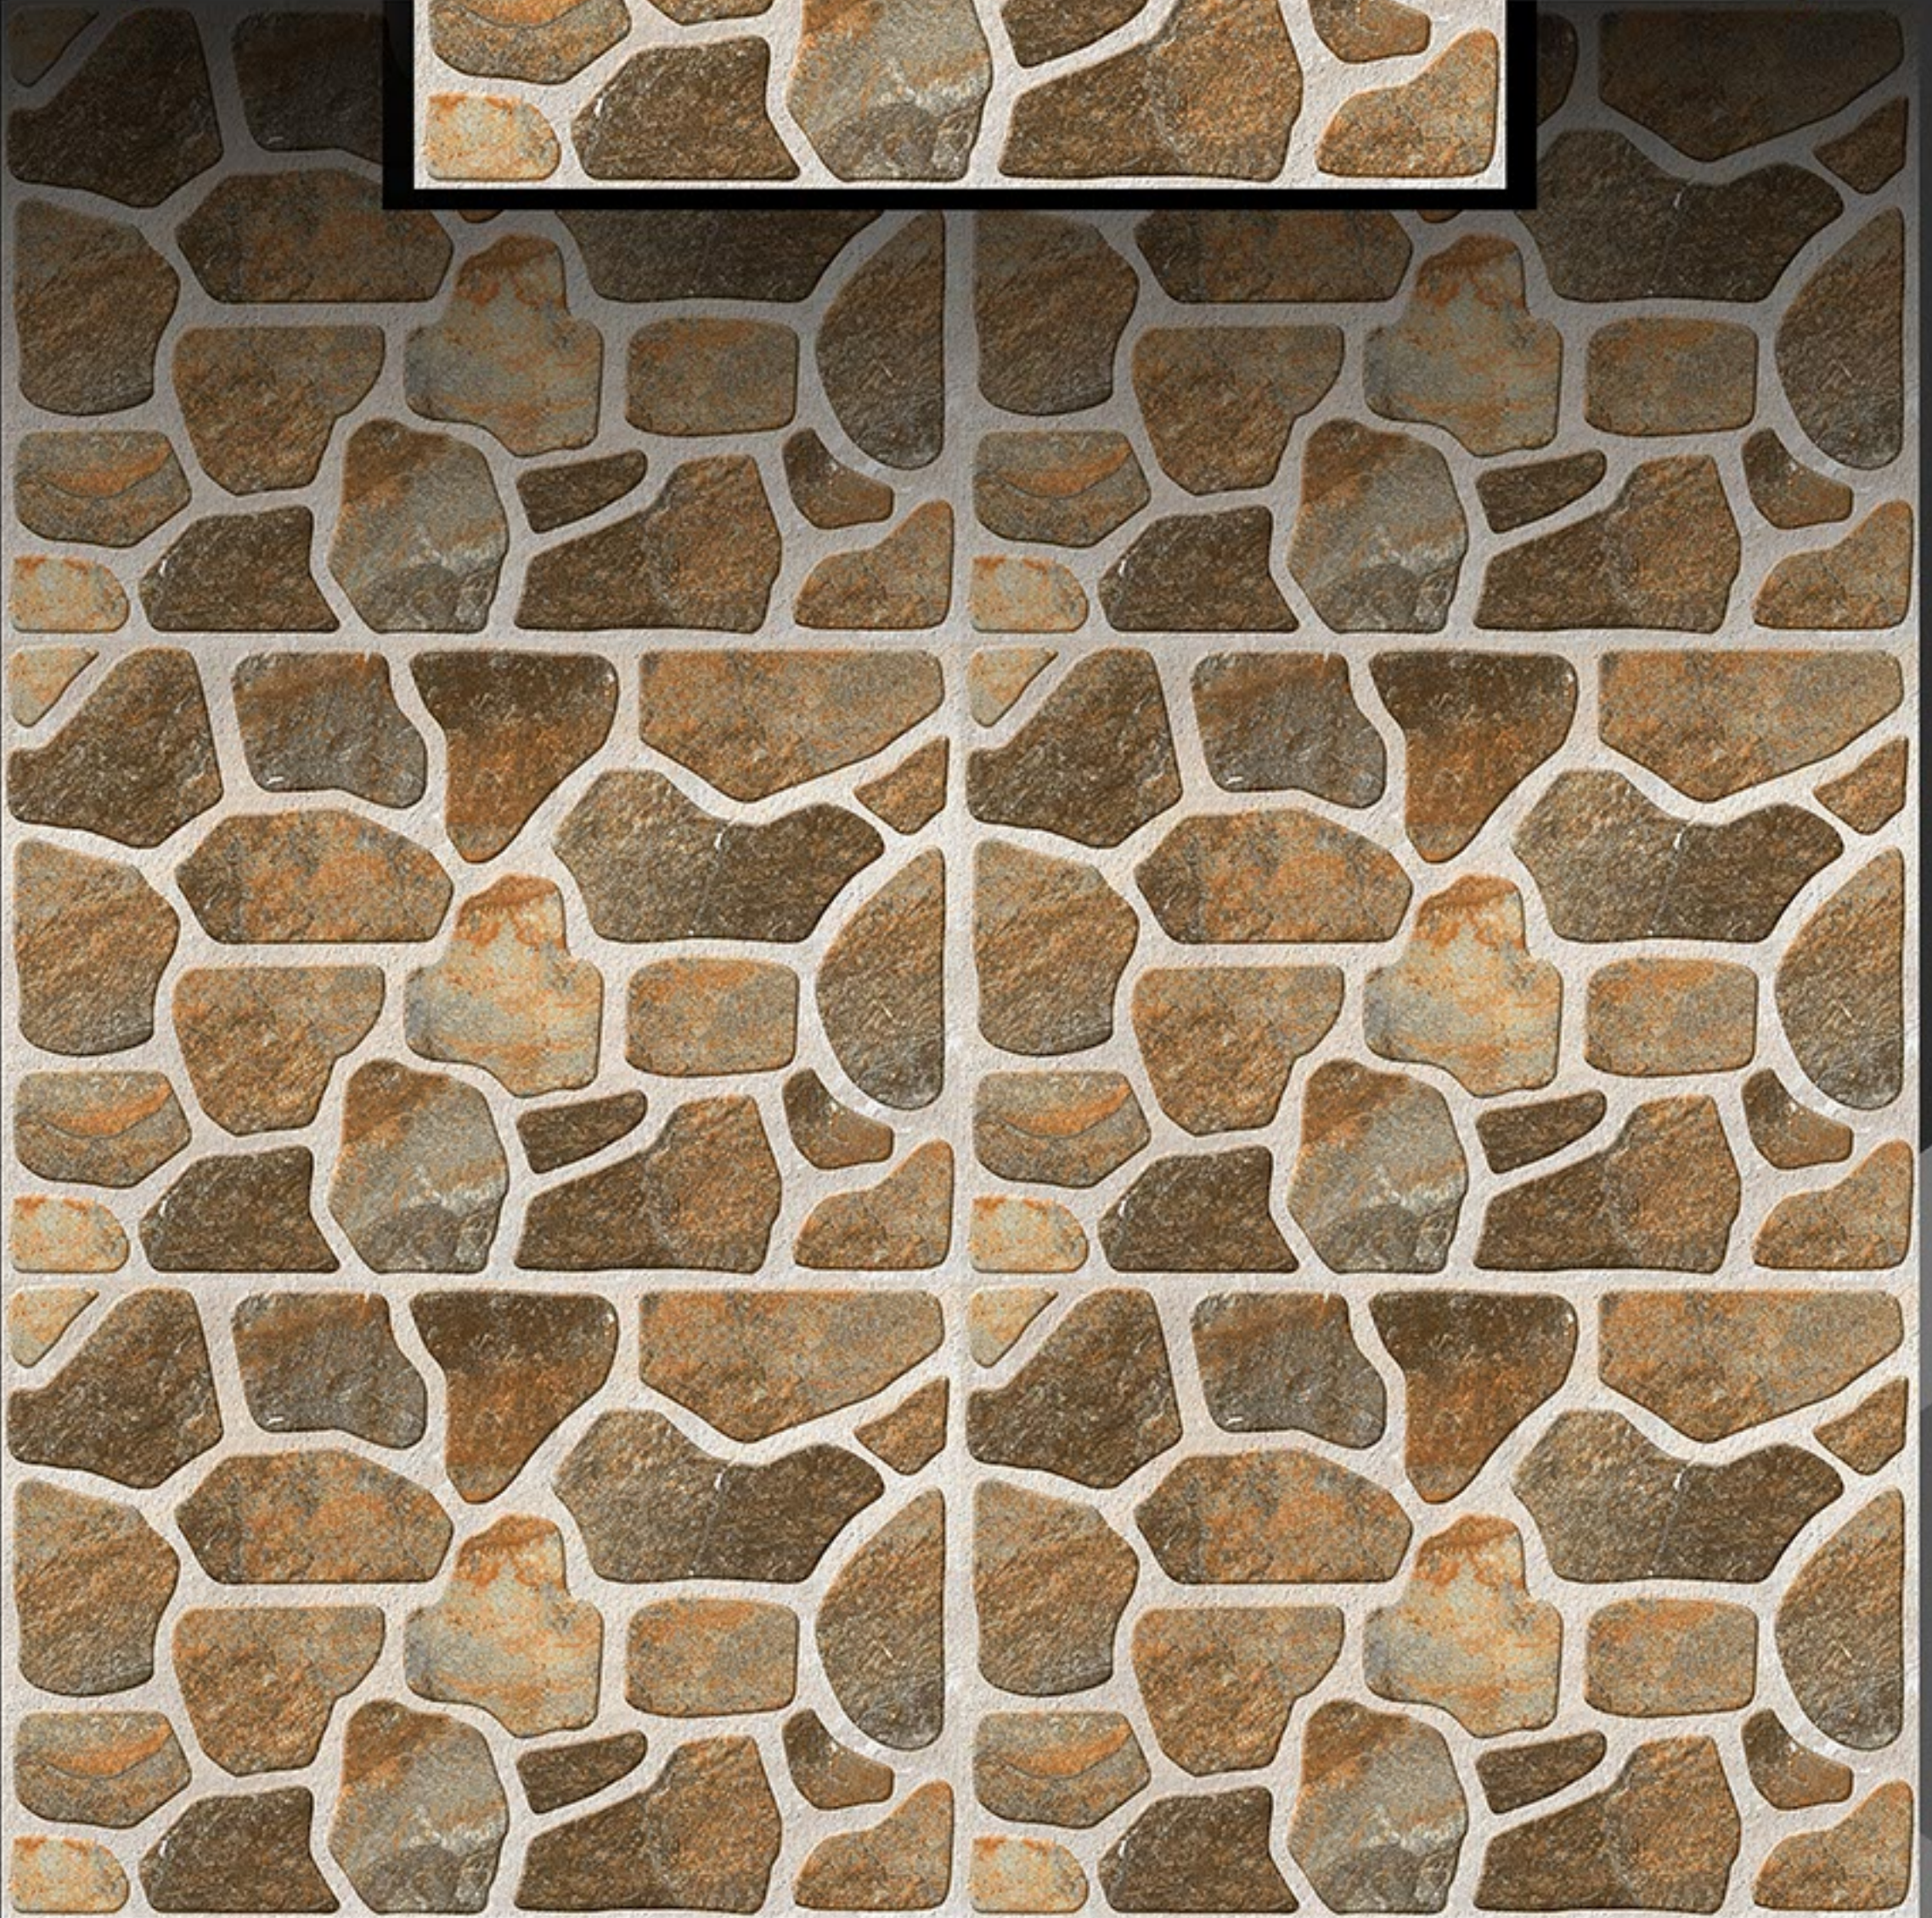

300x450 mm

DIGITAL WALL TILES

ELEVATION SERIES

D.N. 2162 - GLOSSY

D.N. 4162 - MATT