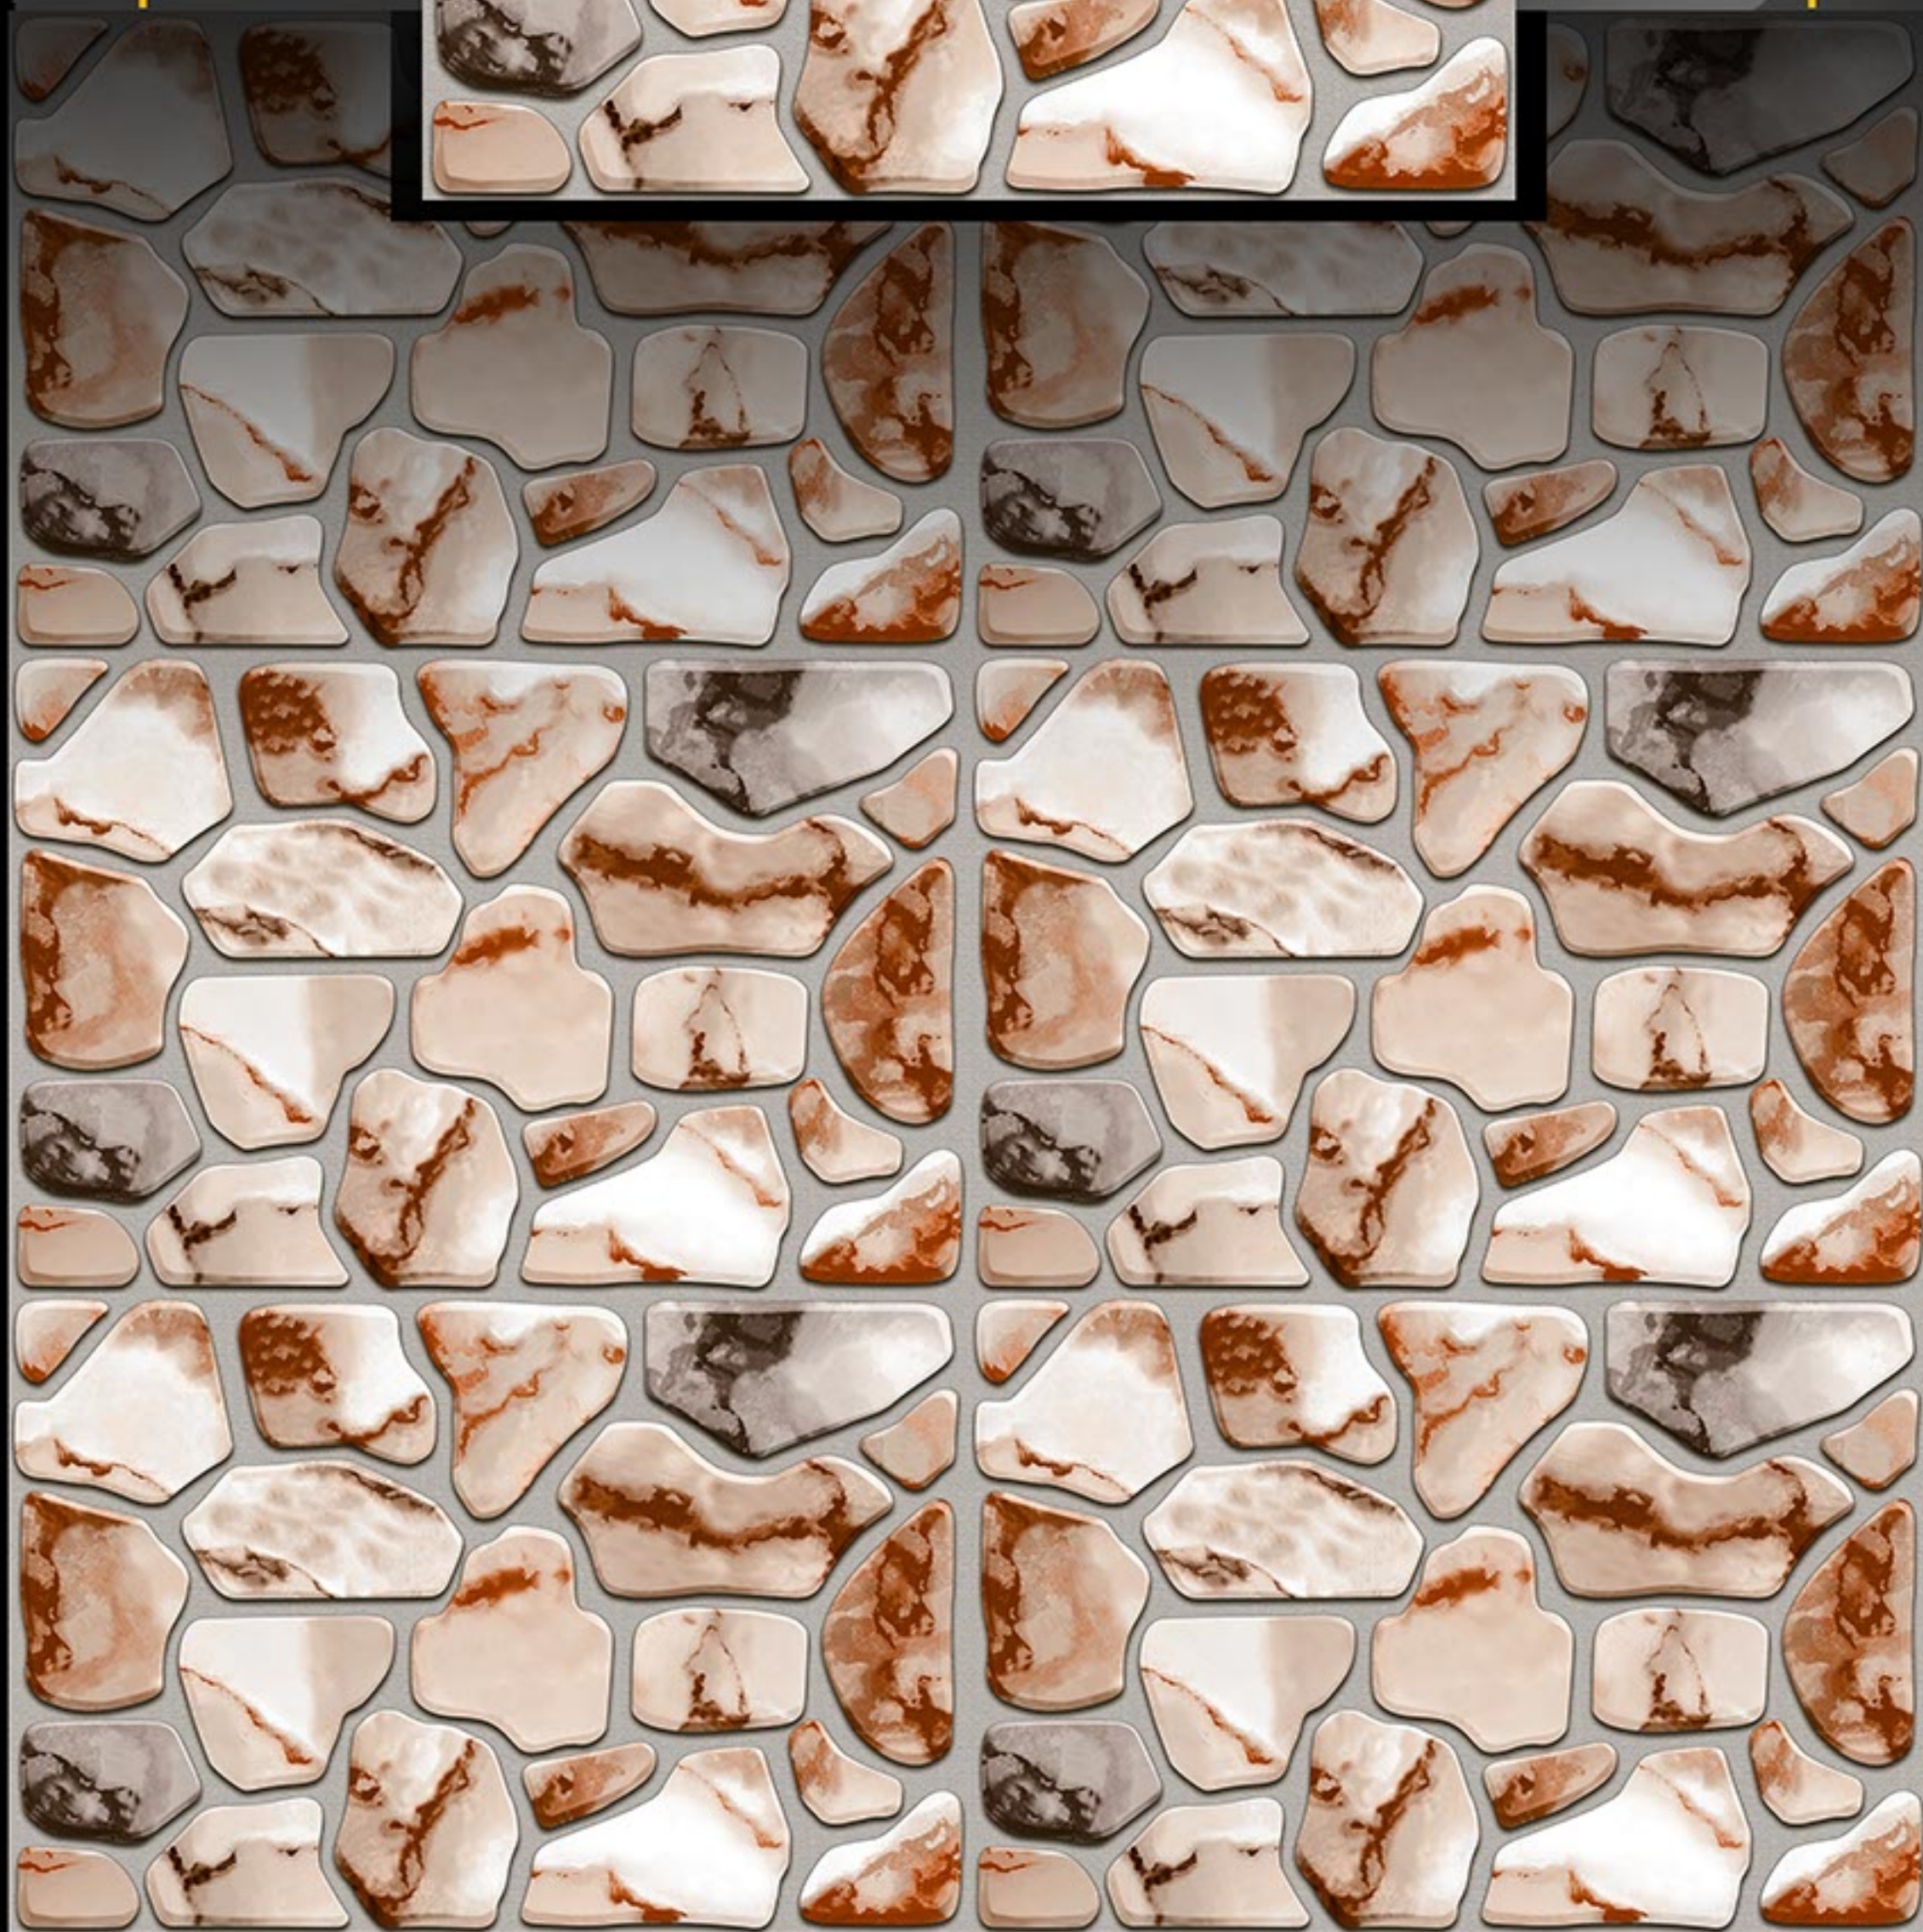

300x450 mm

DIGITAL WALL TILES

ELEVATION SERIES

D.N. 2153 - GLOSSY

D.N. 4153 - MATT