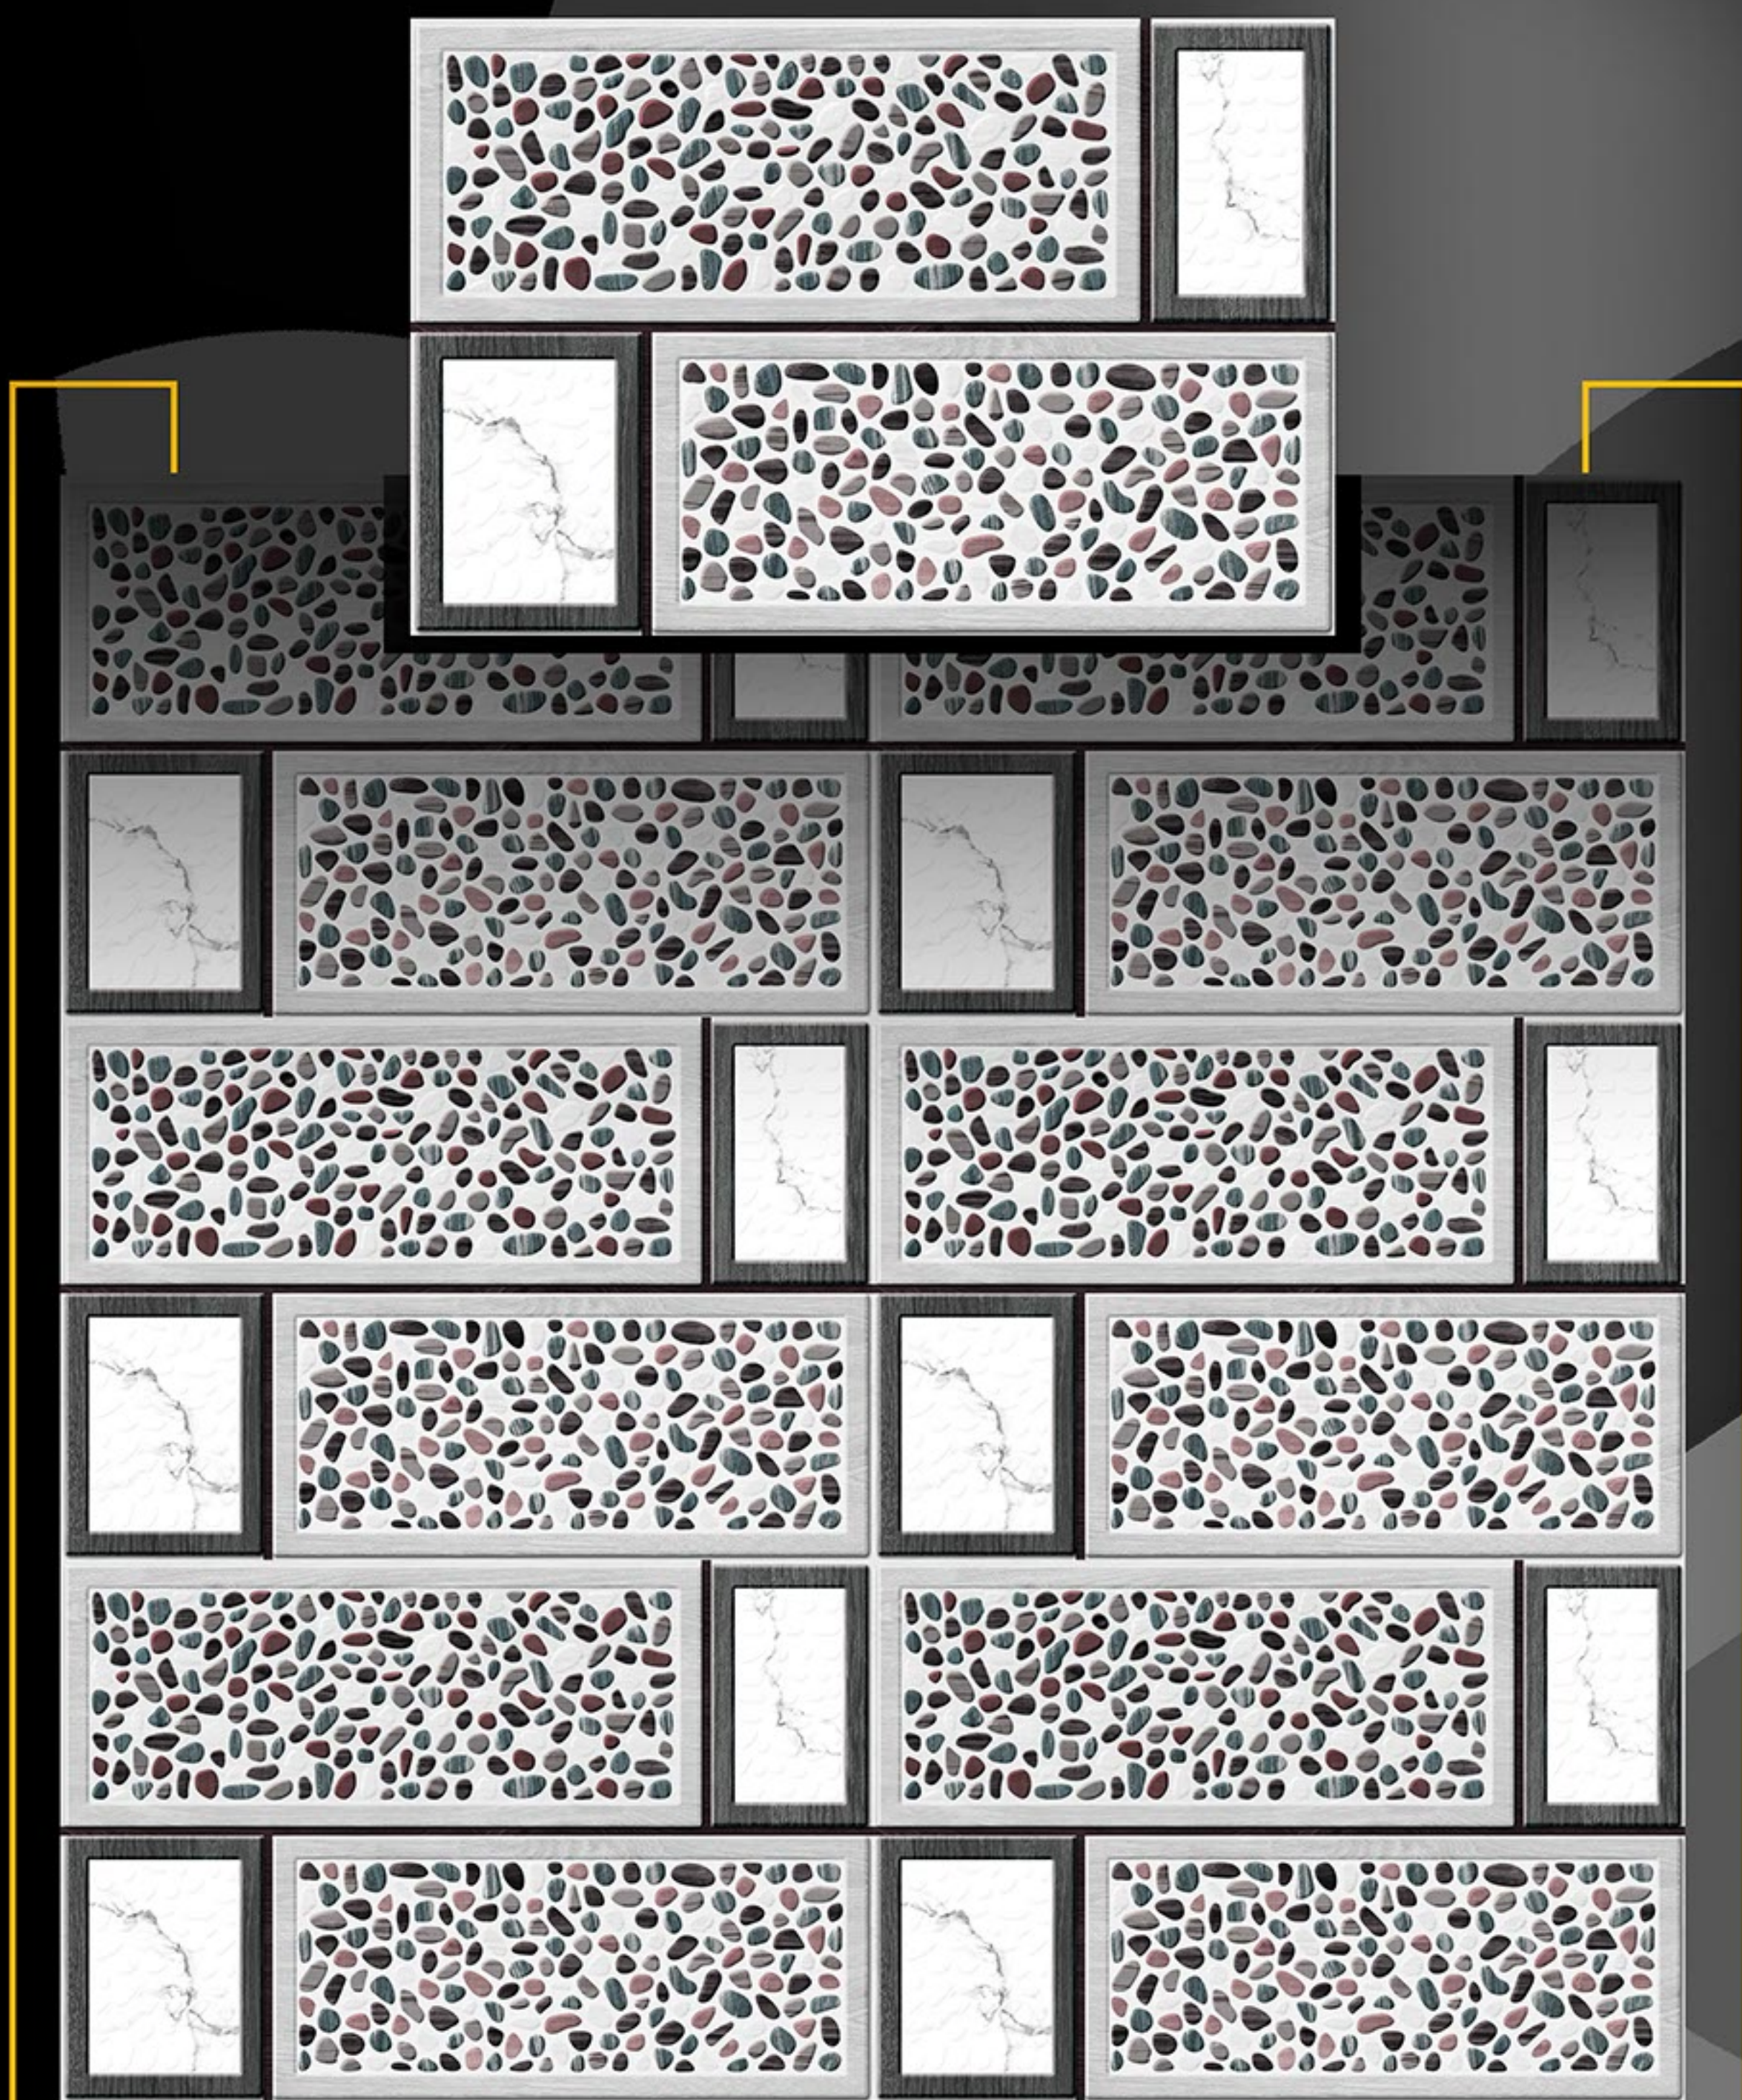

300x450 mm

DIGITAL WALL TILES

ELEVATION SERIES

D.N. 2026 - GLOSSY

D.N. 4026 - MATT