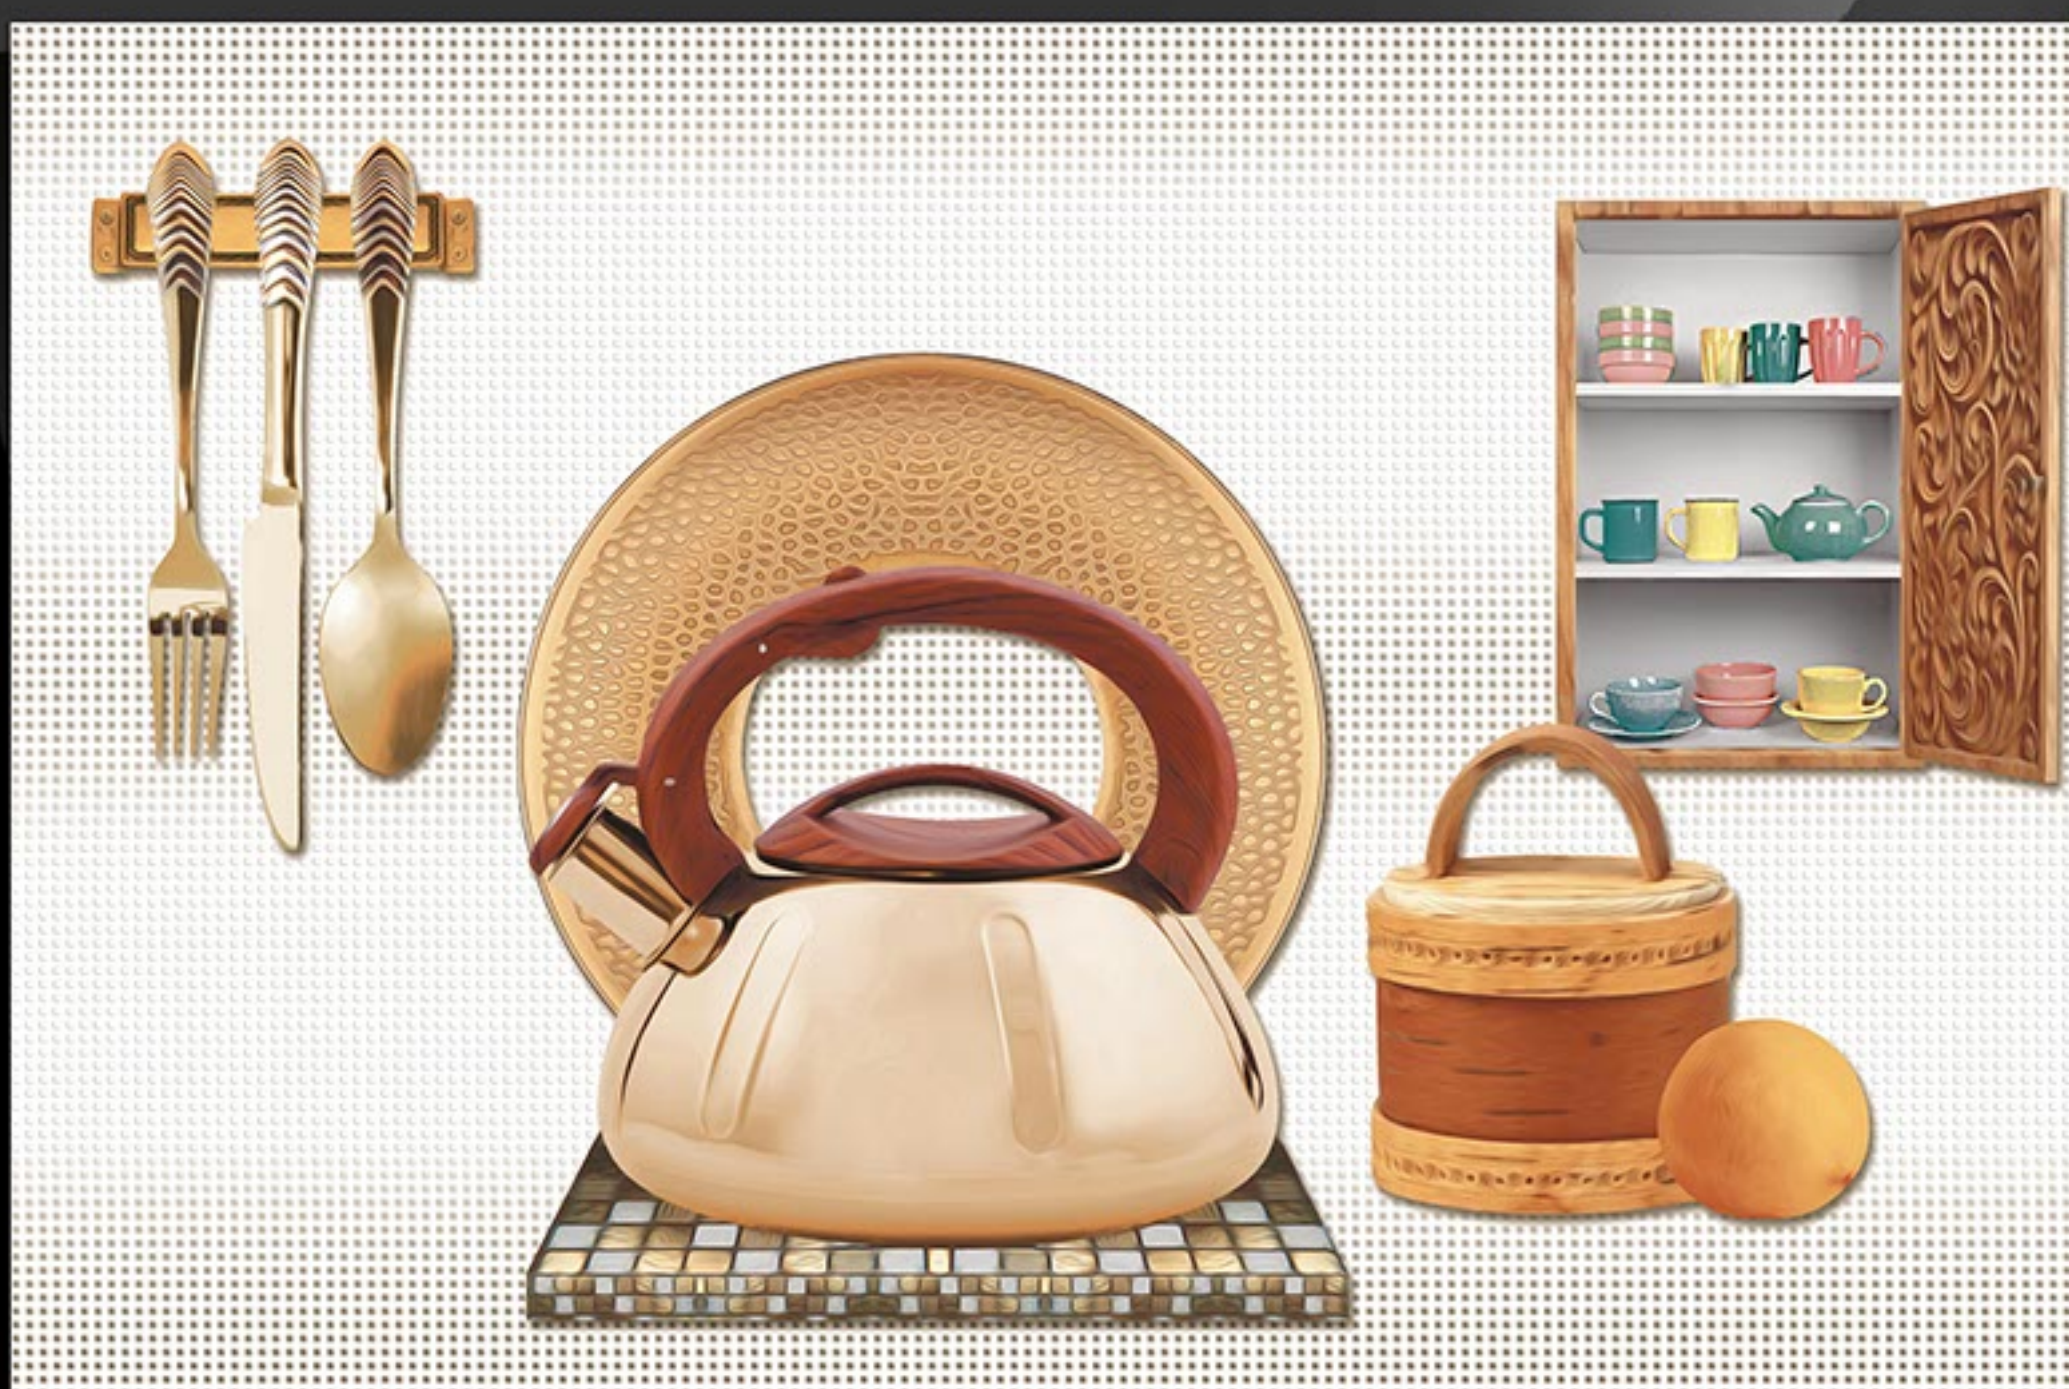

KITCHEN SERIES

300x450 mm

DEGITAL WALL TILES

14012_LT_HL_1