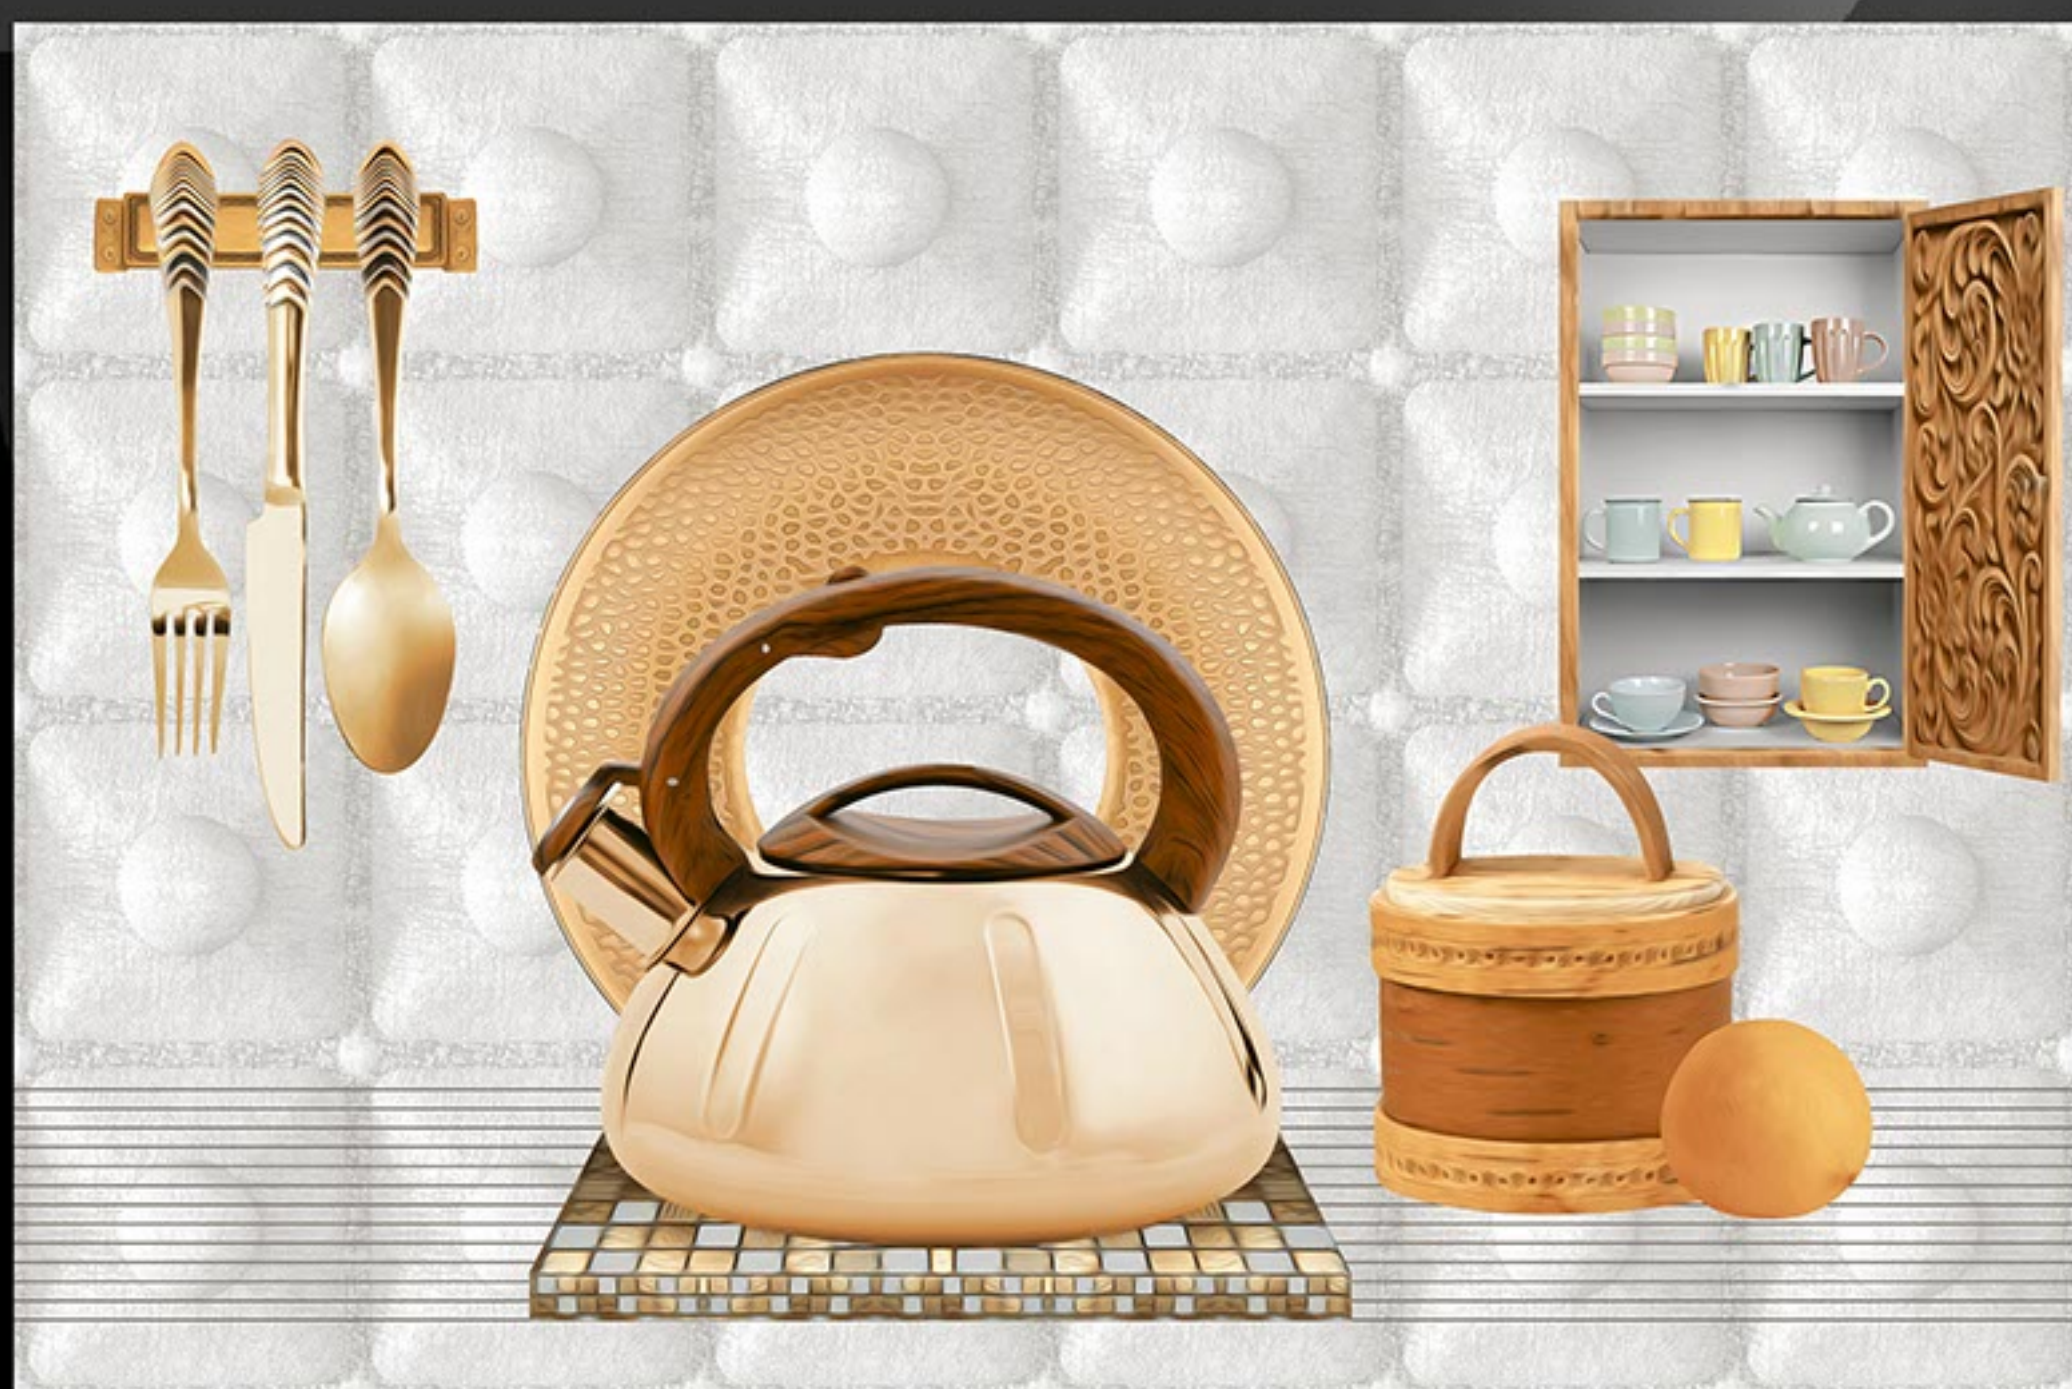

DEGITAL WALL TILES

14015_LT_HL_3

KITCHEN SERIES

300x450 mm

DEGITAL WALL TILES

14016_LT_HL_1

KITCHEN SERIES

300x450 mm